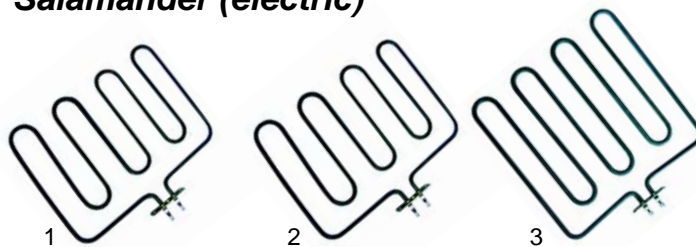

Salamander (electric)

Item	Order	Description	Model	OEM
1	415659	2185W/230V	S504, S505, SR514	6001067
2	415660	3060W/230V	S505R	6001068
3	415215	2570W/230V	S510	6002021
3	415623	3100W/230V	S510S	6003022