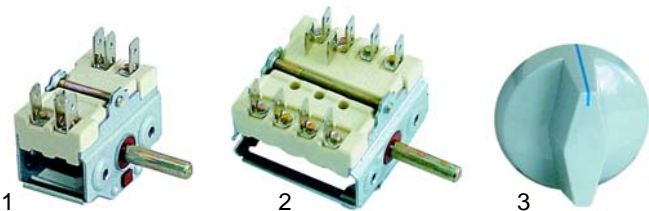

Item	Order	Description	Model	OEM
1	300129	switch	SH505N	6030007
2	300139	switch	SH510, SH511,	6030012
3	111508	knob	SH520GM, SH520G	2006823