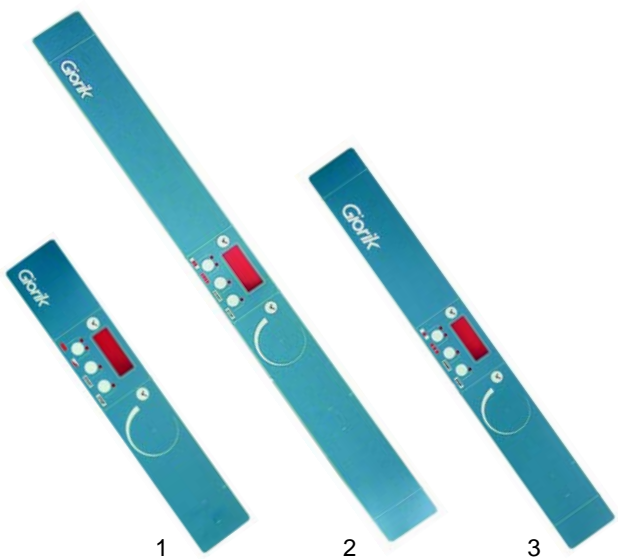

Item	Order	Description	Model	OEM
1	400737	fascia	SH505N	2012426
2	400738	fascia	SH510	2012423
3	400739	fascia	SH511, SH520GN,	2012425
			SH520G