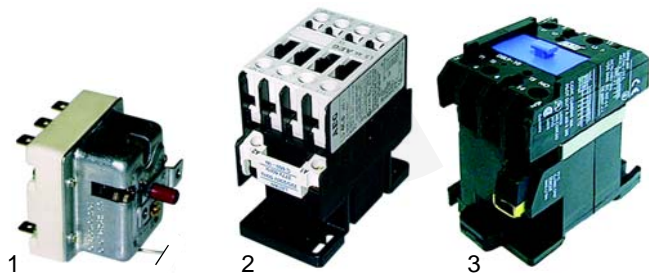

Item	Order	Description	Model	OEM
1	375375	safety thermostat	F10L, F15L, F210L, F215L, 210FE, 922FE, F10CL, F15CL, F210CL, F215CL, 210FE-C,	6010036
1	375258	safety thermostat	F20L, F220L, 15FE, 20FE, 215FE, 220FE, 920FE, 940FE, F20CL, F220CL, 15FE-C, 20FE-C, 215FE-C, 220FE-C	6010037
2	380244	contactor	F10L, F15L, F210L, F215L, F10CL, F15CL, F210CL, F215CL	6046043
3	380204	contactor	F20L, F220L, 15FE, 20FE, 210FE, 215FE, 220FE, 920FE, 922FE, 940FE, F20CL, F220CL, 15FE-C, 20FE-C, 210FE-C, 215FE-C, 220FE-C	6046038