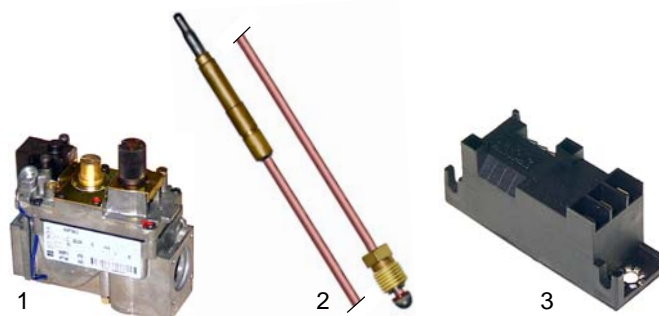

Item	Order	Description	Model	OEM
1	101162	Novasit gas valve	13FG, 17FG, 207FG, 213FG,	1020070
2	102041	thermocouple, 600mm	217FG, 917FG, 927FG,	6010055
3	101002	ignition unit	934FG, FG70CL/17CL/	6041059
			213CL, FG217CL, 17FG-C,	
			213FG-C, 217FG-C