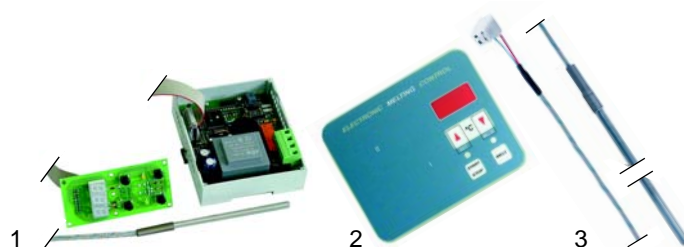

Item	Order	Description	Model	OEM
1	379459	temperature p.c.b.	F10CL, F15CL, F20CL, F210CL, F215CL, F220CL, 15FE-C,	6011142
2	693124	fascia	20FE-C, 210FE-C, 215FE-C, 220FE-C	2007069
3	379462	sensor		6000106