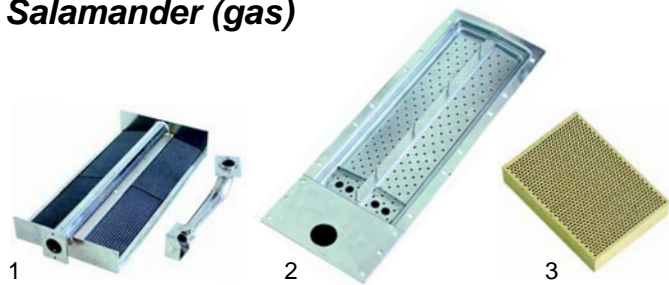

Salamander (gas)

Item	Order	Description	Model	OEM
1	105524	burner	SG608	2001246
2	105525	burner	SG520	2103520
3	105526	ceramic plate		7090073