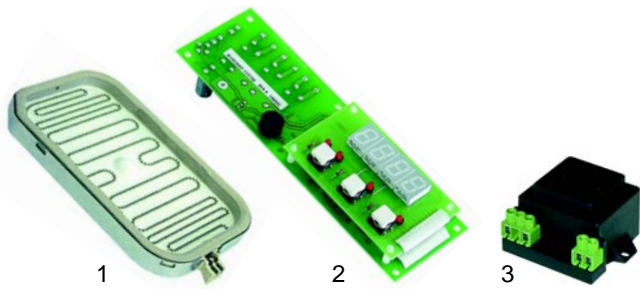

Item	Order	Description	Model	OEM
1	416001	1500W/230V	SH505N, SH510,	6001066
2	400736	display p.c.b.	SH511, SH520GM,	6010083
3	379054	transformer	SH520	6010086