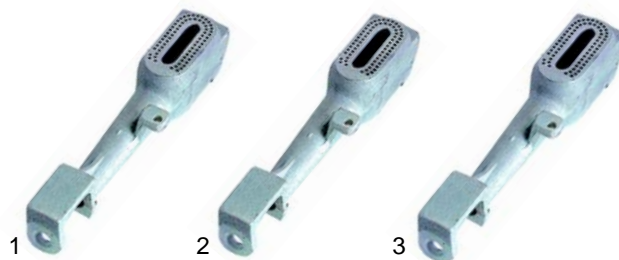

Item	Order	Description	Model	OEM
1	105530	burner (left)	13FG, 17FG, 213FG,	2112968
2	105531	burner (right)	217FG, 917FG,	2112967
3	105532	burner (in centre)	934FG, 17FG-C,	2112968
			213FG-C, 217FG-C