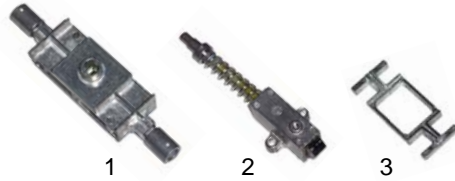

## Components (mechanical)

Item	Order	Description	Model	OEM
1	101881	tandem valve		7020080
2	101685	ignition control module		7020085

Item	Order	Description	Model	OEM
1	690584	door handle		2013218
2	690585	bush		201212
3	690040	door catch		5900122

Item	Order	Description	Model	OEM
1	102331	ignition electrode	__0061 (hot air)	2012109
2	102332	monitoring electrode	__0101 (boiler) __0102 (boiler) __0201 (boiler)	2012108
3	102333	ignition electrode	__0101 (hot air)	2012111
4	102334	monitoring electrode	__0102 (hot air) __0201 (hot air) __0061 (boiler)	2012110