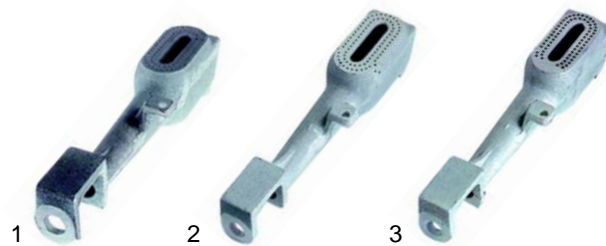

Fryers (gas)

Item	Order	Description	Model	OEM
1	105527	burner (left/single)	FG07L/13L/17L,	2001230
2	105528	burner (right/in centre)	FG207L/213L/217L,	2001231
3	105529	burner	FG07CL/17CL,	2112970
			FG213CL/217CL