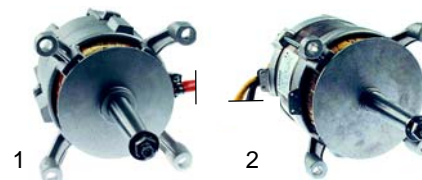

Item	Order	Description	Model	OEM
1	500642	motor 1,0 HP	__DE0101, __VE0101, __DE0102 (until01.04) __VE0102 (until01.04)	6033145
2	500643	motor 1,0 HP	__0102 (from 02.04)	6034348