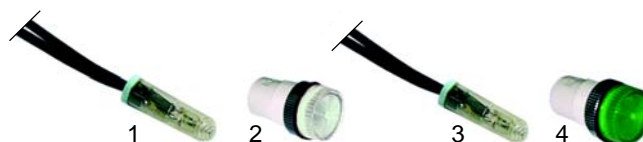

Item	Order	Description	Model	OEM
1	359430	signal lamp/clear	S504, S505, S505R,	6061067
2	359225	insert lamp holder	S510, S510S, S511, S511S	6061069
3	359431	signal lamp/green	SR512R, SR512,	6061068
4	359126	insert lamp holder	SR514, SE520	6061070

G

Suitable for Giorik