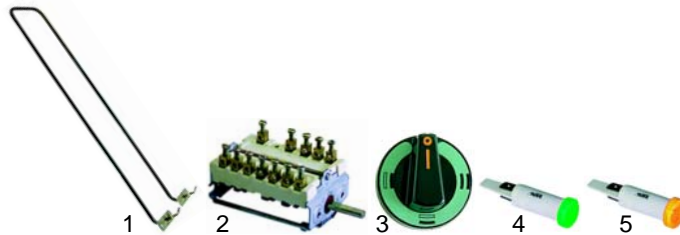

Item	Order	Description	Model	OEM
1	416043	990W/230V	C_FFE, C_FFEP, C2FTPFPE,	X47000
2	300081	oven switch	C2FTPFEP, C_PFE,	X44100
3	110775	knob	C_PFE, C_PQFE, C4VFE,	0000X01200
4	359041	signal lamp, 230V	K_FFE, K_PFE	X50900
5	359042	signal lamp, 230V		X41200