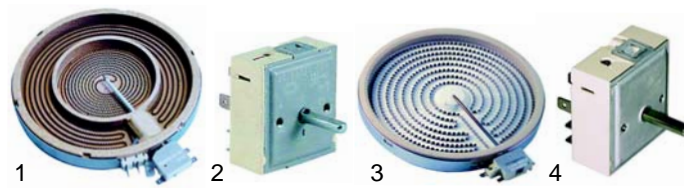

Item	Order	Description	Model	OEM
1	490114	2220W/230V		Y12409
2	380027	energy regulator, 2-circuit	C2V, C4V, C4VFE,	Y12407
3	490050	2500W/230V	C4VFLE	Y12408
4	380015	energy regulator, 1-circuit		Y12406