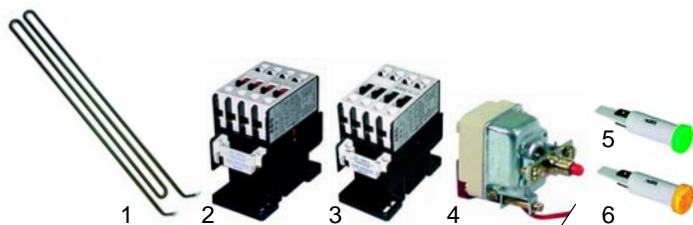

Item	Order	Description	Model	OEM
1	416046	2560W/240V		Y10400
2	380262	contactor, 32 A, 3 NO + 1 NC		Y11100
3	380244	contactor, 25 A, 3 NO + 1 NO	KBRE,	Y10000
4	390229	safety thermostat	KBRE12	Y16500
5	359041	signal lamp, 230V		X50900
6	359042	signal lamp, 230V		X41200