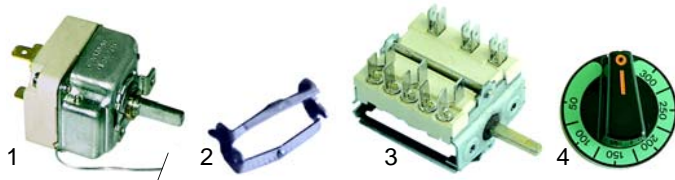

Item	Order	Description	Model	OEM
1	375216	thermostat		X49600
2	550060	retainer	CC80E, CCQ80E,	X44600
			CCV81E, SKC40G,	
3	345662	switch	SKC80G	X44200
4	110452	knob		0000X01400