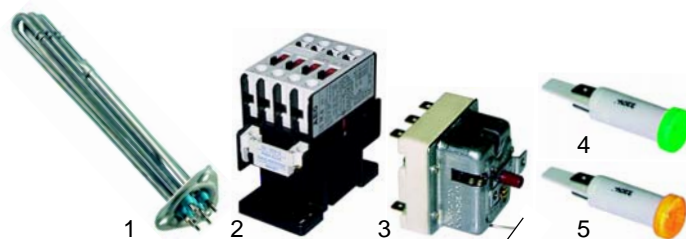

Item	Order	Description	Model	OEM
1	416048	6000W/230V		Y15300
2	380262	contactor 32 A, 3 NO + 1 NO		Y11100
3	375350	safety thermostat	KPI_E,	Y16600
4	359041	signal lamp, 230V	KPI_EA	X50900
5	359042	signal lamp, 230V		X41200