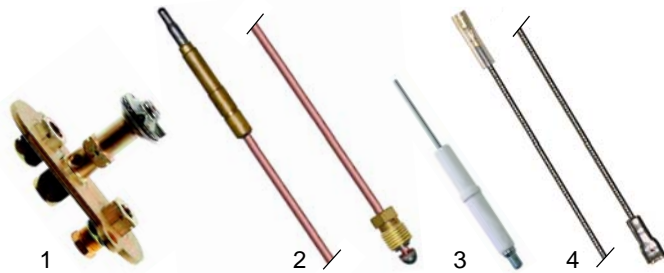

Item	Order	Description	Model	OEM
1	100056	pilot burner	CBRG8	X17000
2	102040	thermocouple, 500mm		X16900
3	100701	electrode		X16900
4	100026	ignition cable		X40100