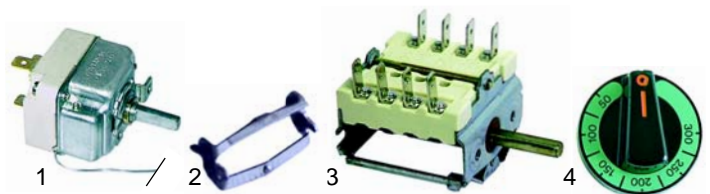

Item	Order	Description	Model	OEM
1	375270	thermostat	CBRE8	X49800
2	550060	retainer		X44600
3	300002	switch		X40900
4	110454	knob		0000X00300