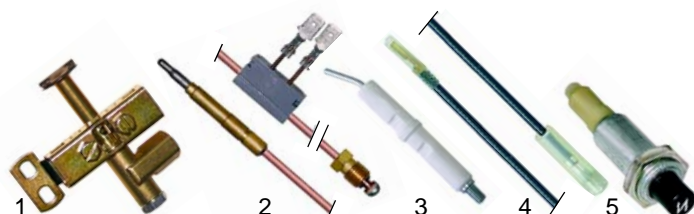

Item	Order	Description	Model	OEM
1	100046	pilot burner		X13500
2	102069	thermocouple with interrupter		X14000
3	100706	electrode	KP_G, KPI_G,	X14600
4	100176	ignition cable	KP_GA,	X41000
5	100003	piezoelectric igniter	KPI_GA	M00500