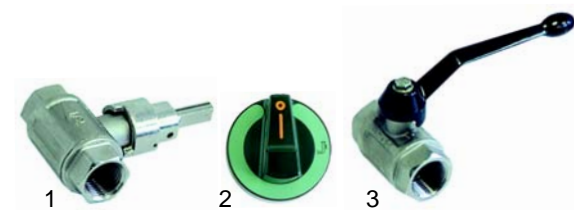

Item	Order	Description	Model	OEM
1	514208	inlet tap		M75600
2	110784	knob	KB4,	0000Y04500
			KB8	
3	514209	drain tap		M75500

G

Suitable for Giga