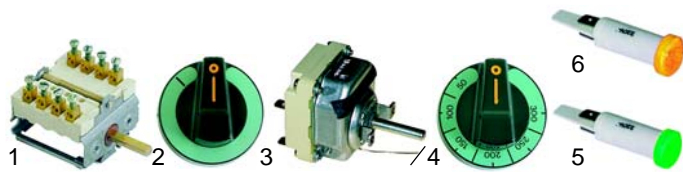

Item	Order	Description	Model	OEM
1	345665	switch		X40700
2	110786	knob		0000Z04400
3	375038	thermostat		Y16400 X43900
4	110785	knob	KFTE_	0000Y04900
5	359041	signal lamp, 230V		X50900
6	359042	signal lamp, 230V		X41200

Lava rock grills (gas)

no longer available

Item	Order	Description	Model	OEM
1	n. l. a.	burner	Scomplete_G, CPLG_	X23700
2	105340	burner	(from Geräte-Nr.: 96002650) Scomplete_G, CPLG_	X24100
3	211009	lava rock grid	Scomplete_G, CPLG_	B49900