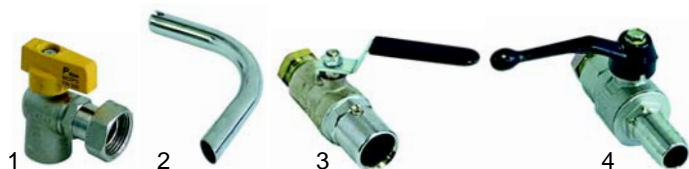

Item	Order	Description	Model	OEM
1	514215	drain tap	7S_, 15PSE	M75300
2	514200	drain pipe		B10700
3	514201	drain tap	10S_, 15PE, 15DPE	0000X15200
4	514212	drain tap		0000X15300