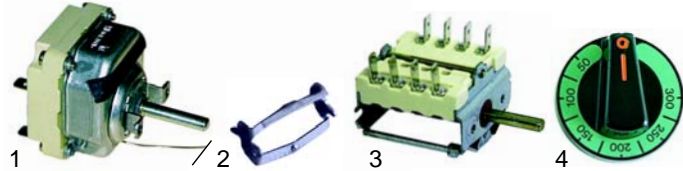

Fry tops (electric)

Item	Order	Description	Model	OEM
1	415651	1350W/240V	SKT_E/ER/ELR, CFTE_, TT_E/EC/ER, TT_E2/EC2/ELR	X45700
2	416046	2560W/240V	KFTE_	Y10400

Item	Order	Description	Model	OEM
1	375252	safety thermostat	SKT_E/ER/ELR, CFTE_, TT_E/EC/ER, TT_E2/EC2/ELR, KFTE_	X44800
2	359041	signal lamp, 230V		X50900
3	359042	signal lamp, 230V		X41200