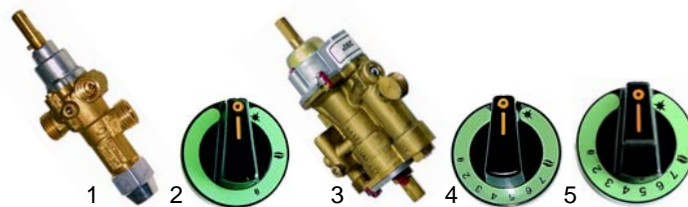

Item	Order	Description	Model	OEM
1	101397	gas tap PEL21	SKT_G/GR/GLR, CFTG_,	0000X10500, 0000X10800
2	110771	knob	CFTGR	0000X00800
3	101172	thermostat PEL25	SKT_GC, KFTG_,	0000X11200
4	110050	knob	CFTG_C	0000X00200
5	110779	knob	KFTG	0000Y03800

Pos.	Order	Description	Model	OEM
1	375252	safety thermostat		X44800