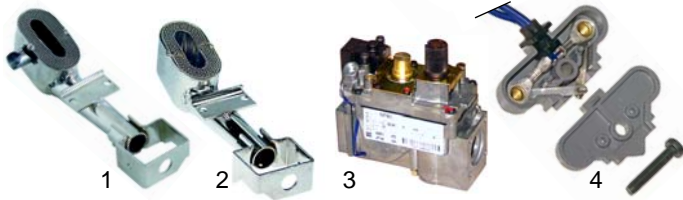

Item	Order	Description	Model	OEM
1	105106	burner with ignition bridge		X22900
2	105107	burner	CF_G4, CF_DG8,	X23000
3	101162	Novasit gas valve	KFG_	0000X11400
4	101312	micro switch		X49000