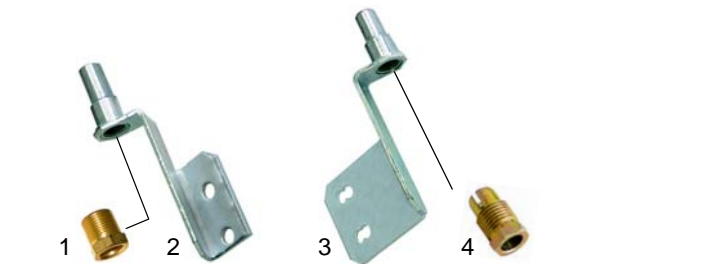

Accessories open tops (group A)

Item	Order	Description	Model	OEM
1	101454	electrode screw connection	SKC_FFE/G,	-
2	101452	electrode holder	C_F, C_FFE/G,	-
3	101453	thermocouple holder	C_FFLE/G,	-
4	100907	thermocouple screw connection	T_F	-

Item	Order	Description	Model	OEM
1	102062	thermocouple 600, M9x1		X15700
2	102067	nut M8x1		X15900
3	101491	gas tap PEL20S	CC_G, SKC_G,	0000X10100 0000X10400
4	110049	knob	CCG_E	0000X00100
5	100729	electrode		X15000
6	100009	piezoelectric igniter		-