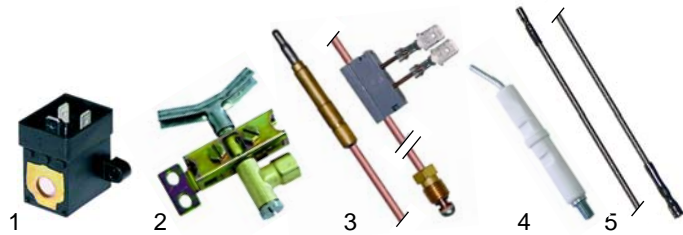

Item	Order	Description	Model	OEM
1	101313	solenoid coil		X50400
2	100145	pilot burner	CF_G4, CF_DG8,	0000X19000
3	102069	thermocouple with interrupter	KFG_	X19100
4	100706	electrode		X16800
5	100015	ignition cable		X40500