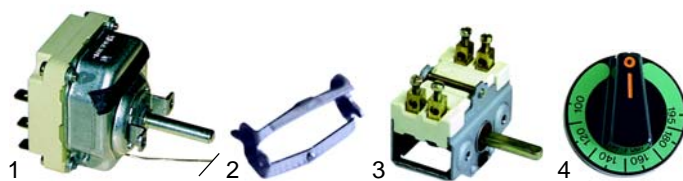

Item	Order	Description	Model	OEM
1	375097	thermostat	SKF_E, CF10E4, CF10DE6, TF_E	X43800
2	550060	retainer		X44600
3	300091	switch		Y16200
4	110455	knob		0000X00700