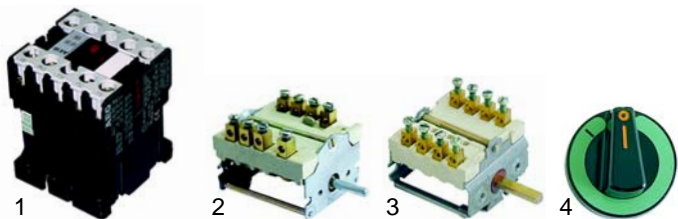

Item	Order	Description	Model	OEM
1	380238	contactor, 20A		Y10100
2	300095	switch, 32A	SKR40W, SKR60E	X40600
3	345665	switch, 16A		X40700
4	110773	knob		0000X00600S