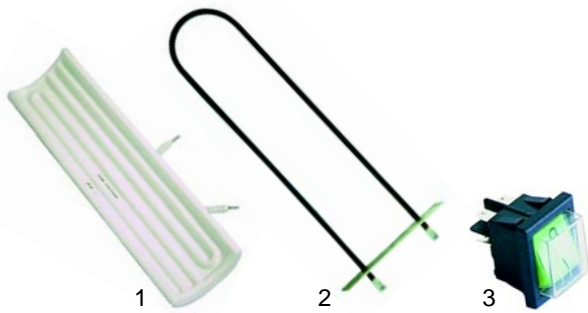

Chip scuttle tops (electric)

Item	Order	Description	Model	OEM
1	415103	450W/230V		X48000
2	416082	350W/230V	SKP40E	X48400
3	300125	switch, 230V		X50800S