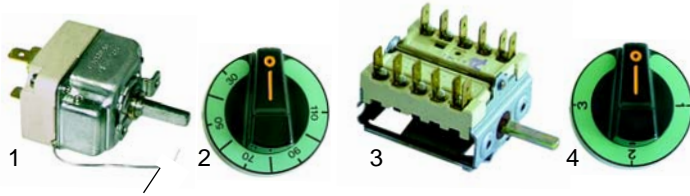

Item	Order	Description	Model	OEM
1	375054	thermostat		X43100
2	110787	knob	KPI_E, KPI_EA	0000Y04200
3	300097	switch		X44000
4	110788	knob		0000Y05000