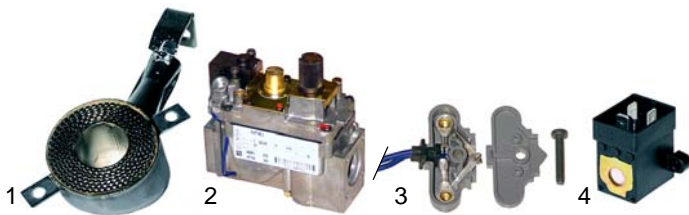

G

Suitable for Giga

Chip scuttle tops (electric)

Item	Order	Description	Model	OEM
1	415103	450W/230V		X48000
2	416082	350W/230V	SKP40E	X48400
3	300125	switch, 230V		X50800S

Fryers (gas)

Item	Order	Description	Model	OEM
1	105261	burner	SKF_G,	0900X23100
2	101162	Novasit gas valve	CF10G4,	0000X11400
3	101312	micro switch	CF10DG8,	X49000
4	101313	solenoid coil	TF_G	X50400