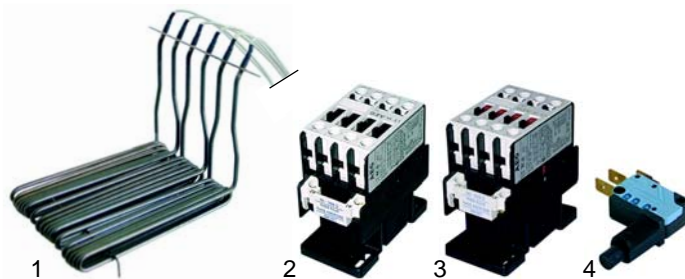

Item	Order	Description	Model	OEM
1	416517	heating element, 13500 W		Y10300
2	380244	25 A, 3 NO + 1 NO	KFE4, KFE8	Y10000
3	380262	32 A, 3 NO + 1 NC		Y11100
4	345350	micro switch		R31600