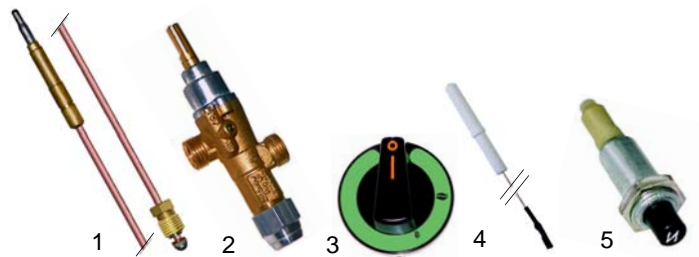

TABLE OF CONTENTS

Bains-marie (electric), chip scuttles (electric)

page 11

Fryers (gas/electric)

page 12

Tilting bratt pans (gas/electric)

page 15

Boiling pans (gas/electric)

page 16

Small appliances and single devices

page 18

Open tops (group A)

Item	Order	Description	Model	OEM
1	104102	lower part, Ø 100mm		M00900
2	103067	ring slotted, Ø 100mm		M01100
3	103068	cap, Ø 100mm		M00400
4	104100	lower part, Ø 80mm	CC_G, SKC_G,	M00800
5	103065	ring open, Ø 80mm	CCG_E	M01000
6	103066	cap, Ø 80mm		M00300
7	104101	jet holder, Ø 80mm		M00600
7	104103	jet holder, Ø 100mm		M00700

Accessories open tops (group B)

Item	Order	Description	Model	OEM
1	102041	thermocouple 600/M9x1	SKC_FFE/G,	X14200
2	101491	gas tap PEL20S without ignition flame	C_F, C_FFE/G, C_FFE/G,	01000X10100 02000X10400
3	110049	knob	C2FTPFE/G, T_F	0000X00100
4	100733	electrode 600mm		X14500
5	100003	piezoelectric igniter		M00500