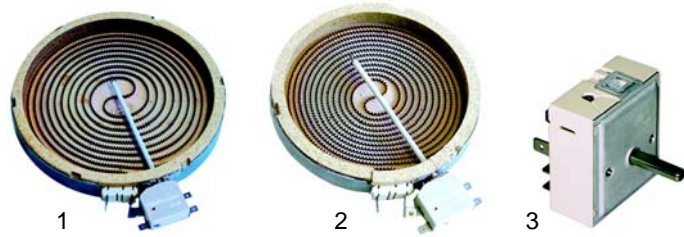

Ceramic hobs

Item	Order	Description	Model	OEM
1	490113	1700W/230V		Y12207
2	490116	1200W/230V	CCV80E, CCV81E	Y12208
3	380015	energy regulator, 1-circuit		Y12206