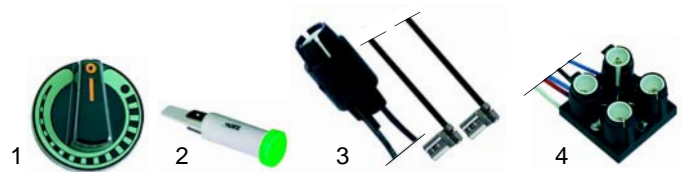

Item	Order	Description	Model	OEM
1	100050	pilot burner		X13000
2	102041	thermocouple	KTP, KTPFG,	X14200
3	100015	ignition cable	K2FTPFPG	X40100
4	100701	electrode		X13001

Open tops (electric)

Item	Order	Description	Model	OEM
1	490020	2600W/230V, Ø220mm	SKC_E, CC_E, C_P, C_PFE, C_PFLE, TC_E	X45300
2	490066	2600W/230V, 220x220mm	SKCQE, CCQE, C_PQ, C_PQFE, TCQE	X45500
3	300004	7-position switch		X54100
4	110451	knob		0000X00500
5	359041	signal lamp, 230V		X50900

Item	Order	Description	Model	OEM
1	490071	4000W, 300x300mm		Y12100
1	490056	3000W, 300x300mm		Y12000
2	300004	7-position switch	K2P, K4P, K6P, K4PFE, K6PFE	Y54100
3	110782	knob		0000Y04100
4	359041	signal lamp, 230V		X50900

Ceramic hobs

Item	Order	Description	Model	OEM
1	490113	1700W/230V		Y12207
2	490116	1200W/230V	CCV80E, CCV81E	Y12208
3	380015	energy regulator, 1-circuit		Y12206

Item	Order	Description	Model	OEM
1	490114	2220W/230V		Y12409
2	380027	energy regulator, 2-circuit	C2V, C4V, C4VFE,	Y12407
3	490050	2500W/230V	C4VFLE	Y12408
4	380015	energy regulator, 1-circuit		Y12406