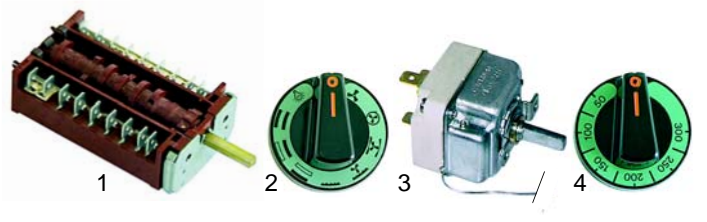

Item	Order	Description	Model	OEM
1	345666	oven switch	C_FFLEP, C_PFLE,	X68204
			CFFLE, CC81E,	
2	110774	knob	CCQ81E, CC120E,	0000X03800
3	375002	thermostat	CCQ120E, CCG81E,	Y68205
			CCG120E, SKC_FFE,	
4	110454	knob	CCV81E, C4VFLE	0000X00300