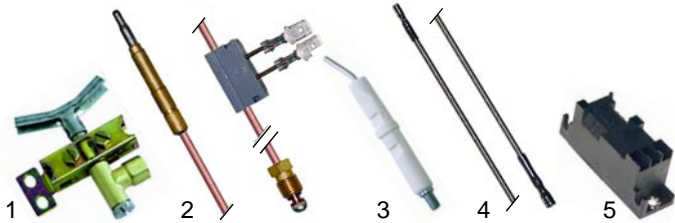

G

Suitable for Giga

Chip scuttle tops (electric)

Item	Order	Description	Model	OEM
1	415103	450W/230V		X48000
2	416082	350W/230V	SKP40E	X48400
3	300125	switch, 230V		X50800S

Fryers (gas)

Item	Order	Description	Model	OEM
1	105261	burner	SKF_G,	0900X23100
2	101162	Novasit gas valve	CF10G4,	0000X11400
3	101312	micro switch	CF10DG8,	X49000
4	101313	solenoid coil	TF_G	X50400