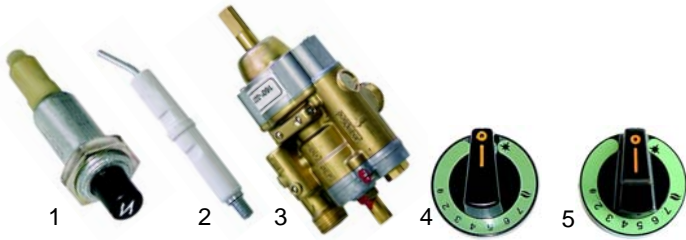

Item	Order	Description	Model	OEM
1	100003	piezoelectric igniter	C_FFG, C_FFGP,	M00500
2	100706	electrode	C2FTPFPG,	X14600
3	101076	gas thermostat	C2FTPFPG, K_FFG,	0000X11200
			KTPFG, K2FTPFPG	
4	110050	knob	C_FFG, C2FTPFPG,	0000X00200
			C_FFGP, C2FTPFPG	
5	110779	knob	K_FFG, K2FTPFPG,	0000Y03800
			KTPFG