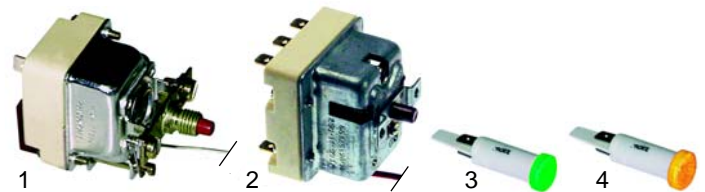

Item	Order	Description	Model	OEM
1	390062	safety thermostat	4ME, 4DME, 6 + 4DME, 7SE, 7DSE	49500
2	375240	safety thermostat	6ME, 6DME, 6 + 4DME, 7SET, 7DSET, 10S_, 10P_, 10D_	X43700
3	359041	signal lamp, 230V	universal	X41300, X50900
4	359042	signal lamp, 230V		X41200