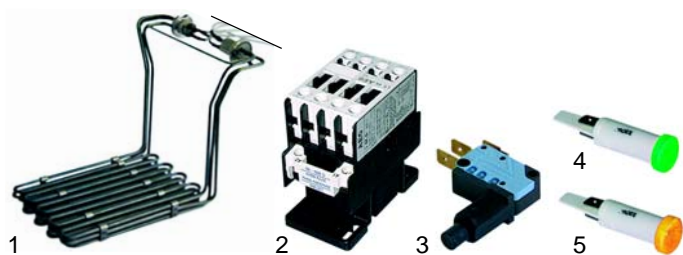

Fryers (electric)

Item	Order	Description	Model	OEM
1	415257	6000W/3 phases 230V	SKF_E, CF10E4, CF10DE6, TF_E	X46200
2	380244	contactor, 25 A		Y10000
3	345350	micro switch		R31600
4	359041	signal lamp, 230 V		X50900
5	359042	signal lamp, 230 V		X41200