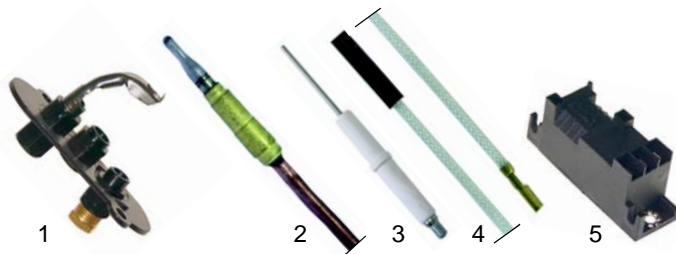

Item	Order	Description	Model	OEM
1	100050	pilot burner	KBRG, KBRG12	X14300
2	100172	thermocouple		X14300
3	100701	electrode		X13001
4	100178	ignition cable		X40500
5	101002	ignition unit		X50000