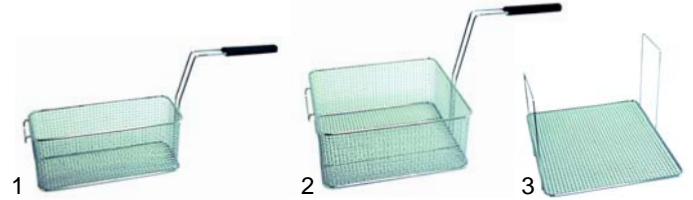

Item	Order	Description	Model	OEM
1	970262	basket, 1/2		X63200
2	970260	basket, 1/1	CF15G4, CF15DG8	X64200
3	970261	batter filter		X64600