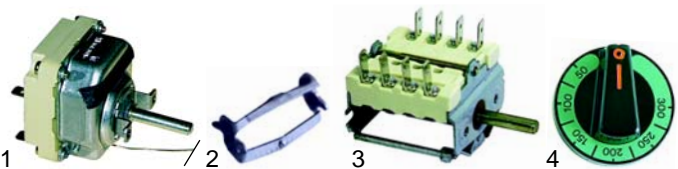

Item	Order	Description	Model	OEM
1	375038	thermostat		X43900
2	550066	retainer		X44600
3	300002	switch	SKBR40E	X40900
4	110454	knob		0000X00300