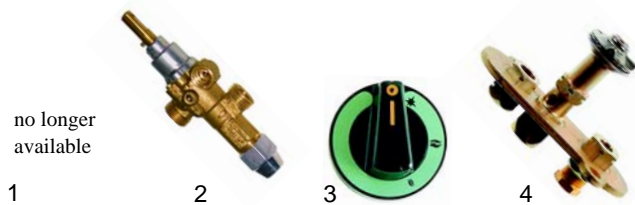

Salamander (gas)

no longer available

Item	Order	Description	Model	OEM
1	n. l. a.	burner		X23400
2	101397	gas tap	S600G, S680G	0000X10800
3	110771	knob		0000X00800
4	100056	pilot burner		X17000