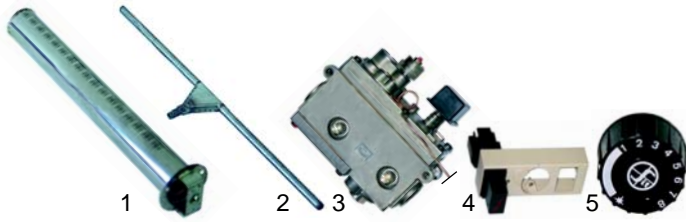

Tilting bratt pans (gas)

Item	Order	Description	Model	OEM
1	105110	burner	CBRG8	X20600
2	105111	ignition bridge		X20700
3	101132	Minisit controller		Y17400
4	101136	piezoelectric igniter		Y17400
5	110068	knob		Y17400