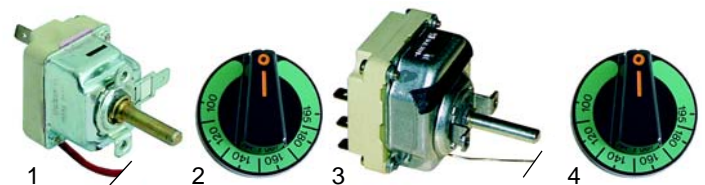

Item	Order	Description	Model	OEM
1	375237	thermostat, 1-pole	-4_, -7SE, 7DSE	X49400
2	110455	knob		0000X00700
3	375097	safety thermostat, 3-pole	-6_, 7SET, 7DSET, -10_	X43800
4	110455	knob		0000X00700