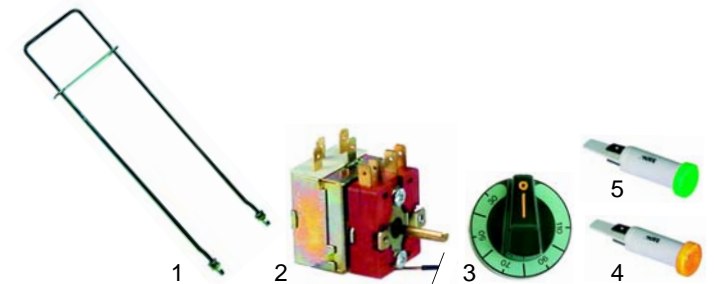

Item	Order	Description	Model	OEM
1	416047	1950W/230V		Y10600
2	375223	thermostat		Y51200
3	110787	knob	KB4,	0000Y04200
			KB8	
4	359042	signal lamp, 230V		X50900
5	359041	signal lamp, 230V		X41200