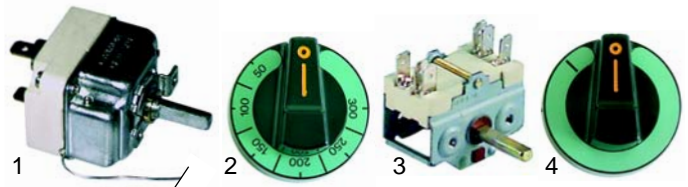

Item	Order	Description	Model	OEM
1	390068	thermostat	KBRG, KBRG12	X43600
2	110785	knob		0000Y04900
3	300140	switch		X51300
4	110786	knob		0000Y04400