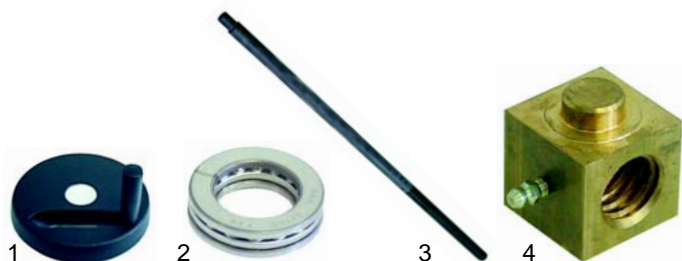

Boiling pans (electric)

Item	Order	Description	Model	OEM
1	690550	tap wheel		0900Y41900
2	690545	bearing	KBRG, KBRG12,	Y42100
3	690547	threaded rod	KBRE, KBRE12	K49200
4	690546	threaded bush		K49100