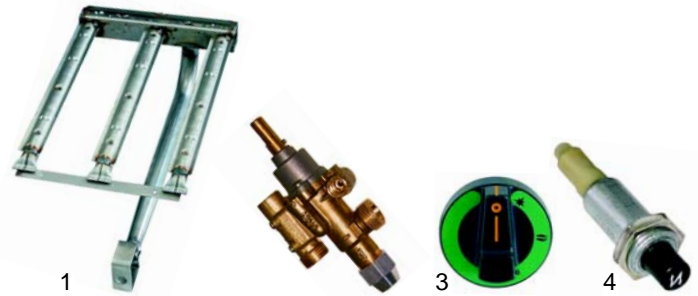

Accessories open tops with ignition flame

Item	Order	Description	Model	OEM
1	102040	thermocouple, 500mm, M9x1		X13900
1	102042	thermocouple, 850mm, M9x1	C_FP, C_FFEP/EG, C_FFLEP/EG,	X14800
2	101397	gas tap PEL21	C2FTPPEP/EG, T_FP	2000X10500 3000X10500
3	110771	knob		0000X00800
4	100099	pilot burner line		Y20300
5	100881	lower part		Y19900

Item	Order	Description	Model	OEM
1	100003	piezoelectric igniter		M00500
2	100176	ignition cable 1 m	CCTP_	X41000
3	101086	gas tap	C2FTP_	0000Y21400
4	110777	knob		1000X00800

Item	Order	Description	Model	OEM
1	105302	burner		Y22000
2	101086	gas tap	KTP, KTPFG,	0000Y21500
3	110801	knob	K2FTPFPG	0000Y03700
4	100003	piezoelectric igniter		M00500