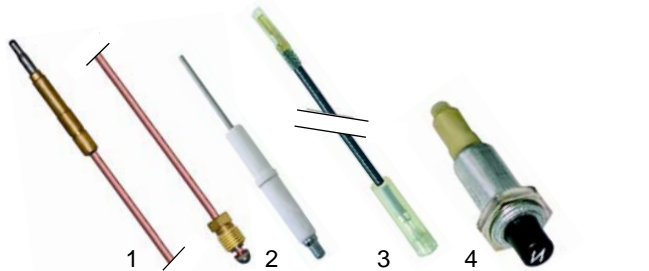

Item	Order	Description	Model	OEM
1	102042	thermocouple		X14200, X14200
2	100701	electrode	S600G, S680G	X16900
3	100176	ignition cable		X41000
4	100003	piezoelectric igniter		M00500