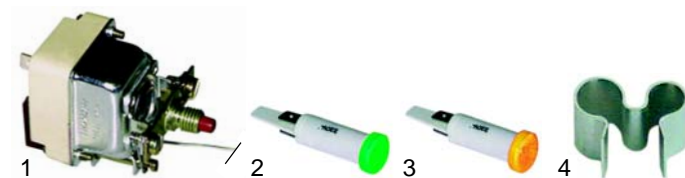

Item	Order	Description	Model	OEM
1	390062	safety thermostat		Y16300
2	359041	signal lamp, 230V	KFE4, KFE8	X50900
3	359042	signal lamp, 230V		X41200
4	550258	clamp		M86500