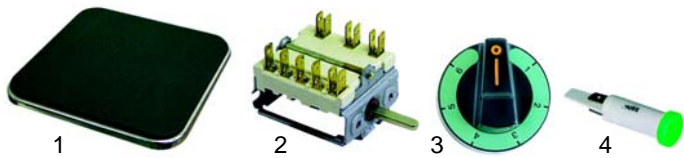

Item	Order	Description	Model	OEM
1	490071	4000W, 300x300mm		Y12100
1	490056	3000W, 300x300mm		Y12000
2	300004	7-position switch	K2P, K4P, K6P, K4PFE, K6PFE	Y54100
3	110782	knob		0000Y04100
4	359041	signal lamp, 230V		X50900