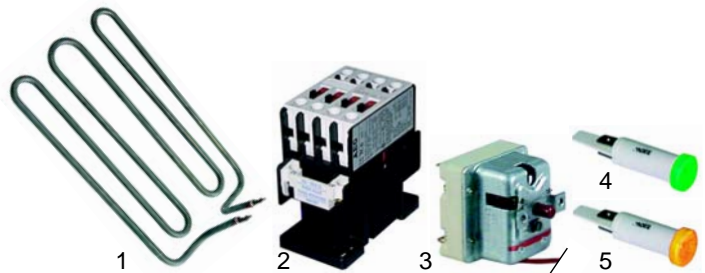

Tilting bratt pans (electric)

Item	Order	Description	Model	OEM
1	416045	heating element, 2900W/230V	CBRE8	X48100
2	380261	contactor, 32A, 3 NO + 1 NO		X55300
3	390227	safety thermostat		X49900
4	359041	signal lamp, 230V		X50900
5	359042	signal lamp, 230V		X41200