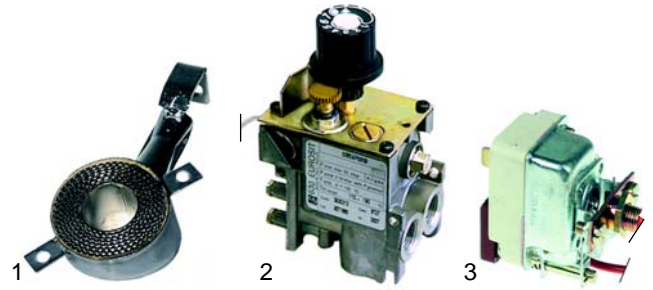

Item	Order	Description	Model	OEM
1	105261	burner	SKF_GM,	0900X23100
2	101188	Eurosit controller	CF10G4M,	X12900
3	375282	safety thermostat	CF10DG8M	0000X43400