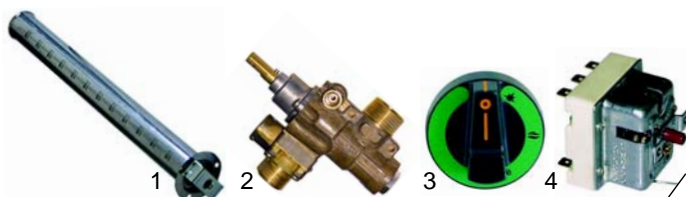

Item	Order	Description	Model	OEM
1	105257	burner		Y22100
2	101093	gas tap	KP_G, KPI_G,	Y71300
3	110801	knob	KP_GA, KPI_GA	0000Y03700
4	375350	safety thermostat		Y16600