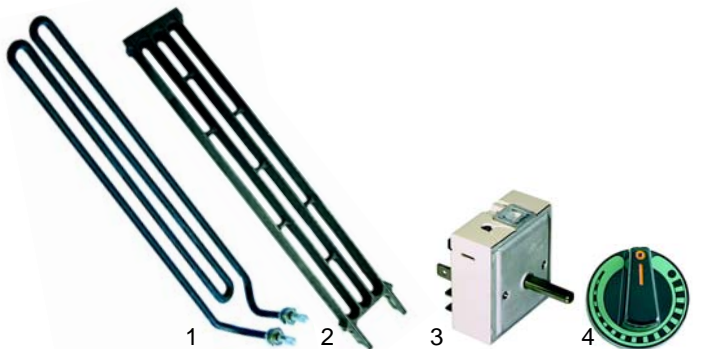

Chargrills (electric)

Item	Order	Description	Model	OEM
1	416000	1500W/230V		Y00200
2	210160	cast iron shelf	SKR40W, SKR60E	A71300
3	380015	energy regulator		X44400
4	110772	knob		0000X01300S