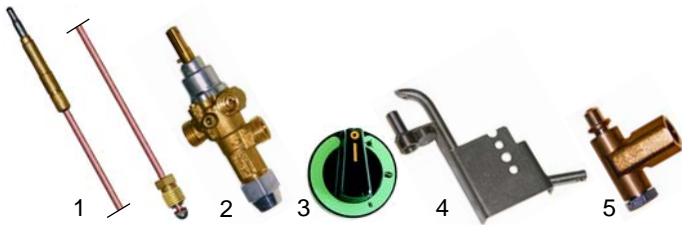

Accessories open tops with ignition flame

Item	Order	Description	Model	OEM
1	102040	thermocouple, 500mm, M9x1		X13900
1	102042	thermocouple, 850mm, M9x1	C_FP, C_FFEP/EG, C_FFLEP/EG,	X14800
2	101397	gas tap PEL21	C2FTPPEP/EG, T_FP	2000X10500 3000X10500
3	110771	knob		0000X00800
4	100099	pilot burner line		Y20300
5	100881	lower part		Y19900