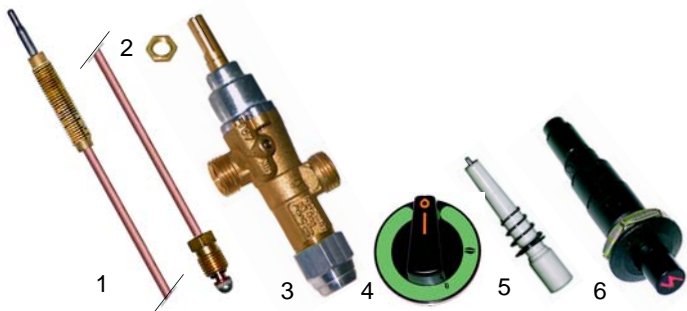

Accessories open tops (group A)

Item	Order	Description	Model	OEM
1	101454	electrode screw connection	SKC_FFE/G,	-
2	101452	electrode holder	C_F, C_FFE/G,	-
3	101453	thermocouple holder	C_FFLE/G,	-
4	100907	thermocouple screw connection	T_F	-

Item	Order	Description	Model	OEM
1	102062	thermocouple 600, M9x1		X15700
2	102067	nut M8x1		X15900
3	101491	gas tap PEL20S	CC_G, SKC_G,	0000X10100 0000X10400
4	110049	knob	CCG_E	0000X00100
5	100729	electrode		X15000
6	100009	piezoelectric igniter		-