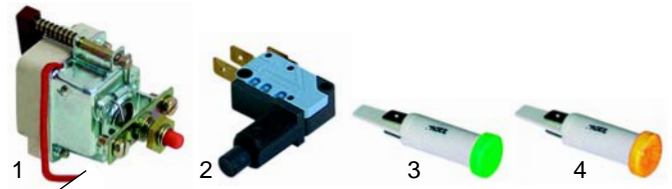

Item	Order	Description	Model	OEM
1	375353	safety thermostat	KBRG, KBRG12	Y16500
2	345350	micro switch		R31600
3	359041	signal lamp, 230V		X50900
4	359042	signal lamp, 230V		X41200