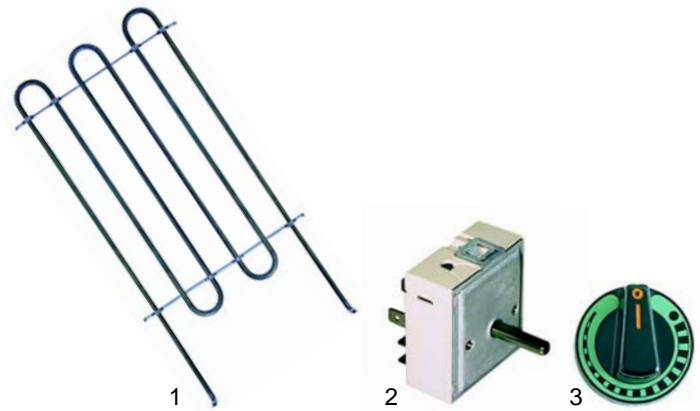

Item	Order	Description	Model	OEM
1	416767	heating element, 1500W/230V	SKB40E, CBE4/8,	Y00700
			TBE40E (from Order 98001880)	
2	380015	energy regulator	SKB80E, CBE6,	X44400
			TBE60E (from Order 98003025)	
3	110772	knob		0000X01300