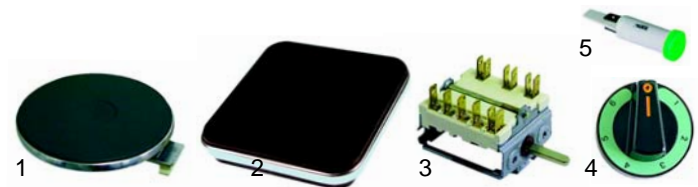

Item	Order	Description	Model	OEM
1	100003	piezoelectric igniter		M00500
2	100176	ignition cable 1 m	CCTP_	X41000
3	101086	gas tap	C2FTP_	0000Y21400
4	110777	knob		1000X00800

Item	Order	Description	Model	OEM
1	105302	burner		Y22000
2	101086	gas tap	KTP, KTPFG,	0000Y21500
3	110801	knob	K2FTPFPG	0000Y03700
4	100003	piezoelectric igniter		M00500

Item	Order	Description	Model	OEM
1	100050	pilot burner		X13000
2	102041	thermocouple	KTP, KTPFG,	X14200
3	100015	ignition cable	K2FTPFPG	X40100
4	100701	electrode		X13001

Open tops (electric)

Item	Order	Description	Model	OEM
1	490020	2600W/230V, Ø220mm	SKC_E, CC_E, C_P, C_PFE, C_PFLE, TC_E	X45300
2	490066	2600W/230V, 220x220mm	SKCQE, CCQE, C_PQ, C_PQFE, TCQE	X45500
3	300004	7-position switch		X54100
4	110451	knob		0000X00500
5	359041	signal lamp, 230V		X50900