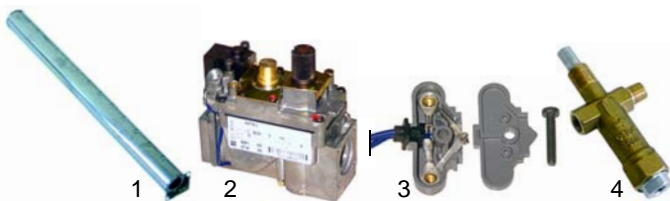

Item	Order	Description	Model	OEM
1	105115	burner	KBRG, KBRG12	Y22200
2	101162	Novasit gas valve		0000X11400
3	101312	micro switch		X49000
4	101470	safety valve		Y21800