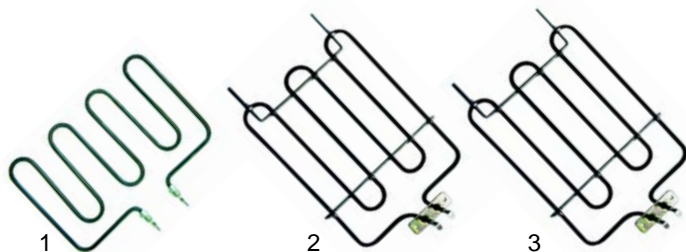

Salamander (electric)

Item	Order	Description	Model	OEM
1	416049	2800W/230V	S105	X48900
2	415347	1600W/230V	S205, S600E, S680E	X47800
3	416009	2300W/230		-