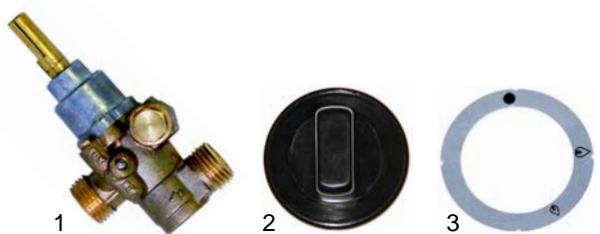

[RU] Термическая обработка

✉ gastroparts@gastroparts.com

☎ tel. +48 56 657 00 66

📘 fb.com/gastroparts.global

GASTROPARTS.COM

Pizza ovens (gas)

Item	Order	Description	Model	OEM
1	105554	burner	G4	-
1	105555	burner	G6/G8	-
2	105556	ignition bridge	G4/G6	-
2	105557	ignition bridge	G8	-
3	101487	solenoid valve	G4/G6/G8	-

Item	Order	Description	Model	OEM
1	101091	gas tap, PEL23	G4,	-
2	110080	knob	G6,	-
3	110082	symbol	G8	-

Item	Order	Description	Model	OEM
1	101894	gas tap PEL21N, without ignition flame	G4,	-
2	110081	knob	G6,	-
3	110083	symbol	G8	-

Item	Order	Description	Model	OEM
1	102042	thermocouple	-	-
2	100140	ignition cable	G4,	-
3	100868	electrode	G6,	-
4	100005	piezoelectric igniter	G8	-

Item	Order	Description	Model	OEM
1	379017	electronic controller	G4,	-
2	379051	sensor	G6,	-
3	379054	transformer, 120AC	G8	-