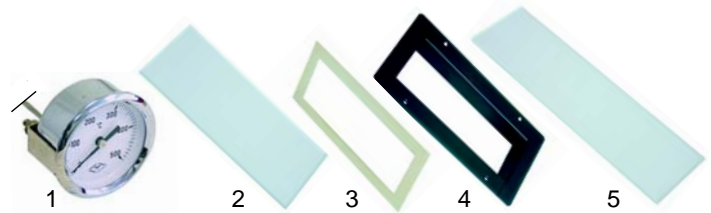

Pizza ovens (mechanical)

Item	Order	Description	Model	OEM
1	541054	thermometer	universal	
2	693100	glass plate, 250x100x5 mm	E_, P_	
3	693101	gasket		
4	693102	housing		
5	693131	glass plate, 350x100x5 mm	F72-, F108-