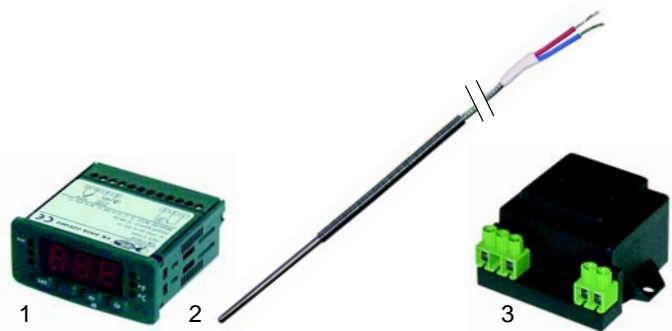

[RU] Термическая обработка

✉ gastroparts@gastroparts.com

☎ tel. +48 56 657 00 66

📘 fb.com/gastroparts.global

GASTROPARTS.COM

Pizza ovens (gas)

Item	Order	Description	Model	OEM
1	105554	burner	G4	-
1	105555	burner	G6/G8	-
2	105556	ignition bridge	G4/G6	-
2	105557	ignition bridge	G8	-
3	101487	solenoid valve	G4/G6/G8	-

Item	Order	Description	Model	OEM
1	101091	gas tap, PEL23	G4,	-
2	110080	knob	G6,	-
3	110082	symbol	G8	-

Item	Order	Description	Model	OEM
1	101894	gas tap PEL21N, without ignition flame	G4,	-
2	110081	knob	G6,	-
3	110083	symbol	G8	-

Item	Order	Description	Model	OEM
1	102042	thermocouple	-	-
2	100140	ignition cable	G4,	-
3	100868	electrode	G6,	-
4	100005	piezoelectric igniter	G8	-

Item	Order	Description	Model	OEM
1	379017	electronic controller	G4,	-
2	379051	sensor	G6,	-
3	379054	transformer, 120AC	G8	-