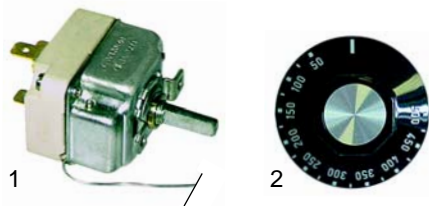

Item	Order	Description	Model	OEM
1	375247	thermostat, 500 C	Micro, Mini	
2	111533	knob, 500 C	E4/6/9, E44/66/99