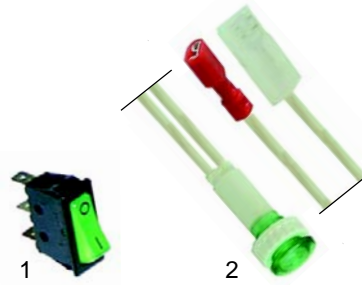

Item	Order	Description	Model	OEM
1	301012	light switch		
2	359274	signal lamp/green	universal