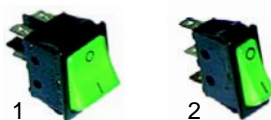

[RU] Термическая обработка

✉ gastroparts@gastroparts.com

☎ tel. +48 56 657 00 66

📘 fb.com/gastroparts.global

GASTROPARTS.COM

Pizza ovens (gas)

Item	Order	Description	Model	OEM
1	105554	burner	G4	-
1	105555	burner	G6/G8	-
2	105556	ignition bridge	G4/G6	-
2	105557	ignition bridge	G8	-
3	101487	solenoid valve	G4/G6/G8	-

Item	Order	Description	Model	OEM
1	101091	gas tap, PEL23	G4,	-
2	110080	knob	G6,	-
3	110082	symbol	G8	-

Item	Order	Description	Model	OEM
1	101894	gas tap PEL21N, without ignition flame	G4,	-
2	110081	knob	G6,	-
3	110083	symbol	G8	-

Item	Order	Description	Model	OEM
1	102042	thermocouple	-	-
2	100140	ignition cable	G4,	-
3	100868	electrode	G6,	-
4	100005	piezoelectric igniter	G8	-

Item	Order	Description	Model	OEM
1	379017	electronic controller	G4,	-
2	379051	sensor	G6,	-
3	379054	transformer, 120AC	G8	-