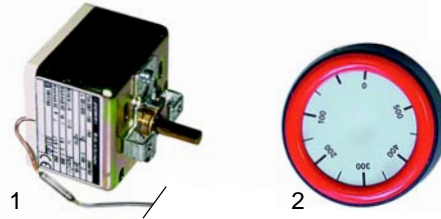

Item	Order	Description	Model	OEM
1	359660	bulb + housing		
2	359701	lamp holder		
3	359612	lamp	universal	
4	359661	lens nipple		

Item	Order	Description	Model	OEM
1	375247	thermostat, 500 C	Micro, Mini	
2	111533	knob, 500 C	E4/6/9, E44/66/99	