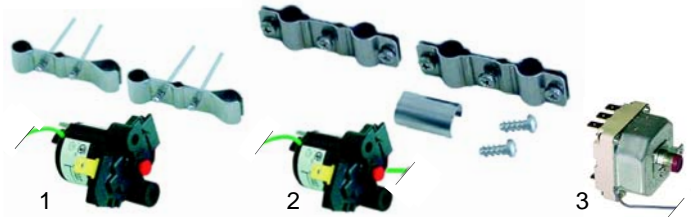

Item	Order	Description	Model	OEM
1	375244	safety thermostat	ECO	600709
2	375248	safety thermostat	FT_	400697 600707
3	375127	safety thermostat, 290 C, 3-pole	TF_	400189