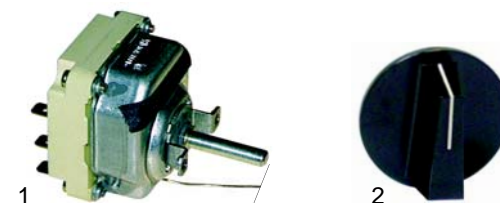

Item	Order	Description	Model	OEM
1	415742	2300V/230V	FT4, FT4+4, FT6, FT8	100947
2	415743	3750W/400V	215, 219, TF6	21550015

Item	Order	Description	Model	OEM
1	415741	7500W/3 phases 230V	FF21, FF41, FF42, FF_21, FF_41, FF_42	600644 101105
2	416425	11400W/3 phases 230V	FF31, FFS31, FFE31, FFM31	100744 300950

Item	Order	Description	Model	OEM
1	301003	switch, 2-pole	FT4,	400627
2	359156	signal lamp	FT6,	400698
3	301036	protective cover	FT8	400647
4	359258	signal lamp	ECO_	400771

Item	Order	Description	Model	OEM
1	359098	signal element/green		400365
1	359118	signal element/clear		400366
2	359097	lamp holder/green	D4, D6, D8	400367
3	359257	lamp holder/yellow		400368
4	359230	signal lamp		400543
5	359231	signal lamp	FF_, FFS_	400544