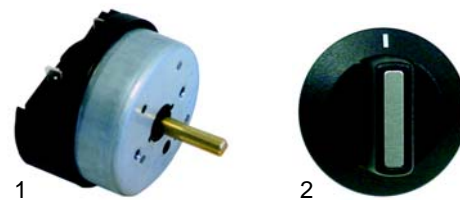

Item	Order	Description	Model	OEM
1	350049	timer, 30 Min.	DUO, DUO Four	400765
2	110163	knob		09741069