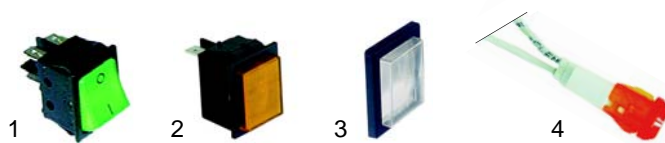

## Fryers (electric)

Item	Order	Description	Model	OEM
1	415716	2000W/230V	114, 214, 149, TF4, TF4+4	1145031
2	416423	3200W/230V	ECO4, ECO4+4	300914
3	416424	3200W/230V	ECO6, ECO6+6	300915

Item	Order	Description	Model	OEM
1	415739	3000W/230V	D4	400534 400362
2	415717	1500W/230V	D6	400532 400360
3	415738	2000W/230V	D8	400533 400361

Item	Order	Description	Model	OEM
1	415742	2300V/230V	FT4, FT4+4, FT6, FT8	100947
2	415743	3750W/400V	215, 219, TF6	21550015

Item	Order	Description	Model	OEM
1	415741	7500W/3 phases 230V	FF21, FF41, FF42, FF_21, FF_41, FF_42	600644 101105
2	416425	11400W/3 phases 230V	FF31, FFS31, FFE31, FFM31	100744 300950