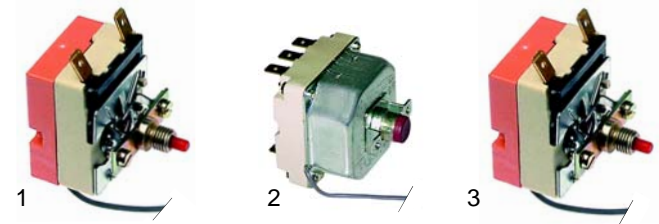

Item	Order	Description	Model	OEM
1	375678	safety thermostat, 290 C, 1-pole	D4	400375
2	375679	safety thermostat, 295 C, 3-pole	D6, D8	400364
3	375682	safety thermostat, 285 C, 1-pole	FF_	400537 400674 600383 400676