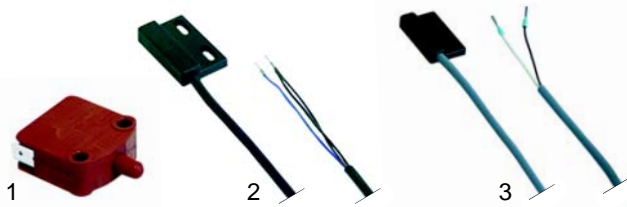

Small appliances and single devices

Item	Order	Description	Model	OEM
1	345060	micro switch	FT_, FF_	400547
2	345808	magnetic switch	FFS_bis1998, FFE_, FFM_, FFE Digital, FFM Digital	400906 101418
3	345217	magnetic switch	FFS_ab 1998	400857