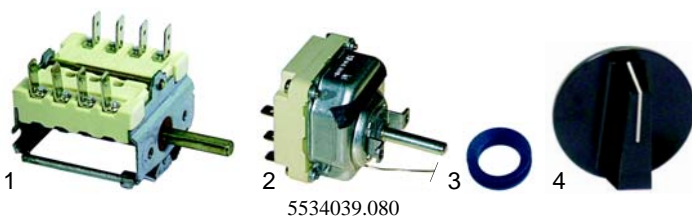

Item	Order	Description	Model	OEM
1	300001	switch, 2-pole	D4	400372
2	375683	thermostat, 1-pole, 175 C		400374 400388
3	550490	gasket		400373
4	110164	knob		400755

Item	Order	Description	Model	OEM
1	375678	safety thermostat, 290 C, 1-pole	D4	400375
2	375679	safety thermostat, 295 C, 3-pole	D6, D8	400364
3	375682	safety thermostat, 285 C, 1-pole	FF_	400537 400674 600383 400676