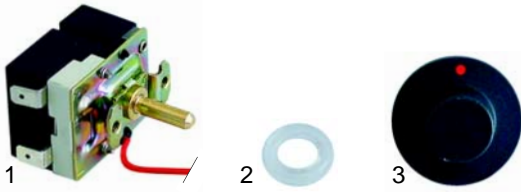

Item	Order	Description	Model	OEM
1	375224	thermostat	ECO	400772
2	550369	gasket		998999
3	110879	knob		400769