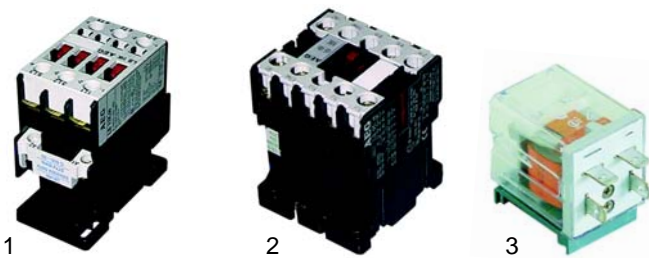

Item	Order	Description	Model	OEM
1	380264	contactor	FF31, FFS31/41, FFE31/41, FFM31/41	400797
2	380238	contactor	FFS21/42, FFE21/42, FFM42	400796
3	380376	relay	FFS_, FFE, FFM_	400798