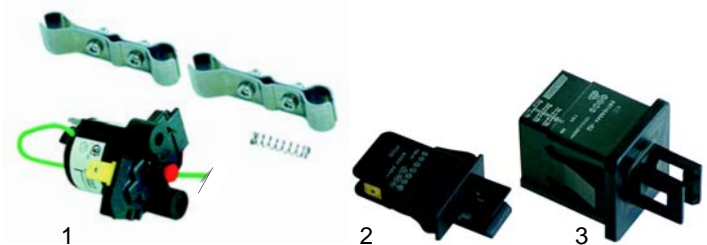

Item	Order	Description	Model	OEM
1	375249	safety thermostat	FFS to 1998	600711
2	300092	micro switch	D4	400358
3	345127	micro switch	D6, D8	400359