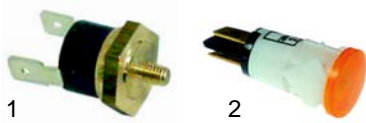

Item	Order	Description	Model	OEM
1	390323	safety thermostat	FRY-TOP 60	VETRTERMSICU
2	359143	signal lamp		GRILLLAMPAD