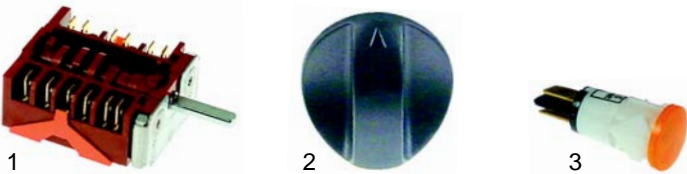

Item	Order	Description	Model	OEM
1	300177	switch	EK1	SNACKCOMMUT
2	111550	knob	EK2-2	SNACKMANCUC
3	359143	signal lamp	EK2-1	GRILLLAMPAD