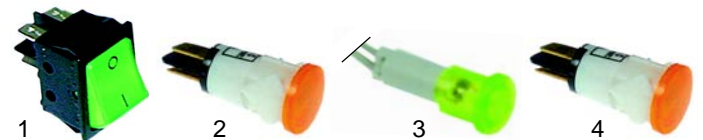

Item	Order	Description	Model	OEM
1	301003	switch	FV_1, FLXC,	TOSTINTER
2	359143	signal lamp	FLXC/A	VETRSTEMMA
3	359374	signal lamp	SCB1, SCB2,	TOSTSTEMMA
4	359143	signal lamp	FSP60, FSP100	GRILLLAMPAD