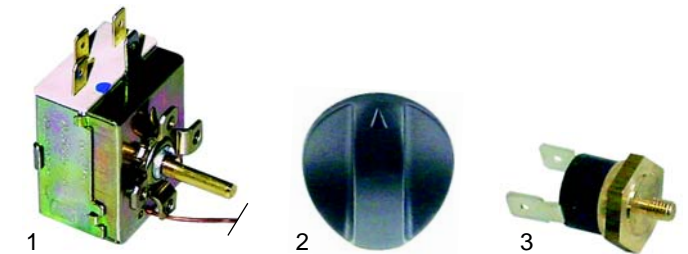

Item	Order	Description	Model	OEM
1	390006	thermostat	FV53, FV63, FV75, FV100,	VETRETERMOS
2	111550	knob	FSP60, FSP100,	VETREMANTERM
3	390323	safety thermostat	SCP1, SCB2, FLXC, FLXC/A	VETRETERMSICU