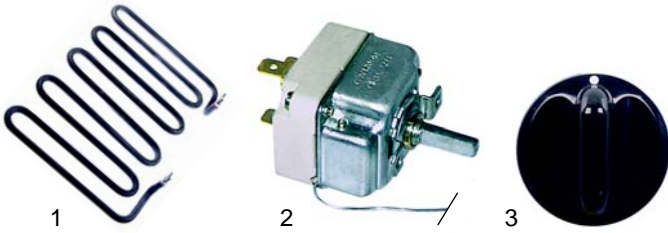

Fry tops

Item	Order	Description	Model	OEM
1	416880	1700W/230V	FRY-TOP 60	GRILLRES04
2	375002	thermostat		GRILLTERMOS
3	111584	knob		GRILLTERMOSMA

Item	Order	Description	Model	OEM
1	390323	safety thermostat	FRY-TOP 60	VETRTERMSICU
2	359143	signal lamp		GRILLLAMPAD