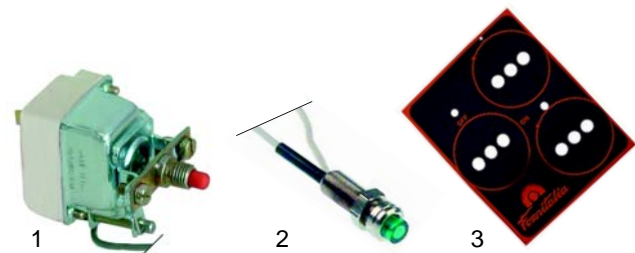

[RU] Термическая обработка

✉ gastroparts@gastroparts.com

☎ tel. +48 56 657 00 66

📘 fb.com/gastroparts.global

GASTROPARTS.COM

Item	Order	Description	Model	OEM
1	418089	600W/230 V (upper)	Bigou,	40/60Z6
1	418090	400W/230 V (lower)	40/60	40/60Z7
2	418091	740W/230 V (upper)	65/65	65/65Z18
2	418092	600W/230 V (lower)	65/65	65/65Z15
3	418093	680W/230 V (upper)	65/105	65/105Z18
3	418094	550W/230 V (lower)	65/105	65/105Z15
4	418095	1350W/230 V (upper)	105/65	105/65Z18
4	418096	1100W/230 V (lower)	105/65	105/65Z15
5	418097	900W/230 V (upper)	105/105	105/105Z18
5	418098	730W/230 V (lower)	105/105	105/105Z15

Item	Order	Description	Model	OEM
1	375253	thermostat		40/60Z17
2	111740	knob	Bigou,	40/60Z15
3	300176	switch	40/60	40/60Z18
4	111741	knob		40/60Z13

Item	Order	Description	Model	OEM
1	375191	safety thermostat		40/60Z19
2	359336	signal lamp	Bigou,	40/60Z12
3	693371	panel	40/60	40/60Z16