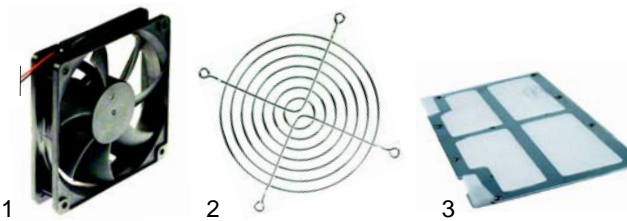

Item	Order	Description	Model	OEM
1	601205	fan		65/_Z20,105/_Z20
2	601206	protective grid	universal	65/_Z19,105/_Z19
3	693373	filter		65/_Z21,105/_Z21