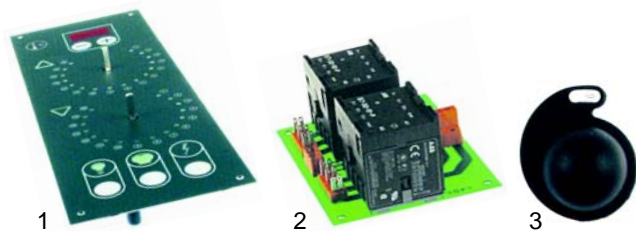

[RU] Термическая обработка

✉ gastroparts@gastroparts.com

☎ tel. +48 56 657 00 66

📘 fb.com/gastroparts.global

GASTROPARTS.COM

Item	Order	Description	Model	OEM
1	418089	600W/230 V (upper)	Bigou,	40/60Z6
1	418090	400W/230 V (lower)	40/60	40/60Z7
2	418091	740W/230 V (upper)	65/65	65/65Z18
2	418092	600W/230 V (lower)	65/65	65/65Z15
3	418093	680W/230 V (upper)	65/105	65/105Z18
3	418094	550W/230 V (lower)	65/105	65/105Z15
4	418095	1350W/230 V (upper)	105/65	105/65Z18
4	418096	1100W/230 V (lower)	105/65	105/65Z15
5	418097	900W/230 V (upper)	105/105	105/105Z18
5	418098	730W/230 V (lower)	105/105	105/105Z15

Item	Order	Description	Model	OEM
1	375253	thermostat		40/60Z17
2	111740	knob	Bigou,	40/60Z15
3	300176	switch	40/60	40/60Z18
4	111741	knob		40/60Z13

Item	Order	Description	Model	OEM
1	375191	safety thermostat		40/60Z19
2	359336	signal lamp	Bigou,	40/60Z12
3	693371	panel	40/60	40/60Z16