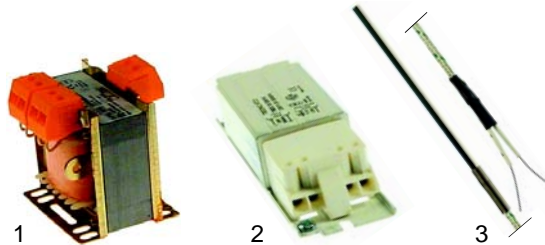

Item	Order	Description	Model	OEM
1	401176	transformer		65/_Z26,105/_Z26
2	401177	transformer (lamps)	65/65, 65/105,	65/_Z24,105/_Z24
3	379930	sensor	105/65, 105/105	65/_Z25, 105/_Z25