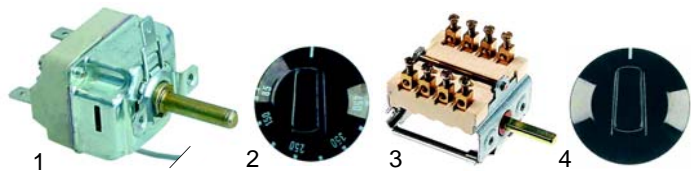

[RU] Термическая обработка

✉ gastroparts@gastroparts.com

☎ tel. +48 56 657 00 66

📘 fb.com/gastroparts.global

GASTROPARTS.COM

Item	Order	Description	Model	OEM
1	418089	600W/230 V (upper)	Bigou,	40/60Z6
1	418090	400W/230 V (lower)	40/60	40/60Z7
2	418091	740W/230 V (upper)	65/65	65/65Z18
2	418092	600W/230 V (lower)	65/65	65/65Z15
3	418093	680W/230 V (upper)	65/105	65/105Z18
3	418094	550W/230 V (lower)	65/105	65/105Z15
4	418095	1350W/230 V (upper)	105/65	105/65Z18
4	418096	1100W/230 V (lower)	105/65	105/65Z15
5	418097	900W/230 V (upper)	105/105	105/105Z18
5	418098	730W/230 V (lower)	105/105	105/105Z15

Item	Order	Description	Model	OEM
1	375253	thermostat		40/60Z17
2	111740	knob	Bigou,	40/60Z15
3	300176	switch	40/60	40/60Z18
4	111741	knob		40/60Z13

Item	Order	Description	Model	OEM
1	375191	safety thermostat		40/60Z19
2	359336	signal lamp	Bigou,	40/60Z12
3	693371	panel	40/60	40/60Z16