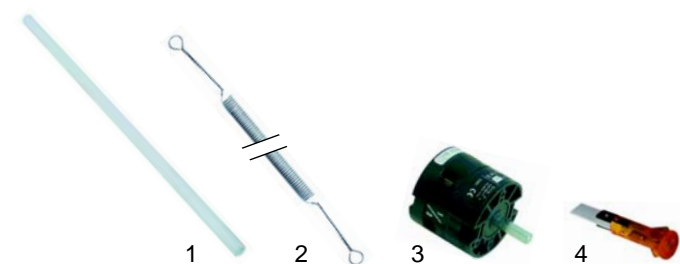

Toasters (pass)

Item	Order	Description	Model	OEM
1	416486	quartz tube		C01019
2	416564	heating element	TOC	C01020
3	345993	switch 0-I		C01043
4	359140	signal lamp		C01039