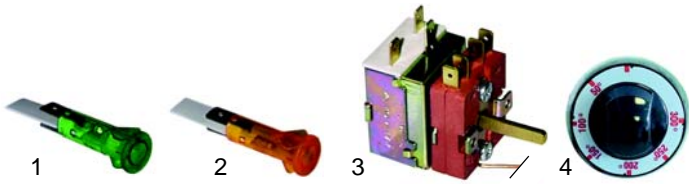

Item	Order	Description	Model	OEM
1	359139	signal lamp, 230V		C01948
2	359140	signal lamp, 230V	P_25R/L, P_35R/L,	32W2970
3	390139	thermostat	P_50R/L/M	C04421
4	110882	knob		C04422