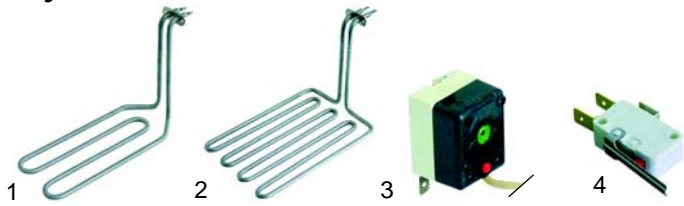

Fryers

Item	Order	Description	Model	OEM
1	416641	2000W/230V	FT4/44	C01116
2	416642	3250W/230V	FT8/88, SF9/99	C01117
3	375195	safety thermostat	FT4/44, FT8/88,	C01110
4	345255	micro switch	SF9/99	C01109