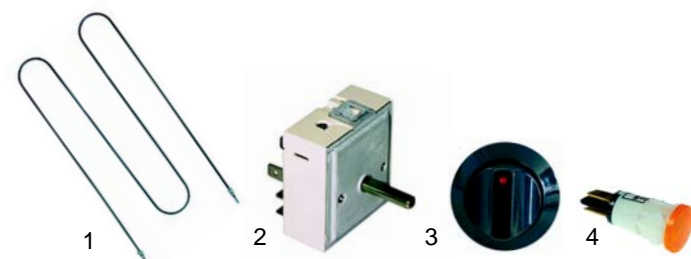

Salamander

Item	Order	Description	Model	OEM
1	416635	3000W/230V		C01279
2	380015	energy regulator		C01953
3	110829	knob	SAL600	C01954
4	359143	signal lamp		C01108

Suitable for Fimar