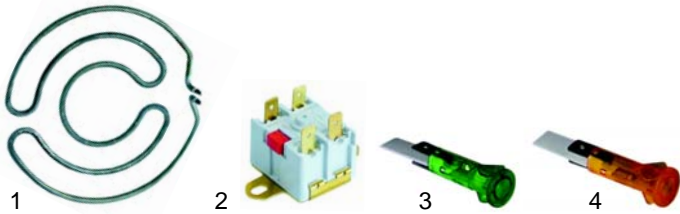

Crepes makers

Item	Order	Description	Model	OEM
1	416636	2000W/230V		C01765
2	390187	safety thermostat	CRP,	C01942
3	359139	signal lamp	CRP2	C01948
4	359140	signal lamp		32W2970