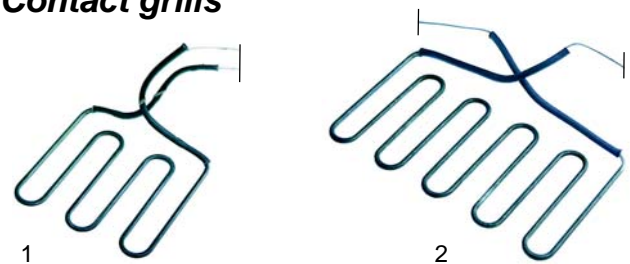

Contact grills

Item	Order	Description	Model	OEM
1	416012	700W/230V (upper)	PE25R/L, PVR/L,	C04410
1	416011	1000W/230V (lower)	PE50R/L/M, PV50R/ L/M	C04415
2	416013	1000W/230V (upper)	PE35R/L,	C04433
2	416014	1500W/230V (lower)	PV35R/L	C04438