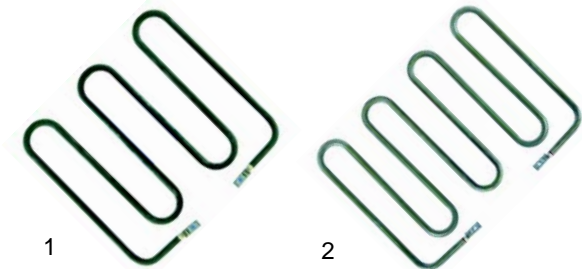

Item	Order	Description	Model	OEM
1	416148	800W/230V (lower)	series „E“ series „S“	PR10013
1	416145	1000W/230V (lower)		PR10003
2	416146	1200W/230V (lower)		PR103/1