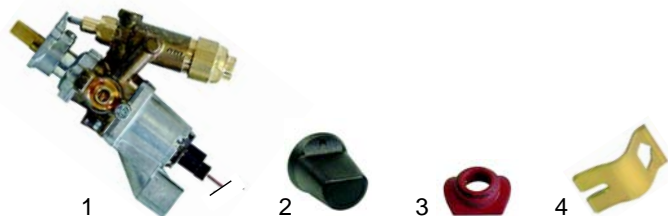

Item	Order	Description	Model	OEM
1	700170	spring, 3,8mm	series „S“, DLA	PR10012
2	700171	spring, 3,2mm	series „E“, OLV	PR13032

Pancake devices (gas)

Item	Order	Description	Model	OEM
1	104288	burner cover		PR3G029
2	105086	burner ring	G400D,	PR3G030
3	105087	burner	G400S	PR3G031
4	104289	burner base		PR3G032

Item	Order	Description	Model	OEM
1	100009	piezoelectric igniter		PR3G047
2	100167	electrode	G400D,	PR3G033
3	102121	thermocouple	G400S	PR3G034

Item	Order	Description	Model	OEM
1	101687	thermostat		PR3G044
2	110377	knob	G400D,	PR3G048
3	101728	gasket	G400S	PR3G045
4	101479	supporting arm		PR3G046