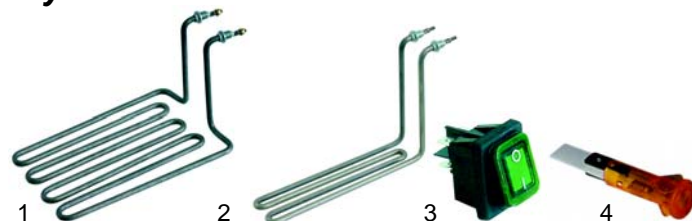

Fryers

Item	Order	Description	Model	OEM
1	416150	2800W/230 V	F4	PR70001
2	416151	1600W/230 V	F6/F8	PR70002
3	345645	switch	F4, F6, F8	PR60008
4	359140	signal lamp		PR10010