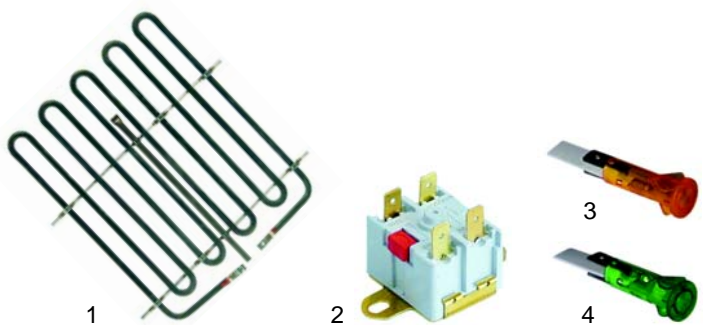

Item	Order	Description	Model	OEM
1	416173	850W/230V (lower)	DLV, DLA	PR13007
2	390187	safety thermostat	series „E“/“S“, DLV, DLA	PR10015
3	359140	signal lamp		PR10010
4	359139	signal lamp		PR10006