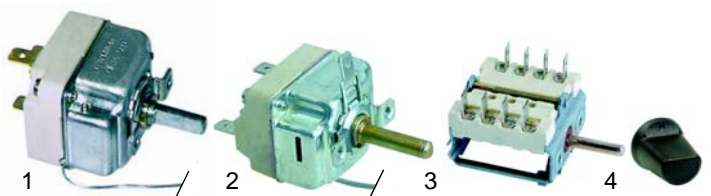

Contact grills

Item	Order	Description	Model	OEM
1	416145	1000W/230V (upper)	series „E“ series „S“	PR10003
2	416146	1200W/230V (upper)		PR103/1
3	416147	1500W/230V		PR103/2

Suitable for Faba

Item	Order	Description	Model	OEM
1	345646	switch/lamp (combination)	P2/P3	PR40027
2	345647	switch (double)	Maxigrill	PR4G026
3	359140	signal lamp	P4/P6, Maxigrill	PR10010
4	390096	thermostat	P2/P3/P4/P6	PR40026

Item	Order	Description	Model	OEM
1	390187	safety thermostat	P2/P3/P4/P6, Maxigrill	PR10015
2	360149	timer		PR40014
3	110889	knob		PR40016

Pos.	Order	Description	Model	OEM
1	693047	insulating part		PR405/6 PR405/7

Item	Order	Description	Model	OEM
1	416148	800W/230V (lower)	series „E“ series „S“	PR10013
1	416145	1000W/230V (lower)		PR10003
2	416146	1200W/230V (lower)		PR103/1

Item	Order	Description	Model	OEM
1	416173	850W/230V (lower)	DLV, DLA	PR13007
2	390187	safety thermostat	series „E“/“S“, DLV, DLA	PR10015
3	359140	signal lamp		PR10010
4	359139	signal lamp		PR10006