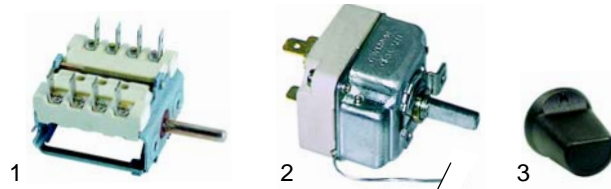

Item	Order	Description	Model	OEM
1	300124	switch		PR10007
2	375002	thermostat, 300 C	D3S	PR10009
3	110374	knob		PR10008