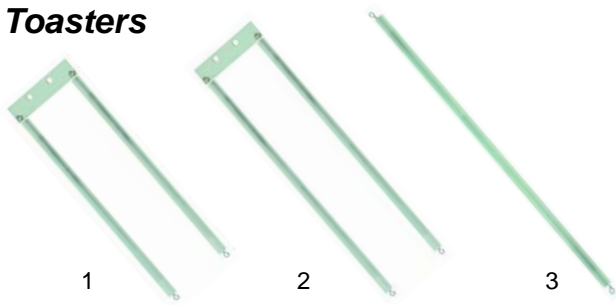

Toasters

Item	Order	Description	Model	OEM
1	416142	800W/230V	P2/P4	P40004
2	416143	1000W/230V	P3/P6	P404/1
3	416144	300W/115	Maxigrill	PR4G015