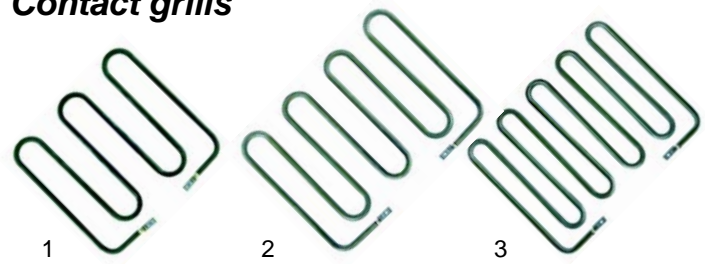

Contact grills

Item	Order	Description	Model	OEM
1	416145	1000W/230V (upper)	series „E“ series „S“	PR10003
2	416146	1200W/230V (upper)		PR103/1
3	416147	1500W/230V		PR103/2

Suitable for Faba

Item	Order	Description	Model	OEM
1	345646	switch/lamp (combination)	P2/P3	PR40027
2	345647	switch (double)	Maxigrill	PR4G026
3	359140	signal lamp	P4/P6, Maxigrill	PR10010
4	390096	thermostat	P2/P3/P4/P6	PR40026