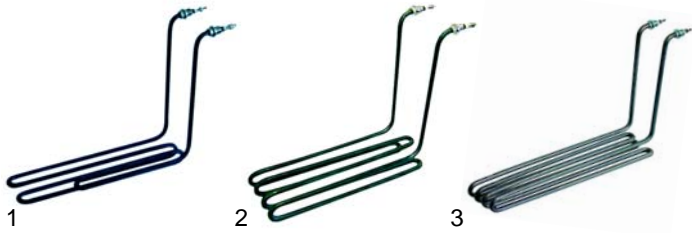

Item	Order	Description	Model	OEM
1	415923	2000W/230V	EB12 (6kW), EM12	00033141
2	415924	3000W/230V	EB12 (9kW), EM12	00033142
3	416782	3300W/230V	EM20 (8,4kW)	00033150 00033151