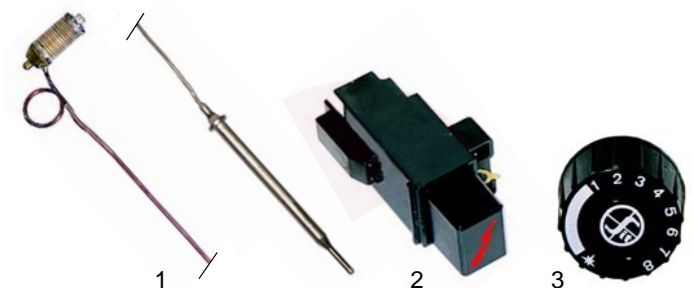

[RU] Термическая обработка

✉ gastroparts@gastroparts.com

☎ tel. +48 56 657 00 66

📘 fb.com/gastroparts.global

GASTROPARTS.COM

Suitable for Elframo

Fryers (gas)

Item	Order	Description	Model	OEM
1	105382	burner	GM10/20/25	15100001
2	105383	burner	GM2532/ GMD2532	15100003
3	105384	burner	GM2542/ GMD2542	15100004

Item	Order	Description	Model	OEM
1	101434	Minisit controller		00032390
2	101136	cover with piezoelectric igniter	universal	00032410
3	101774	cover		00032420

Item	Order	Description	Model	OEM
1	102105	sensor		16100030
2	100001	piezoelectric igniter	universal	00032460
3	110068	knob		16100003