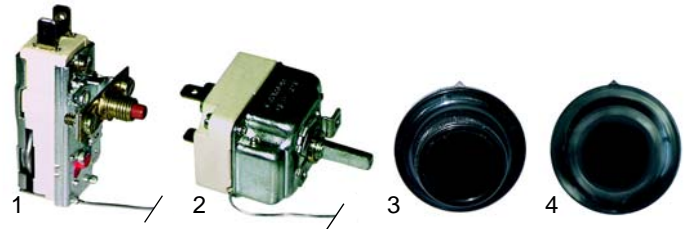

Item	Order	Description	Model	OEM
1	390176	safety thermostat	universal	3277, 22130001
2	390174	thermostat, 1-pole		3323, 22140001
3	110005	knob, 55mm	EB6	00033241
4	110006	knob, 60mm	EB8-EB12, EM_	00033250