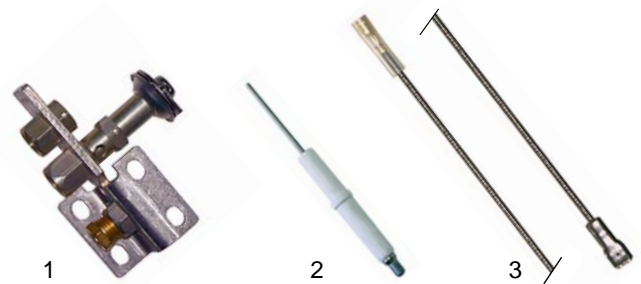

Item	Order	Description	Model	OEM
1	100049	pilot burner	GM10/20,	00032790
2	100701	electrode	GM25/35, GM50	33110001
3	100025	ignition cable		-