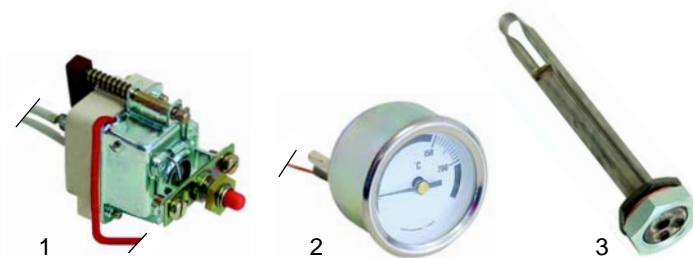

Item	Order	Description	Model	OEM
1	375178	safety thermostat		22170001
2	541303	thermometer, 250 C	universal	32100002
3	550139	3 thermostat pockets		00030500