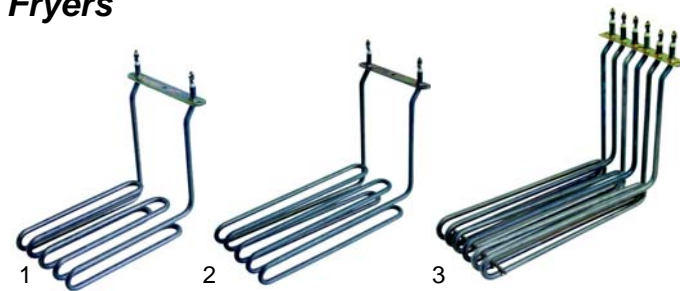

Fryers

Item	Order	Description	Model	OEM
1	416499	3300W/230V	FRI16	230069
2	416504	3300W/230V	FRI9	230070
3	416505	4950W/400V	FRT9	230068