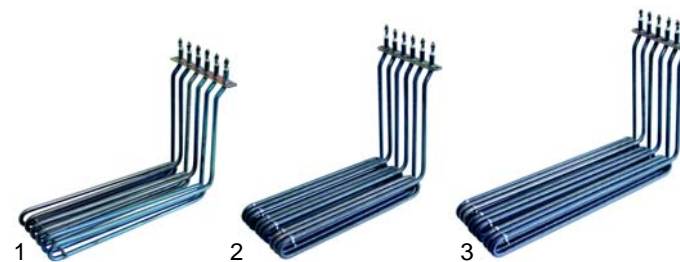

Item	Order	Description	Model	OEM
1	416506	6600W/400V	FRI12, FRI15m	230072
2	416507	8250W/400V	ME15, ME30	230073
3	416508	10950W/400V	ME20, ME40	230074