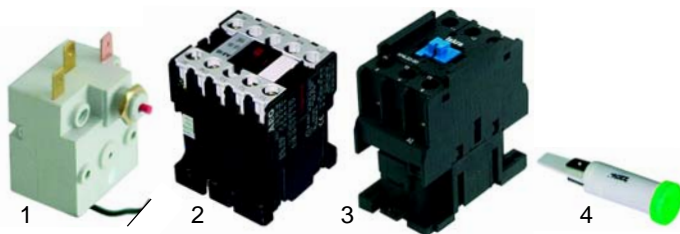

Item	Order	Description	Model	OEM
1	375507	safety thermostat	universal	236034 236045
2	380238	protection	FRI6/9/12/15m	229032
3	380423	protection	ME15/20/30/40	229016
4	359041	signal lamp		216012