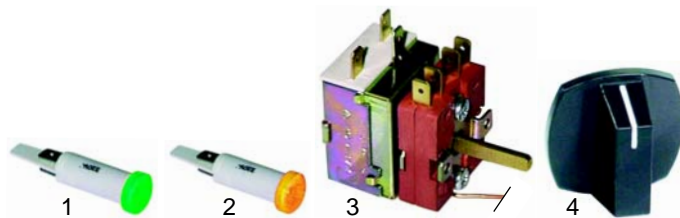

Item	Order	Description	Model	OEM
1	359041	signal lamp		216012
2	359042	signal lamp	433, 434, 436, 437,	216016
3	390139	thermostat	438, 439, G33, G34, G37, G38, G39	921014 921046
4	110285	knob		921039