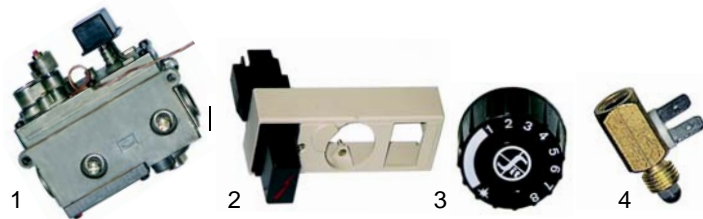

Item	Order	Description	Model	OEM
1	101131	Minisit		611001
2	101136	cover with Piezzo	MG15, MG20,	611002
3	110068	knob	MG30, MG40	447060
4	101265	interrupter		468068