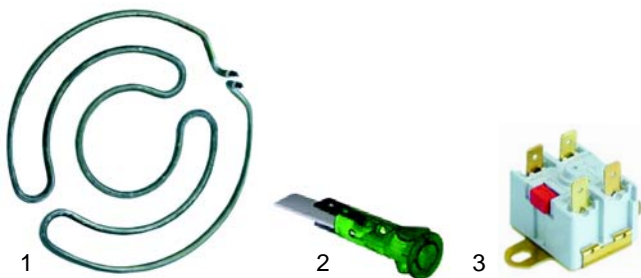

Pancake devices

Item	Order	Description	Model	OEM
1	416636	2000W/230V		6006
2	359139	signal lamp	X1, X2	10711/B
3	390187	safety thermostat		6011