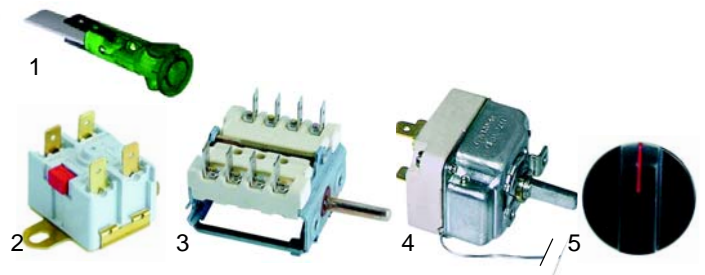

Item	Order	Description	Model	OEM
1	350032	timer		8030
2	110526	knob		8029
3	690010	pliers		8008

Pancake devices

Item	Order	Description	Model	OEM
1	416636	2000W/230V		6006
2	359139	signal lamp	X1, X2	10711/B
3	390187	safety thermostat		6011

Item	Order	Description	Model	OEM
1	300124	switch		9564
2	375002	thermostat		9010
3	110526	knob		8029

Contact grills

Item	Order	Description	Model	OEM
1	416038	800W/230V (upper)		906/A
1	416039	900W/230V (lower)	XAR, XAL, XBM, XBR, XBL	909/A
2	416197	1000W/230V (upper)		9716
2	416198	1200W/230V (lower)		9717
3	416176	1000W/230V (upper)	XAR2, XAL2	9561
3	416177	1200W/230V (lower)		9562