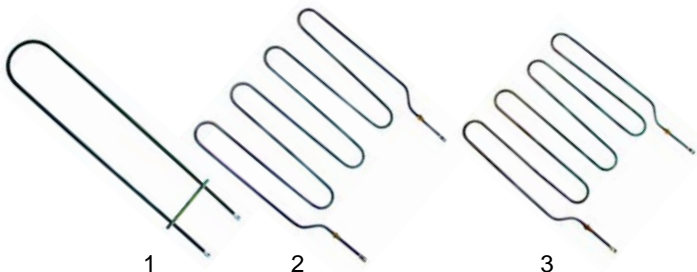

Item	Order	Description	Model	OEM
1	415916	800W/230V (upper)	Micro	
1	415677	600W/230V (lower)		ME0000026
2	418053	1500W/230V (upper)		ME0000025
3	418052	800W/230V (lower)