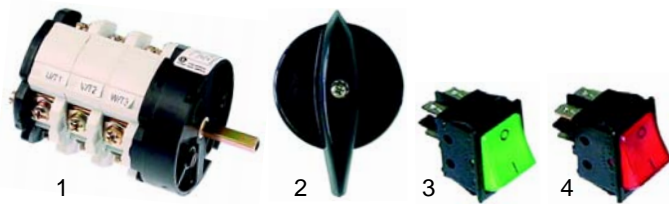

Item	Order	Description	Model	OEM
1	380238	contactor	Excelsior, VIP, Express, Baby, Paolo	ME0000590, 57141
2	380203	contactor	Excelsior, VIP, Evolution (mechanisch)	ME0000595, 57142

Item	Order	Description	Model	OEM
1	346416	switch		ME0000311
2	110619	knob		MP0000013
3	301003	switch	Evolution /Mechanisch)	ME0000331
4	301020	push button		ME0000332