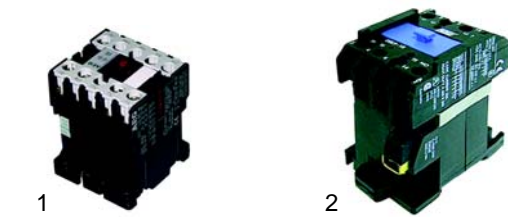

Item	Order	Description	Model	OEM
1	380238	contactor	Excelsior, VIP, Express, Baby, Paolo	ME0000590, 57141
2	380203	contactor	Excelsior, VIP, Evolution (mechanisch)	ME0000595, 57142

Item	Order	Description	Model	OEM
1	346416	switch		ME0000311
2	110619	knob		MP0000013
3	301003	switch	Evolution /Mechanisch)	ME0000331
4	301020	push button		ME0000332