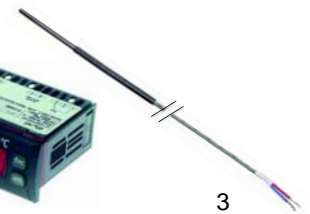

3

Item	Order	Description	Model	OEM
1	401144	fascia		ADNM00220
2	379568	thermostat	P_electronics	ME0000299
3	379062	sensor		ME0000402