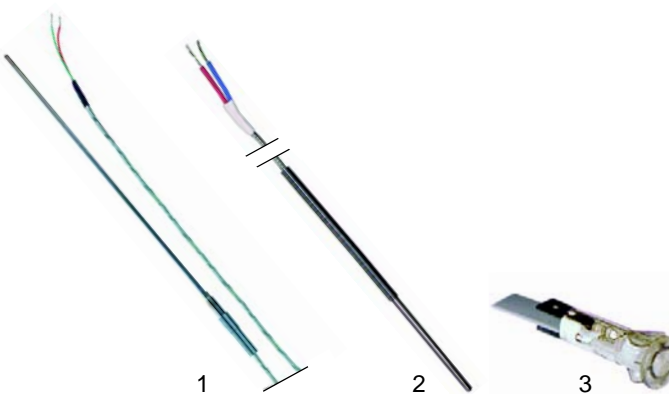

Item	Order	Description	Model	OEM
1	359701	lamp holder		ME0000363
2	359610	bulb	Micro	ME0000375
3	359709	lens		ADNM00005

Item	Order	Description	Model	OEM
1	379598	controllor		ME0000299
2	379051	sensor	Evolution (Mechanisch)	ME0000400
3	359035	signal lamp		ME0000321