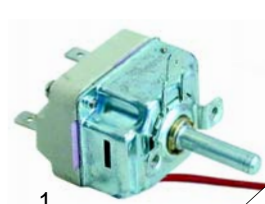

1

2

3

Item	Order	Description	Model	OEM
1	401144	fascia		ADNM00220
2	379568	thermostat	P_electronics	ME0000299
3	379062	sensor		ME0000402

1

2

3

Item	Order	Description	Model	OEM
1	375273	thermostat	P_/Mech.	ME0000303, ME0000304
2	110243	knob		MP0000003
3	360104	timer	universal	ME0000571