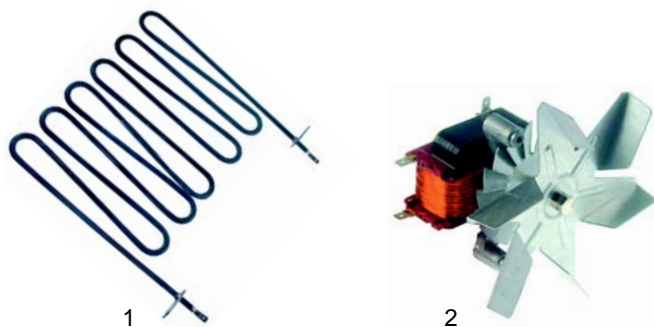

Hot bars

Item	Order	Description	Model	OEM
1	418015	heating element	Chef Dry 2,	3914801
2	601147	fan	Chef Dry 3	D0702