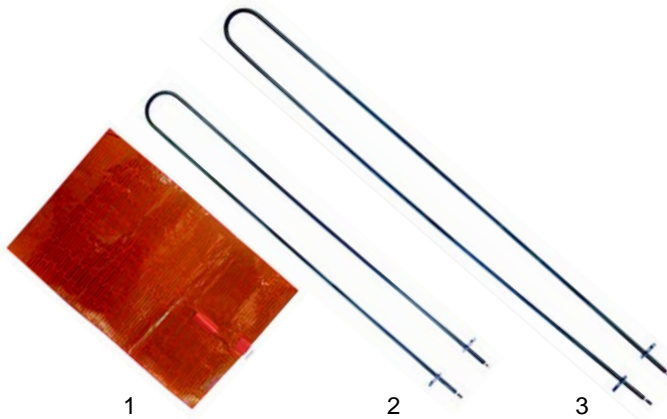

Item	Order	Description	Model	OEM
1	418012	heating element, 400W	Vista,	3154802
2	418013	heating element, 825W	Dry 1000/1200,	3014801
3	418014	heating element, 950W	Dry 1400/1600	3024801