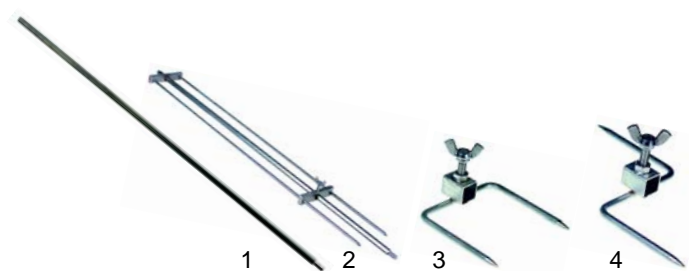

Item	Order	Description	Model	OEM
1	693491	skewer		01FABR0020
2	693492	skewer clamp/long	RPG 3, RPG 4, RPG 6	45DIV0000
3	693489	skewer clamp/single		33FATO0060
4	693490	skewer clamp/double		33FATO0040