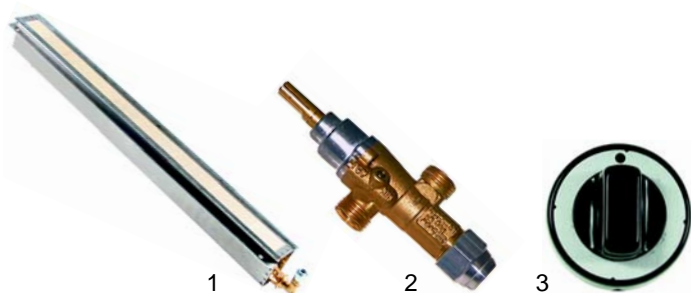

[RU] Термическая обработка

✉ gastroparts@gastroparts.com

☎ tel. +48 56 657 00 66

📘 fb.com/gastroparts.global

GASTROPARTS.COM

Chicken grills (gas)

Item	Order	Description	Model	OEM
1	105934	burner		04ZCBR0050, RAD785
2	101491	gas tap	RPG 3, RPG 4, RPG 6	042CCO0110, ROBGAZ
3	111937	knob		04ZCCO0010, MANROBGAZ

Item	Order	Description	Model	OEM
1	102006	thermocouple		04ZCCO0050, THERMO1200
2	301084	switch	RPG 3, RPG 4, RPG 6	03EDIN0050, INTMB
3	500800	motor		03KEMP0060, MOTRP

Item	Order	Description	Model	OEM
1	693491	skewer		01FABR0020
2	693492	skewer clamp/long	RPG 3, RPG 4, RPG 6	45DIV0000
3	693489	skewer clamp/single		33FATO0060
4	693490	skewer clamp/double		33FATO0040