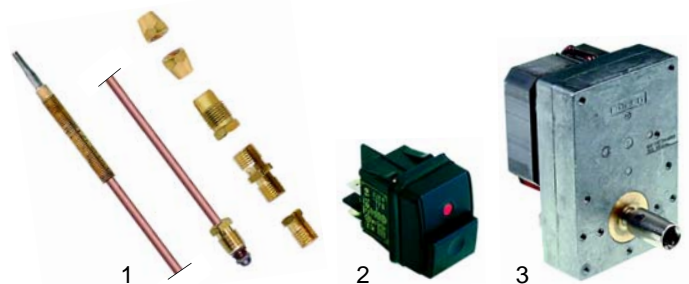

[RU] Термическая обработка

✉ gastroparts@gastroparts.com

☎ tel. +48 56 657 00 66

📘 fb.com/gastroparts.global

GASTROPARTS.COM

Chicken grills (gas)

Item	Order	Description	Model	OEM
1	105934	burner		04ZCBR0050, RAD785
2	101491	gas tap	RPG 3, RPG 4, RPG 6	042CCO0110, ROBGAZ
3	111937	knob		04ZCCO0010, MANROBGAZ

Item	Order	Description	Model	OEM
1	102006	thermocouple		04ZCCO0050, THERMO1200
2	301084	switch	RPG 3, RPG 4, RPG 6	03EDIN0050, INTMB
3	500800	motor		03KEMP0060, MOTRP

Item	Order	Description	Model	OEM
1	693491	skewer		01FABR0020
2	693492	skewer clamp/long	RPG 3, RPG 4, RPG 6	45DIV0000
3	693489	skewer clamp/single		33FATO0060
4	693490	skewer clamp/double		33FATO0040

Chicken grills (electrical)

Item	Order	Description	Model	OEM
1	418348	1500W/230V, 810mm	RPE 3, RPE 4, RPE 6	03EFBL0030
2	418349	1700W/230V, 920mm		03EFBL0050

Item	Order	Description	Model	OEM
1	301084	switch/heater		03EDIN0050, EDIN005
2	300020	switch/motor	RPE 3, RPE 4, RPE 6	03EDCO0010, EDCO001
3	500800	motor		03KEMO0060, motor-RPE