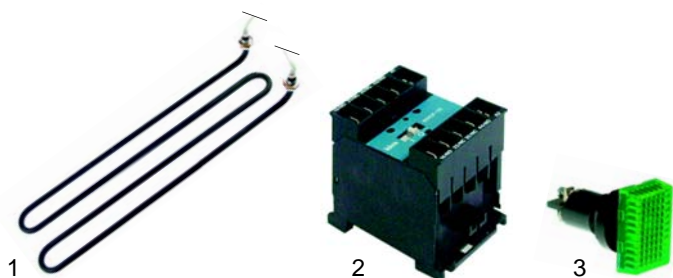

Item	Order	Description	Model	OEM
1	380015	energy regulator	SGP36/53,	63867
2	110189	knob	SGP70/102,	63919
3	110551	symbol	BP36/53	

Chargrills (electric)

Item	Order	Description	Model	OEM
1	300025	7-position switch, 16A	universal	63873
2	300106	7-position switch, 32A	EK38-30/30	63872

Item	Order	Description	Model	OEM
1	418261	330W/230V		63854
2	418264	700W/230V	RB38,	63855
3	359861	signal lamp	RB53	63922

Item	Order	Description	Model	OEM
1	110189	knob		63907
2	110552	symbol		
3	359861	signal lamp/green		63922

Item	Order	Description	Model	OEM
1	380015	energy regulator		63867
2	110189	knob	RB38,	63919
3	110551	symbol	RB53	

Fry tops/bratt pans (electric)

Item	Order	Description	Model	OEM
1	418268	2000W/230V	SGP36/53,	63853
2	380416	contactor	SGP70/102,	63906
3	359861	signal lamp/green	BP36/53	63922