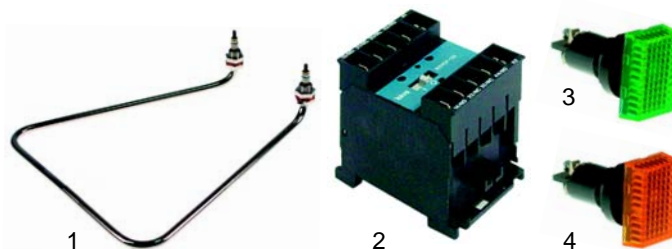

Bains-marie (electric)

Item	Order	Description	Model	OEM
1	418250	1500W/230V	BM36,	63857
2	380416	contactor	BM53,	63906
3	359861	signal lamp/green	BM70,	63922
4	359860	signal lamp/yellow	BM102	63923