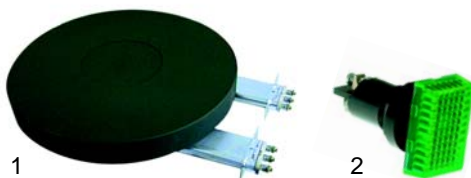

Single devices

Stockpot stoves (electrical)

Item	Order	Description	Model	OEM
1	490103	5000W/400 V		63883
2	359861	signal lamp/green	3111E	63922