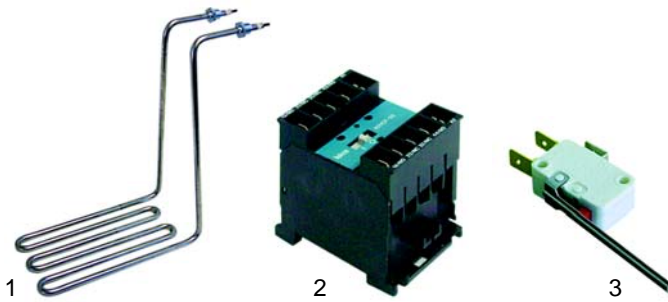

Fryers (electric)

Item	Order	Description	Model	OEM
1	415740	3000W/230 V		63852
2	380416	contactor	universal	63906
3	345107	micro switch		63875