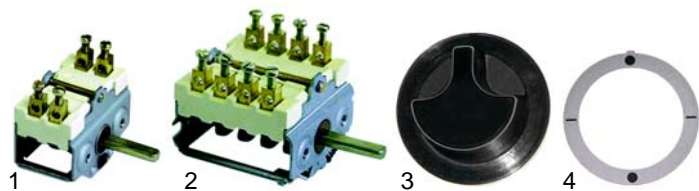

Item	Order	Description	Model	OEM
1	300020	switch (0 - I), 2-pole	BM36, BM53, BM70, BM102	63870
2	300021	switch (0 - I), 4-pole		63869
3	110189	knob		63920
4	110542	symbol