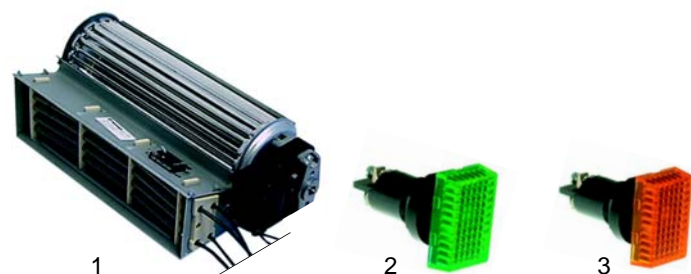

Chip scuttles (electric)

Hot cupboards (electric)

Item	Order	Description	Model	OEM
1	601027	fan with heating, 2x1000W/230V	309	63905
2	359861	signal lamp/green		63922
3	359860	signal lamp/yellow		63923