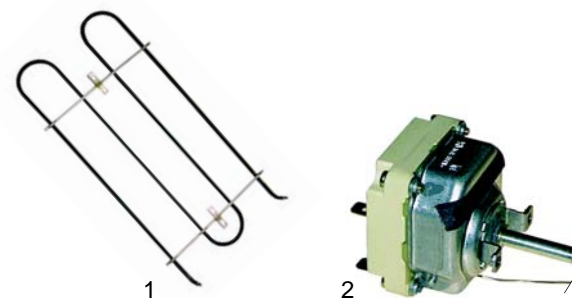

Item	Order	Description	Model	OEM
1	415583	1100W/400V		180355
2	375143	thermostat	EWAS_BI	180705