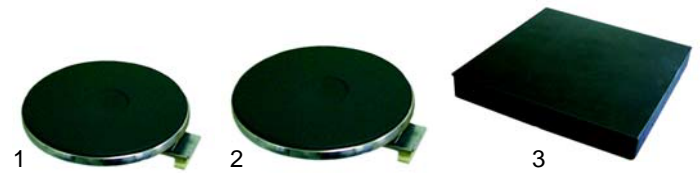

Open tops (electric)

Item	Order	Description	Model	OEM
1	490017	2000W, 400V, 180mm	E22_, E42_	180110
2	490021	2600W, 400V, 220mm	E62_	180120
3	490078	3000W, 400V, 300x300mm	universal	180131