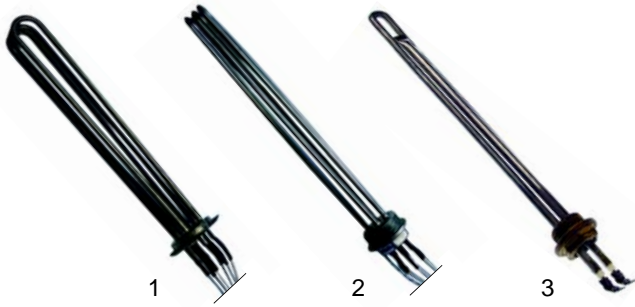

Modular ranges

Boiling pans (electric)

Item	Order	Description	Model	OEM
1	415581	3000W/230V	ESK	180361
2	415582	5000W/230V	EWBK	180362
3	418265	500W/230V	ESK, EBWK	180711