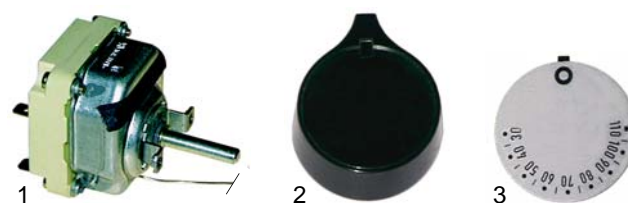

Bains-marie (electric)

Item	Order	Description	Model	OEM
1	375143	thermostat, 110 C	E_WS,	180705
2	110191	knob	E_B/WS,	190210
3	110517	symbol	G_EWS, EWAS_