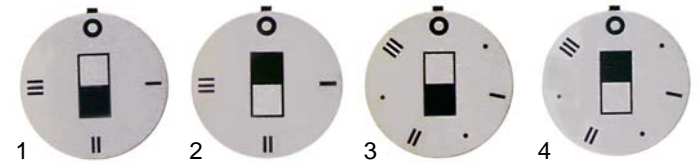

## Open tops (gas)

Item	Order	Description	Model	OEM
1	103080	burner cover C, 80mm	G20, G40, GG21	183725
2	103082	burner cover D	G60, G80,	183723
3	103081	burner cover E, 100mm		183727

## Open tops (electric)

Item	Order	Description	Model	OEM
1	490017	2000W, 400V, 180mm	E22_, E42_	180110
2	490021	2600W, 400V, 220mm	E62_	180120
3	490078	3000W, 400V, 300x300mm	universal	180131

Item	Order	Description	Model	OEM
1	100059	pilot burner		183305
2	100703	electrode	G20, G40,	
3	102219	thermocouple, 450mm	G60, G80,	183113
3	102221	thermocouple, 750mm	GG21	183114

Item	Order	Description	Model	OEM
1	300023	4-position switch	universal	180510
2	300025	7-position switch	E22, E42, E62	180511
3	110191	knob	universal	190211

Item	Order	Description	Model	OEM
1	110507	symbol, 4-tacts (in the front)	universal	190220
2	110508	symbol, 4-tacts (at the back)		190221
3	110509	symbol, 7-Takt (in the front)	E22, E42, E62	190222
4	110510	symbol, 7-Takt (at the back)		190223