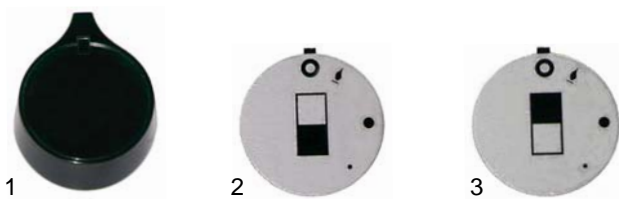

## Open tops (electric)

Item	Order	Description	Model	OEM
1	490017	2000W, 400V, 180mm	E22_, E42_	180110
2	490021	2600W, 400V, 220mm	E62_	180120
3	490078	3000W, 400V, 300x300mm	universal	180131

Item	Order	Description	Model	OEM
1	100059	pilot burner		183305
2	100703	electrode	G20, G40,	
3	102219	thermocouple, 450mm	G60, G80,	183113
3	102221	thermocouple, 750mm	GG21	183114

Item	Order	Description	Model	OEM
1	300023	4-position switch	universal	180510
2	300025	7-position switch	E22, E42, E62	180511
3	110191	knob	universal	190211

Item	Order	Description	Model	OEM
1	110507	symbol, 4-tacts (in the front)	universal	190220
2	110508	symbol, 4-tacts (at the back)		190221
3	110509	symbol, 7-Takt (in the front)	E22, E42, E62	190222
4	110510	symbol, 7-Takt (at the back)		190223

Item	Order	Description	Model	OEM
1	n. l. a.	gas tap EGA		
2	101606	gas tap PEL	G20, G40,	183050, 183051,
3	101246	olive, 4mm	G60, G80,	183052, 183053,
4	100908	union screw, M10x1, 4mm	GG21	183054, 183055

## Solid tops (gas)

Item	Order	Description	Model	OEM
1	no longer available	gas tap EGA		183012
2	101620	gas tap PEL	GG01, GG02, GG21	183012
3	110191	knob		190210
4	110504	symbol		190231

Item	Order	Description	Model	OEM
1	110191	knob	G20, G40,	190210
2	110501	symbol/in the front	G60, G80,	190237
3	110502	symbol/at the back	GG21	190236