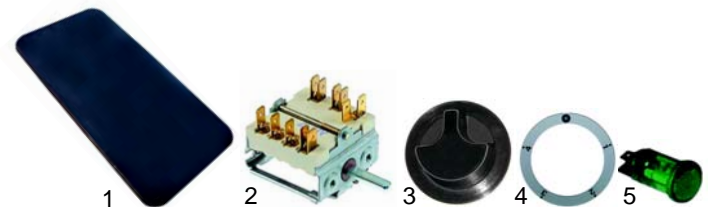

Open tops (electric)

Item	Order	Description	Model	OEM
1	416893	cooker (double), 540 x 260mm, 5200W/230V	AEH210/218	9174102
2	300172	5-position switch	AEH410/413	9173302
3	110189	knob	AEH610/613	9297035
4	111553	symbol	AEH418/618	9297025
5	359165	signal lamp green		9295408