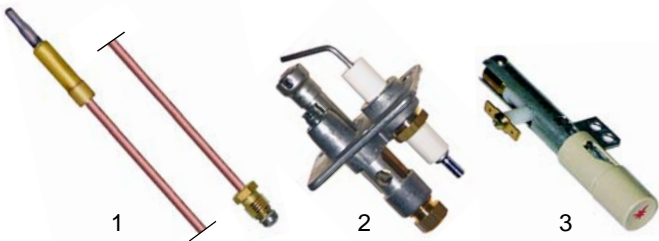

Item	Order	Description	Model	OEM
1	102218	thermocouple	AGB230	9296024
2	100085	pilot burner	AGB430	9264282
3	100007	piezoelectric igniter	AGB238	9296035
			AGB438