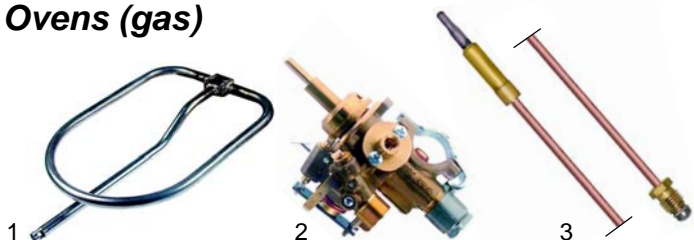

Ovens (gas)

Item	Order	Description	Model	OEM
1	105636	burner	AGH417	8152719
2	n.l.a.	gas thermostat	AGH617	9146370
3	102223	thermocouple	-	-