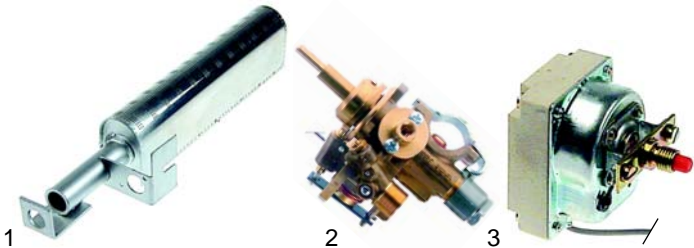

Fryers (gas)

Item	Order	Description	Model	OEM
1	104380	burner		127678.05
2	n. l. a.	thermostat EGA	AGF124/224 AGF128/228	9146371
3	375423	safety thermostat		9296108