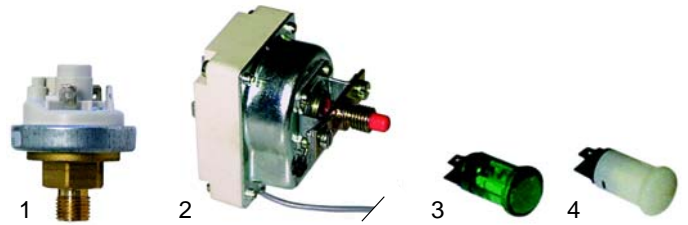

Item	Order	Description	Model	OEM
1	541016	pressure switch		9296000
2	390143	safety thermostat	AES060	9296084
3	359165	signal lamp/green	AES080	9295408
4	359166	signal lamp/white		9295407