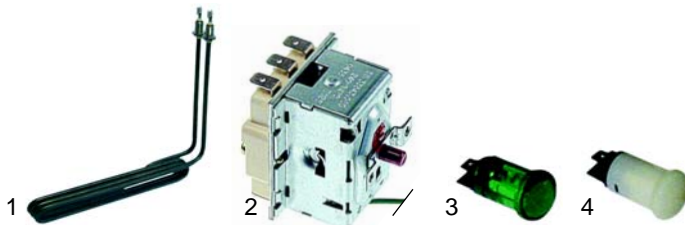

Fryers (electric)

Item	Order	Description	Model	OEM
1	415591	2000W/230V		9294087
2	375421	safety thermostat	AEF124 AEF224	8152102
3	359165	signal lamp/green	AEF128	9295408
4	359166	signal lamp/white		9295407