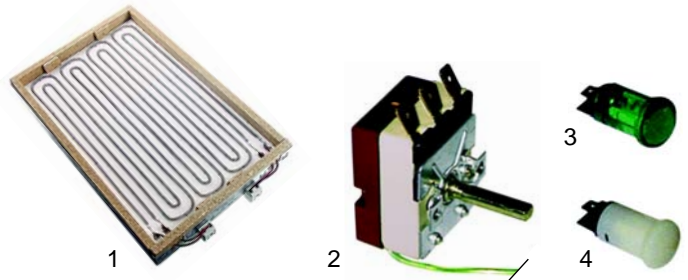

Tilting bratt pans (electric)

Item	Order	Description	Model	OEM
1	416897	3500W/400V		8160350
2	375505	thermostat (limiter function)	AEP500	8174681
3	359165	signal lamp/green, 230V	AEP508	9295408
4	359198	signal lamp/white, 400V		9295409