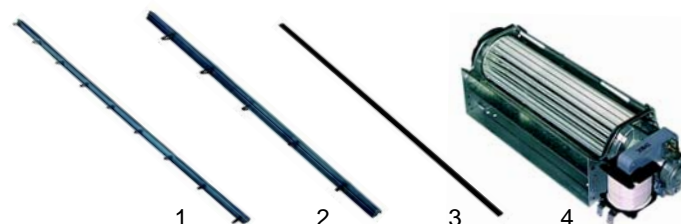

Ovens (mechanical)

Item	Order	Description	Model	OEM
1	900391	door seal/upper	-	127751.05
2	900390	door seal/side	AGH417/617	127750.05
3	700187	torsion spring	AEH413/613/ 503/703	9294387
4	601052	fan with transverse flow	-	8178463