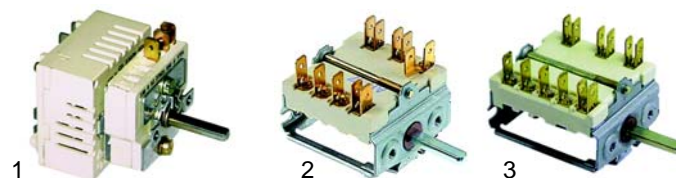

## Open tops (electric)

Item	Order	Description	Model	OEM
1	416893	cooker (double), 540 x 260mm, 5200W/230V	AEH210/218	9174102
2	300172	5-position switch	AEH410/413	9173302
3	110189	knob	AEH610/613	9297035
4	111553	symbol	AEH418/618	9297025
5	359165	signal lamp green		9295408

## Open tops/Ceramic (electrical)

Item	Order	Description	Model	OEM
1	490132	2100W/230V	AEH300/500	9174100
2	490028	2100W/230V (2-circuit)	AEH503/508 AEH700/703	8181713
3	359165	signal lamp	AEH708/308	9295408