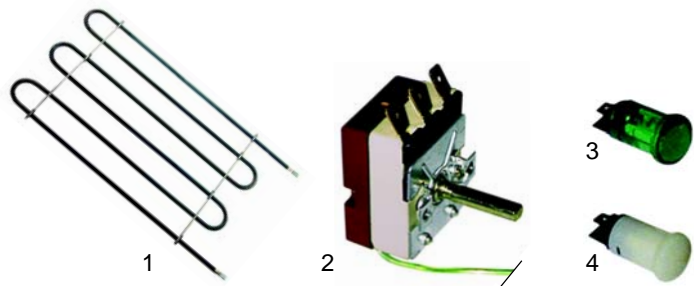

Bains-marie (electric)

Item	Order	Description	Model	OEM
1	416912	750W/230V	AEW250	8160351
2	375505	thermostat (limiter function)	AEW450/452 AEW400/408	8174681
3	359165	signal lamp/green	AEW250/450	9295408
4	359166	signal lamp/white	AEW400/452 AEW408	9295407