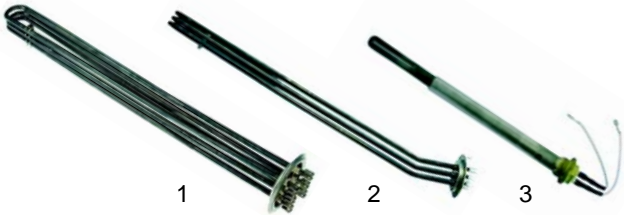

Boiling pans (electric)

Item	Order	Description	Model	OEM
1	415405	6000W/230V		9294203
2	418147	6000W/230V	AES060	9294496
3	415607	500W/230V	AES080	8181729