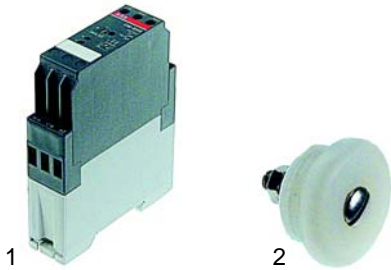

Item	Order	Description	Model	OEM
1	380486	level relay, ENS	AEW400	9177191
2	400697	level sensor	AEW408	915000648