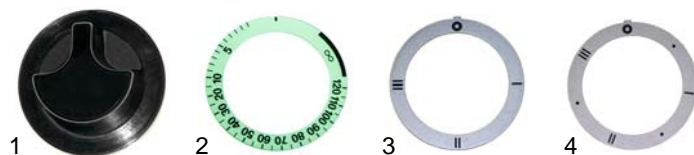

Item	Order	Description	Model	OEM
1	110189	knob	AEH300/500	9297035
2	111555	symbol energy regulator	AEH503/508	9297022
3	110553	symbol 5-tacts	AEH700/703	9297025
4	110552	symbol seven tact	AEH708/308	9297024