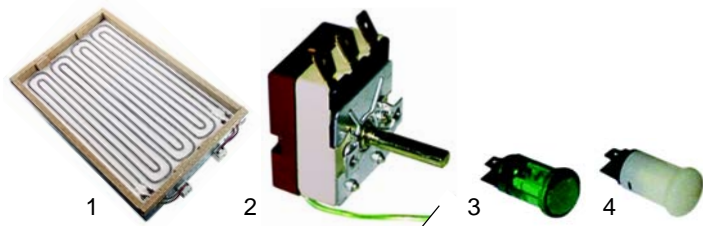

Fry tops (electric)

Item	Order	Description	Model	OEM
1	416897	3500W/400V	AEB230	8160350
2	375505	thermostat (limiter function)	AEB430	8174681
3	359165	signal lamp green 230V	AEB238	9295408
4	359198	signal lamp white 400V	AEB438	9295409