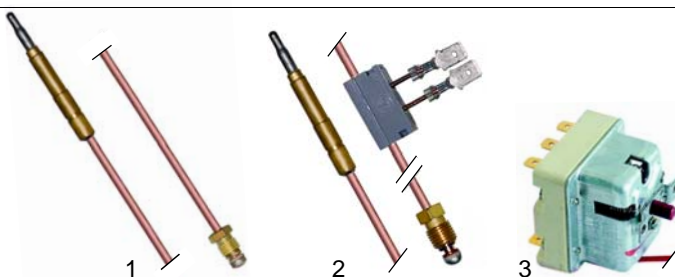

Item	Order	Description	Model	OEM
1	102038	thermocouple, 1500mm		33A0520
2	102070	thermocouple with interrupter, 1000mm		33A0900
3	375308	safety thermostat, 135 C, 55.32529.812	1API1G, 1A1PI1GA	32Z9620