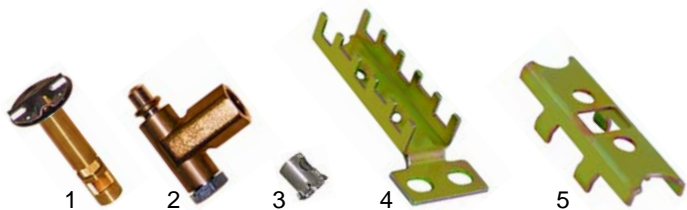

Item	Order	Description	Model	OEM
1	100843	pilot burner upper part		33A1080
2	100883	pilot burner lower part		33A2900
3	100885	aeration sleeve	31PD6, 31PI6	33A0970
4	100886	pilot burner holder		33A1000
5	100887	pilot burner clamp		33A0950