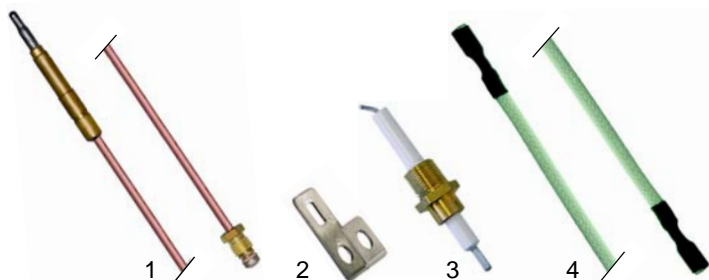

Item	Order	Description	Model	OEM
1	102033	thermocouple 320mm	Junior (1 series),	33A0390
1	102034	thermocouple 600mm	Combi (1 series)	33A0400
2	100950	thermocouple holder	Junior	35T0680
3	100712	electrode		32T0080
4	100036	ignition cable 500mm		32A0040 32A0050
4	100037	ignition cable 1000mm		32A0060 32A0010