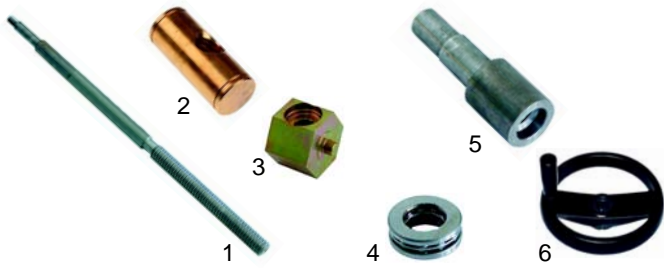

Suitable for Angelo Po

Tilting bratt pans (mechanical)

Item	Order	Description	Model	OEM
1	514041	threaded rod		36G1170
2	514249	nut		36G1250
3	514064	bearing holder	31R, 31RE	36C0940
4	514042	ball bearing		36F0340
5	514043	shaft		36G1290
6	690086	hand wheel		36M4910