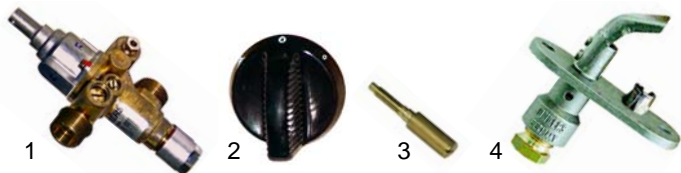

Item	Order	Description	Model	OEM
1	101096	gas tap, CH110		33A0580
2	110064	knob	Combi series (old), Major series (old)	36M0660
3	110066	pin		
4	100058	pilot burner		33A0470