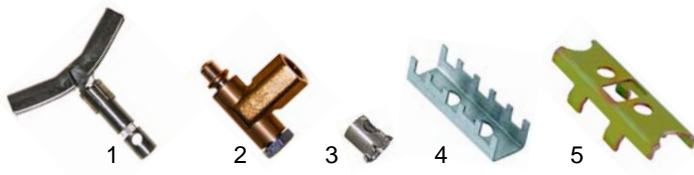

Item	Order	Description	Model	OEM
1	100835	pilot burner upper part		32Z2241
2	100883	pilot burner lower part	0A1FR1G,	33A2900
3	100885	aeration sleeve	0A1FR1GD,	33A0970
4	100188	pilot burner holder	1A1FR1G,	35R3540
5	100887	pilot burner clamp	1A1FR1GD	33A0950