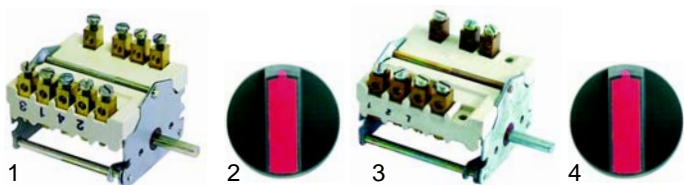

Item	Order	Description	Model	OEM
1	300105	5-position switch	31PIE6	32W3260
2	110142	knob		36M2400
3	300133	5-position switch	71PIE15, 71PIE15A, 91PIE15, 91PIE15A	32W0520 32W1050 36M2400
4	110142	knob