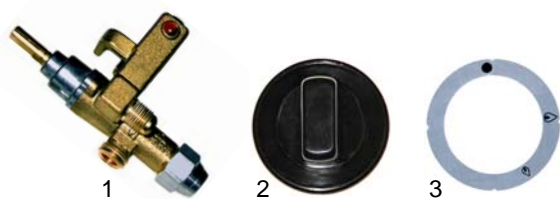

Item	Order	Description	Model	OEM
1	101068	gas tap-conversion kit		33A0070 6004730
2	110081	knob	Junior	36M0770
3	110083	symbol ring		36M0600