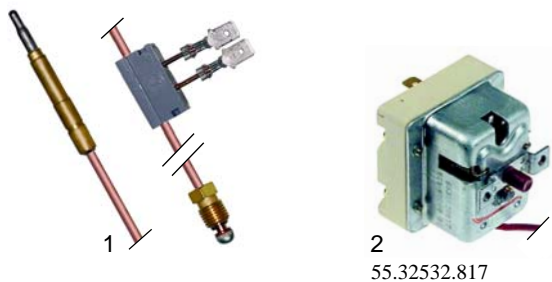

Item	Order	Description	Model	OEM
1	102069	thermocouple with interrupter, 600mm	0A0BMG, 1A0BMG	33A0140
2	375528	safety thermostat		32V0460