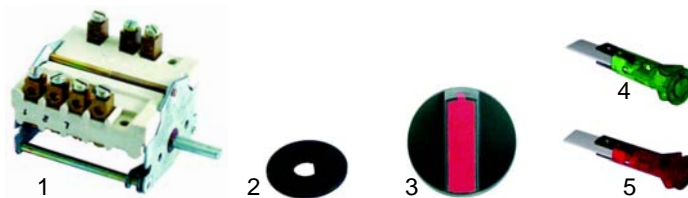

Item	Order	Description	Model	OEM
1	300133	switch		32W0520 32W1050
2	550493	gasket	30CPSE,	3150790
3	110142	knob	70CPE, 90CPE	36M2400
4	359139	signal lamp/green, 230 V		32W1330
5	359138	signal lamp/red, 230 V		32W1340