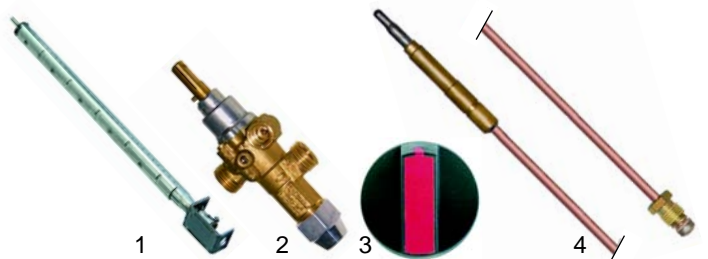

Salamander (gas)

Item	Order	Description	Model	OEM
1	105304	burner		34A1640
2	101095	gas tap		33D1170
3	110141	knob	60SM	36M3050
4	102034	thermocouple, 600mm		33A1060