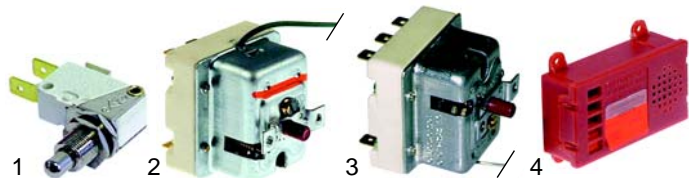

Components (electric)

Item	Order	Description	Model	OEM
1	345032	micro switch	universal	32W3340
2	375634	safety thermostat	FC_, FCV_EM, FCV_,	32Z5511
3	375220	safety thermostat	FCV_DM/DS	32Z6790
4	350070	buzzer	FCV	32Z5860