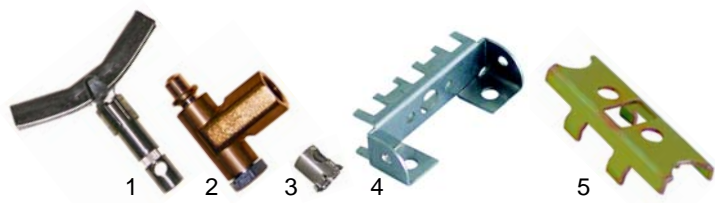

## A Bains-marie (gas)

Suitable for Angelo Po

Item	Order	Description	Model	OEM
1	101432	Minisit controller, 90 C	60BM, 61BM	32Z0360
2	101137	cover		
3	110068	knob		36M0950

Item	Order	Description	Model	OEM
1	100835	pilot burner upper part	0A0BMG, 1A0BMG	32Z2241
2	100883	pilot burner lower part		33A2900
3	100885	aeration sleeve		32A0970
4	100850	pilot burner holder		35R1460
5	100887	pilot burner clamp		33A0950