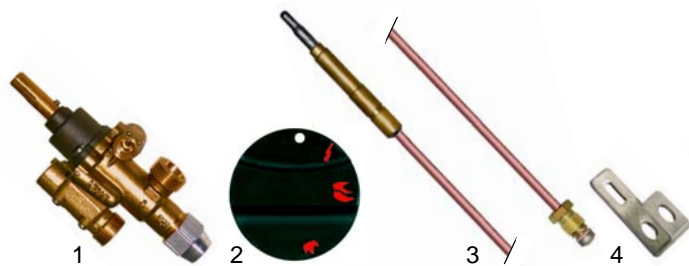

Item	Order	Description	Model	OEM
1	101085	gas tap		33A0100
2	110143	knob	Combi series (old), Major series (old)	36M0560
3	102033	thermocouple, 320mm		
3	102034	thermocouple 600mm		33A0400
4	100950	thermocouple holder		35T0680