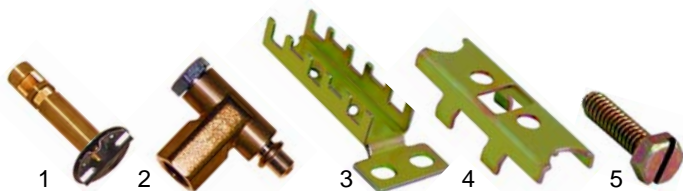

Item	Order	Description	Model	OEM
1	100843	upper part	universal	33A1080
2	100883	lower part		33A2900
3	100886	holder		33A1000
4	100887	clamp		33A0950
5	100888	screw		33A0980

Item	Order	Description	Model	OEM
1	100736	electrode	universal	32T0141
2	100189	ignition cable, 150mm		32A1640
3	101002	ignition unit		32T0041