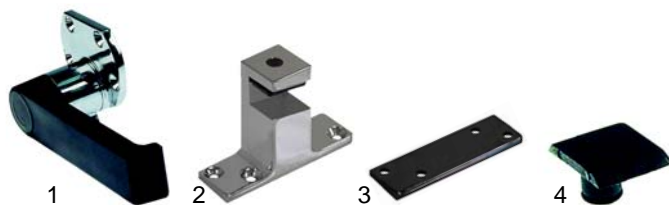

Components (mechanical)

Item	Order	Description	Model	OEM
1	690500	door handle	universal	36M6380
2	700098	door catch		36M0820
3	514281	washer		36M1570
4	690136	sliding plate		3FL0197