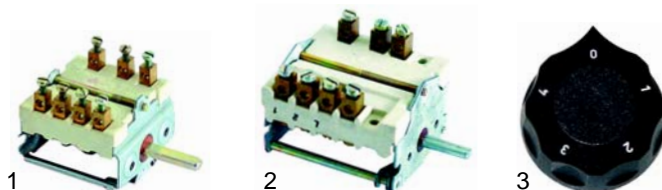

Item	Order	Description	Model	OEM
1	102034	thermocouple, 600mm		33A1060, 33A1260
2	100179	ignition cable, 1200mm	Delta, Omega	32A2540
3	100183	ignition cable (dimensions)		32A2530

Item	Order	Description	Model	OEM
1	100012	piezoelectric igniter		32T0150
2	101730	disc	Delta, Omega	3191100
3	101339	cap		37Q2100

## Open tops (electric)

Item	Order	Description	Model	OEM
1	490016	2000W/230V (180mm)	Junior (1 series) 50,51,52	32G0030
2	490020	2600W/230V (220mm)		32G0020

Item	Order	Description	Model	OEM
1	490017	2000W/400V (180mm)	Junior (2 series) 30,31,32	32G0290 32G1320
2	490021	2600W/400V (220mm)		32G0300 32G1330
3	490070	3000W/230V (300x300mm)	Senior	32G1201
3	490071	4000W/230V (300x300mm)		32G1210 32G1211
3	490057	3000W/400V (300x300mm)	Senior, Delta, Omega	32G1090 32G0930
3	490074	4000W/400V (300x300mm)		32G1080 32G0940