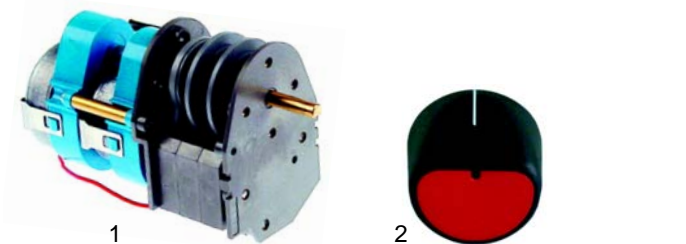

Item	Order	Description	Model	OEM
1	360335	timer	FCV61/101, FCV61E/101E,	32Z6330
2	110925	knob	FCV141/241, FCV141E/241E	36M4560