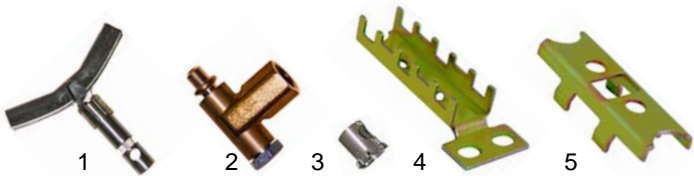

Item	Order	Description	Model	OEM
1	100835	pilot burner upper part		32Z2241
2	100883	pilot burner lower part		33A2900
3	100885	aeration sleeve	30F, 30FS, 70F, 71F	33A0970
4	100886	pilot burner holder		33A1000
5	100887	pilot burner clamp		33A0950