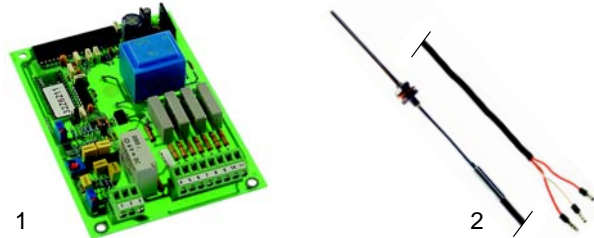

Item	Order	Description	Model	OEM
1	401218	control p.c.b.	FCV3EM, FCV_	32Z6210
2	379934	sensor		32Z6191