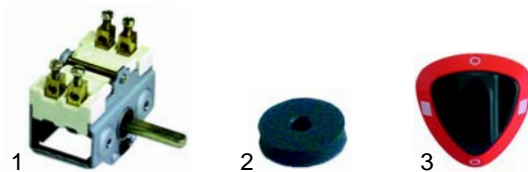

Item	Order	Description	Model	OEM
1	300020	switch		32W0490
2	550492	gasket	Delta, Omega	3152240
3	110927	knob		6300481