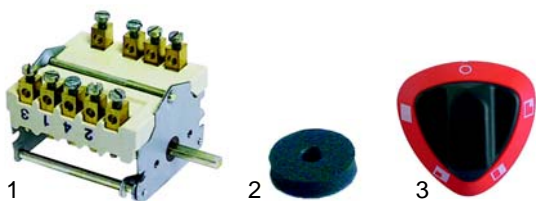

Item	Order	Description	Model	OEM
1	300105	5-position switch	1A1PI12E, 1A1PI12EA	32W326V
2	550492	gasket		3152240
3	110908	knob		6300485