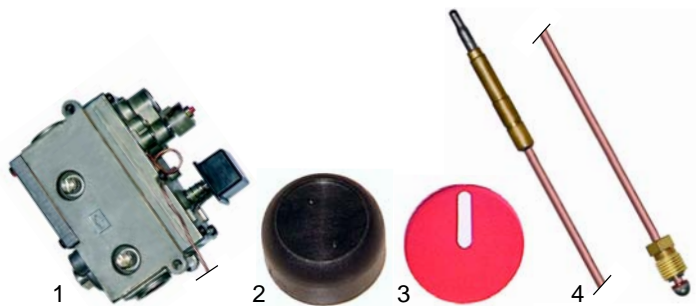

## Ovens (gas)

Item	Order	Description	Model	OEM
1	105335	burner	Junior (2 series) (30,31,32)	34A1520
2	105279	burner	Senior (70,71,72,73,90,91,92)	34A1370
3	105337	burner	Delta, Omega	34A1880

Item	Order	Description	Model	OEM
1	101900	gas thermostat		33A2840
2	110140	knob	Junior (2 series)	36M2390
3	102038	thermocouple, 1500mm	(31,32)	33A0520
4	100002	piezoelectric igniter		32T0130