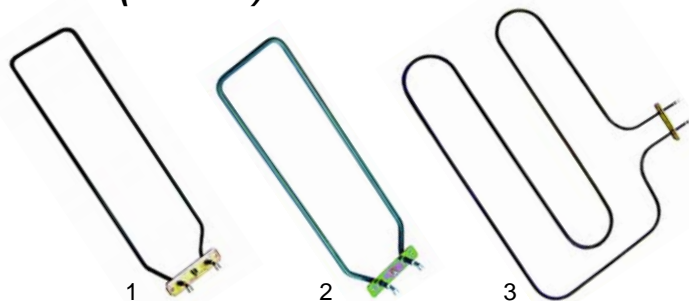

Ovens (electric)

Item	Order	Description	Model	OEM
1	415171	900W/230V	Junior (52/E), Combi (62/GE)	32G0080
2	416676	800W/230V	Junior (51/GE)	32G0160
3	415169	2700W/400V	Senior 71GE/71E, Delta, Omega	32G0950 32G0951