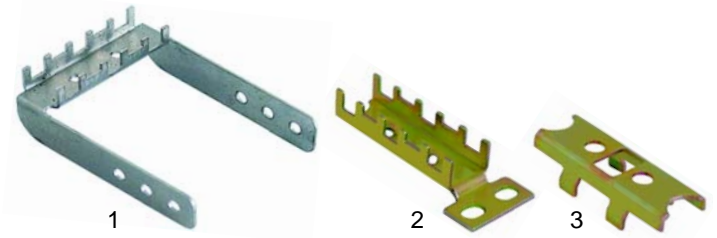

Item	Order	Description	Model	OEM
1	100168	pilot burner holder	Junior	35V9130
2	100886	pilot burner holder	Senior, Delta, Omega	33A1000
3	100887	supporting arm	Junior, Senior, Delta, Omega	33A0950