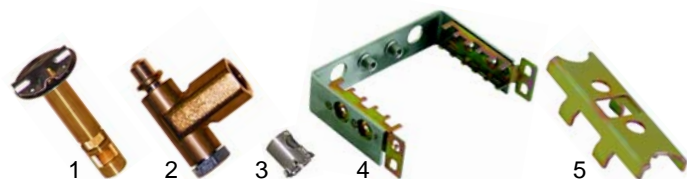

Item	O-No.	Description	Model	OEM
1	100843	pilot burner upper part		33A1080
2	100883	pilot burner lower part		33A2900
3	100885	aeration sleeve	74PD10/15, 71PI10, 71PI10A	33A0970
4	100812	pilot burner holder		35R0100
5	100887	pilot burner clamp		33A0950