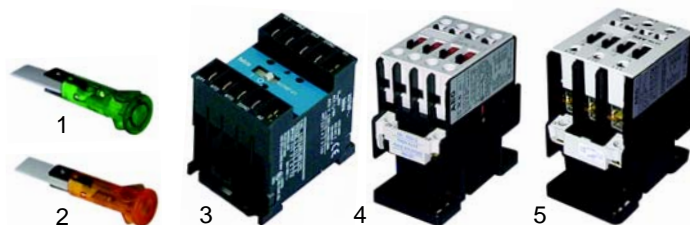

Item	Order	Description	Model	OEM
1	359139	signal lamp, 230V		32W1330
2	359140	signal lamp, 230V		32W0790
3	380415	contactor	31RE, 71ARE, 91ARE	32Z4471
4	380262	contactor		32Z2080 32Z2083
5	380265	contactor		32Z2091