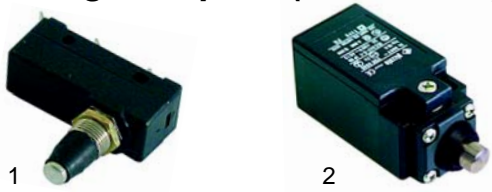

Tilting bratt pans (motor drive)

Item	Order	Description	Model	OEM
1	345679	micro switch	71AR	32W0960
2	345337	limit switch	71RA, 91RB, Delta, Omega	32W3251