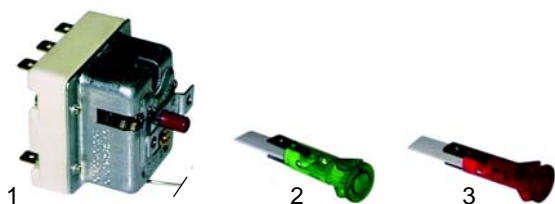

Item	Order	Description	Model	OEM
1	390166	safety thermostat	31PIE6,	32Z2710
2	359139	signal lamp, 230 V	71PIE15/15A, 91PIE15/15A	32W1330 32W1340
3	359138	signal lamp, 230 V