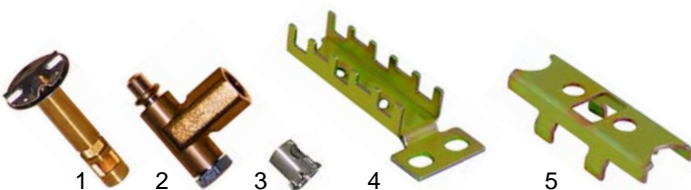

Item	Order	Description	Model	OEM
1	100843	pilot burner upper part		33A1080
2	100882	pilot burner lower part		33A0960
3	100885	aeration sleeve	71AR, 91AR	33A0970
4	100886	pilot burner holder		33A1000
5	100887	pilot burner clamp		33A0950