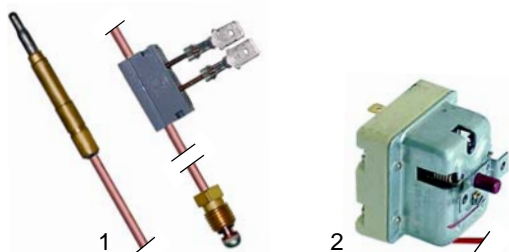

Item	Order	Description	Model	OEM
1	102070	thermocouple with interrupter, 1000mm	31PI6, 71PI10/ 10A, 91PI10/10A	33A0900
2	375335	safety thermostat		32Z4770