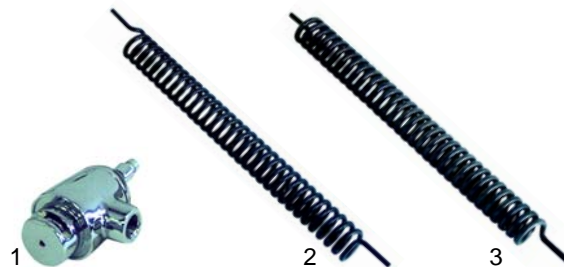

Item	Order	Description	Model	OEM
1	540722	safety valve	71PI_A, 91PI_A, 1API_A	33G0150
2	700185	spring (lid)	31PD6/PI6/PIE6	36G1300
3	700186	spring (lid)	71PD10/15, 71PI10/10A/ E15/E15A, 91PI10/10A/ E15/E15A, 1A1PD1G/2G/ 1GA, 1A1PI1G/1GA	36G2640