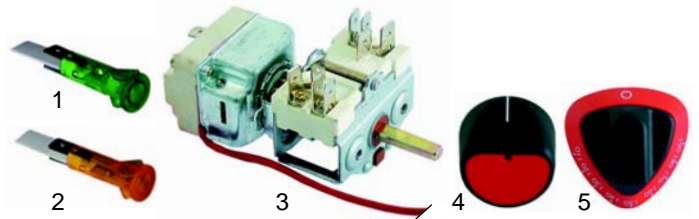

Item	Order	Description	Model	OEM
1	359139	signal lamp, 230V	30F1B, 30FS2B,	32W1330
2	359140	signal lamp, 230V	70F1B, 90F110B,	32W0790
3	375288	thermostat switch/combination	71F2B, 91F210B, 91F223B	32Z6630
4	110925	knob	Junior, Senior	36M4560
5	110926	knob	Delta, Omega	6300480