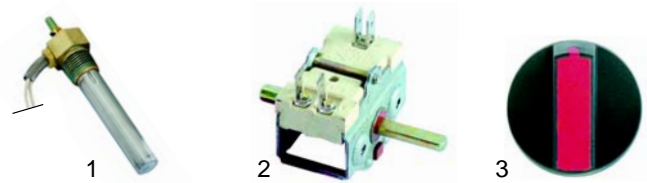

Fryers (electric)

Item	Order	Description	Model	OEM
1	375287	thermostat	30F1, FS2,	6300359
2	301153	switch	70FS1, 71F2,	32W2550
3	110142	knob	91F210	36M2400