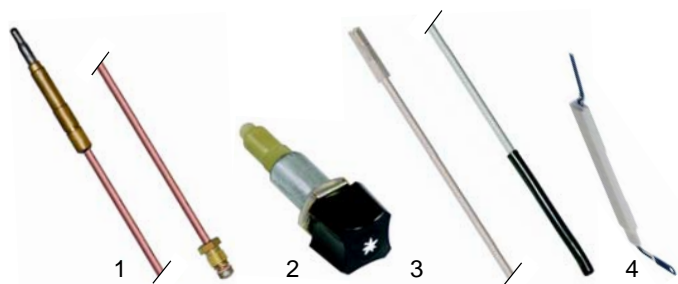

Item	Order	Description	Model	OEM
1	102034	thermocouple, 600mm	Combi	33A0400
2	100002	piezoelectric igniter		32T0130
3	100037	ignition cable, 900mm		32A0140
4	100798	electrode		32T0060