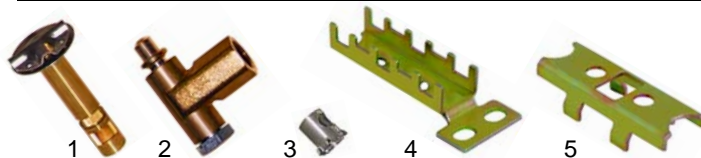

Item	Order	Description	Model	OEM
1	100843	pilot burner upper part	Junior/2 series, Senior, Delta, Omega	33A1080
2	100883	pilot burner lower part		33A2900
3	100885	aeration sleeve		33A0970
4	100886	pilot burner holder		33A1000
5	100887	pilot burner clamp		33A0950