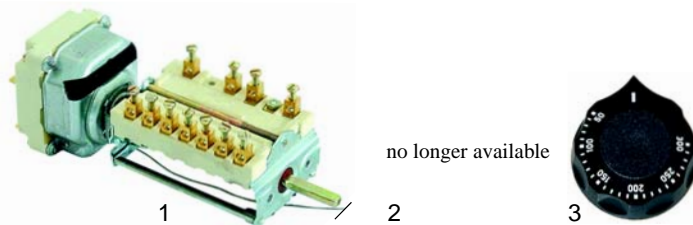

Item	Order	Description	Model	OEM
1	375265	thermostat switch/ combination	Junior 51GE, 52E	32W0030
2	no longer available	thermostat switch/ combination	Junior 52ETC, Combi GE/61E	32W0320
3	110114	knob 300 C		alternative 36M0610