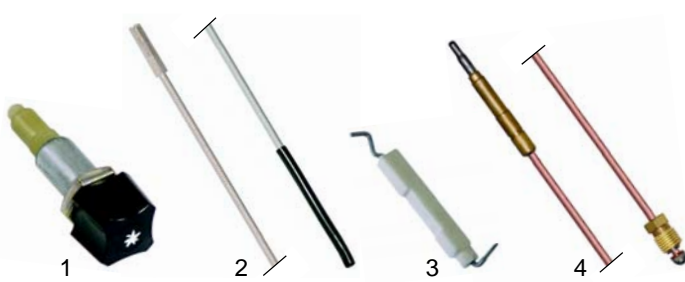

Item	Order	Description	Model	OEM
1	100002	piezoelectric igniter	070BM, 071BM, 090BM, 091BM	32T0130
2	100037	ignition cable, 900mm		32A0210
3	100736	electrode		32T0141
4	102042	thermocouple, 850mm		33A1140