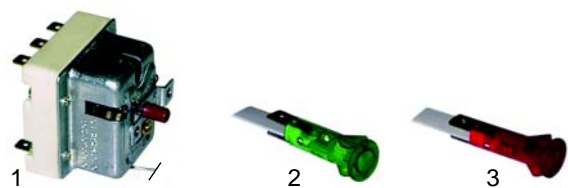

Item	Order	Description	Model	OEM
1	390166	safety thermostat	1A1PI12E, 1A1PI12EA	32Z2710
2	359019	signal lamp, 400V		32W1561
3	359020	signal lamp, 400V		32W1550