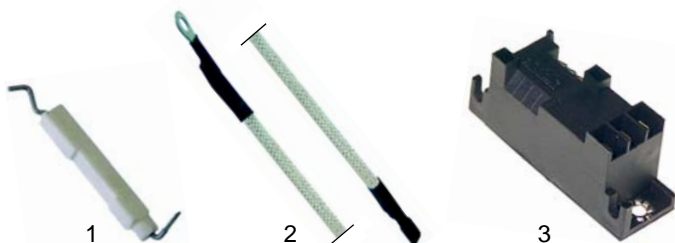

Item	Order	Description	Model	OEM
1	100843	upper part	universal	33A1080
2	100883	lower part		33A2900
3	100886	holder		33A1000
4	100887	clamp		33A0950
5	100888	screw		33A0980

Item	Order	Description	Model	OEM
1	100736	electrode	universal	32T0141
2	100189	ignition cable, 150mm		32A1640
3	101002	ignition unit		32T0041