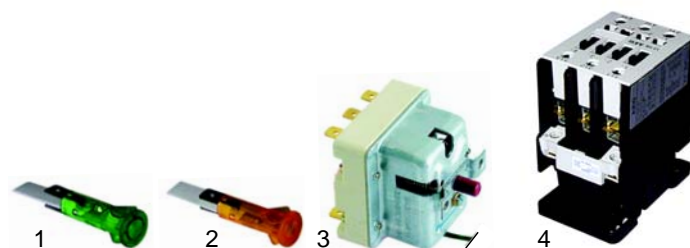

Item	Order	Description	Model	OEM
1	359139	signal lamp, 230V	1A1BR1E,	32W1330
2	359140	signal lamp, 230V	1A1BR1EA,	32W0790
3	375307	safety thermostat	2A1BR1E,	32Z9201
4	380265	contactor	2A1BR1EE	32Z2091