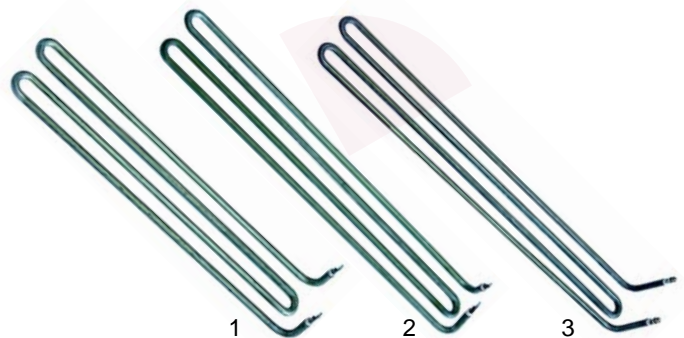

Tilting bratt pans (electric)

Item	Order	Description	Model	OEM
1	416595	1500W/230V	31RE	32G1921
2	416596	1750W/230V	71ARE, 91ARE	32G0251
3	416597	2000W/230V	1A1BR1E, 1A1BR2EA, 2A1BR_E, 2A1BR_EA	32G2481