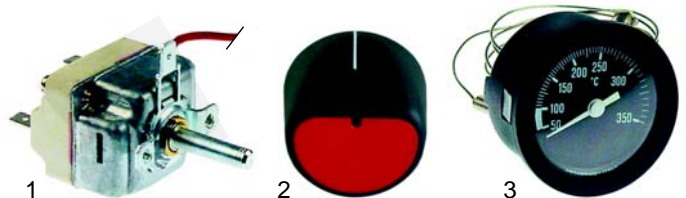

Item	Order	Description	Model	OEM
1	375632	thermostat		32Z5880
2	110925	knob	FC61/101, FC61E/101E	36M4560
3	541347	thermometer		32Z0151