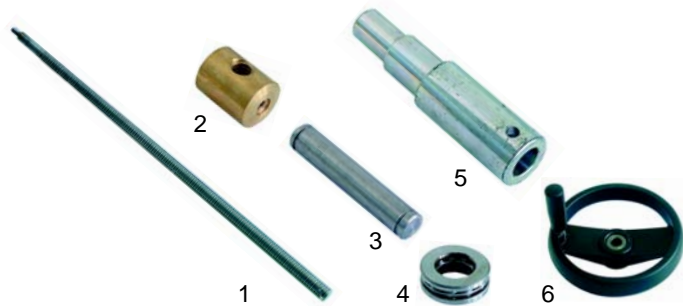

Boiling pans (gas)

Item	Order	Description	Model	OEM
1	514044	threaded rod		36G8110
2	514045	nut		36G8130
3	514046	bearing holder	1A1BR1G/2G, 2A1BR1G/2G,	36C2830
4	514042	ball bearing	1A1BR1E, 2A1BR1E	36F0340
5	514047	shaft		36G8120
6	690249	hand wheel		36M5560 36M5562