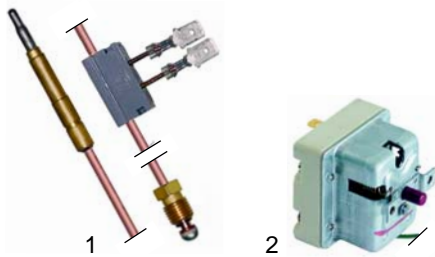

Item	Order	Description	Model	OEM
1	102069	thermocouple with interrupter, 600mm	Delta,	33A0140
2	375286	safety thermostat, 285 C	Omega	32Z5610