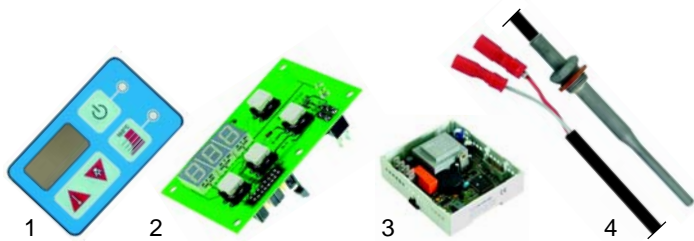

Item	Order	Description	Model	OEM
1	400676	fascia	Delta, Omega	37M8560
2	400677	display p.c.b.		32V0780
3	400678	monitoring unit		32Z9090
4	379910	sensor		32V0030