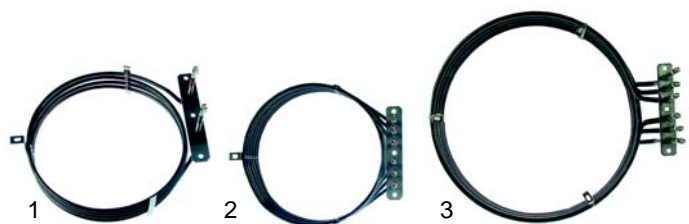

Item	Order	Description	Model	OEM
1	418099	2800W	FCV3	32G0430
2	418100	4150W	FCV4	32G1940
3	418101	8700W	FC61, FCV61	32G1691