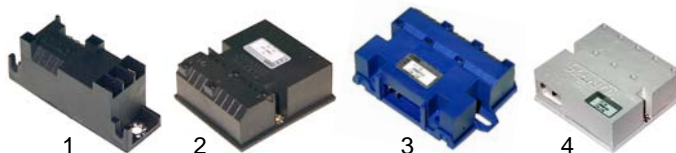

Item	Order	Description	Model	OEM
1	101002	ignition unit, 2-outlets		32T0050 32T0040
2	101003	ignition unit, 4-outlets	Junior	32T0030
3	101004	ignition unit, 6-outlets		32T0020
4	101005	ignition unit, 7-outlets		32T0020