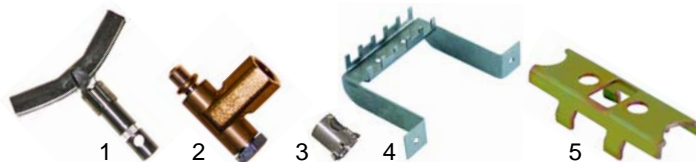

Item	Order	Description	Model	OEM
1	100835	pilot burner upper part		32Z2241
2	100883	pilot burner lower part	30CPS,	33A2900
3	100885	aeration sleeve	70CP,	33A0970
4	100185	pilot burner holder	90CP	35S5080
5	100887	pilot burner clamp		33A0950