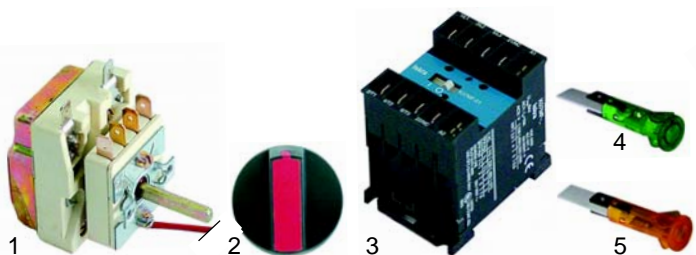

Item	Order	Description	Model	OEM
1	375296	thermostat, 310 C		32Z2670
2	110142	knob		36M2400
3	380415	contactor	Senior	32Z4471
4	359139	signal lamp/green, 230V		32W1330
5	359140	signal lamp/yellow, 230V		32W0790