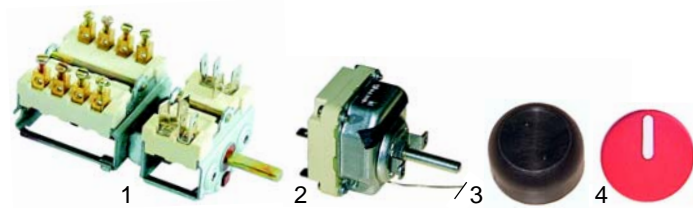

Item	Order	Description	Model	OEM
1	345996	switch combination	Senior, Delta, Omega	32W1440
2	375038	thermostat		32Z2560
3	110294	knob		36M2620
4	110292	symbol	Senior	36M2800