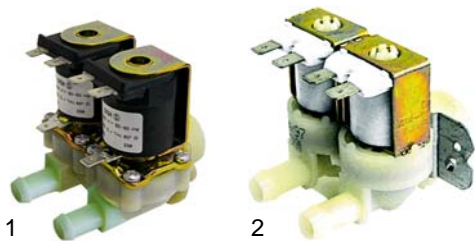

Solenoid valve

Item	Order	Description	Model	OEM
1	370158	solenoid valve, double	FC_, FCV_	33D2410
2	370021	solenoid valve, double	FCV3_, FCV4	33D1641