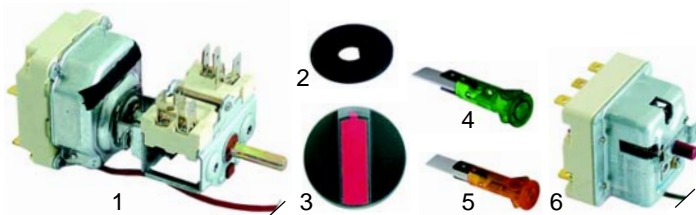

Item	Order	Description	Model	OEM
1	375274	thermostat-switch combination		32Z7400
2	550493	gasket		3150790
3	110142	knob	Junior, Senior	36M2400
4	359139	signal lamp/green, 230V	(chromium-plated plate)	32W1330
5	359140	signal lamp/yellow, 230V		32W0790
6	375307	safety thermostat		32Z9201