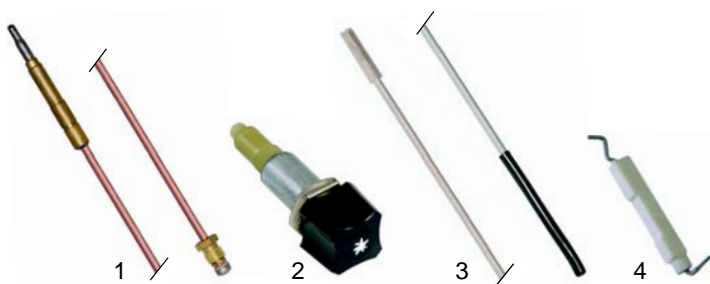

Item	Order	Description	Model	OEM
1	102034	thermocouple, 600mm	Junior/2 series, Senior	33A1060
2	100002	piezoelectric igniter		32T0130
3	100037	ignition cable, 900mm		32A0210
4	100736	electrode		32T0141