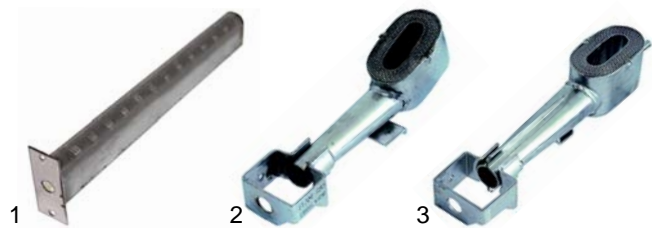

Fryers (gas)

Item	Order	Description	Model	OEM
1	104136	bar burner, 335mm	1841, 1842, 1821	34A0230
2	105349	Venturi	30F, 30FS, 70F, 71F	34A1530
3	105344	Venturi	30F1, 30F1B, 30FS2, 30FS2B, 70F1, 70F1B, 90F110B, 71F2, 71F2B, 91F210, 91F210B, 91F223B, 0A1FR1G, 0A1FR1G0, 0A1FR2G, 0A1FR2G0	34A1670