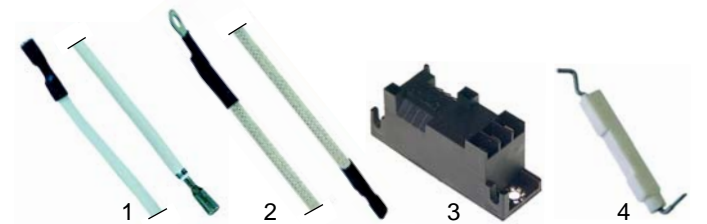

Item	Order	Description	Model	OEM
1	100190	ignition cable	1ABR_G,	32A0390
2	100189	ignition cable/dimensions	1ABR_GA,	32A1640
3	101002	ignition unit	2ABR_G,	32T0041
4	100736	electrode	2ABR_GA	32T0141