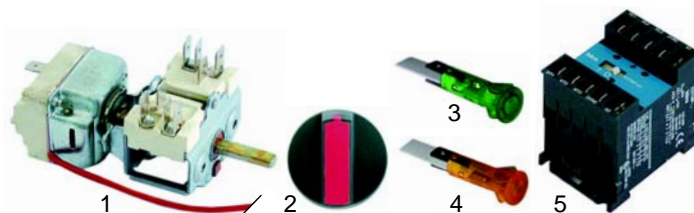

Item	Order	Description	Model	OEM
1	375276	thermostat switch, complete		32Z3290
2	110142	knob	070BME, 071BME, 090BME, 091BME	36M2400
3	359139	signal lamp/green, 230V		33W1330
4	359140	signal lamp/yellow, 230V		33W0790
5	380415	contactor		32Z4471