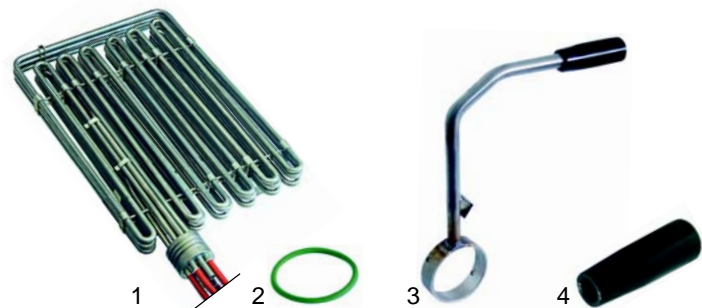

Item	Order	Description	Model	OEM
1	416589	18000 W/230 V	Delta, Omega	32G2400
2	532450	gasket		3152150
3	693095	lever		30T3410
4	514065	handle		36M5750