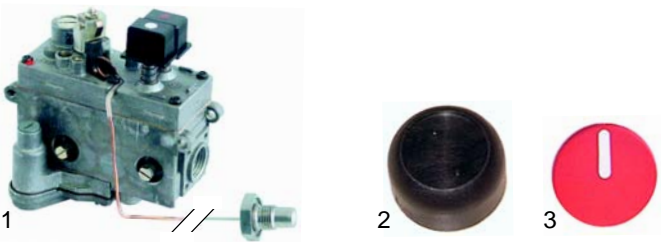

## A Bains-marie (gas)

Suitable for Angelo Po

Item	Order	Description	Model	OEM
1	101432	Minisit controller, 90 C	60BM, 61BM	32Z0360
2	101137	cover		
3	110068	knob		36M0950

Item	Order	Description	Model	OEM
1	100835	pilot burner upper part	0A0BMG, 1A0BMG	32Z2241
2	100883	pilot burner lower part		33A2900
3	100885	aeration sleeve		32A0970
4	100850	pilot burner holder		35R1460
5	100887	pilot burner clamp		33A0950