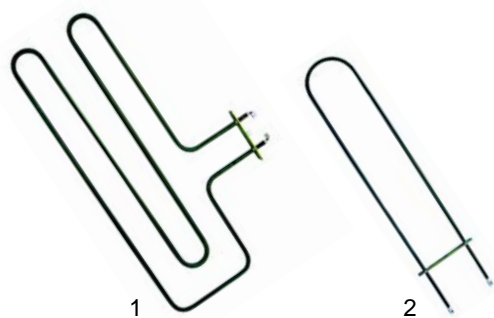

Item	Order	Description	Model	OEM
1	415673	2600W/400V		32G1621 32G1630
2	416677	2600W/400V	Junior (31GE, 31TCE)	32G0151 32G1350