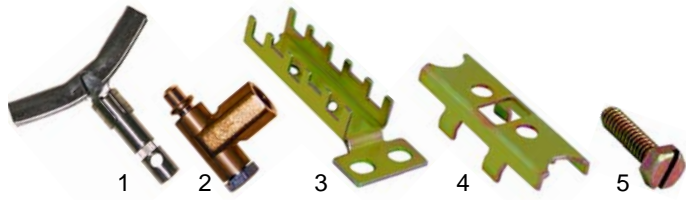

Item	Order	Description	Model	OEM
1	100835	upper part		32Z2241
2	100883	lower part		33A2900
3	100886	holder	60SM	33A1000
4	100887	clamp		33A0950
5	100888	screw		33A0980