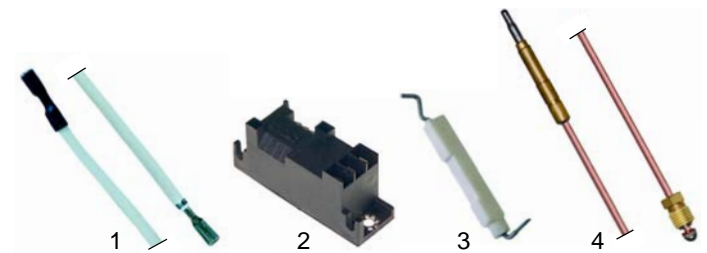

Item	Order	Description	Model	OEM
1	100190	ignition cable		32A0061
2	101002	ignition unit	71AR, 91AR, 71RA, 91RA	32T0041
3	100736	electrode		32T0141
4	102042	thermocouple		33A1140