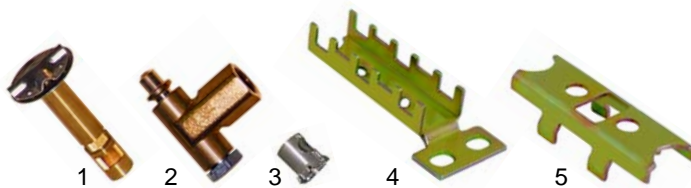

Item	Order	Description	Model	OEM
1	100843	pilot burner upper part	31R, 71RA,	33A1080
2	100883	pilot burner lower part	91RA,	33A2900
3	100885	aeration sleeve	1ABR_G,	33A0970
4	100886	pilot burner holder	1ABR_GA,	33A1000
5	100887	pilot burner clamp	2ABR_G, 2ABR_GA	33A0950