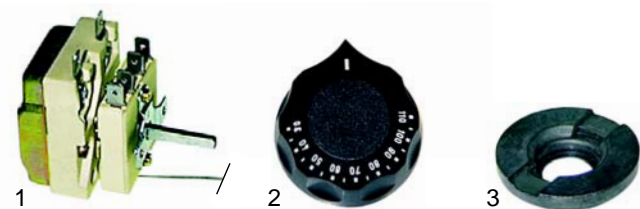

Item	Order	Description	Model	OEM
1	390033	thermostat		32Z0410
2	110116	knob	050BME, 051BME, 60BME, 61BME	3110114 3110117
3	510167	ring		3150270

no longer available

Item	Order	Description	Model	OEM
1	n. l. a.	thermostat, 3-pole		32Z0130
2	375143	thermostat, 3-pole	61BME	alternative 32Z0130
3	110116	knob		36M0610