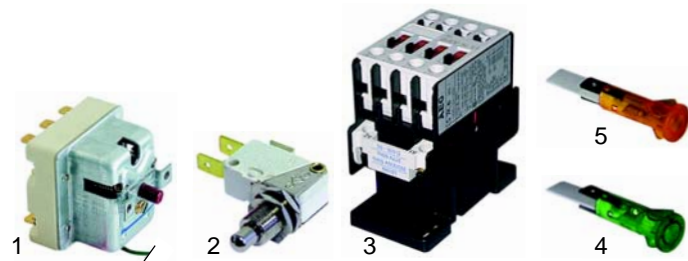

Item	Order	Description	Model	OEM
1	375290	safety thermostat, 240 C, 65.32549.827	030FE, 030FE1,	32Z3631
2	345032	micro switch	030FE1B, 030FES, 030FES2,	32W1660
3	380262	contactor, 6500W heating power	030FES2B, 70FE, 70FE1, 70FE1B,	32Z2083 32Z2080
3	380265	contactor, 15000W heating power	70FES, 70FES2, 71FE, 71FE2,	32Z2091
4	359139	signal lamp, 230 V	091FE28,	32W1330
5	359034	signal lamp, 400 V	091FE28B	32W0790