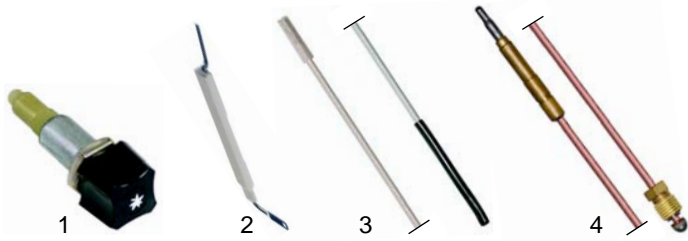

Item	Order	Description	Model	OEM
1	100002	piezoelectric igniter	50F, 51F, 1841,	32T0130
2	100798	electrode	1842, 30F, 30FS,	32T0060
3	100037	ignition cable, 1000mm	70F, 71F	32A0140
4	102041	thermocouple, 600mm	50F, 51F, 1841,	32A0340
4	102043	thermocouple, 1000mm	1842	32A0310