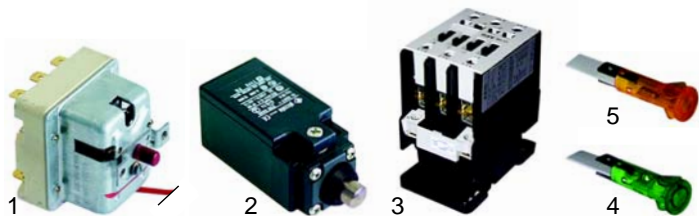

Item	Order	Description	Model	OEM
1	375292	safety thermostat, 253 C, 55.32559.809		32V0970
2	345337	limit switch		32W3251
3	380265	contactor	Delta, Omega	32Z2091
4	359139	signal lamp, 230V		32Z2091 32W1330
5	359140	signal lamp, 230V		32W0790