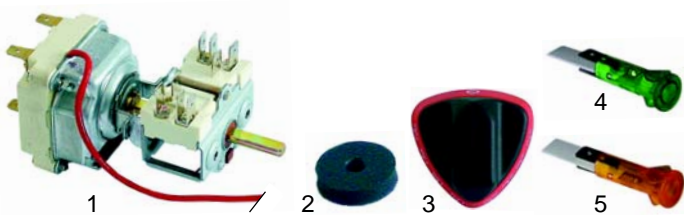

Item	Order	Description	Model	OEM
1	375299	thermostat switch/combination		32V0661
2	550492	gasket	1ABR_G,	3152240
3	110933	knob	1ABR_GA,	6300491
4	359139	signal lamp, 230V	2ABR_G,	32A1330
5	359140	signal lamp, 230V	2ABR_GA	32W0790