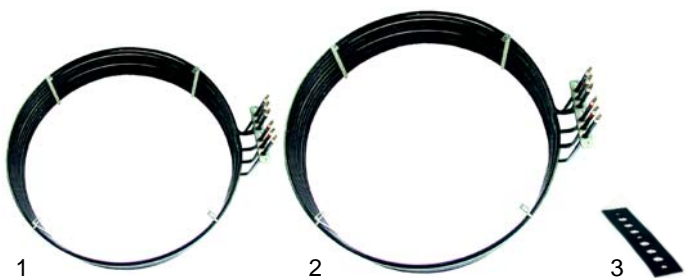

Item	Order	Description	Model	OEM
1	418102	16900W	FC101, FCV101, FCV141	32G1701
2	418103	24000W	FC241, FCV241, FCV401	32G1711
3	550684	gasket	universal	37Q3220