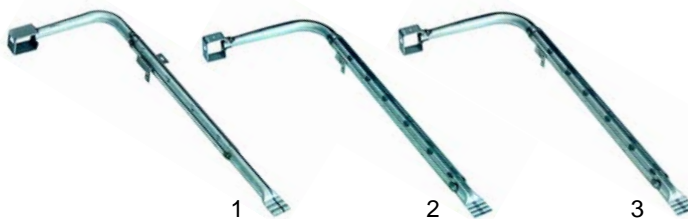

Ovens (gas)

Item	Order	Description	Model	OEM
1	105335	burner	Junior (2 series) (30,31,32)	34A1520
2	105279	burner	Senior (70,71,72,73,90,91,92)	34A1370
3	105337	burner	Delta, Omega	34A1880