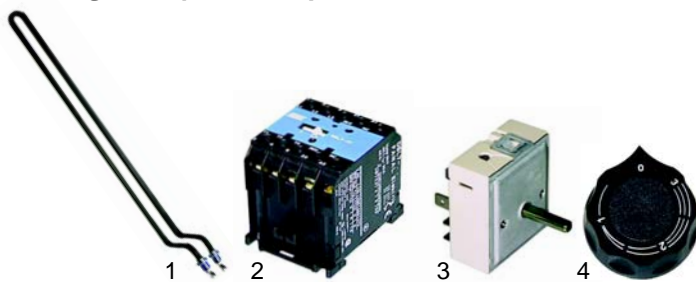

Chargrills (electric)

Item	Order	Description	Model	OEM
1	415148	750W/230V		32G0140
2	380212	contactor	Junior 050	32Z2080
3	380015	energy regulator	GRES	32Z0170
4	110117	knob		alternative 36M0750