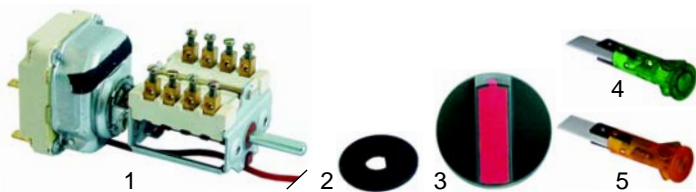

## Fry tops (electric)

Item	Order	Description	Model	OEM
1	480036	550W/230V	Combi 061FTE	32G0050
2	415179	1750W/230V	Junior	32G1262 32G1260
3	416678	1700W/400V	Junior (chromium-plated plate)	32G1040

Item	Order	Description	Model	OEM
1	416684	650W/230V	Senior	32G0900 32G0200 32G0201
2	416679	2200W/400V	Senior (chromium-plated plate)	32G1870
3	416680	2200V/230V	Delta, Omega	32G2370