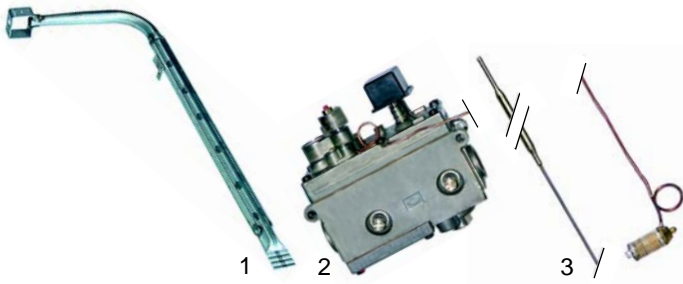

Suitable for Angelo Po

Ovens (gas)

Item	Order	Description	Model	OEM
1	105279	burner		34A1370
2	101132	Minisit controller	FS30	33A1030
3	102102	sensor		-