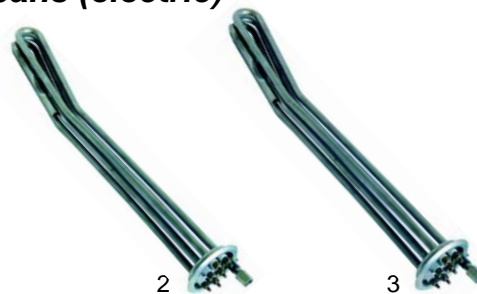

Boiling pans (electric)

Item	Order	Description	Model	OEM
1	416598	4540W/3 phases 230 V	31PIE6	32G9131
2	416599	7000W/3 phases 230 V	71PIE15, 91PIE15, 91PIE15A, 71PIE15A	32G1031 32G1160 32G0770
3	416600	7000W/3 phases 400 V	1A1PI12E, 1A1PI12EA	32G2330