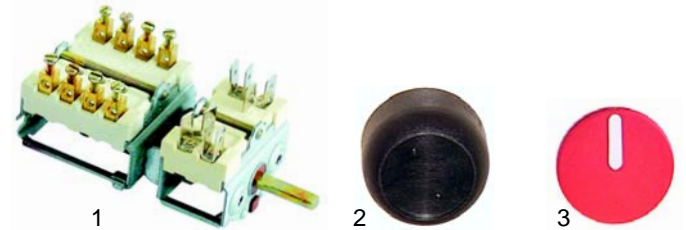

Item	Order	Description	Model	OEM
1	345996	switch, complete		32W1440
2	110294	knob	FS30E	36M2620
3	110292	symbol		36M2800