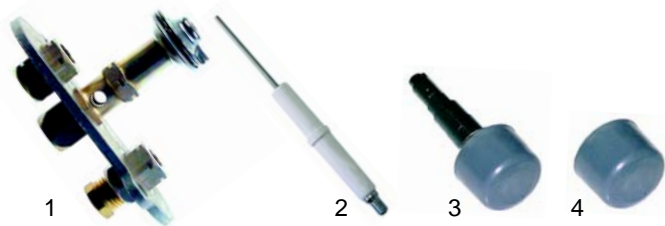

Item	Order	Description	Model	OEM
1	100054	pilot burner		33A0880
2	100701	electrode	Delta, Omega,	32T0190
3	100012	piezoelectric igniter	0A1CP1G	32T0150
4	101339	cap	1A1CP1G	37Q2100