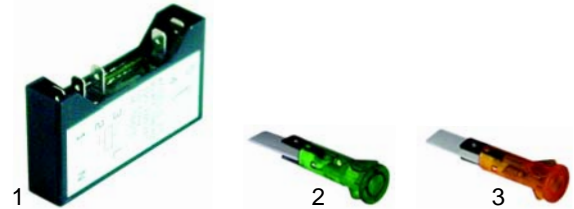

Item	Order	Description	Model	OEM
1	400958	stabiliser	30F1, FS2,	32Z5500
2	359139	signal lamp, 230V	70FS1, 71F2,	32W1330
3	359140	signal lamp, 230V	91F210	32W0790