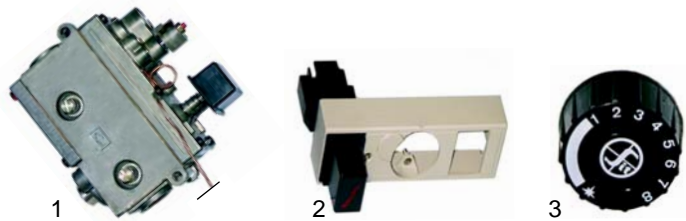

Item	Order	Description	Model	OEM
1	101131	Minisit controller, 190 C		33A0300
2	101136	cover	50F, 51F, 1841, 1842	6000380
3	110068	knob		36M0950