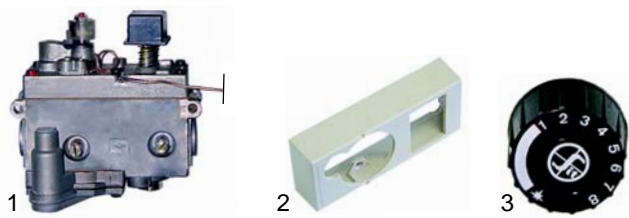

A Bains-marie (gas)

Suitable for Angelo Po

Item	Order	Description	Model	OEM
1	101432	Minisit controller, 90 C	60BM, 61BM	32Z0360
2	101137	cover		
3	110068	knob		36M0950