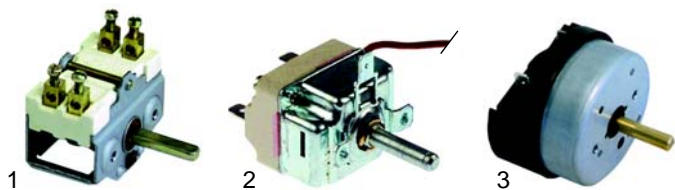

A Front screen

Item	Order	Description	Model	OEM
1	300020	switch	FC61/101,	32W0490
2	375631	thermostat	FC61E/101E,	32Z5820
3	350003	timer	FC241/241G, FC241E	32Z2200