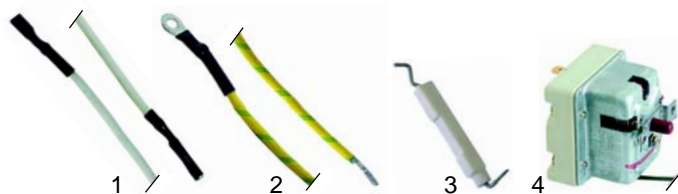

Item	Order	Description	Model	OEM
1	100197	ignition cable, 600mm	Junior/2 series, Senior (chromium-plated plate), Delta, Omega	32A0430
2	100173	ignition cable/dimensions		32A0441
3	100736	electrode		32T0141
4	375344	safety thermostat		32Z1400