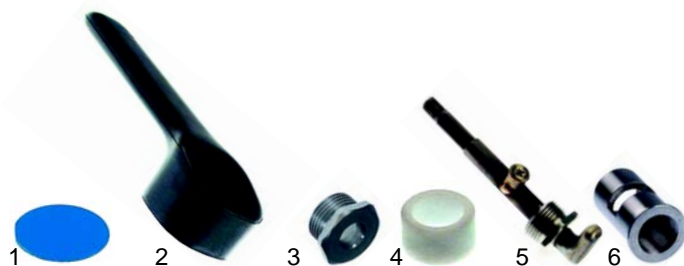

Item	Order	Description	Model	OEM
1	111746	cap	FCV3_, FCV4	37M4700
2	514290	handle		36M5340
3	514286	lamp holder		36D8011
4	514287	bush		36Q1360
5	514288	spigot		30G1650
6	514289	bush		36D3670

Item	Order	Description	Model	OEM
1	900441	door seal	FCV3_	37Q1001
2	900442	window seal	FCV4	37Q7400

no picture

2