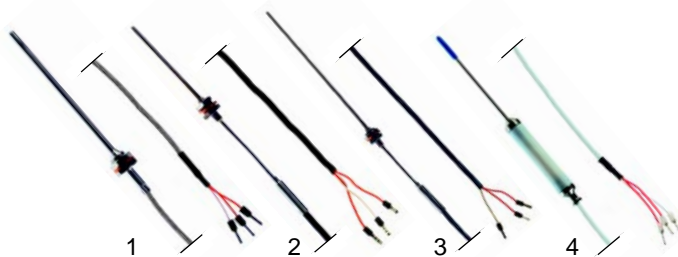

Item	Order	Description	Model	OEM
1	379931	sensor 4x85mm	FCV4E/EDS	32Z6780
2	379934	sensor 3x65mm	FCV4E/EDS	32Z3191
3	379932	sensor, 3x130mm	FCV_DM/DS	32Z6041
4	379933	core temperature sensor	FCV_DS	32Z1983