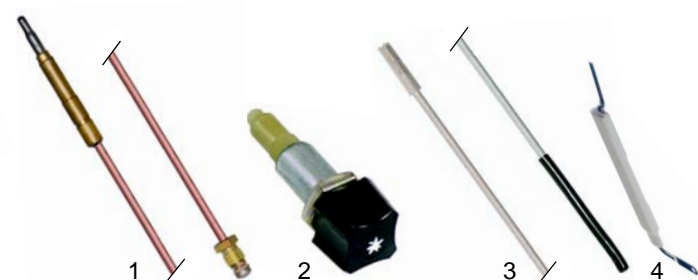

Item	Order	Description	Model	OEM
1	102034	thermocouple, 600mm	Combi	33A0400
2	100002	piezoelectric igniter		32T0130
3	100037	ignition cable, 900mm		32A0140
4	100798	electrode		32T0060