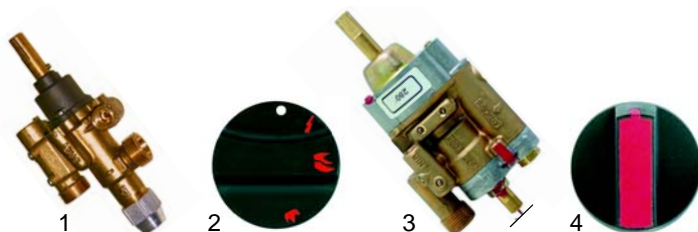

Item	Order	Description	Model	OEM
1	101085	gas tap	Junior 050, 051	33A0100
2	110143	knob	Combi 060, 061	36M0560
3	101900	gas thermostat	Junior 030, 031	33A2840
4	110140	knob		36M2390