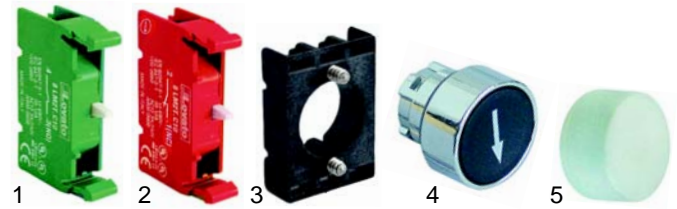

Item	Order	Description	Model	OEM
1	301170	contactor block, NO		32W3320
2	301171	contactor block, NC		32W3330
3	301169	holder	2A1BR_GA	32W3310
4	301196	push button		32W3300
5	301197	cover		37Q4030