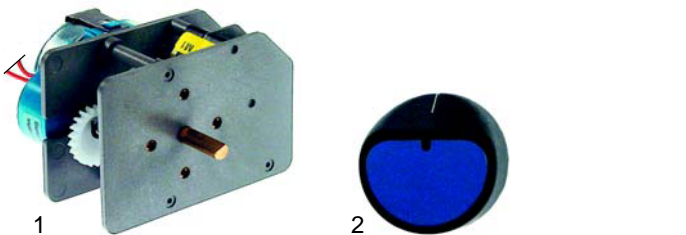

Item	Order	Description	Model	OEM
1	360334	timer	FCV3M,	32Z9630
2	111745	knob	FCV4EM	36M4970