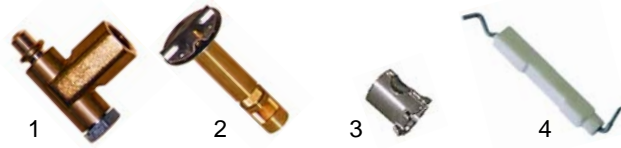

Item	Order	Description	Model	OEM
1	100883	pilot burner lower part		33A2900
2	100843	pilot burner upper part	universal	33A1080
3	100885	aeration sleeve	(TP+VA)	33A0970
4	100736	electrode		32T0141