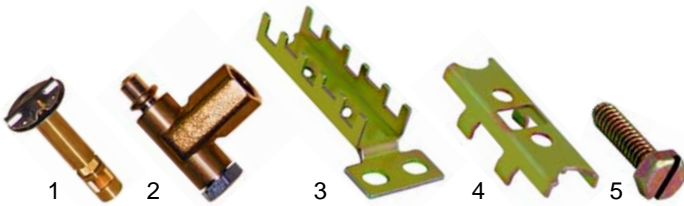

Item	Order	Description	Model	OEM
1	100843	upper part		33A1080
2	100882	lower part		33A0960
3	100886	holder	FS30	33A1000
4	100887	clamp		33A0950
5	100888	screw		33A0980