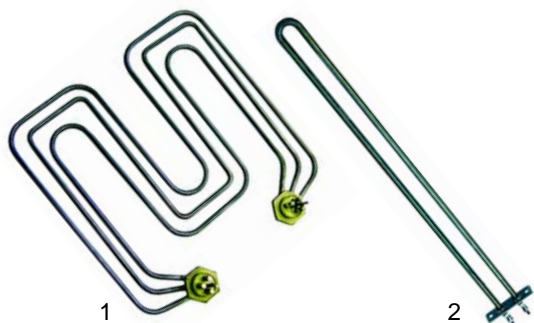

Item	Order	Description	Model	OEM
1	415175	4800W/3 phases 230V	61BME	32G0650
2	416683	1000W/230V	0A0BME, 1A0BME	32G2220