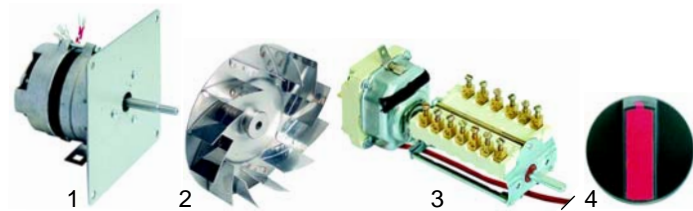

Item	Order	Description	Model	OEM
1	601104	motor		32M4301
2	601109	fan wheel		32M0376
3	375267	thermostat switch/combination	Junior 31/32	32Z3551
4	110142	knob		36M2400