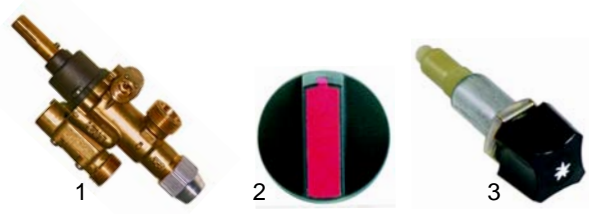

Item	Order	Description	Model	OEM
1	101085	gas tap PEL22	31PD6/16, 71PD10/ 15, 71PI10/10A, 91PI10/10A	33A1040 36M2390
2	110140	knob		32T0130
3	100002	piezoelectric igniter