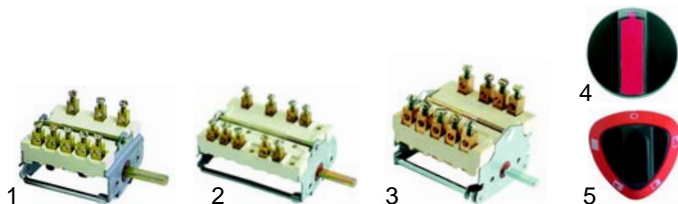

Item	Order	Description	Model	OEM
1	300025	7-position switch	Junior-series (30,31,32)	32W0760
2	300148	5-position switch, 16A	Senior (70,71,90,91)	32W1500
3	300149	5-position switch, 32A	Senior, Delta, Omega	32W1050
4	110142	knob	universal	36M2400
5	110908	knob	Delta, Omega	6300485