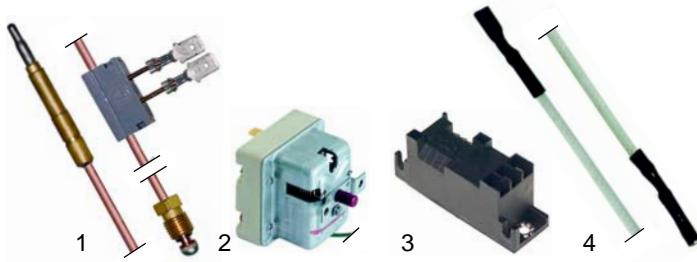

Item	Order	Description	Model	OEM
1	102070	thermocouple with interrupter, 1000mm	30F1, 30F1B, 30FS2, 30FS2B, 70F, 70F1, 70F1B, 90F110B,	33A0500
2	375286	safety thermostat, 285 C, 55.32554.800	71F, 71F2, 71F2B, 91F210, 91F21B	32Z5610
3	101002	ignition unit	30F1, 30F1B, 30FS2, 30FS2B, 70F1B,	32T0041
4	100196	ignition cable, 600mm	71F2, 71F2B, 91F210, 91F21B, 91F223B,	32A0390