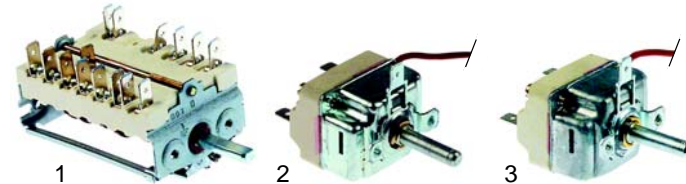

Item	Order	Description	Model	OEM
1	301218	switch	FCV3M, FCV4EM,	32W2941
2	375631	thermostat	FCV61/101, FCV61E/101E,	32Z5820
3	375632	thermostat	FCV141/241, FCV141E/241E	32Z5880