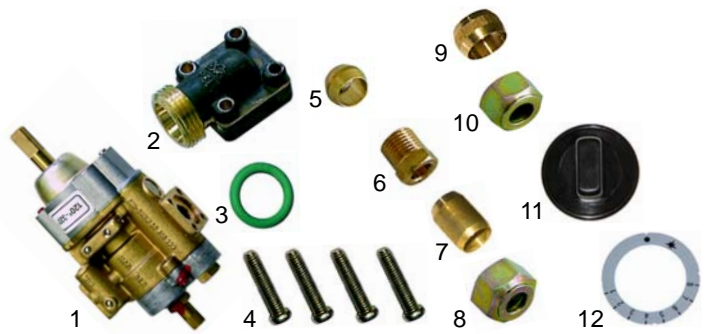

Item	Order	Description	Model	OEM
1	101159	gas thermostat PEL (1)		
2	101235	flange, 90 C (2)		
3	101460	O-ring (2)		
4	101461	screw set (2)	Junior (1 series),	
5	101286	olive, 6mm (1)	Combi, Major,	
6	100909	union screw, M10x1 (1)	conversion kit for	33A0060
7	101249	olive, 10mm (1)	Sit-thermostat	6003911
8	101250	union nut, M20/10 (1)	OP575/amount	
9	101248	olive, 12mm (1)	of required parts	
10	101251	union nut, M20/12 (1)	in brackets	
11	110080	knob (1)		
12	110079	symbol (1)