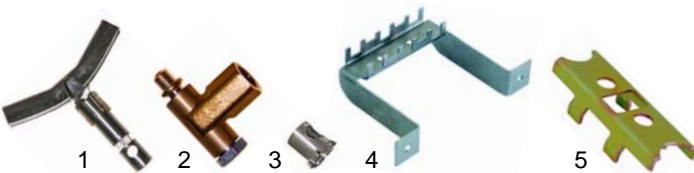

Item	Order	Description	Model	OEM
1	100835	pilot burner upper part	30F1, 30F1B, 30FS2,	32Z2241
2	100883	pilot burner lower part	30FS2B, 70F1,	33A2900
3	100885	aeration sleeve	70F1B, 90F110B, 71F2, 71F2B,	33A0970
4	100185	pilot burner holder	91F210, 91F210B,	35S5680
5	100887	pilot burner clamp	91F223B	33A0950