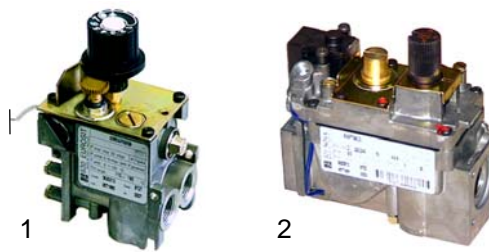

Item	Order	Description	Model	OEM
1	101188	Eurosit controller	GF1-40, GF2-60 ECO	5018916798
2	101162	Novasit gas valve	GF1-45, GF2-60 System	5018909590