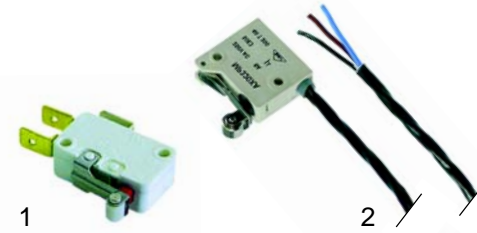

Item	Order	Description	Model	OEM
1	345041	micro switch	EKBD_	5060909894
2	346274	micro switch		5060917629