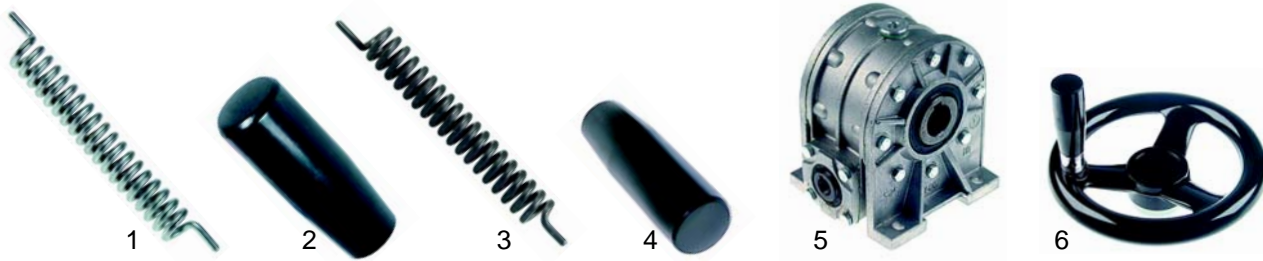

Item	Order	Description	K7G35	K7G50	K7E35	K7E50	BPG50	BPE50	KKG75	KKG100	KKG150	KKE75	KKE100	KKE130	KSKE50	KSKE100	OEM
1	700405	lid spring							X	X	X	X	X	X			5004705386
2	111597	handle					X	X	X	X	X	X	X	X			5005607354
3	690512	lid spring													X	X	5004705253
4	110703	handle cap													X	X	5005607080
5	693223	gearbox													X	X	5026904330
6	690852	hand wheel													X	X	2020100286