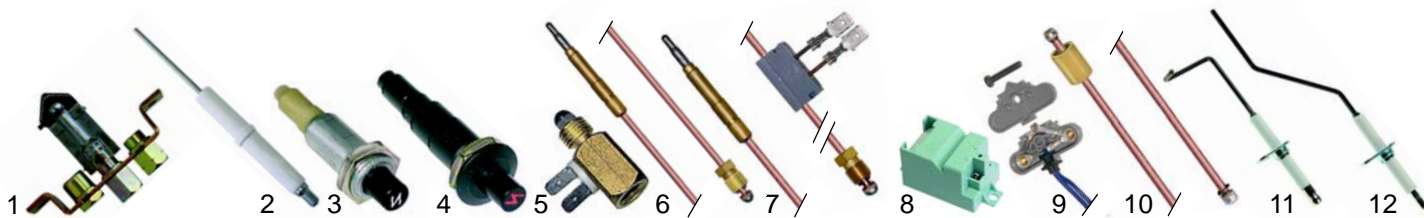

Item	Order	Description	K7G35	K7G50	BPG50	KKG75	KKG100	KKG130	GKS60	GKS80	GKS100	GKS150	GSK40	GSK60	GSK80	GSK100	GSK150	GNKG150	GNKG230	OEM	
1	100079	pilot burner	X	X	X	X	X	X	X	X	X	X									5024706878
2	100701	electrode	X	X	X	X	X	X	X	X	X	X									5062606677
3	100003	piezoelectric igniter	X	X		X	X	X													5060403767
4	100009	piezoelectric igniter							X	X	X	X									5060408640
5	101265	thermocouple interrupter	X	X		X	X	X													5024105819
6	102040	thermocouple, 400mm	X	X		X	X	X													5024107382
7	102069	thermocouple, 600mm			X																5024108086
7	102070	thermocouple, 1000mm							X	X	X	X									5024108078
8	101012	ignition unit			X																5060401734
9	101312	interrupter			X																5060402366
10	102013	thermocouple extension			X																5024108084
11	102165	ignition electrode											X	X	X	X	X				3562615503
12	102166	monitoring electrode											X	X	X	X	X				3562615504