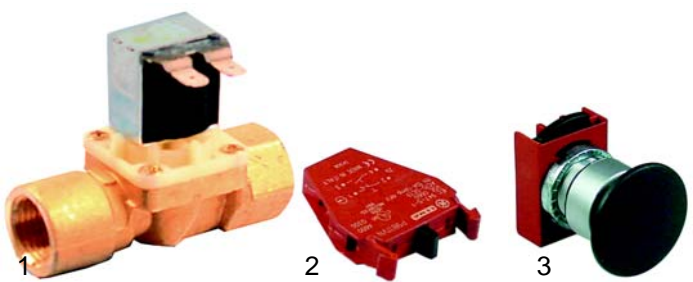

Item	Order	Description	Model	OEM
1	370092	solenoid valve	EKM50, GKM50,	5018106153
2	346280	contactor block	EKBD_, EKB_E II	5060911266
3	346281	push button	EKM50, GKM50	5018611265