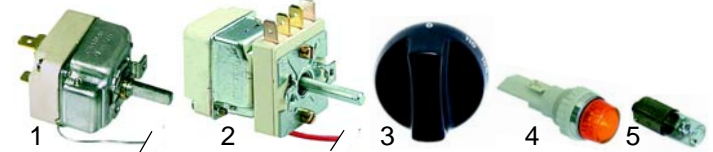

Item	Order	Description	Model	OEM
1	375001	thermostat (old series)	BEW40/80	5061602949
2	375555	thermostat		5061608580
3	110099	knob		5022904313
4	359069	signal lamp holder		5061103271
5	359607	glow lamp		5061103275