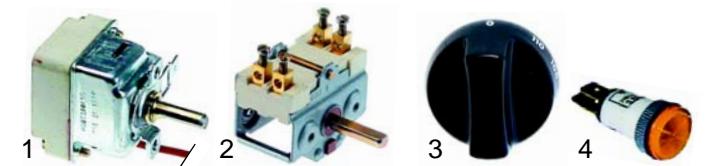

Item	Order	Description	Model	OEM
1	375546	thermostat	EBM40/80	5061618077
2	300175	switch		5060904057
3	110099	knob		5022904313
4	359146	signal lamp, yellow, 400 V		5061111706