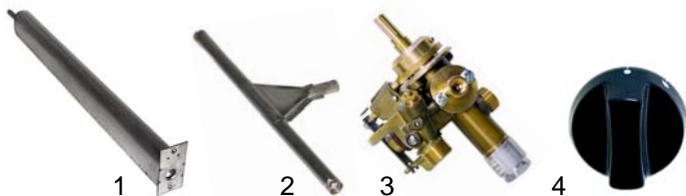

Fry tops (gas)

Item	Order	Description	Model	OEM
1	104149	burner		5016907865
2	104124	ignition bridge	GBP 35	5020307627
3	n.l.a.	gas thermostat	GBP 70	5018902560
4	110355	knob		5022904381