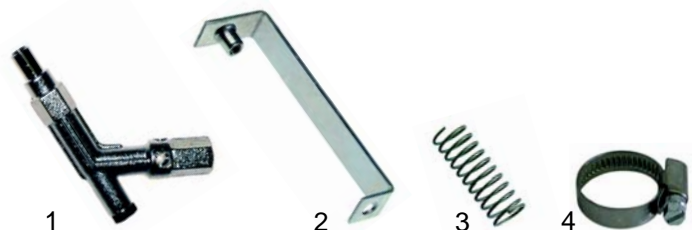

Item	Order	Description	Model	OEM
1	100091	pilot burner	GH40/80/120	5024708680
2	101945	pilot burner holder	GHE80/120	3006314269
3	100919	pilot burner spring	GHG80/120 GH45/90	5004708809
4	520120	clip		5028510569