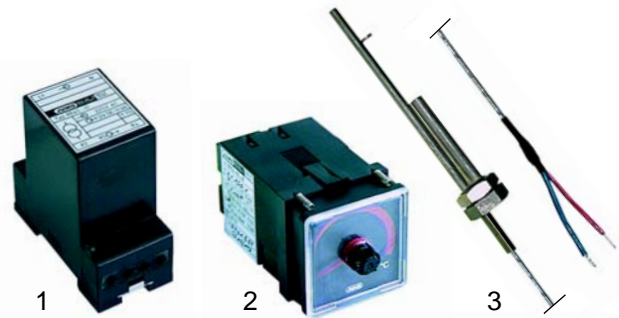

Item	Order	Description	Model	OEM
1	379257	transformer, 220V/12VDC	EY40E, EY2-40E, FE40E, FE2-40E, FE2-80E	5062807686
2	379255	electronic controller, 12VDC		5061607180
3	379111	sensor		5024107685