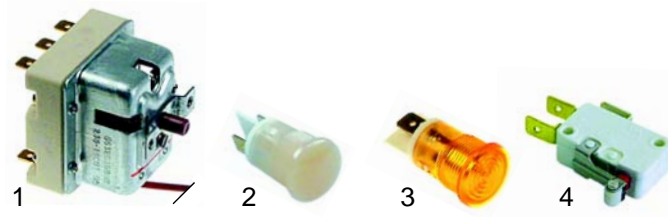

Item	Order	Description	Model	OEM
1	375551	safety thermostat (from 10.'97)		5061610988 5061611126
2	359829	signal lamp, white, 230V		5061111121
3	359834	signal lamp, yellow, 230V	EF1-45, EF2-45	5061109898
4	345041	micro switch		5060909894