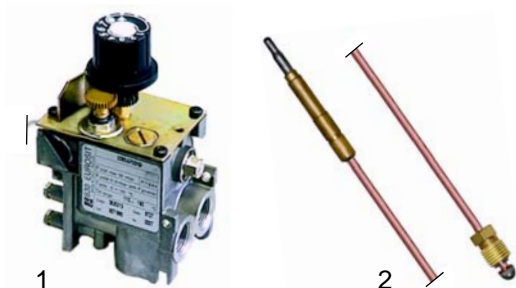

Item	Order	Description	Model	OEM
1	101792	Eurosit controller	GK50, GKM50	3518912246
2	102040	thermocouple 400		5024100057