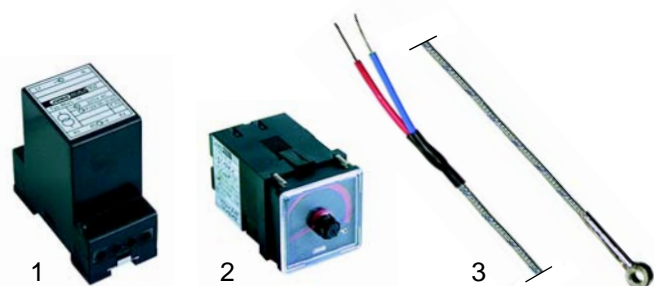

Item	Order	Description	Model	OEM
1	379257	transformer, 230V/12VDC		5062807686
2	379042	elctronic controller, 12VDC, 250 C	EBP_V, GUE_V, GE_V	5061608159
3	379099	sensor		5024107164