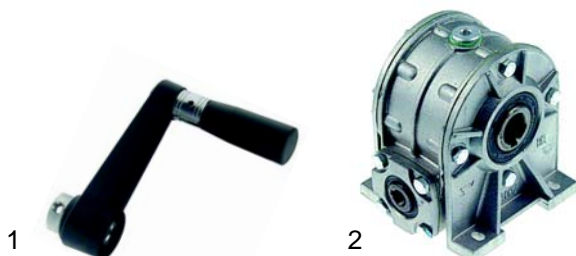

Tilting bratt pans (mechanical)

Item	Order	Description	Model	OEM
1	693221	crank	KBHG70, KBHE70, TPE70/80, TPG70/80	2005600284
2	693222	gearbox		5026905539