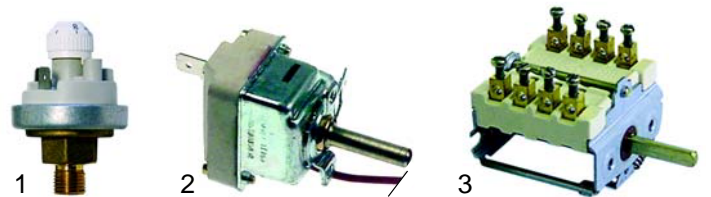

Item	Order	Description	Model	OEM
1	541073	pressure switch		5061309598
2	375310	thermostat	GF1-45, GF2-60 System	5061610987 5061611125
3	300080	switch		5060904036