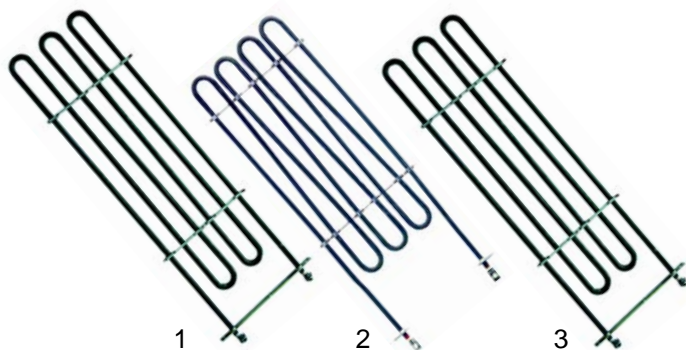

Bains-marie (electric)

Item	Order	Description	Model	OEM
1	415851	2000W/230V	BMW35/70	5060802391
2	415688	2000W/230V	BUC40/70	5060801490
3	415612	2000W/400V	BEW40/80	5060802200