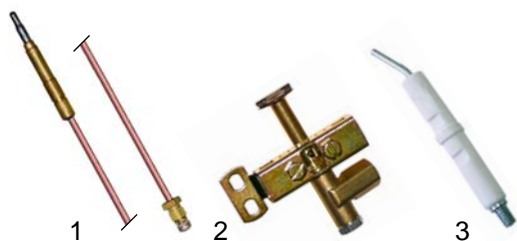

A

Suitable for Ambach

Item	Order	Description	Model	OEM
1	102037	thermocouple, 1200mm	GHG70	5024102066
2	100046	pilot burner		5024703475
3	100706	electrode		5062607632