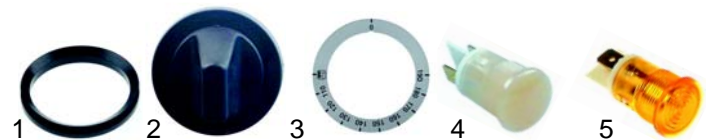

Item	Order	Description	Model	OEM
1	550676	gasket		5017314030
2	111573	knob		5022914031
3	111582	symbol	GF1-45, GF2-60 System	5022914338
4	359829	signal lamp, white, 230V		5061111121
5	359834	signal lamp, yellow, 230V		5061109898