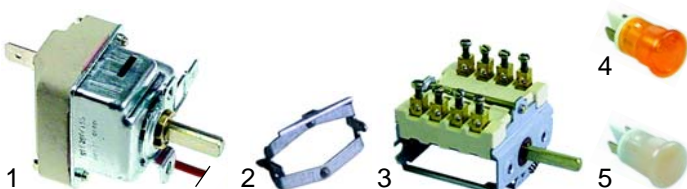

Item	Order	Description	Model	OEM
1	375553	thermostat	UBE/90	5061618075
2	550059	retainer		5006304040
3	300080	switch		5060904036
4	359830	signal lamp/yellow		5061109899
5	359829	signal lamp/white		5061111121