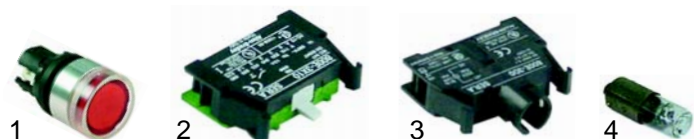

Item	Order	Description	Model	OEM
1	346278	push button (reset)		5018619756
2	346276	contactor block	GKB120, GKB150,	5060919758
3	346275	lamp element	GKB120E, GKB150E	5061119760
4	359606	glow lamp		5061103274