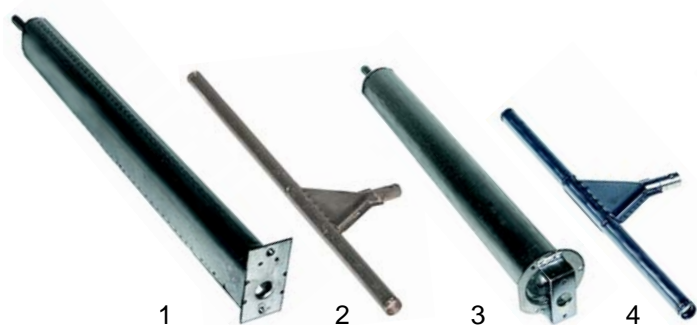

Tilting bratt pans (gas)

Item	Order	Description	Model	OEM
1	104149	burner	KBGH-70, TPG-70	5016907865
2	104164	ignition bridge		5020305523
3	104167	burner	TPG80	5016908868
4	104404	ignition bridge		5020309395