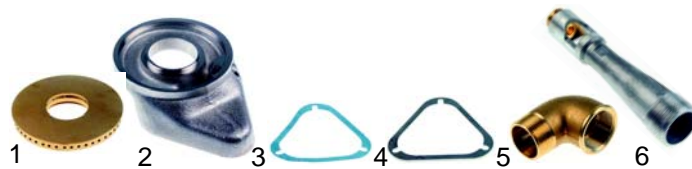

Item	Order	Description	Model	OEM
1	104389	burner cover (E)		5018714247
2	104390	burner head (E)		5016914267
3	104385	gasket	GH40/80/120 GHE80/120	5017314079
4	104386	holder housing	GHG80/120 GH45/90	5006314268
5	104387	elbow		5050120709
6	104391	Venturi (E)		5016914240