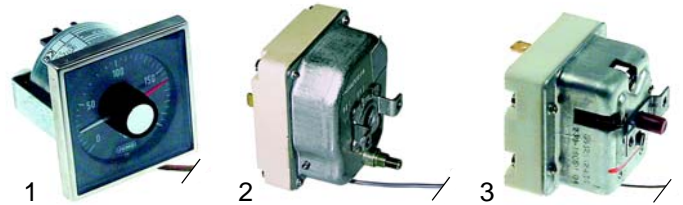

Item	Order	Description	Model	OEM
1	379392	thermostat	FG1-40	5020404263
2	390191	safety thermostat	GF40, GY40, FG1-40	5061603921
3	375575	safety thermostat	GF1-40, GF2-60 ECO	5061614325