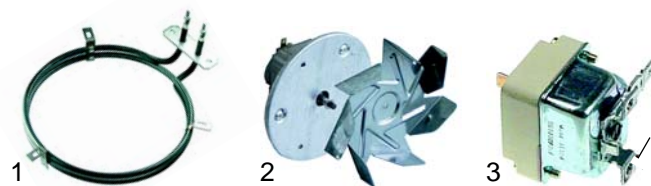

Item	Order	Description	Model	OEM
1	416976	1800W/230V	System Ecoline series S	5060809912
2	601054	fan		5062114289
2	375549	safety thermostat		5061603920