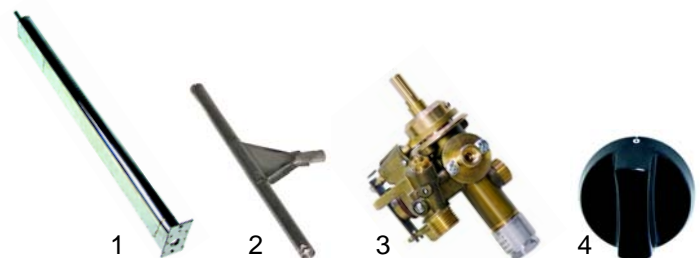

Ovens (gas)

Item	Order	Description	Model	OEM
1	104393	burner		5016907623
2	104124	ignition bridge	GHG70	5020307627
3	n.l.a.	gas thermostat		5018902063
4	110393	knob		5022902024