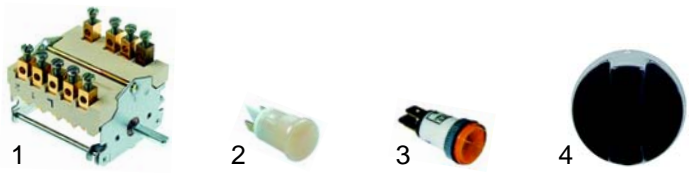

Item	Order	Description	Model	OEM
1	300174	4-position switch	EH40/80, EH45/90	5060908251
2	359829	signal lamp		5061111121
3	359050	signal lamp	EH40/80	5061111707
4	111572	knob		5022904345