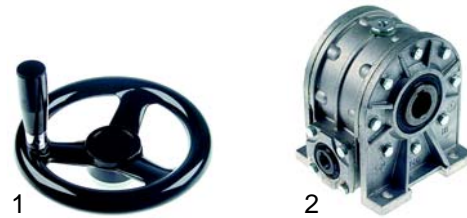

Item	Order	Description	Model	OEM
1	690852	hand wheel	KHG90, KHE90,	2020100286
2	693223	gearbox	EKH90, GKH90	5026904330