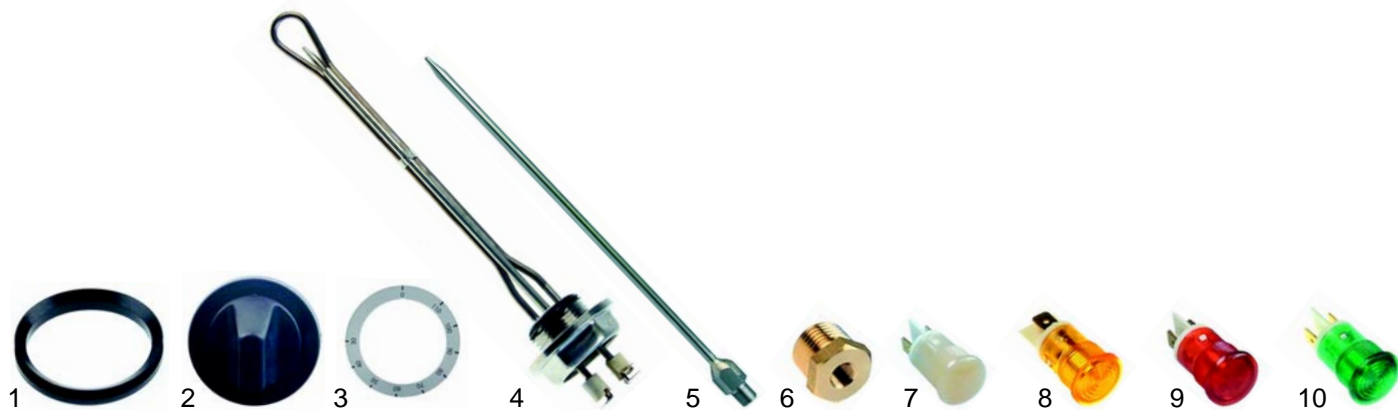

Item	Order	Description	K7G35	K7G50	BPG50	KKG75	KKG100	KKG130	GKS60	GKS80	GKS100	GKS150	GSK40	GSK60	GSK80	GSK100	GSK150	GNKG150	GNKG230	OEM
1	550676	gasket											X	X	X	X	X			5017314030
2	111573	knob											X	X	X	X	X			5022914031
3	111580	symbol											X	X	X	X	X			5022914337
4	416200	pilot heating											X	X	X	X	X			5024709751
5	550538	thermostat pocket											X	X	X	X	X			3500514648
6	550678	reducing nipple											X	X	X	X	X			3006315427
7	359829	signal lamp/white											X	X	X	X	X			5061111121
8	359834	signal lamp/yellow											X	X	X	X	X			5061109898
9	359831	signal lamp/red											X	X	X	X	X			5061110293
10	359835	signal lamp/green											X	X	X	X	X			5061113846