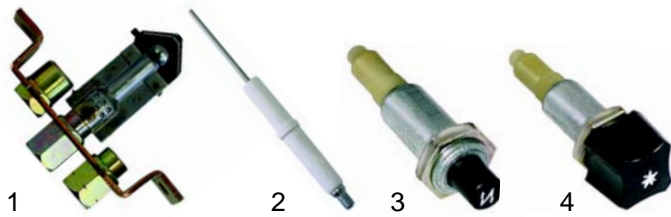

Item	Order	Description	Model	OEM
1	100079	pilot burner	GF40, GY40, FG1-40, GF1-40, GF2-60 ECO	5024706878 5024706678
2	100701	electrode		5062606677
3	100003	piezoelectric igniter	GF40	5060403707
4	100002	piezoelectric igniter	GY40, GF1-40, GF2-60 ECO	5060408690