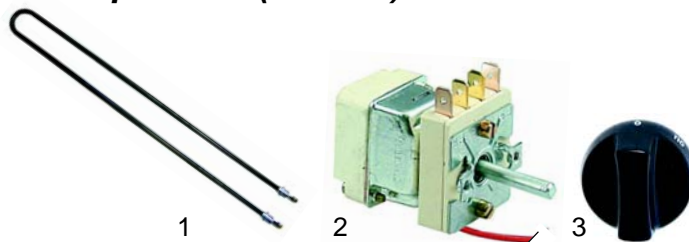

Hot cupboards (electric)

Item	Order	Description	Model	OEM
1	415852	800W/230V	series 85/90	5060808748
1	415853	800W/400V		5060807674
2	375555	thermostat		5061608580
3	110059	knob		5022904313