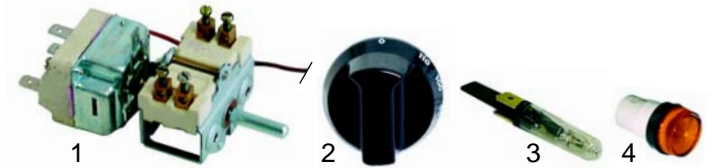

Item	Order	Description	Model	OEM
1	375629	thermostat + switch	BUC40/70	5061603162
2	110367	knob		5022901046
3	359131	signal element, 400V		5061108879
4	359127	insert lamp holder		5061108880