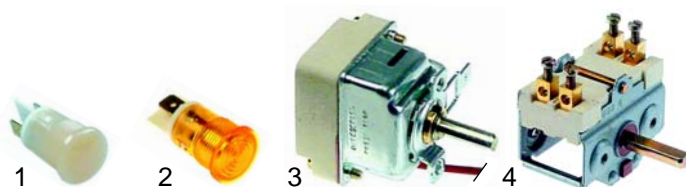

Item	Order	Description	Model	OEM
1	359829	signal lamp, white		5061111121
2	359834	signal lamp, yellow	GKB120, GKB150	5061109898
3	375554	thermostat		5061618076
4	300175	switch		5060904057