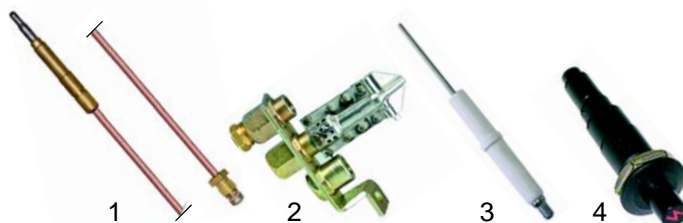

Item	Order	Description	Model	OEM
1	102034	thermocouple, 600mm	GPS80	5024107489
2	100972	pilot burner		3524707258
3	100701	electrode		5062606677
4	100009	piezoelectric igniter		5060408640