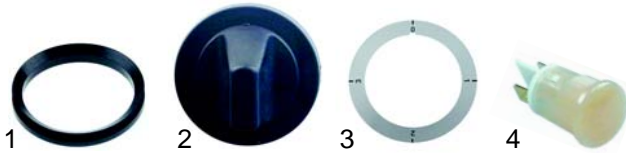

Item	Order	Description	Model	OEM
1	550676	gasket	EUK45	5017314030
2	111573	knob		5022914031
3	111574	symbol		5022914336
4	359829	signal lamp, 230V		5061111121