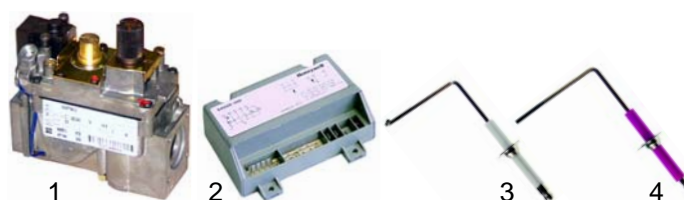

Item	Order	Description	Model	OEM
1	101162	Novasit gas valve	TPG80	5018909590
2	101165	ignition control module		5060409599
3	101790	ignition electrode		3562609588
4	101791	monitoring electrode		3562609589