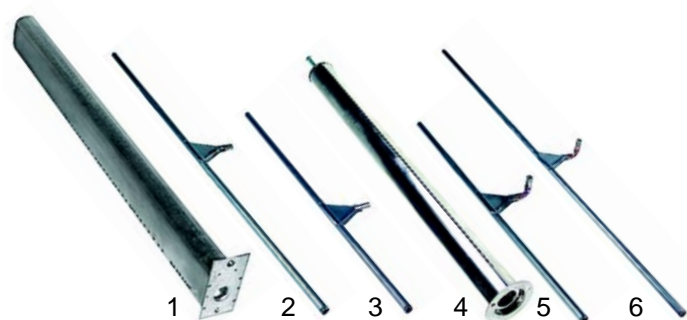

Item	Order	Description	Model	OEM
1	104165	burner	KHG90, GKM50	5016901907
2	104405	ignition bridge		5020306250
3	104406	ignition bridge	GKM50	5020311641
4	104407	burner	GKB120/150	5016914273
5	104408	ignition bridge		3520314587
6	104409	ignition bridge	GKB150	3520314588