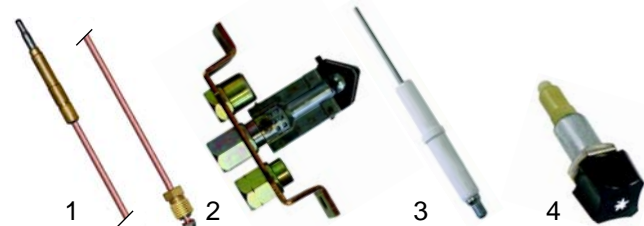

Item	Order	Description	Model	OEM
1	102040	thermocouple, 500mm		5024107489
2	100079	pilot burner	GUG 40	5024706878
3	100701	electrode	GUG 70	5062606677
4	100002	piezoelectric igniter		5060408690