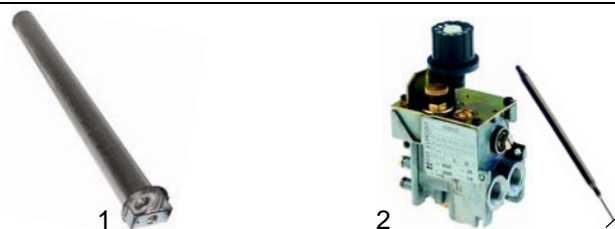

Item	Order	Description	Model	OEM
1	104139	burner	GHG/80	5016908867
2	101916	Eurosit controller		3518912730