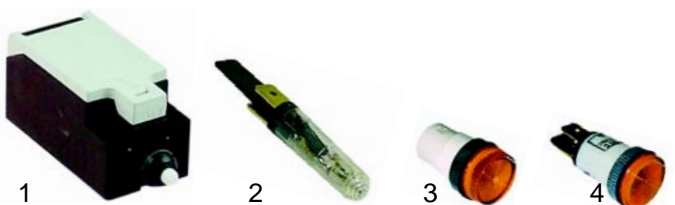

Item	Order	Description	Model	OEM
1	346284	limit switch	TPG80	5060909930
2	359131	signal element		5061108879
3	359127	insert lamp holder		5061108880
4	359050	signal lamp		5061111707