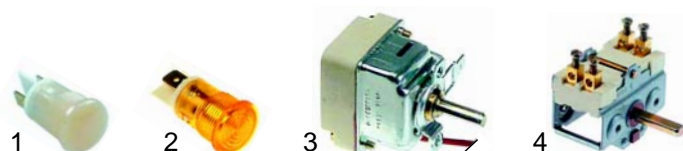

Item	Order	Description	Model	OEM
1	359829	signal lamp, white, 230V		5061111121
2	359834	signal lamp, yellow, 230V	EUB45/90	5061109898
3	375554	thermostat		5061618076
4	300175	switch		5060904057