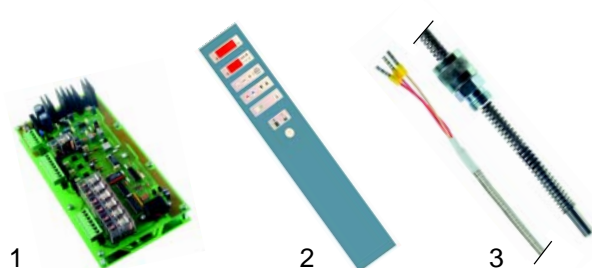

Item	Order	Description	Model	OEM
1	400973	display p.c.b.	GKB120,	5062909870
2	400974	fascia	GKB150, GKB120E,	5011814552
3	379393	sensor	GKB150E	5024109875