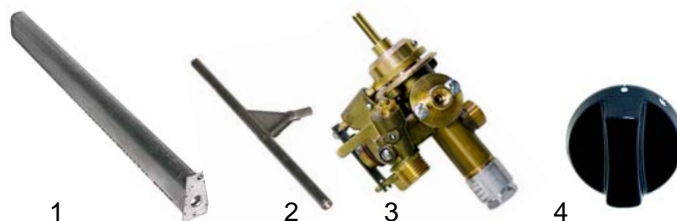

Item	Order	Description	Model	OEM
1	104165	burner		5016901907
2	104169	ignition bridge		5020302579
3	n.l.a.	gas thermostat	GG40	5018902072
3	n.l.a.	gas thermostat (chromium-plated)	GG80	5018902077
4	110355	knob		5022904381