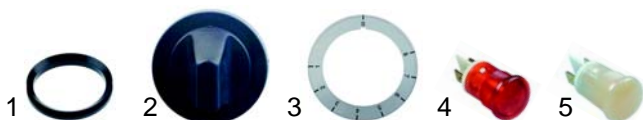

Item	Order	Description	Model	OEM
1	550676	gasket		5017314030
2	111573	knob		5022914031
3	111578	symbol	EP45/90	5022914340
4	359831	signal lamp/red		5061110293
5	359829	signal lamp/white		5061111121