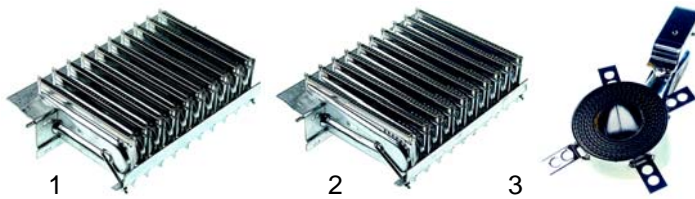

Fryers (gas)

Item	Order	Description	Model	OEM
1	104401	burner	GY40/FRG1	5016908866
2	104402	burner	GF40/FG1-40	5016906679
3	104403	burner	GF1-40/45, GF2-60-ECO, GF2-60-System