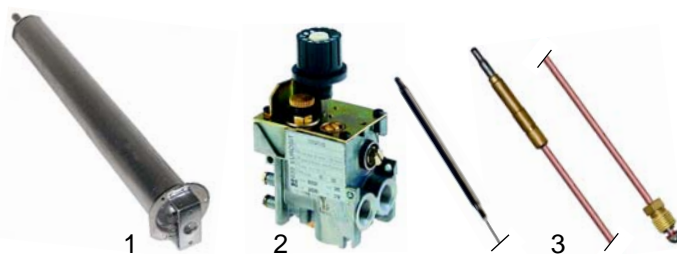

Item	Order	Description	Model	OEM
1	104167	burner		5016908868
2	101916	Eurosit controller	GBP 40 GBP 80	3518912730
3	102040	thermocouple, 500mm		5024107489