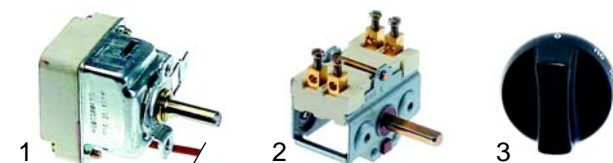

Item	Order	Description	Model	OEM
1	375546	thermostat	System Ecoline series S	5061618077
2	300175	switch		5060904057
3	110099	knob		5022904313