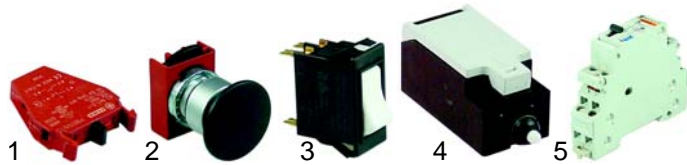

Boiling pans (motor driven)

Item	Order	Description	Model	OEM
1	346280	contactor block	EKK40/100,	5060911266
2	346281	push button	EKK150/200, EKK250	5018611265
3	358513	overload relay	EKK_, EKK_E	5060909759
4	346285	limit switch		5060909748
5	380088	contact relay	EKK_E	5061410308