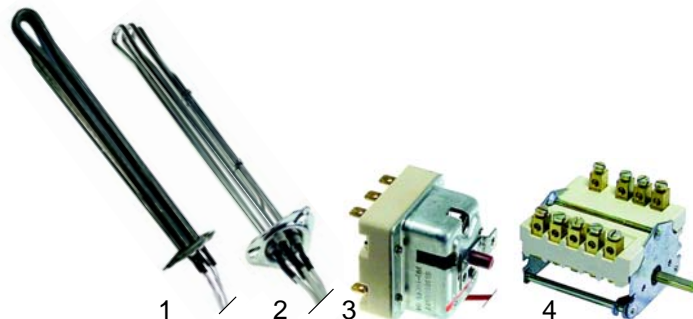

Pasta cookers (electric)

Item	Order	Description	Model	OEM
1	415773	6000W/230 V	CPE35/70	5060807386
2	416959	8000W/230 V	EPK40, EUK45	5060814407
3	375545	safety thermostat	CPE35/70,	5061603828
4	300104	switch	EPK40, EUK45	5060909122