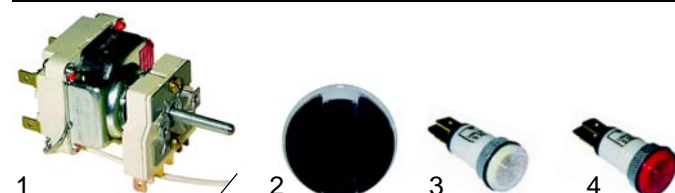

Item	Order	Description	Model	OEM
1	375140	thermostat		5061610558
2	111577	knob	CH40/80 CH40T/80T	5022908120
3	359046	signal lamp/white		5061111708
4	359144	signal lamp/red		5061111704