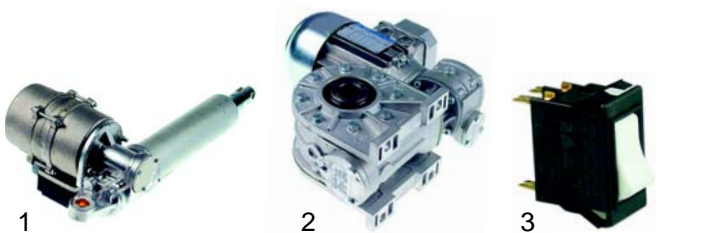

Item	Order	Description	Model	OEM
1	500612	spindle motor	KME50, KMG50,	5061207233
1	500613	spindle motor	EKM50, GKM50	5061214801
1	500614	spindle motor	EKB_, GKB_, EKBD_	5061214601
2	500615	gear motor (until 2.'98)		5061207235
2	500617	gear motor (from 2.'98)	KME90, KMG90,	5061211730
3	358513	motor protection circuit interrupter	EKB_, GKB_, EKBD_	5060909759