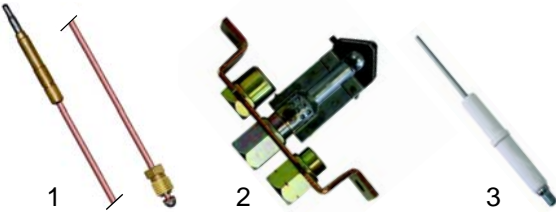

Item	Order	Description	Model	OEM
1	102040	thermocouple, 400mm		5024110057
2	100079	pilot burner	GBP45, GBP90	5024706878
3	100701	electrode		5062606671