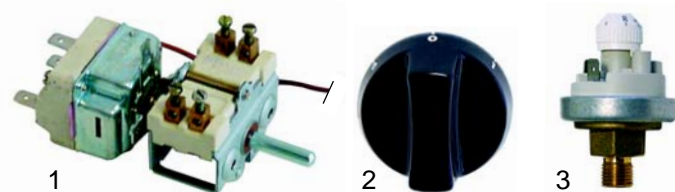

Item	Order	Description	Model	OEM
1	375590	thermostat + switch	TPG80	5061602948
2	110396	knob		5022904315
3	541073	pressure switch		5061309598