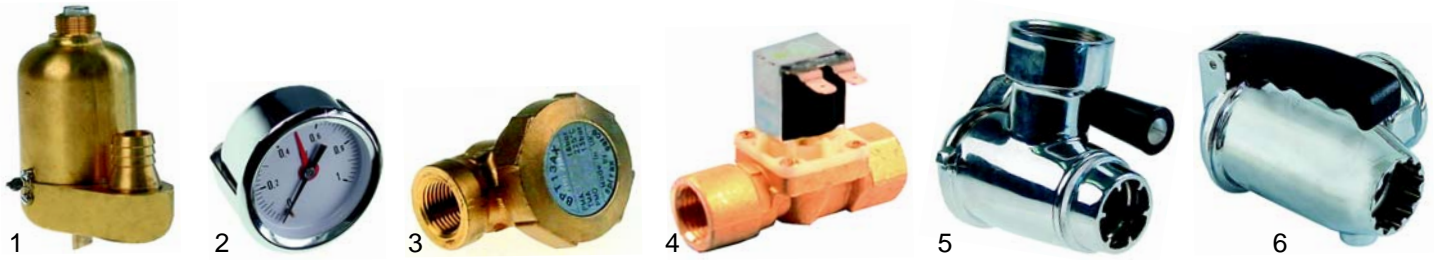

Item	Order	Description	GKS60/80	GKS100/150	EKS40/60/80	EKS100/150	GJK40/60/80	GJK100/150	ESK40/60/80	ESK100/150	GKE150/250	GNKE100/150/250	EKK40/100/150	EKK200/250	ESK40E/100E/150E	ESK200E/250E	GNKE150E/250E	EKK40E/100E/150E	EKK200E/250E	OEM
1	540921	safety valve					X	X	X	X	X	X	X	X	X	X	X	X	X	5018015600
2	541334	manometer					X	X	X	X	X	X	X	X	X	X	X	X	X	5027210517
3	540779	thermostatic steam trap					X	X	X	X	X	X	X	X	X	X	X	X	X	5018117567
4	370092	van solenoid valve					X	X	X	X	X	X	X	X	X	X	X	X	X	5018106153
5	540925	drain cock, 1 1/2"	X	X	X	X	X	X	X	X			X	X	X	X		X	X	5018013159
6	540267	drain cock, 2"									X	X					X			5018018815 5018016320