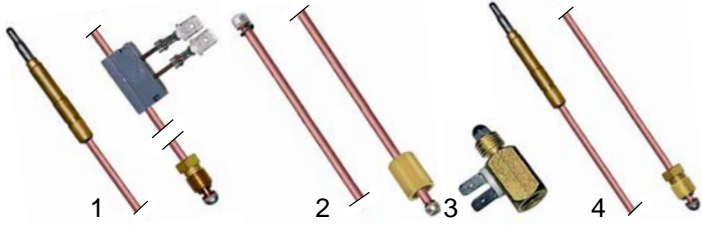

Item	Order	Description	Model	OEM
1	102069	thermocouple with interrupter	GF40, GY40, FG1-40	5024108086
2	102013	extension		5024108084
3	101265	interrupter		5024105606
4	102040	thermocouple	GF1-45, GF2-60 ECO	5024107489