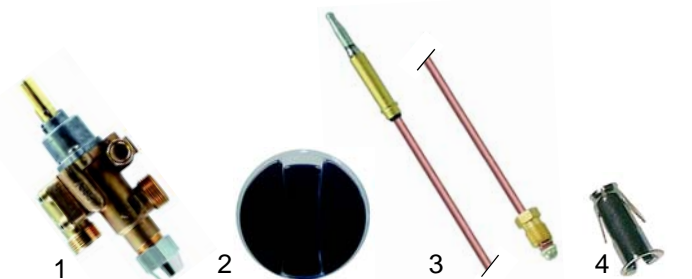

Item	Order	Description	Model	OEM
1	101951	gas tap		5018914348
2	111570	knob	GH40/80/120 GHE80/120	5022908810
3	102251	thermocouple, 750mm	GHG80/120	5024114591
4	101295	thermocouple sleeve		5007403711