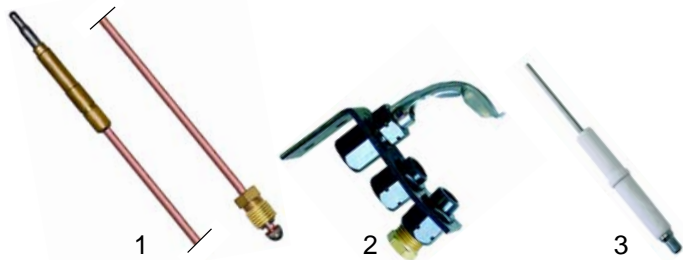

Item	Order	Description	Model	OEM
1	102040	thermocouple 500		5024107489
2	100859	pilot burner	GLG40/80, GLG45/90	5024716410
3	100701	electrode		5062606677