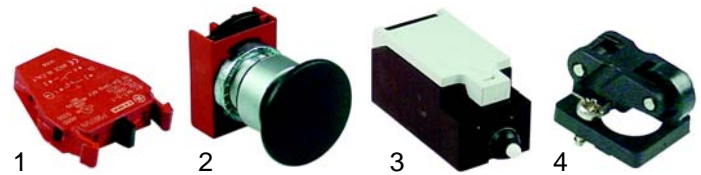

Tilting bratt pans (mechanical)

Item	Order	Description	Model	OEM
1	693221	crank	KBHG70, KBHE70, TPE70/80, TPG70/80	2005600284
2	693222	gearbox		5026905539

Suitable for Ambach

Item	Order	Description	Model	OEM
1	346282	contactor block		5060906309
2	346348	push button	KME90, KMG90	5018606295
3	346283	limit switch		5060907229
4	n.l.a.	starting roller		5060907236