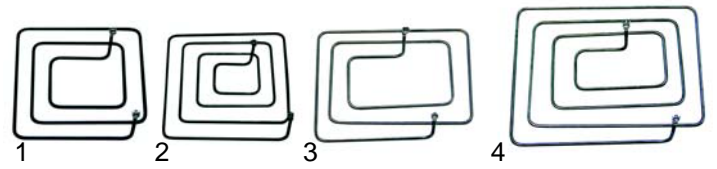

Item	Order	Description	Model	OEM
1	415862	1350W/400V	EKE40/70,	5060808461
2	415863	1650W/400V	EPE40, EPS40/80	5060808462
3	415866	1350W/400V	EPE80	5060808463
4	415867	1650W/400V		5060808464