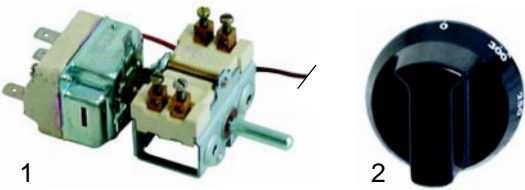

Item	Order	Description	Model	OEM
1	375590	thermostat + switch	TPE80	5061602948
2	110369	knob		5022901048