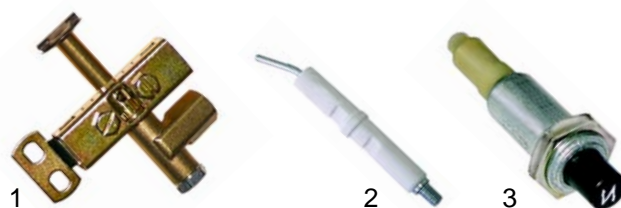

Item	Order	Description	Model	OEM
1	100046	pilot burner	KBGH-70, TPG-70	5024703475
2	100706	electrode		5062607632
3	100003	piezoelectric igniter		5060403707