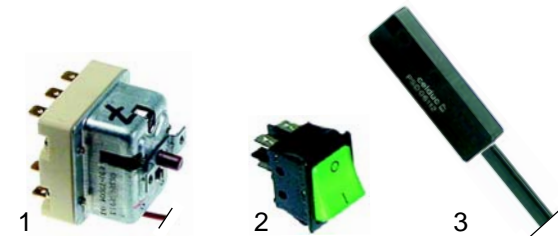

Item	Order	Description	Model	OEM
1	375550	safety thermostat		5061603878
2	301003	switch	EY40E, EY2-40E, FE40E, FE2-40E, FE2-80E	5060903316
3	346273	magnetic switch		5060909191