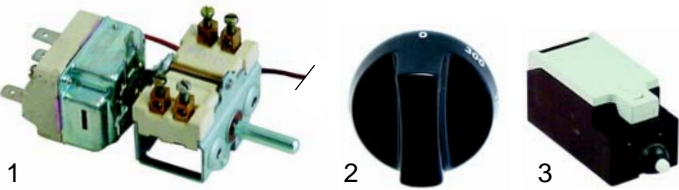

Item	Order	Description	Model	OEM
1	375590	thermostat + switch	KBHE70,	5061602948
2	110134	knob	TPE70, KME50/90,	5022904315
3	346284	limit switch	KHE90	5060909930