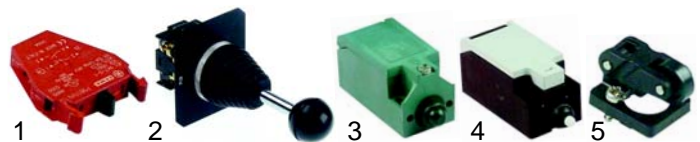

Tilting bratt pans (motor driven)

Item	Order	Description	Model	OEM
1	346280	contactor block 1 NO/NC		5060906194
1	345640	contactor block 1 NO	KME50, KMG50, EKM50, EKM50	5060902730
2	301204	rotary control switch		5060901909
3	346283	limit switch	KME50, KMG50	5060907229
4	346284	limit switch		5060909930
5	346279	swing lever	EKM50, GKM50	5060909440