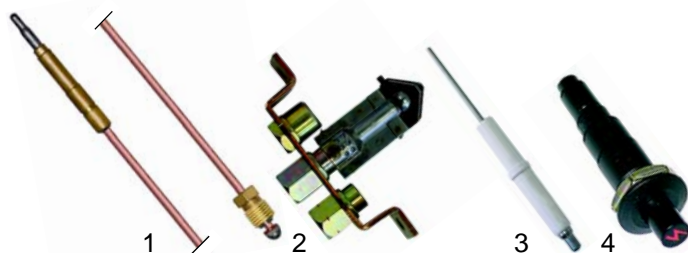

Item	Order	Description	Model	OEM
1	102040	thermocouple		5024107489
2	100079	pilot burner	GUK45	5024706878
3	100701	electrode		5062606677
4	100009	piezoelectric igniter		5060408640