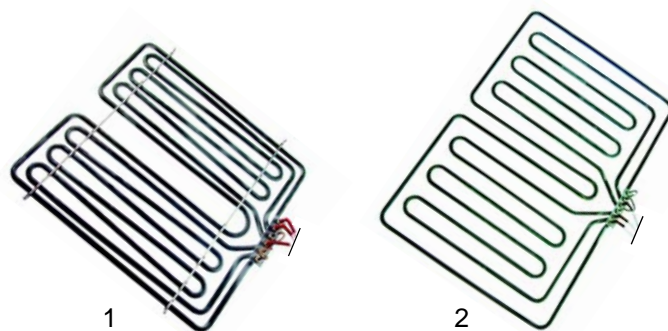

Item	Order	Description	Model	OEM
1	416960	9000W/230V	TPE80	5060808751
2	415901	12000W/230V	KHE90, KME90	5060803648