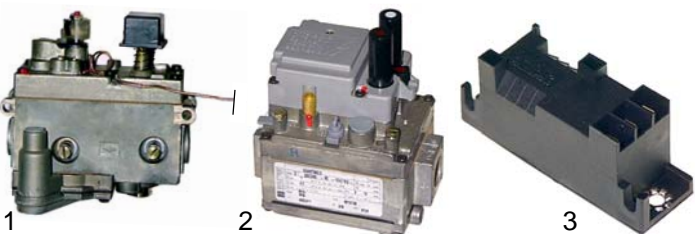

Item	Order	Description	Model	OEM
1	101114	Minisit controller	GY40	5018907490
2	101126	Eletrosit gas valve	FG1-40	5018902787
3	101002	ignition unit		5060402386