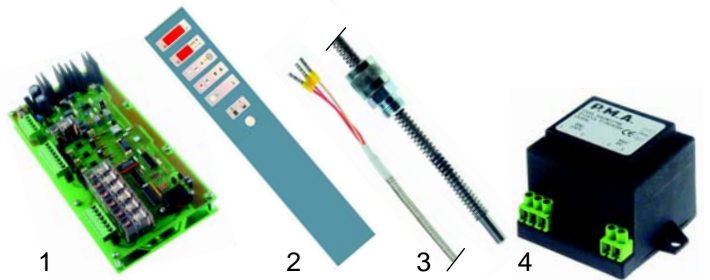

Item	Order	Description	Model	OEM
1	400973	display p.c.b.		5062909870
2	400974	fascia	EKB120E, EKB150E	5011814552
3	379393	sensor		5024109875
4	400988	transformer		5062808246