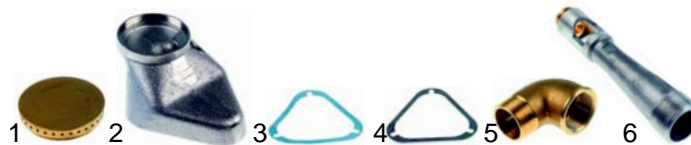

Item	Order	Description	Model	OEM
1	104383	burner cover (C)		5018714245
2	104384	burner head (C)		5016914265
3	104385	gasket	GH40/80/120 GHE80/120	5017314079
4	104386	holder housing	GHG80/120 GH45/90	5006314268
5	104387	elbow		5050120709
6	104388	Venturi (C)		5016914238