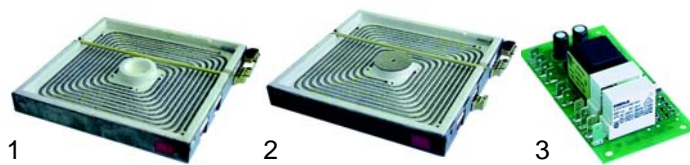

Open tops (ceramic)

Item	Order	Description	Model	OEM
1	490008	4000W/400V	CH40/80, CH45/90	5060810556
2	490009	4000W/400V	CH40T/80T, CH45T/85T	5060810557
3	400074	control p.c.b.		5070110568