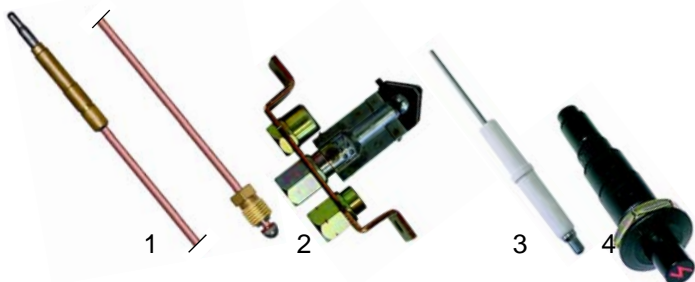

Item	Order	Description	Model	OEM
1	102040	thermocouple		5024107489
2	100079	pilot burner	GPK40	5024706878
3	100701	electrode		5062606677
4	100009	piezoelectric igniter		5060408640