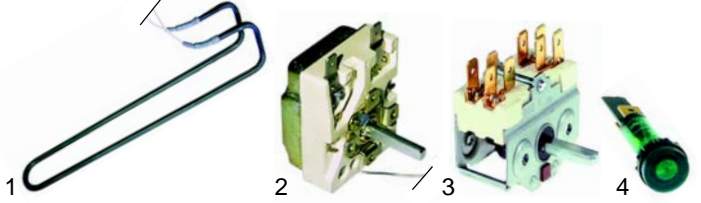

Item	Order	Description	Model	OEM
1	346338	0-I-switch		A2233
2	346367	push button/water	900 series	A2234
3	346366	push button/arrow		A2232
4	346340	switch		A2196

Tilting bratt pans (electric)

Item	Order	Description	Model	OEM
1	101123	Elettrosit gas valve		A2035
2	101312	interrupter	900 series	54539
3	101310	extension/knob on		A2618
4	101311	extension/knob off		A2617