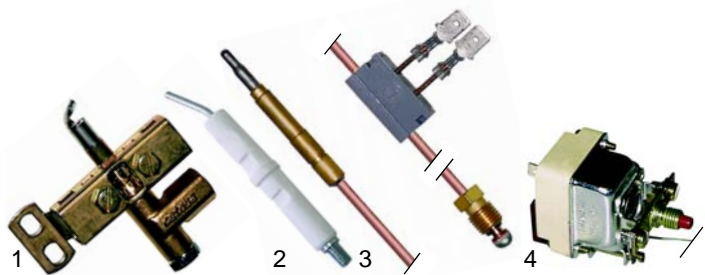

Item	Order	Description	Model	OEM
1	100044	pilot burner	700 series	27073
2	100706	electrode		56754
3	102070	thermocouple, 1000mm		54055
4	390062	safety thermostat		A2011