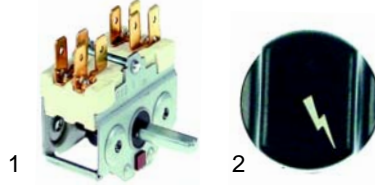

Item	Order	Description	Model	OEM
1	300074	switch	900 series	A2227
2	111737	knob		A2465