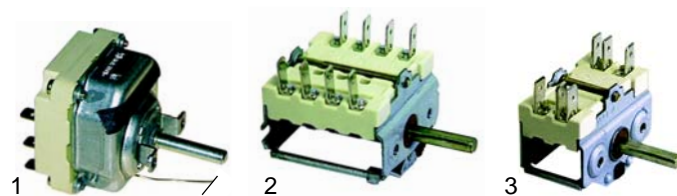

Fryers (electric)

Item	Order	Description	Model	OEM
1	390058	thermostat	700 series, 900 series	A2003
2	300002	switch	700 series	A2134
3	300001	switch	900 series	A2036