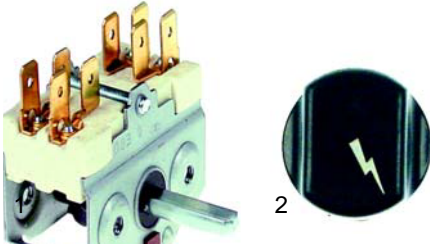

Item	Order	Description	Model	OEM
1	300074	switch	700 series,	A2227
2	111737	knob	900 series	A2465