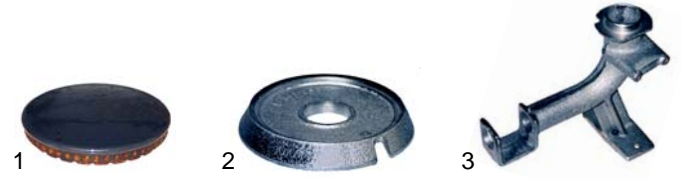

Item	Order	Description	Model	OEM
1	103052	burner cover, 125mm	700 series	A2100
2	104083	burner base		A2165
3	104087	Venturi		A2098

Item	Order	Description	Model	OEM
1	101491	gas tap	700 series	A2163
2	111731	knob		A2468
3	102008	thermocouple, 1000mm		52163

Item	Order	Description	Model	OEM
1	100706	electrode	700 series	56754
2	101012	ignition unit (2 outputs)		A2073
3	101010	ignition unit (7 outputs)		A2097

Item	Order	Description	Model	OEM
1	103051	burner cover, 80mm	900 series	A2094
2	104084	burner base		A2093
3	104086	Venturi		A2092