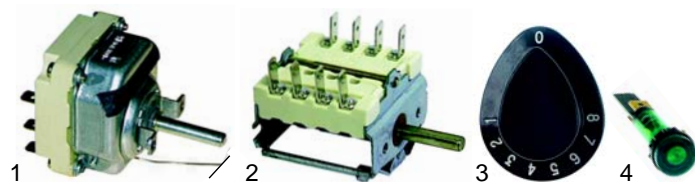

Item	Order	Description	Model	OEM
1	n.l.a.	burner	720-_, 760-__	A2406
2	n.l.a.	burner	740-	A2257
3	n.l.a.	burner	20TP_	A2256
4	105771	burner	40TP_, 60TP_, 80TP_	A2132

Item	Order	Description	Model	OEM
1	102045	thermocouple, 1500mm		56840
2	100109	pilot burner	900 series	A2472
3	100701	electrode		A2473

Ovens (electric)

no longer available

1

2

Item	Order	Description	Model	OEM
1	n.l.a.	2400W/230V	700 series	A2200
2	415093	900W/230V	900 series	A2133

Item	Order	Description	Model	OEM
1	375412	thermostat		A2206
2	300001	switch		A2036
3	110362	knob	700 series	Alternativ A2250
4	110615	symbol		A2224
5	359378	signal lamp		A2224

Item	Order	Description	Model	OEM
1	390076	thermostat		A2206
2	300002	switch	900 series	A2134
3	111734	knob		A2588
4	359378	signal lamp		A2224

Ovens (mechanical)

Item	Order	Description	Model	OEM
1	700006	hinge/right		A2005
2	700007	hinge/left	700 series 900 series	A2004
3	700001	body section		53096

Fry tops (gas)

Item	Order	Description	Model	OEM
1	101397	gas tap		A2169
2	111735	knob	700 series	A2469
3	102045	thermocouple, 1500mm		56840

Item	Order	Description	Model	OEM
1	100044	pilot burner		27073
2	100706	electrode	700 series	56754
3	101007	ignition unit		A2073