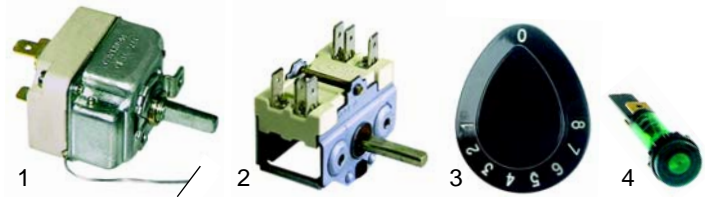

Fry tops (gas)

Item	Order	Description	Model	OEM
1	101397	gas tap		A2169
2	111735	knob	700 series	A2469
3	102045	thermocouple, 1500mm		56840

Item	Order	Description	Model	OEM
1	100044	pilot burner		27073
2	100706	electrode	700 series	56754
3	101007	ignition unit		A2073

Item	Order	Description	Model	OEM
1	101086	gas tap		A2001
2	111736	knob	900 series	A2460
3	102045	thermocouple, 1500mm		56840

Bain-Marie (electric)

Item	Order	Description	Model	OEM
1	100109	pilot burner		A2472
2	100701	electrode	900 series	A2473
3	100007	piezoelectric igniter		A2073

Item	Order	Description	Model	OEM
1	415096	550W/230 V	700 series	A2197
2	415097	800W/230 V	900 series	A2137

Item	Order	Description	Model	OEM
1	300074	switch	700 series,	A2227
2	111737	knob	900 series	A2465