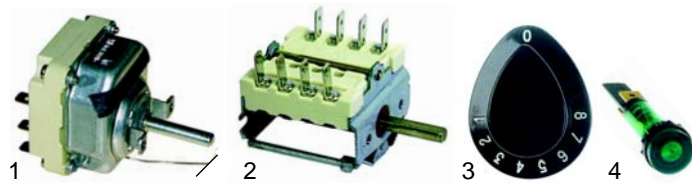

Item	Order	Description	Model	OEM
1	390076	thermostat		A2206
2	300002	switch	700 series,	A2134
3	111732	knob	900 series	A2461
4	359378	signal lamp		A2224