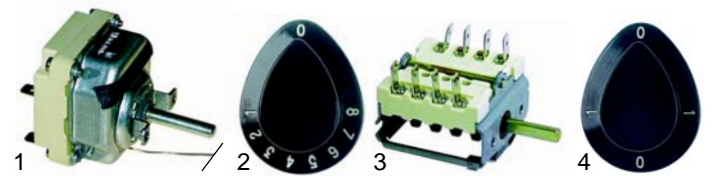

Item	Order	Description	Model	OEM
1	375143	thermostat		A2237
2	111732	knob		A2461
3	300017	switch	900 series	A2241
4	111733	knob		A2464