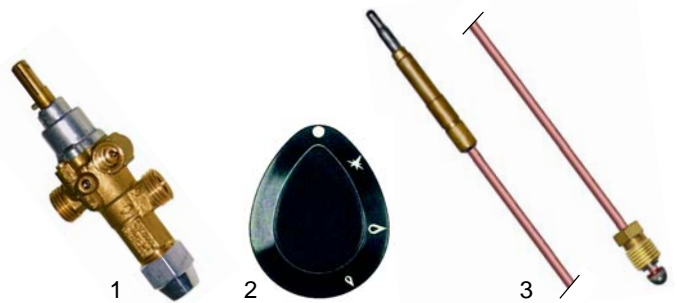

Item	Order	Description	Model	OEM
1	n.l.a.	burner	720-_, 760-__	A2406
2	n.l.a.	burner	740-	A2257
3	n.l.a.	burner	20TP_	A2256
4	105771	burner	40TP_, 60TP_, 80TP_	A2132

Item	Order	Description	Model	OEM
1	102045	thermocouple, 1500mm		56840
2	100109	pilot burner	900 series	A2472
3	100701	electrode		A2473

Ovens (electric)

no longer available

1

2

Item	Order	Description	Model	OEM
1	n.l.a.	2400W/230V	700 series	A2200
2	415093	900W/230V	900 series	A2133

Item	Order	Description	Model	OEM
1	375412	thermostat		A2206
2	300001	switch		A2036
3	110362	knob	700 series	Alternativ A2250
4	110615	symbol		A2224
5	359378	signal lamp		A2224

Item	Order	Description	Model	OEM
1	390076	thermostat		A2206
2	300002	switch	900 series	A2134
3	111734	knob		A2588
4	359378	signal lamp		A2224

Ovens (mechanical)

Item	Order	Description	Model	OEM
1	700006	hinge/right		A2005
2	700007	hinge/left	700 series 900 series	A2004
3	700001	body section		53096

Fry tops (gas)

Item	Order	Description	Model	OEM
1	101397	gas tap		A2169
2	111735	knob	700 series	A2469
3	102045	thermocouple, 1500mm		56840

Item	Order	Description	Model	OEM
1	100044	pilot burner		27073
2	100706	electrode	700 series	56754
3	101007	ignition unit		A2073