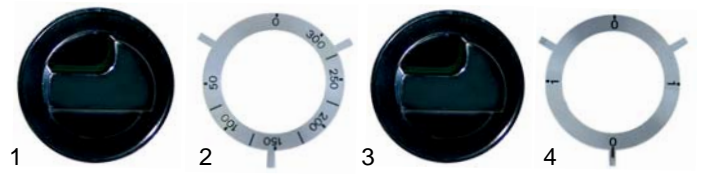

Item	Order	Description	Model	OEM
1	110360	knob		alternative A2820
2	110615	symbol	700 series	A2820
3	110362	knob		alternative A2464
4	110604	symbol		A2464