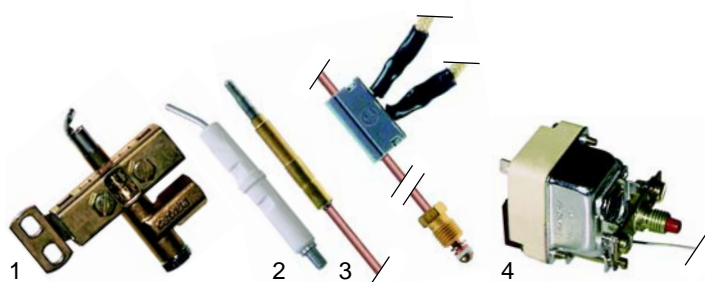

Item	Order	Description	Model	OEM
1	100044	pilot burner	900 series	27073
2	100706	electrode		56754
3	102250	thermocouple, 1000mm		51932, 56914
4	390062	safety thermostat		A2011