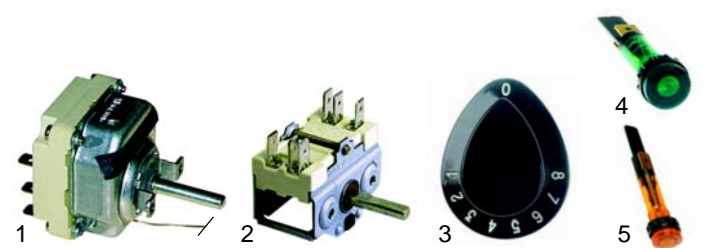

Fryers (gas)

Item	Order	Description	Model	OEM
1	101131	Minisit controller		56688
2	101136	piezoelectric igniter and cover	700 series	51567
3	110068	knob		A2172
4	100026	ignition cable		54273

Item	Order	Description	Model	OEM
1	100044	pilot burner	700 series	27073
2	100706	electrode		56754
3	102070	thermocouple, 1000mm		54055
4	390062	safety thermostat		A2011

Item	Order	Description	Model	OEM
1	101123	Elettrosit gas valve	900 series	A2035
2	101312	interrupter		54539
3	101007	ignition unit		A2073

Item	Order	Description	Model	OEM
1	100044	pilot burner	900 series	27073
2	100706	electrode		56754
3	102250	thermocouple, 1000mm		51932, 56914
4	390062	safety thermostat		A2011