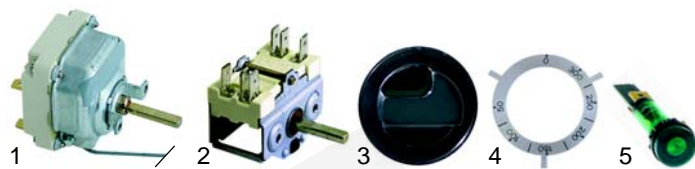

Ovens (electric)

no longer available

1

2

Item	Order	Description	Model	OEM
1	n.l.a.	2400W/230V	700 series	A2200
2	415093	900W/230V	900 series	A2133

Item	Order	Description	Model	OEM
1	375412	thermostat		A2206
2	300001	switch		A2036
3	110362	knob	700 series	Alternativ A2250
4	110615	symbol		A2224
5	359378	signal lamp		A2224

Item	Order	Description	Model	OEM
1	390076	thermostat		A2206
2	300002	switch	900 series	A2134
3	111734	knob		A2588
4	359378	signal lamp		A2224

Ovens (mechanical)

Item	Order	Description	Model	OEM
1	700006	hinge/right		A2005
2	700007	hinge/left	700 series 900 series	A2004
3	700001	body section		53096