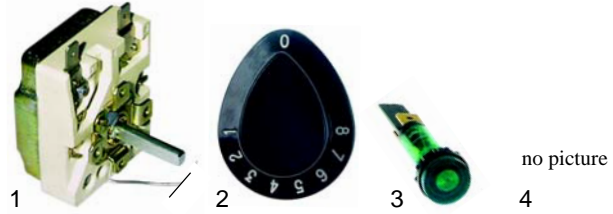

Item	Order	Description	Model	OEM
1	375202	thermostat		A2012
2	111734	knob	900 series	A2588
3	359378	signal lamp/green		A2224
4	346362	micro switch		A2145