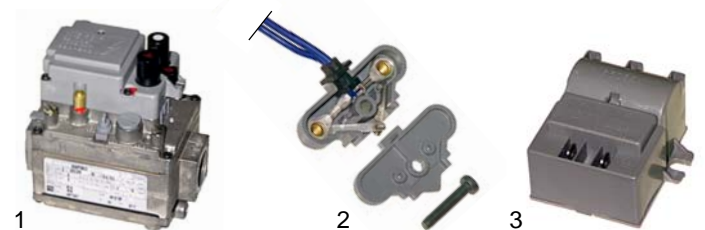

Item	Order	Description	Model	OEM
1	101123	Elettrosit gas valve	900 series	A2035
2	101312	interrupter		54539
3	101007	ignition unit		A2073