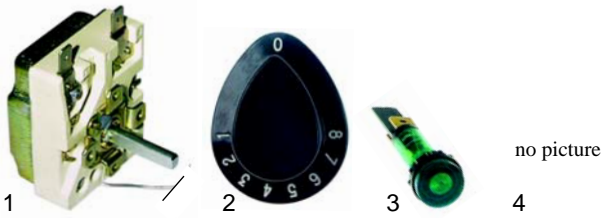

Item	Order	Description	Model	OEM
1	375202	thermostat	900 series	A2012
2	111734	knob		A2588
3	359378	signal lamp/green		A2224
4	346362	micro switch		A2145