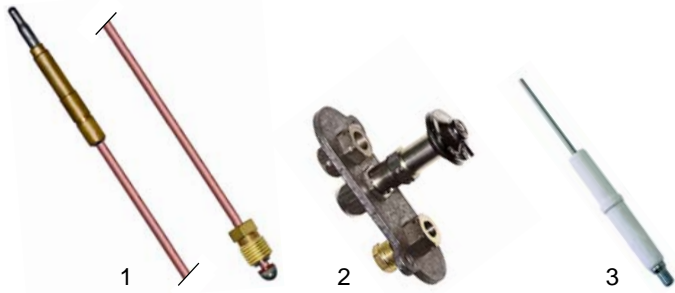

Item	Order	Description	Model	OEM
1	100044	pilot burner	900 series	27073
2	100706	electrode		56754
3	101007	ignition unit (2 outputs)		A2073
4	101010	ignition unit (7 outputs)		A2097

Item	Order	Description	Model	OEM
1	300074	switch	700 series,	A2227
2	111737	knob	900 series	A2465

Open tops (solid top)

no longer available

1

no longer available

2

no longer available

3

4

Item	Order	Description	Model	OEM
1	n.l.a.	burner	720-_, 760-__	A2406
2	n.l.a.	burner	740-	A2257
3	n.l.a.	burner	20TP_	A2256
4	105771	burner	40TP_, 60TP_, 80TP_	A2132

Item	Order	Description	Model	OEM
1	102045	thermocouple, 1500mm		56840
2	100109	pilot burner	900 series	A2472
3	100701	electrode		A2473