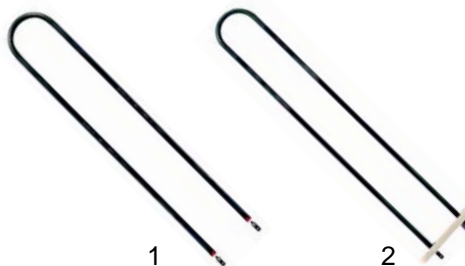

Tray transport system (mobile)

Item	Order	Description	Model	OEM
1	418321	250W/230V	ETV 2-	M113022
2	418319	660W/230V	ETV 1-	M113026