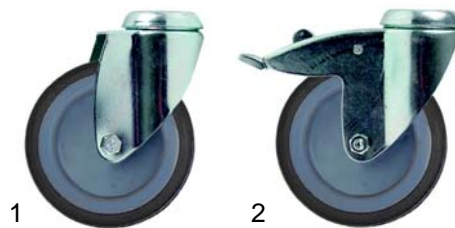

Item	Order	Description	Model	OEM
1	301003	switch		M110607
2	375758	thermostat	universal	M150164
3	110253	knob		M111401

Item	Order	Description	Model	OEM
1	418321	250W(230V)		M113022
2	375759	thermostat	ETV-3/2	M113109
3	110253	knob		

Item	Order	Description	Model	OEM
1	550101	spiral cable	universal	M112150
2	550880	dummy receptacle		M115428

Item	Order	Description	Model	OEM
1	690939	console for handle		M115398
2	690938	bumper angle	universal	M115503
3	514360	drain tap		M114900