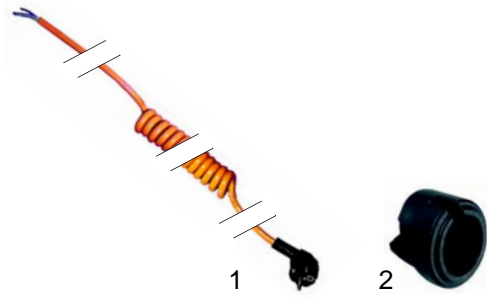

Tray transport system (mobile)

Item	Order	Description	Model	OEM
1	418321	250W/230V	ETV 2-	M113022
2	418319	660W/230V	ETV 1-	M113026

Item	Order	Description	Model	OEM
1	301164	switch		M110607
2	375758	thermostat	universal	M150164
3	110253	knob		M111401

Item	Order	Description	Model	OEM
1	700077	catch	ETV 1	
2	700078	door catch		
3	690939	console for handle rod	universal	M115398

Item	Order	Description	Model	OEM
1	550101	spiral cable	ETV 1-	M112150
2	550880	dummy receptacle	ETV 2-	M115428