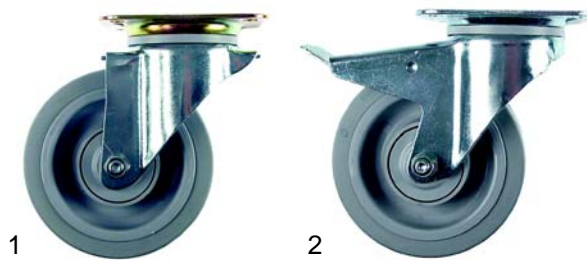

Item	Order	Description	Model	OEM
1	700243	swivel castor, Ø160mm		M116003
2	700244	swivel castor, Ø160mm with break	ETV-3/2	M116004