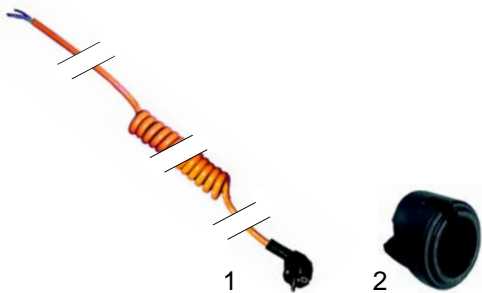

[RU] Термическая обработка

✉ gastroparts@gastroparts.com

☎ tel. +48 56 657 00 66

📘 fb.com/gastroparts.global

GASTROPARTS.COM

Suitable for Abner

A Mobile hot cupboard

Item	Order	Description	Model	OEM
1	418318	700W/230V	CR3200/C 1378, ETV-3/2	M113044
2	418319	660W/230V	1360, 1368	M113026
3	418320	1000W/230V	1365	M113025

Item	Order	Description	Model	OEM
1	301003	switch		M110607
2	375758	thermostat	universal	M150164
3	110253	knob		M111401

Item	Order	Description	Model	OEM
1	418321	250W(230V)		M113022
2	375759	thermostat	ETV-3/2	M113109
3	110253	knob		