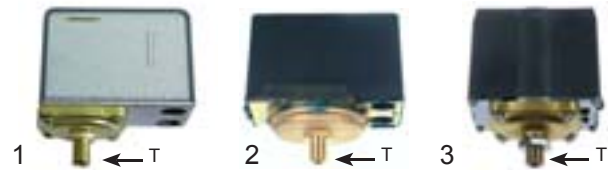

∅ 38 mm 2-pole

no.	part no.	pressure range (bar)	T
1	541107	1.1	1/4"

no.	part no.	pressure range (bar)	
1	541743	90/50	8/12mm
2	541733	105/75	8/12mm
3	541930	155/125	8/12mm

no.	part no.	pressure range (bar)	T
1	541417	0.9-1.7 settable	1/4"
2	541042	1.0-2.8 settable	1/4"

3-pole

fig.	part no.	pressure range (bar)	T	switching capacity	no. of poles	marque	type
1	541021	0.5-1.4 settable	1/4"	30A	3	Sirai	P302
2	541453	0.5-1.4 settable	1/4"	25A	3	Parker	PS325
3	541723	0.5-1.4 settable	1/4"	20A	2	Sirai	P203
3	541724	0.5-1.4 settable	1/4"	20A	3	Sirai	P303

∅ 35 mm

no.	part no.	pressure range (bar)	T
1	541131	0.2-6.0 settable	1/4"
2	541143	0.2-6.0 settable	1/8"

Pumps

vibration pumps
ULKA

pos.	part no.	type	voltage (V)	power (W)	inlet ∅	outlet ∅	outlet	suitable for	equiv. no.
1	500178	EP 5	24	48	6	1/8" IT	flat	Gaggia	-
2	500173	EP 5	230	48	6	1/8" IT	flat	Astoria Faema Gaggia	26316 DM1594/230/240
3	500997	EP5GW	230	48	6	1/8"	conical	-	-
4	500179	EX 5	24	48	6	1/8" IT	flat	Gaggia	-
5	500996	EX 5	230	48	6	1/8"	conical	La Pavoni	OP12000140
6	500124	EX 5	230	48	6	1/8" IT	flat	Bezzera Faema Gaggia N&W NuovaSimonelli La Pavoni Vibiemme	7731005 - 098760 04800005 451001 POMPVIDDOM
7	500563	NME Typ2	230	16	4	6	-	-	-
8	500227	NME Typ4	230	16	5	1/8" ET	-	Astoria	26318