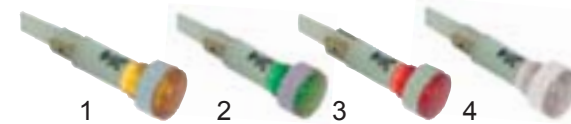

round indicator lamps

mounting- \varnothing 6mm, plug type

fig.	part no.	voltage	colour	cable (mm)	fig.	part no.	voltage	colour	cable (mm)		
	1	359285	24V	yellow	400		2	359004	230V	green	400
		359005	230V	yellow	400		3	359009	230V	red	400
		359420	6V	green	400		4	359037	230V	clear	400
	2	359284	24V	green	400						