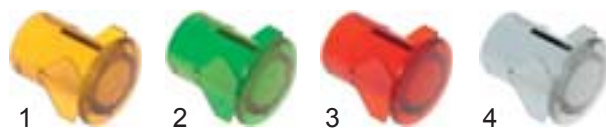

mounting- \varnothing 13mm, plug type

fig.	part no.	colour	lamp	fig.	part no.	colour	lamp
1	359974	yellow	type H	3	359976	red	type H
2	359975	green	type I	4	359977	clear	type H

mounting- \varnothing 10mm, plug type

fig.	part no.	voltage	colour	connection (mm)	fig.	part no.	voltage	colour	connection (mm)	
	1	359334	24V	yellow	F 6.3		359219	24V	red	F 6.3
		359231	230V	yellow	F 2.8		359040	230V	red	F 2.8
		359140	230V	yellow	F 6.3		359138	230V	red	F 6.3
		359034	400V	yellow	F 6.3		359020	400V	red	F 6.3
		359216	24V	green	F 6.3		359227	24V	clear	F 6.3
		359230	230V	green	F 2.8		359232	230V	clear	F 2.8
		359139	230V	green	F 6.3		359036	230V	clear	F 6.3
		359019	400V	green	F 6.3		359035	400V	clear	F 6.3