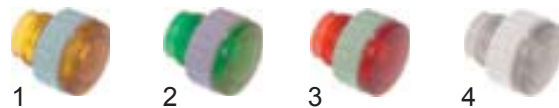

fig.	part no.	colour	lamp	fig.	part no.	colour	lamp
1	359953	yellow	type H	3	359955	red	type H
2	359954	green	type I	4	359956	clear	type H

mounting- \varnothing 10mm, plug type

fig.	part no.	colour	lamp	fig.	part no.	colour	lamp
1	359414	yellow	type H	3	359957	red	type H
2	359816	green	type I	4	359815	clear	type H

fig.	part no.	colour	lamp	fig.	part no.	colour	lamp
1	359958	yellow	type H	3	359960	red	type H
2	359959	green	type I	4	359961	clear	type H

mounting- \varnothing 10mm, screw type

fig.	part no.	colour	lamp	fig.	part no.	colour	lamp
1	359962	yellow	type H	4	359965	clear	type H
2	359963	green	type I	5	359242	metal ring	
3	359964	red	type H				

fig.	part no.	colour	lamp	fig.	part no.	colour	lamp
1	359966	yellow	type H	3	359968	red	type H
2	359967	green	type I	4	359969	clear	type H

mounting- \varnothing 12mm, plug type

fig.	part no.	colour	lamp	fig.	part no.	colour	lamp
1	359970	yellow	type H	3	359972	red	type H
2	359971	green	type I	4	359973	clear	type H