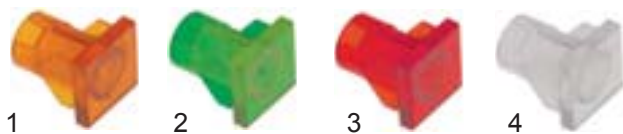

mounting- \varnothing 13mm, plug type

fig.	part no.	colour	lamp	fig.	part no.	colour	lamp
1	359974	yellow	type H	3	359976	red	type H
2	359975	green	type I	4	359977	clear	type H

mounting- \varnothing 10mm, plug type

fig.	part no.	voltage	colour	connection (mm)	fig.	part no.	voltage	colour	connection (mm)	
	1	359334	24V	yellow	F 6.3		359219	24V	red	F 6.3
		359231	230V	yellow	F 2.8		359040	230V	red	F 2.8
		359140	230V	yellow	F 6.3		359138	230V	red	F 6.3
		359034	400V	yellow	F 6.3		359020	400V	red	F 6.3
		359216	24V	green	F 6.3		359227	24V	clear	F 6.3
		359230	230V	green	F 2.8		359232	230V	clear	F 2.8
		359139	230V	green	F 6.3		359036	230V	clear	F 6.3
		359019	400V	green	F 6.3		359035	400V	clear	F 6.3