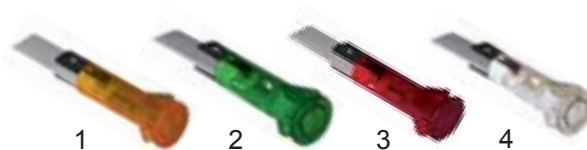

mounting- \varnothing 13mm, plug type

fig.	part no.	colour	lamp	fig.	part no.	colour	lamp
1	359974	yellow	type H	3	359976	red	type H
2	359975	green	type I	4	359977	clear	type H

mounting- \varnothing 10mm, plug type