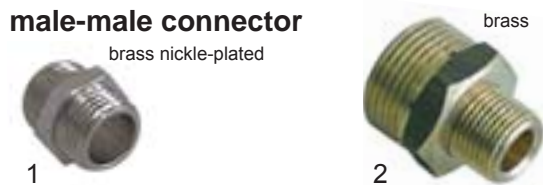

FITTINGS AND SERVICE VALVES – UNIVERSAL PARTS

hose clamps

fig.	order no.	Qty	grip surface (mm)	material	tape (mm)	fig.	order no.	Qty	grip surface (mm)	material	tape (mm)
1	520110	10	8-12	W2	9	3	520071	5	17-22	stainless steel/brass	11
1	520111	10	10-16	W2	9	3	520073	5	20-25	stainless steel/brass	11
1	520112	10	12-20	W2	9	3	520074	5	22-27	stainless steel/brass	11
1	520113	10	16-25	W2	9	3	520075	5	24-29	stainless steel/brass	11
1	520114	10	20-32	W2	9	3	520076	5	25-30	stainless steel/brass	11
1	520115	10	25-40	W2	9	3	520077	5	28-33	stainless steel/brass	11
1	520116	5	32-50	W2	9	4	520084	1	5-10	W4	10
1	520117	5	40-60	W2	9	4	520078	1	7-12	W4	10
1	520118	5	50-70	W2	9	4	520079	1	9-14	W4	10
1	520119	5	60-80	W2	9	4	520080	1	12-17	W4	11
2	520120	1	12-20	W4	9	4	520081	1	14-19	W4	11
2	520121	1	16-25	W4	9	4	520082	1	16-21	W4	11
3	520065	5	5-10	stainless steel/brass	10	4	520083	1	17-22	W4	11
3	520066	5	7-12	stainless steel/brass	10	4	520085	1	20-25	W4	11
3	520067	5	9-14	stainless steel/brass	10	4	520086	1	22-27	W4	11
3	520068	5	12-17	stainless steel/brass	11	4	520087	1	24-29	W4	11
3	520069	5	14-19	stainless steel/brass	11	4	520088	1	25-30	W4	11
3	520070	5	16-21	stainless steel/brass	11	4	520089	1	28-33	W4	11

Fittings and service valves

male-male connector

fig.	order no.	description	ET	ET	fig.	order no.	description	ET	ET	fig.	order no.	description	ET	ET
1	520160	connector male-male	1/8"	1/8"	1	520171	connector male-male	1"	1"	2	520167	reducer male-male	3/8"	1/2"
1	520163	connector male-male	1/4"	1/4"	2	520161	reducer male-male	1/8"	1/4"	2	520218	reducer male-male	3/8"	3/4"
1	520166	connector male-male	3/8"	3/8"	2	520162	reducer male-male	1/8"	3/8"	2	520208	reducer male-male	1/2"	3/4"
1	520168	connector male-male	1/2"	1/2"	2	520164	reducer male-male	1/4"	3/8"	2	520170	reducer male-male	1"	3/4"
1	520169	connector male-male	3/4"	3/4"	2	520165	reducer male-male	1/4"	1/2"					