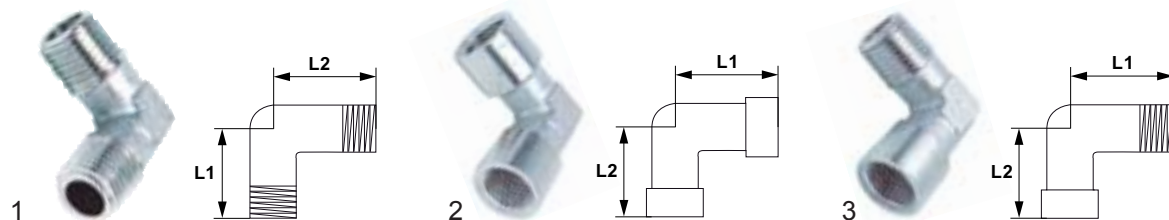

hose barb to male fittings

no.	order no.	description	ET	ø hose (mm)	no.	order no.	description	ET	ø hose (mm)	no.	order no.	description	ET	ø hose (mm)
1	520195	screw-in socket	1/8"	7	6	520200	screw-in socket	3/8"	9	10	520204	screw-in socket	3/8"	17
2	520196	screw-in socket	1/4"	7	7	520201	screw-in socket	1/4"	12	11	520205	screw-in socket	1/2"	17
3	520197	screw-in socket	1/8"	8	8	520202	screw-in socket	3/8"	12	12	540644	screw-in socket	1/2"	19
4	520198	screw-in socket	1/8"	9	9	520203	screw-in socket	1/2"	12	13	520206	screw-in socket	3/4"	19
5	520199	screw-in socket	1/4"	9										

angle pieces

fig.	order no.	connections	overall lengths L1/ L2 (mm)	fig.	order no.	connections	overall lengths L1/ L2 (mm)	fig.	order no.	connections	overall lengths L1/ L2 (mm)
1	520816	1/8"	18/ 18	2	520820	1/8"	21/ 21	3	520824	1/8"	21/ 18.5
1	520817	1/4"	24/ 24	2	520821	1/4"	25.5/ 25.5	3	520825	1/4"	25.5/ 24
1	520818	3/8"	27/ 27	2	520822	3/8"	28/ 28	3	520826	3/8"	28/ 27
1	520819	1/2"	29.5/ 29.5	2	520823	1/2"	32/ 32	3	520827	1/2"	32/ 29.5

x-pieces

fig.	order no.	connections	overall lengths L1/ L2 (mm)	fig.	order no.	connections	overall lengths L1/ L2 (mm)	fig.	order no.	connections	overall lengths L1/ L2 (mm)
1	520828	1/8"	39/ 39	1	520831	1/2"	64/ 64	2	520834	3/8"	56/ 54
1	520829	1/4"	49/ 49	2	520832	1/8"	39/ 37	2	520835	1/2"	64/ 61
1	520830	3/8"	56/ 56	2	520833	1/4"	49/ 48.5				

FITTINGS AND SERVICE VALVES – UNIVERSAL PARTS

T-pieces

fig.	order no.	connections	total length (mm)	fig.	order no.	connections	total length (mm)	fig.	order no.	connections	total length (mm)
1	520385	1/8"	35	3	520800	1/8"	35	5	520808	1/8"	39
1	520340	1/4"	46	3	520801	1/4"	46	5	520809	1/4"	49
1	520341	3/8"	51.5	3	520802	3/8"	51	5	520810	3/8"	54
1	520342	1/2"	59	3	520803	1/2"	59	5	520811	1/2"	64
2	520837	1/8"	39	4	520804	1/8"	37	6	520812	1/8"	37
2	520343	1/4"	49	4	520805	1/4"	47.5	6	520813	1/4"	47.5
2	520344	3/8"	54	4	520806	3/8"	52.5	6	520814	3/8"	52.5
2	520345	1/2"	64	4	520807	1/2"	61.5	6	520815	1/2"	61.5