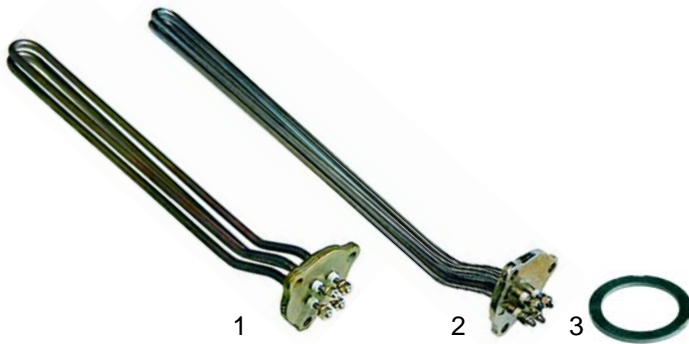

Solenoid valve accessories

Item	Order	Description	Letter
1	371091	Plug/small	B
2	371090	Plug/ big	A
3	371095	O-ring/viton	A
4	371100	O-ring/Silicon	A

Pressure switches

Item	Order	Description
1	541021	Pressure switches, 3 poles
2	520139	Membrane

Switches, Signal lamps

Item	Order	Description	Socket dim.
1	345013	Switch, 2 poles	
2	346036	Switch, 2 poles	
3	359400	Signal lamp/green	8mm
4	359401	Signal lamp/red	8mm
5	359043	Lamp/red	

Flowmeters

Item	Order	Description
1	400222	Flowmeter, 1/4"
2	400004	Flowmeter, 1/4"
3	400256	Plug
4	400257	Flowmeter turbine
5	400258	Case gasket

Key push buttons

Item	Order	Description
1	400389	Key push button (Gicar)
2	400334	Push button panel

Elements

Item	Order	Description
1	417143	2 groups, 2500 W, 230 V
2	417144	3 groups, 3000 W, 230 V
3	528879	Element gasket

Spouts

Item	Order	Description
1	529001	3/8", 1 way, straight/long
2	529004	3/8", 1 way, curved/closed
3	529008	3/8", 2 ways, distance 44mm
4	529007	3/8", 2 ways, distance 55mm, short

GASTROPARTS.COM