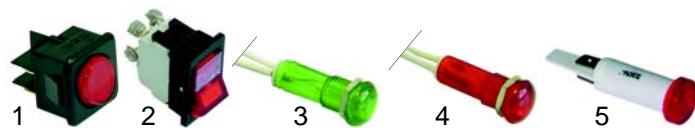

Lucifer

Item	Order	Description	Acc.-letter
1	370053	cpl., 3 ways, 230V AC	A
2	370061	Solenoid square base	A
3	371031	Magnetic coil, 230V AC	A

ODE

Sirai

Item	Order	Description	Acc.-letter
1	370203	cpl., 230V AC	A
2	371150	Magnetic coil, 230V AC	A
3	370168	1/8", 2 ways, 230V AC	B
4	371071	Magnetic coil, 230V AC	B

Solenoid valve accessories

Item	Order	Description	Letter
1	371091	Plug/small	B
2	371090	Plug/ big	A
3	371095	O-ring/viton	A
4	371100	O-ring/Silicon	A

Pressure switches

Item	Order	Description
1	541021	Pressure switches, 3 poles
2	520139	Membrane

Switches, Signal lamps

Item	Order	Description	Socket dim.
1	345013	Switch, 2 poles	
2	346036	Switch, 2 poles	
3	359400	Signal lamp/green	8mm
4	359401	Signal lamp/red	8mm
5	359043	Lamp/red	

Flowmeters

Item	Order	Description
1	400222	Flowmeter, 1/4"
2	400004	Flowmeter, 1/4"
3	400256	Plug
4	400257	Flowmeter turbine
5	400258	Case gasket