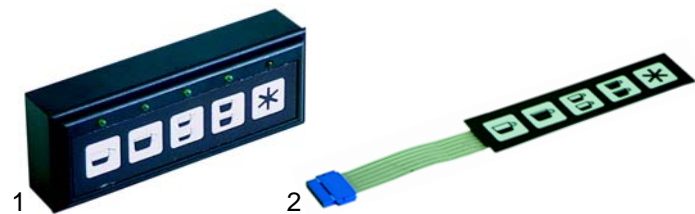

Solenoid valve accessories

Item	Order	Description	Letter
1	371091	Plug/small	B
2	371090	Plug/ big	A
3	371095	O-ring/viton	A
4	371100	O-ring/Silicon	A

Pressure switches

Item	Order	Description
1	541021	Pressure switches, 3 poles
2	520139	Membrane

Switches, Signal lamps

Item	Order	Description	Socket dim.
1	345013	Switch, 2 poles	
2	346036	Switch, 2 poles	
3	359400	Signal lamp/green	8mm
4	359401	Signal lamp/red	8mm
5	359043	Lamp/red	

Flowmeters

Item	Order	Description
1	400222	Flowmeter, 1/4"
2	400004	Flowmeter, 1/4"
3	400256	Plug
4	400257	Flowmeter turbine
5	400258	Case gasket

Key push buttons

Item	Order	Description
1	400389	Key push button (Gicar)
2	400334	Push button panel

Elements

Item	Order	Description
1	417143	2 groups, 2500 W, 230 V
2	417144	3 groups, 3000 W, 230 V
3	528879	Element gasket