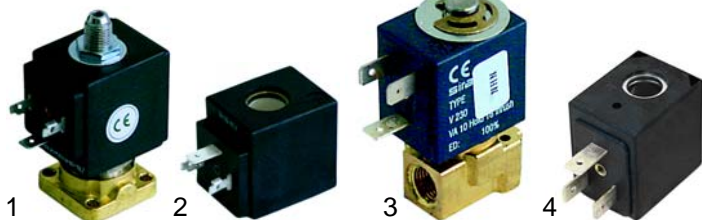

☎ +48 56 657 00 66

📘 fb.com/gastroparts.global

GASTROPARTS.COM

S Solenoid valves

Scem/Parker

Item	Order	Description	Acc.-letter
1	370057	cpl., 3 ways, 230V AC	A
2	370062	Solenoid square base	A
3	371029	Magnetic coil, 230V AC	A

Lucifer

Item	Order	Description	Acc.-letter
1	370053	cpl., 3 ways, 230V AC	A
2	370061	Solenoid square base	A
3	371031	Magnetic coil, 230V AC	A

ODE

Sirai

Item	Order	Description	Acc.-letter
1	370203	cpl., 230V AC	A
2	371150	Magnetic coil, 230V AC	A
3	370168	1/8", 2 ways, 230V AC	B
4	371071	Magnetic coil, 230V AC	B

Solenoid valve accessories

Item	Order	Description	Letter
1	371091	Plug/small	B
2	371090	Plug/ big	A
3	371095	O-ring/viton	A
4	371100	O-ring/Silicon	A

Pressure switches

Item	Order	Description
1	541021	Pressure switches, 3 poles
2	520139	Membrane

Switches, Signal lamps

Item	Order	Description	Socket dim.
1	345013	Switch, 2 poles	
2	346036	Switch, 2 poles	
3	359400	Signal lamp/green	8mm
4	359401	Signal lamp/red	8mm
5	359043	Lamp/red	

Flowmeters

Item	Order	Description
1	400222	Flowmeter, 1/4"
2	400004	Flowmeter, 1/4"
3	400256	Plug
4	400257	Flowmeter turbine
5	400258	Case gasket