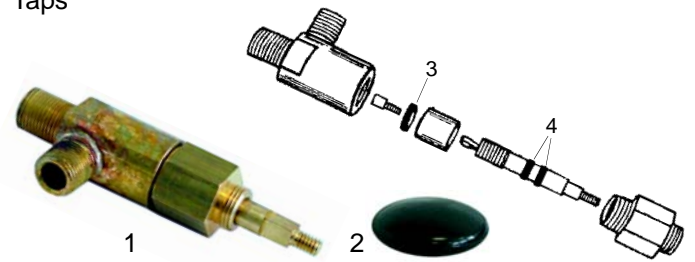

Key push buttons

Item	Order	Description
1	400389	Key push button (Gicar)
2	400334	Push button panel

Elements

Item	Order	Description
1	417143	2 groups, 2500 W, 230 V
2	417144	3 groups, 3000 W, 230 V
3	528879	Element gasket

Elements

Item	Order	Description
1	417145	2 groups, 2000 W, 230 V
2	417146	3 groups, 2500 W, 230 V
3	528880	Element gasket

Manometers

Item	Order	Description
1	541283	Manometer, 0 - 3 bar
2	541292	Manometer, 0 - 20 bar
3	541293	Manometer/doublescale

Valves

Item	Order	Description
1	529312	Safety valve, 1,8 bar, 3/8"
2	529316	Safety valve/sealed, 1,8 bar, 3/8"
3	529303	Empty valve
4	529361	Cu-gasket, 1/4"
5	529349	Cu-gasket, 3/8"

Taps

Item	Order	Description
1	529837	Steam- und water tap/cpl.
2	111052	Handle