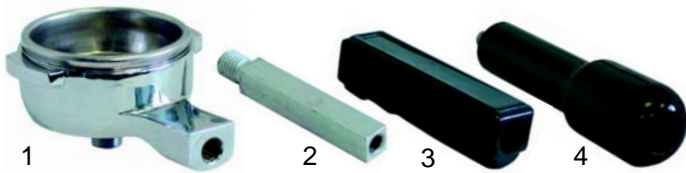

Valves

Item	Order	Description
1	529312	Safety valve, 1,8 bar, 3/8"
2	529316	Safety valve/sealed, 1,8 bar, 3/8"
3	529303	Empty valve
4	529361	Cu-gasket, 1/4"
5	529349	Cu-gasket, 3/8"

Taps

Item	Order	Description
1	529837	Steam- und water tap/cpl.
2	111052	Handle

Item	Order	Description
3	528872	Gasket
4	528400	O-ring

Pipes

Item	Order	Description
1	529838	Steam pipe/cpl.
2	529839	Water pipe/cpl.
3	528881	Spring
4	528400	O-ring
5	528882	Bush
6	528883	O-ring

Shower, filter holder gasket

Item	Order	Description
1	528884	Shower
2	528083	Filter holder gasket
3	529079	Filter holder spring

Filters

Item	Order	Description
1	529103	Filter, 1 cup (7g)
2	529104	Filter, 2 cups (14g)

Filter holder

Item	Order	Description
1	529156	Filter holder, 3/8", M10
2	529048	Lengthening
3	529119	Handle
4	529053	Handle, M10

Spouts

Item	Order	Description
1	529001	3/8", 1 way, straight/long
2	529004	3/8", 1 way, curved/closed
3	529008	3/8", 2 ways, distance 44mm
4	529007	3/8", 2 ways, distance 55mm, short

GASTROPARTS.COM