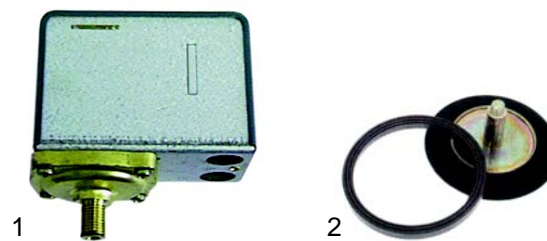

☎ +48 56 657 00 66

📘 fb.com/gastroparts.global

GASTROPARTS.COM

S Solenoid valves

Scem/Parker

Item	Order	Description	Acc.-letter
1	370057	cpl., 3 ways, 230V AC	A
2	370062	Solenoid square base	A
3	371029	Magnetic coil, 230V AC	A

Lucifer

Item	Order	Description	Acc.-letter
1	370053	cpl., 3 ways, 230V AC	A
2	370061	Solenoid square base	A
3	371031	Magnetic coil, 230V AC	A

ODE

Sirai

Item	Order	Description	Acc.-letter
1	370203	cpl., 230V AC	A
2	371150	Magnetic coil, 230V AC	A
3	370168	1/8", 2 ways, 230V AC	B
4	371071	Magnetic coil, 230V AC	B

Solenoid valve accessories

Item	Order	Description	Letter
1	371091	Plug/small	B
2	371090	Plug/ big	A
3	371095	O-ring/viton	A
4	371100	O-ring/Silicon	A

Pressure switches

Item	Order	Description
1	541021	Pressure switches, 3 poles
2	520139	Membrane

Switches, Signal lamps

Item	Order	Description	Socket dim.
1	345013	Switch, 2 poles	
2	346036	Switch, 2 poles	
3	359400	Signal lamp/green	8mm
4	359401	Signal lamp/red	8mm
5	359043	Lamp/red	

Flowmeters

Item	Order	Description
1	400222	Flowmeter, 1/4"
2	400004	Flowmeter, 1/4"
3	400256	Plug
4	400257	Flowmeter turbine
5	400258	Case gasket