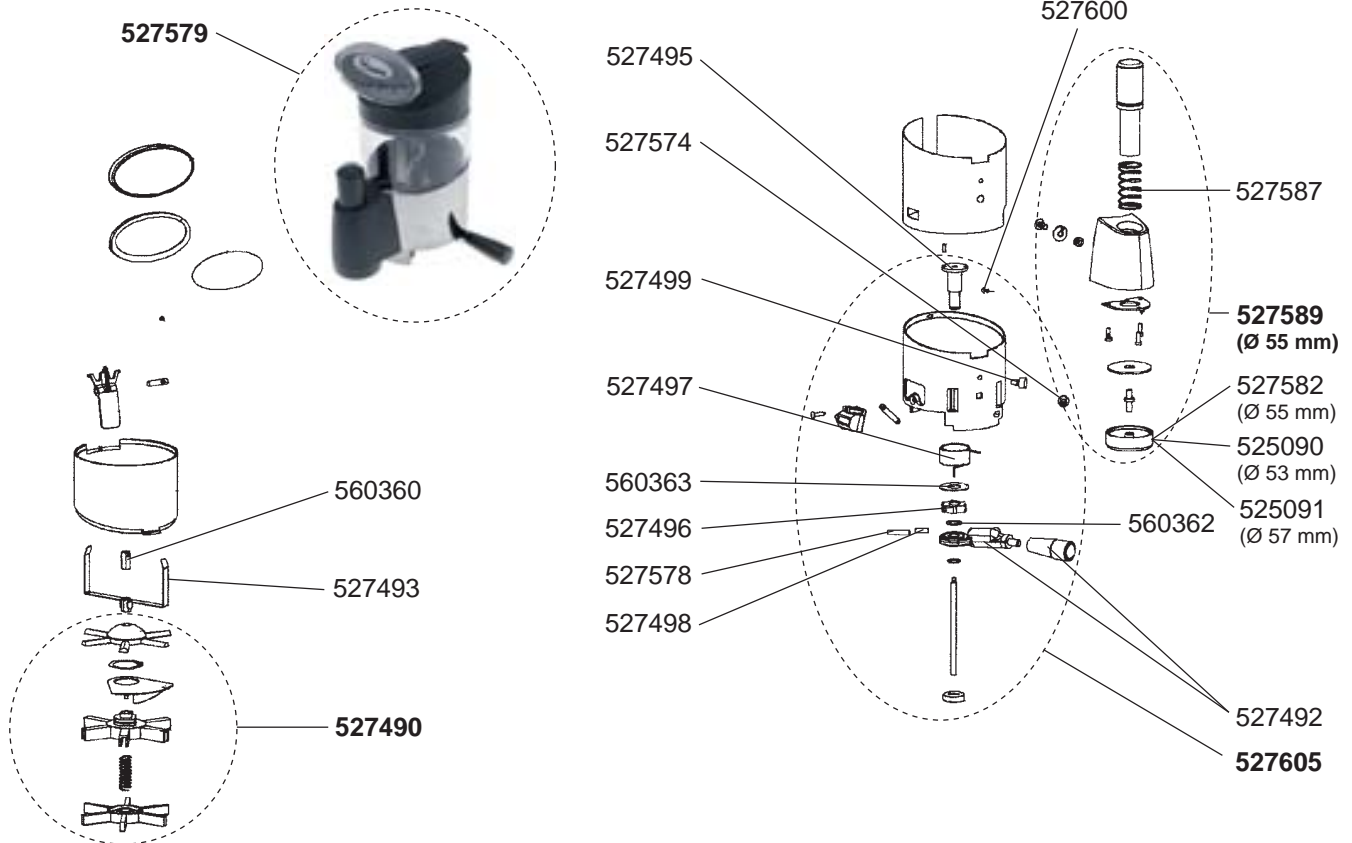

60

2
COFFEE GRINDERS

GASTROPARTS.COM