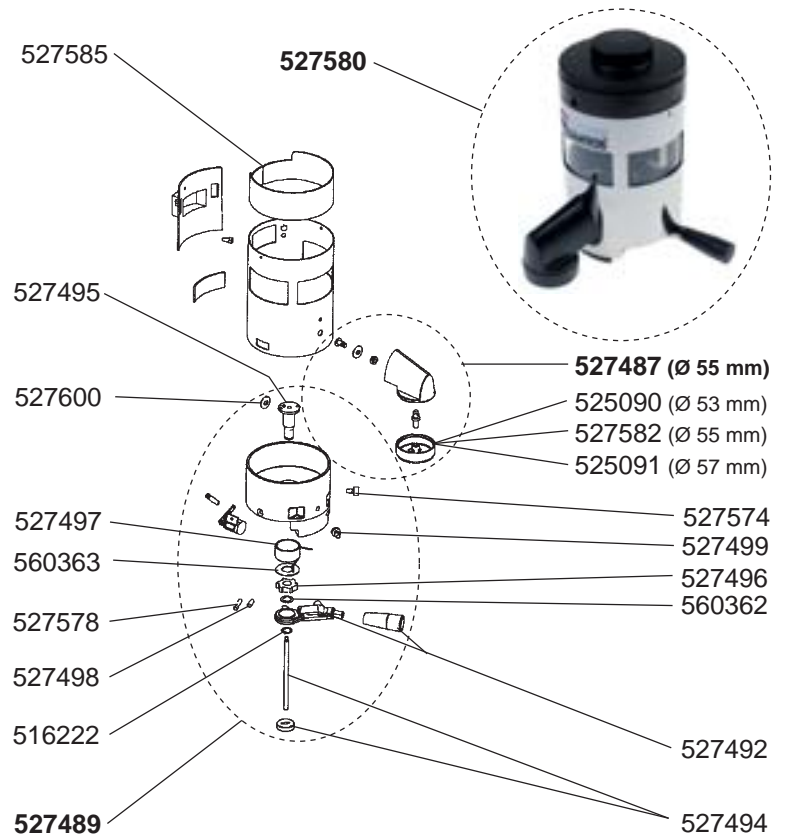

40A

2
COFFEE GRINDERS