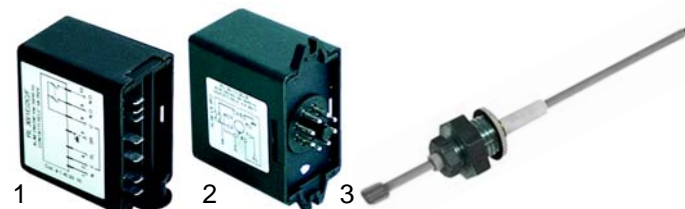

Pressure switches, thermostats

Item	Order	Description
1	541021	Pressure switch, 3 poles
2	390166	Safety thermostat, 3 poles

Schalter/Switches

Item	Order	Description
1	345157	Main switch
2	301002	Group switch
3	301015	Group switch, DPDT

Switches, lamps

Item	Order	Description
1	346066	Switch
2	346068	Push button
3	359400	Lamp/green, 8mm, 230V
4	359401	Lamp/red, 8mm, 230V

Level controller

Item	Order	Description
1	400019	Level controller, RL30/1E-2C/F, 230V
2	400237	Level controller, RL30/1E-2C/8, 230V
3	400020	Level probe, 150mm