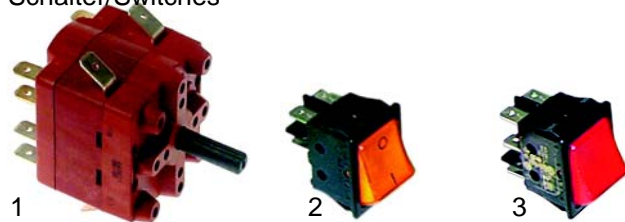

☎ +48 56 657 00 66

📘 fb.com/gastroparts.global

GASTROPARTS.COM

Solenoid valves

Scem/Parker

Item	Order	Description
1	370057	cpl., 3 ways, 230V AC
2	370060	cpl., 3 ways, with cable, 230V AC
3	370062	Solenoid square base

Item	Order	Description
1	370059	cpl., 3 ways, 1/4", 230V AC
2	370206	cpl., 2 ways, 230V AC
3	371029	Magnetic coil, 230V AC
4	371033	Magnetic coil, with cable, 230V AC

Item	Order	Description
1	371090	Plug
2	371095	O-ring (viton)
3	371100	O-ring (Silicon)

Pressure switches, thermostats

Item	Order	Description
1	541021	Pressure switch, 3 poles
2	390166	Safety thermostat, 3 poles

Schalter/Switches

Item	Order	Description
1	345157	Main switch
2	301002	Group switch
3	301015	Group switch, DPDT

Switches, lamps

Item	Order	Description
1	346066	Switch
2	346068	Push button
3	359400	Lamp/green, 8mm, 230V
4	359401	Lamp/red, 8mm, 230V

Level controller

Item	Order	Description
1	400019	Level controller, RL30/1E-2C/F, 230V
2	400237	Level controller, RL30/1E-2C/8, 230V
3	400020	Level probe, 150mm