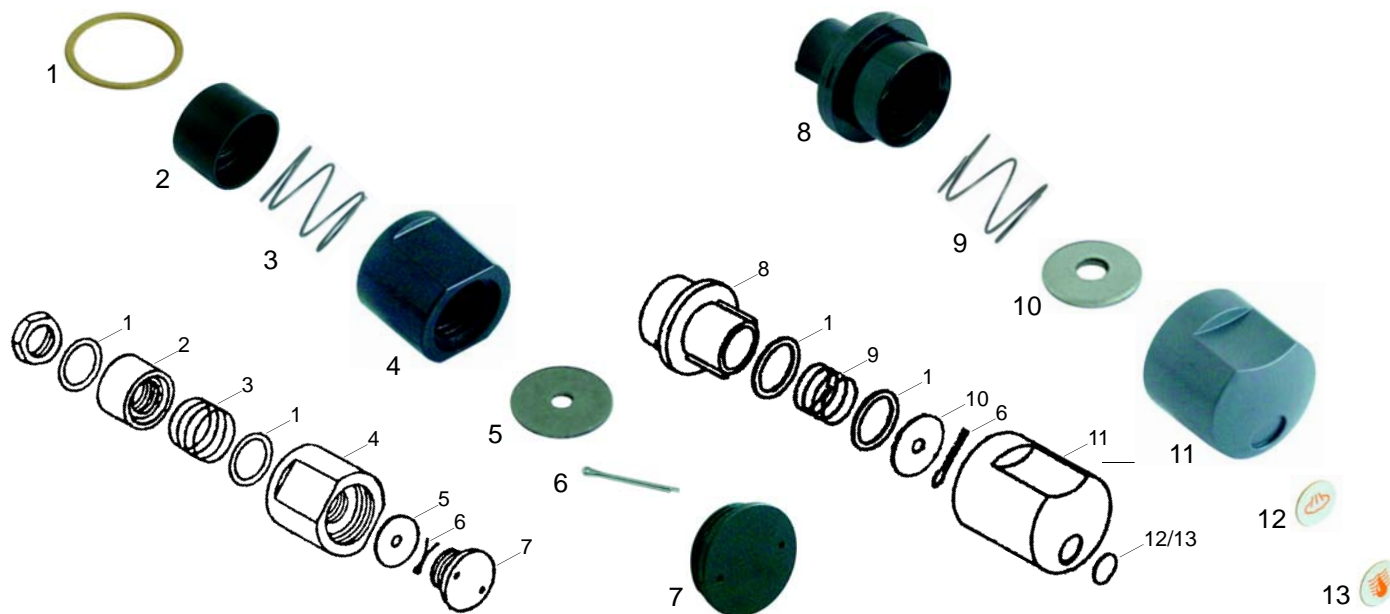

Item	Order	Description
1	528759	Washer
2	528650	Bush
3	528780	Spring
4	111104	Knob
5	528781	Washer

Item	Order	Description
6	528762	Pin
7	111110	Cap
8	528760	Bush
9	528758	Spring

Item	Order	Description
10	528761	Washer
11	111122	Knob
12	111113	Cap/steam
13	111114	Cap/water