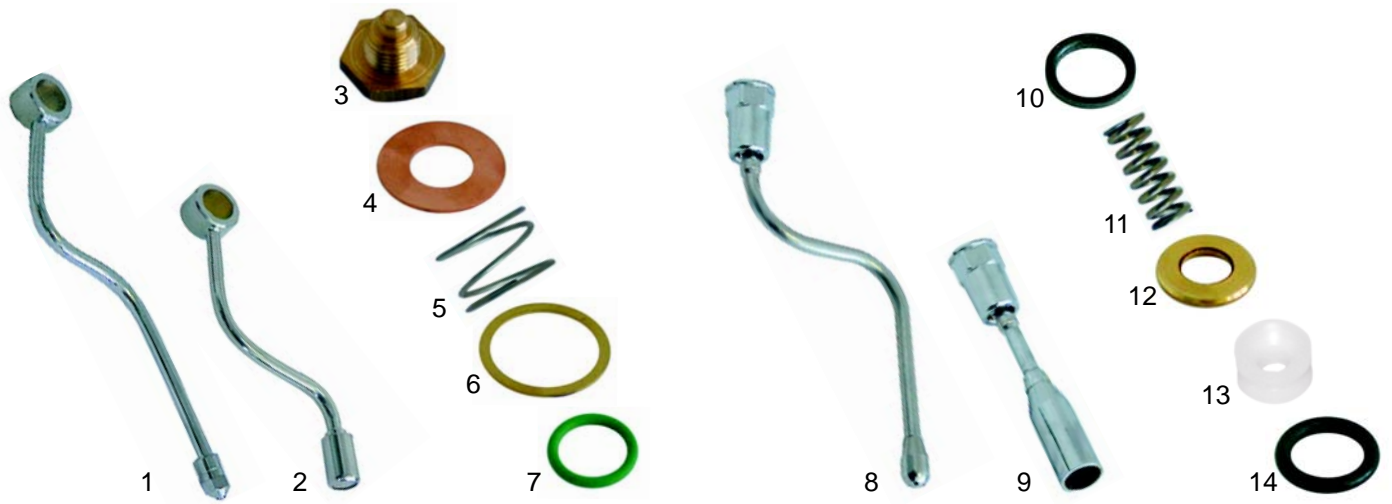

Taps

Item	Order	Description
1	529520	Steam/Water tap/cpl.
2	528427	Steam/Water tap/cpl.
3	528520	Cu-gasket
4	528648	Gasket (viton)

Item	Order	Description
5	528484	Spring
6	528649	O-ring (viton)
7	528643	Screw
8	528644	Washer

Item	Order	Description
9	528645	Spring
10	528646	Washer
11	528647	O-ring

Item	Order	Description
1	528759	Washer
2	528650	Bush
3	528780	Spring
4	111104	Knob
5	528781	Washer

Item	Order	Description
6	528762	Pin
7	111110	Cap
8	528760	Bush
9	528758	Spring

Item	Order	Description
10	528761	Washer
11	111122	Knob
12	111113	Cap/steam
13	111114	Cap/water

Pipes

Item	Order	Description
1	529521	Steam pipe
2	529522	Water pipe
3	528643	Banjo stem single
4	528644	Washer
5	528645	Spring

Item	Order	Description
6	528646	Washer
7	528647	O-ring (viton)
8	529587	Steam pipe
8	529588	Steam pipe (stainless steel)
9	529589	Water pipe

Item	Order	Description
10	528401	Gasket
11	528184	Spring
12	528653	Washer
13	528654	Bush
14	528655	O-ring