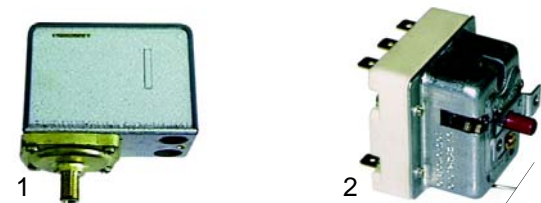

Pressure switches, thermostats

Item	Order	Description
1	541021	Pressure switch, 3 poles
2	390166	Safety thermostat, 3 poles