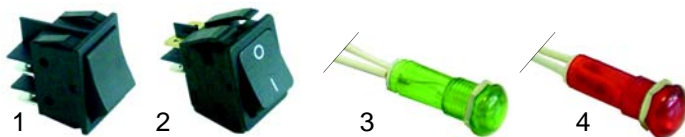

Pressure switches, thermostats

Item	Order	Description
1	541021	Pressure switch, 3 poles
2	390166	Safety thermostat, 3 poles

Schalter/Switches

Item	Order	Description
1	345157	Main switch
2	301002	Group switch
3	301015	Group switch, DPDT

Switches, lamps

Item	Order	Description
1	346066	Switch
2	346068	Push button
3	359400	Lamp/green, 8mm, 230V
4	359401	Lamp/red, 8mm, 230V

Level controller

Item	Order	Description
1	400019	Level controller, RL30/1E-2C/F, 230V
2	400237	Level controller, RL30/1E-2C/8, 230V
3	400020	Level probe, 150mm