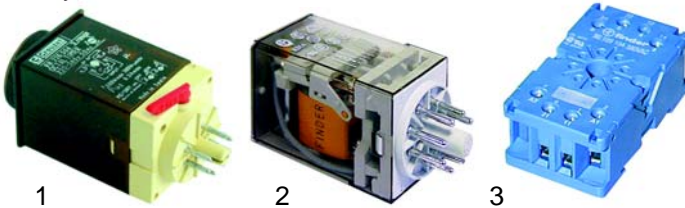

Pressure switches, thermostats

Item	Order	Description
1	541021	Pressure switch, 3 poles
2	390166	Safety thermostat, 3 poles

Schalter/Switches

Item	Order	Description
1	345157	Main switch
2	301002	Group switch
3	301015	Group switch, DPDT

Switches, lamps

Item	Order	Description
1	346066	Switch
2	346068	Push button
3	359400	Lamp/green, 8mm, 230V
4	359401	Lamp/red, 8mm, 230V

Level controller

Item	Order	Description
1	400019	Level controller, RL30/1E-2C/F, 230V
2	400237	Level controller, RL30/1E-2C/8, 230V
3	400020	Level probe, 150mm

Relays

Item	Order	Description
1	380151	Time relay
2	380134	Relay, DPDT
3	380137	Base, 8 poles

Flowmeter/Flow-meters

Item	Order	Description
1	400222	Flowmeter, 1/4"
2	400004	Flowmeter, 1/4"
3	400256	Plug
4	400257	Flowmeter turbine
5	400258	Case gasket