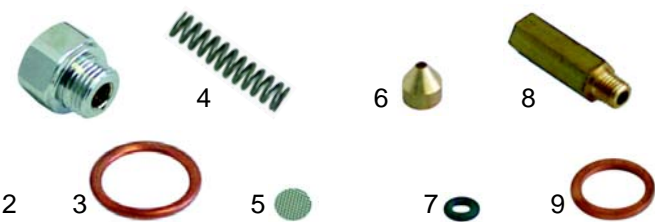

Item	Order	Description
2	528659	Ending cap
3	528520	Gasket
4	528668	Spring
5	528669	Filter
6	528670	Jet
7	528765	O-ring (viton)
8	528766	Lengthening, M6
8	528767	Lengthening, M8
9	528662	Cu-Gasket