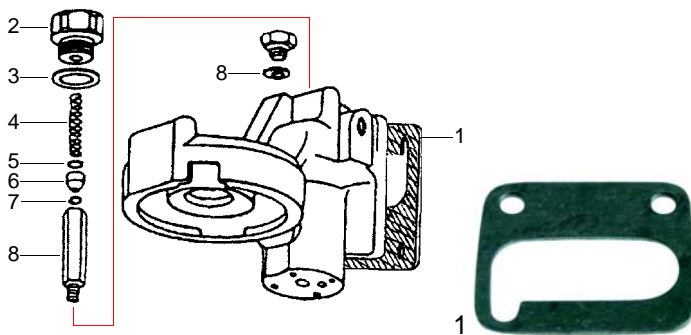

Gruppe/Group

Item	Order	Description
1	528763	Group gasket