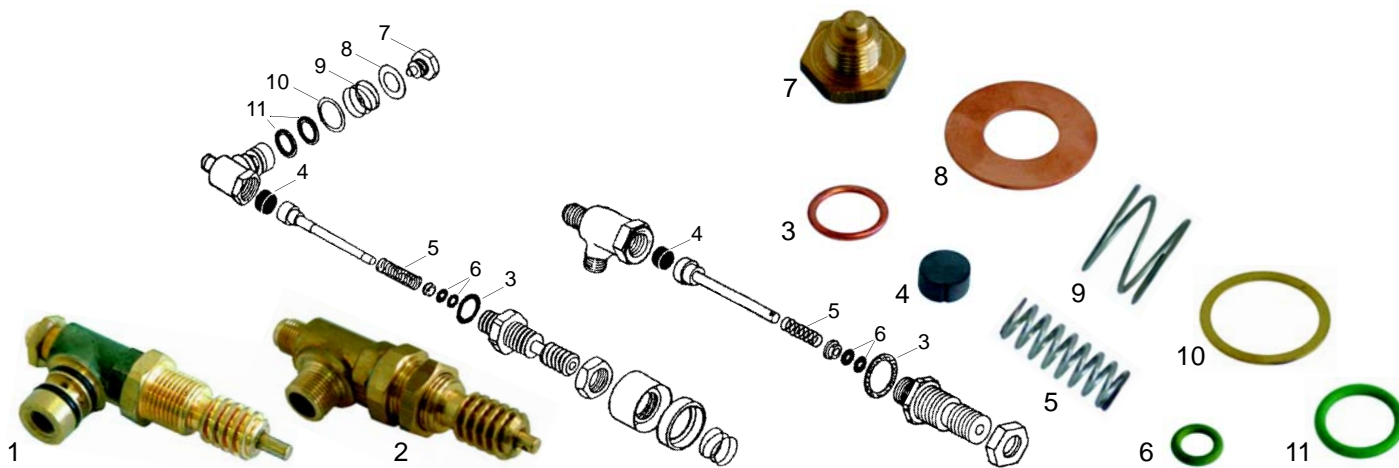

Item	Order	Description
5	529354	Gasket
6	529367	Level glass
7	529368	O-ring
8	529369	Washer

Item	Order	Description
9	529355	Plastic ball
10	529387	Level glass
11	528583	O-ring
12	528682	Washer

Water inlet valve

Item	Order	Description
1	529524	Water inlet valve/cpl.
2	529525	Water inlet valve/cpl., long axle
3	111020	Knob

Item	Order	Description
4	528779	Union nut
5	111068	Knob
6	111069	Rosette

Item	Order	Description
7	111098	Knob
8	111103	Cap

Item	Order	Description
9	528420	Cu-gasket
10	528423	Spring
11	528595	Bush

Item	Order	Description
12	528596	Gasket
13	528469	O-ring

Item	Order	Description
14	528597	Shaft extension, 17 mm
15	528598	Shaft, 42mm

Taps

Item	Order	Description
1	529520	Steam/Water tap/cpl.
2	528427	Steam/Water tap/cpl.
3	528520	Cu-gasket
4	528648	Gasket (viton)

Item	Order	Description
5	528484	Spring
6	528649	O-ring (viton)
7	528643	Screw
8	528644	Washer