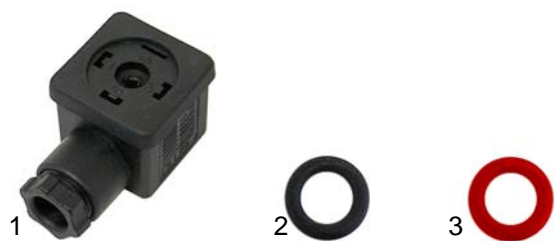

☎ +48 56 657 00 66

📘 fb.com/gastroparts.global

GASTROPARTS.COM

Solenoid valves

Scem/Parker

Item	Order	Description
1	370057	cpl., 3 ways, 230V AC
2	370060	cpl., 3 ways, with cable, 230V AC
3	370062	Solenoid square base

Item	Order	Description
1	370059	cpl., 3 ways, 1/4", 230V AC
2	370206	cpl., 2 ways, 230V AC
3	371029	Magnetic coil, 230V AC
4	371033	Magnetic coil, with cable, 230V AC

Item	Order	Description
1	371090	Plug
2	371095	O-ring (viton)
3	371100	O-ring (Silicon)