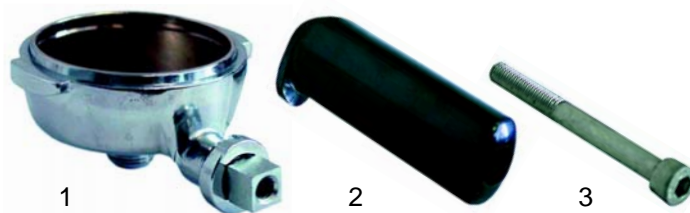

Shower

Item	Order	Description
1	529081	Dispersion
2	529080	Shower

Filter holder gaskets

Item	Order	Description
1	528033	Shim gasket, 71 x 68 mm
2	528030	Filter holder gasket, 73 x 57 x 8 mm
2	528031	Filter holder gasket, 73 x 57 x 8,5 mm
2	528032	Filter holder gasket, 73 x 57 x 9 mm
3	529079	Filter holder spring

Filter

Item	Order	Description
1	529012	Filter, 1 cup (6g)
1	529011	Filter, 1 cup (7g)
2	529014	Filter, 2 cups (12g)
2	529013	Filter, 2 cups (14g)
3	529023	Blank filter

Filter holder

Item	Order	Description
1	529041	Filter holder, M12
2	529121	Filter holder handle
3	529148	Filter holder handle
4	529147	Cap

Item	Order	Description
1	529150	Filter holder
2	529112	Filter holder handle
3	529123	Screw

Spouts

Item	Order	Description
1	529001	Spout 3/8", one way long
2	529003	Spout 3/8", one way curved
3	529007	Spout 3/8", two way short