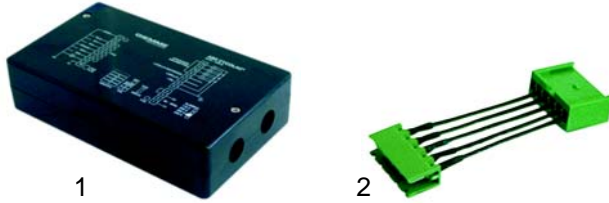

Key push buttons

Item	Order	Description
1	400379	Key push button
2	400320	Key push button cable