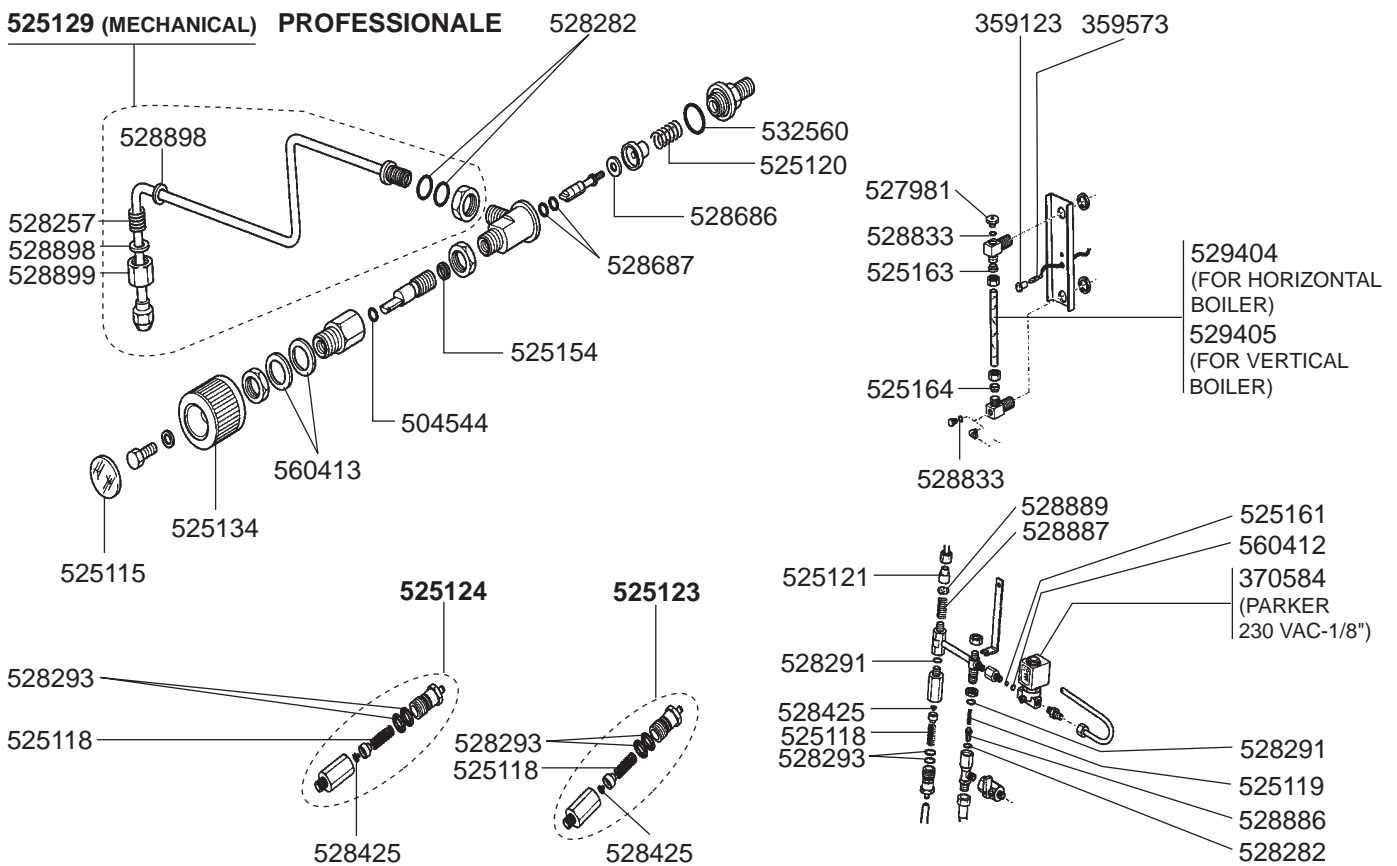

STEAM TAP PROFESSIONALE/LEVEL INDICATOR/VALVES