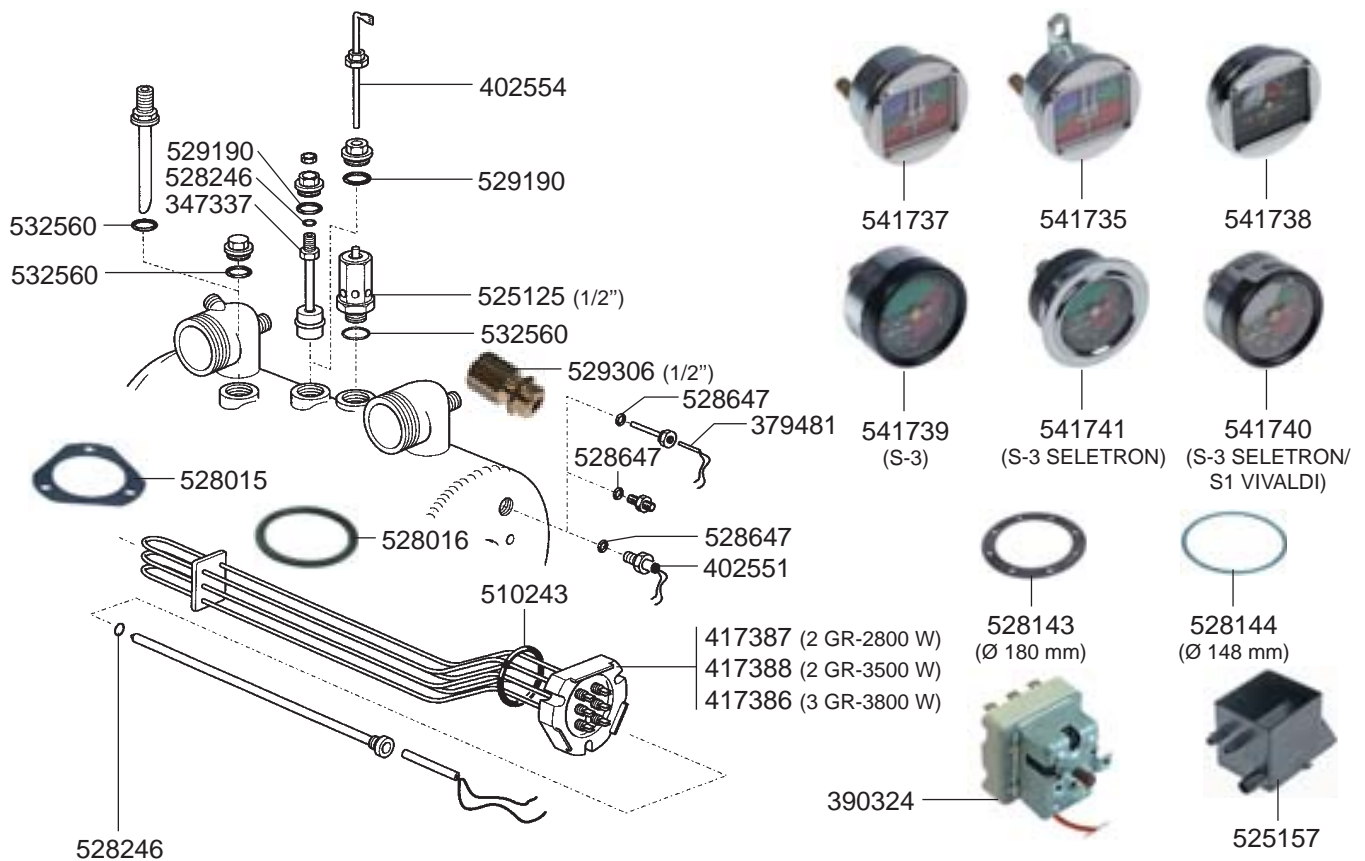

BOILER NEW/SUPER 3000/SELETRON PLUS/S-3 - MANOMETERS - DRIP TRAY VARIOUS