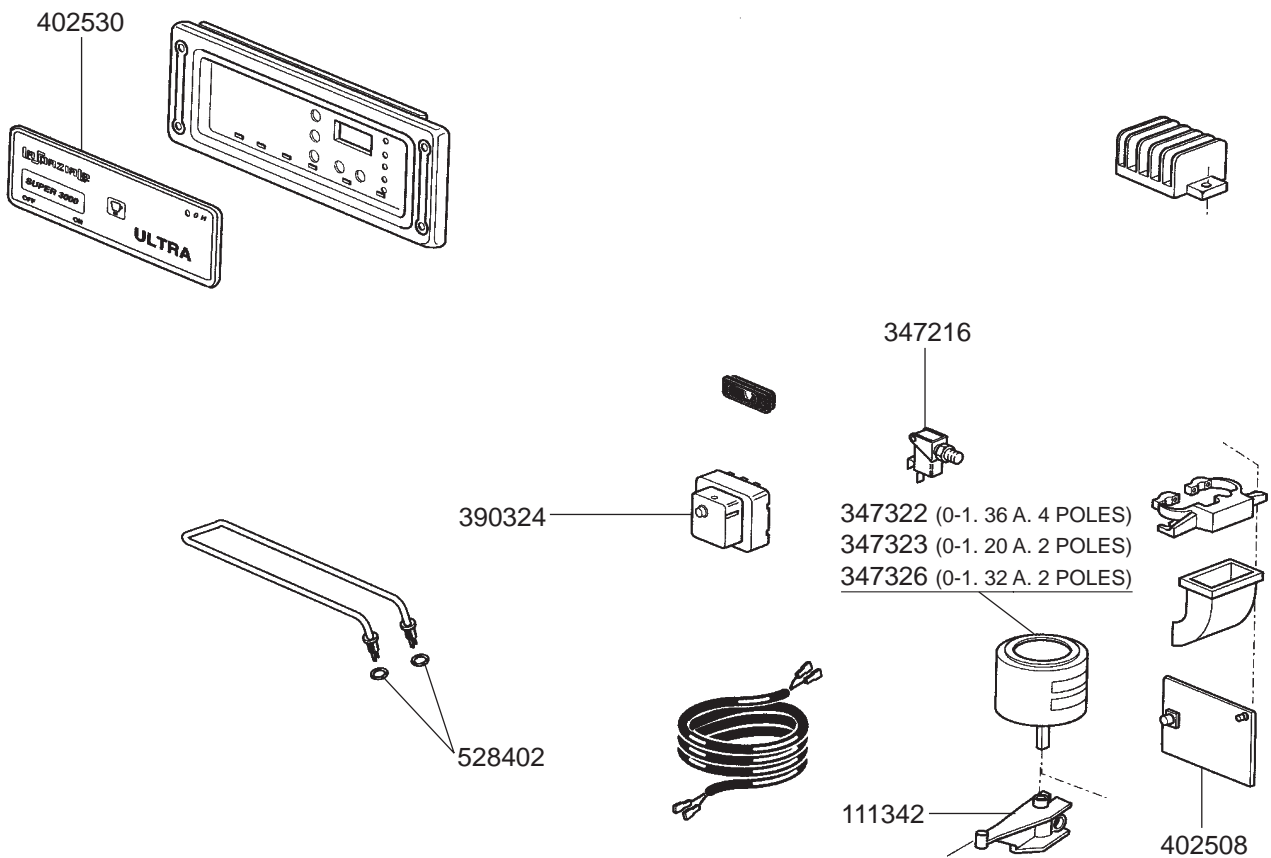

ELECTRICAL COMPONENTS ULTRA