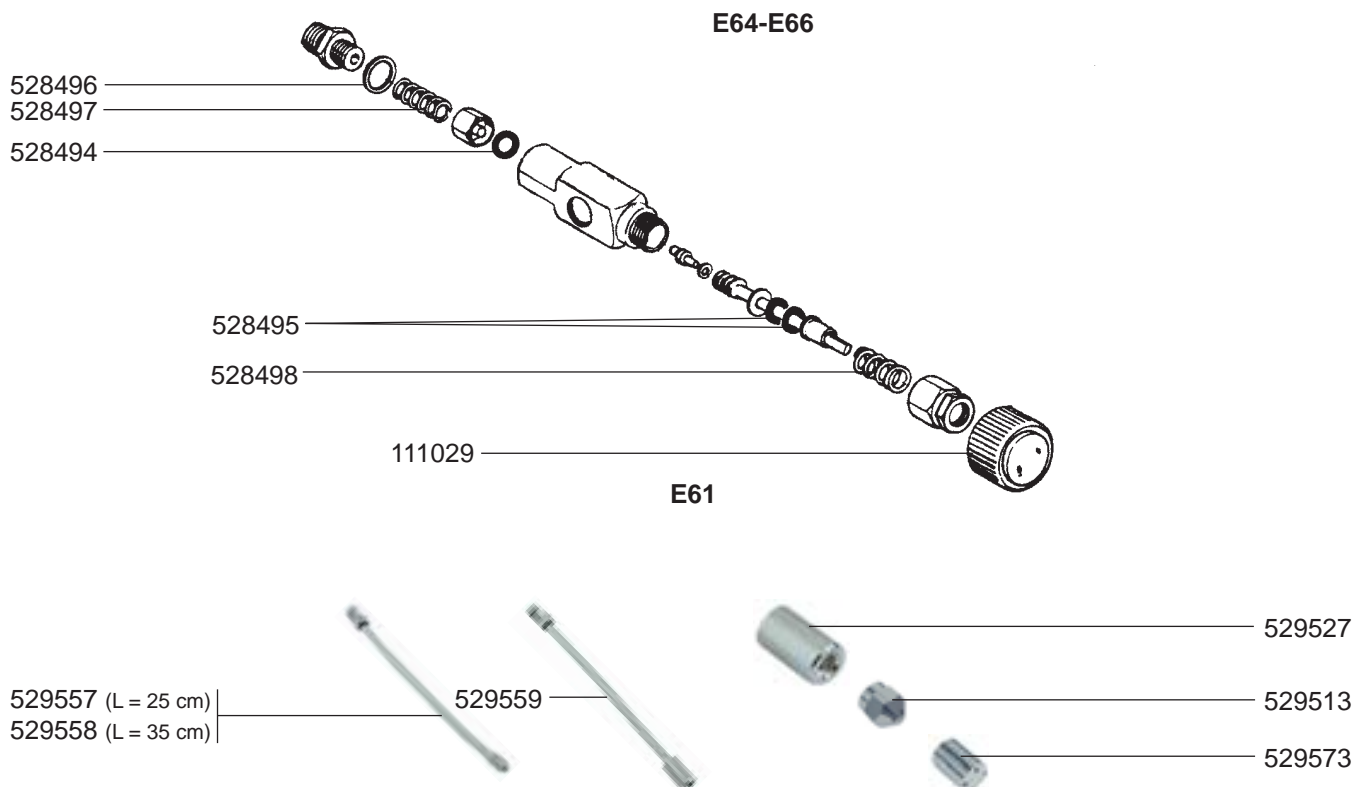

FILTER HOLDERS

STEAM/WATER TAPS E91/DUE/DIPLOMAT

STEAM/WATER TAPS E92 ELITE A/S - E92 RESTYLING A/S

STEAM/WATER TAPS E98 PRESIDENT A/S

STEAM/WATER TAPS E98 A/S - NO STOP - COMPACT - PRESTIGE - EXPRESS - SPECIAL

STEAM/WATER TAPS E61

STEAM/WATER TAPS E64-E66-E61

VALVES

LEVEL INDICATOR/DRIP TRAYS

MANOMETERS

541200
(0-3 BAR, E-61)

541201
(0-16 BAR, E-61)

541202
(E-64, E-66)