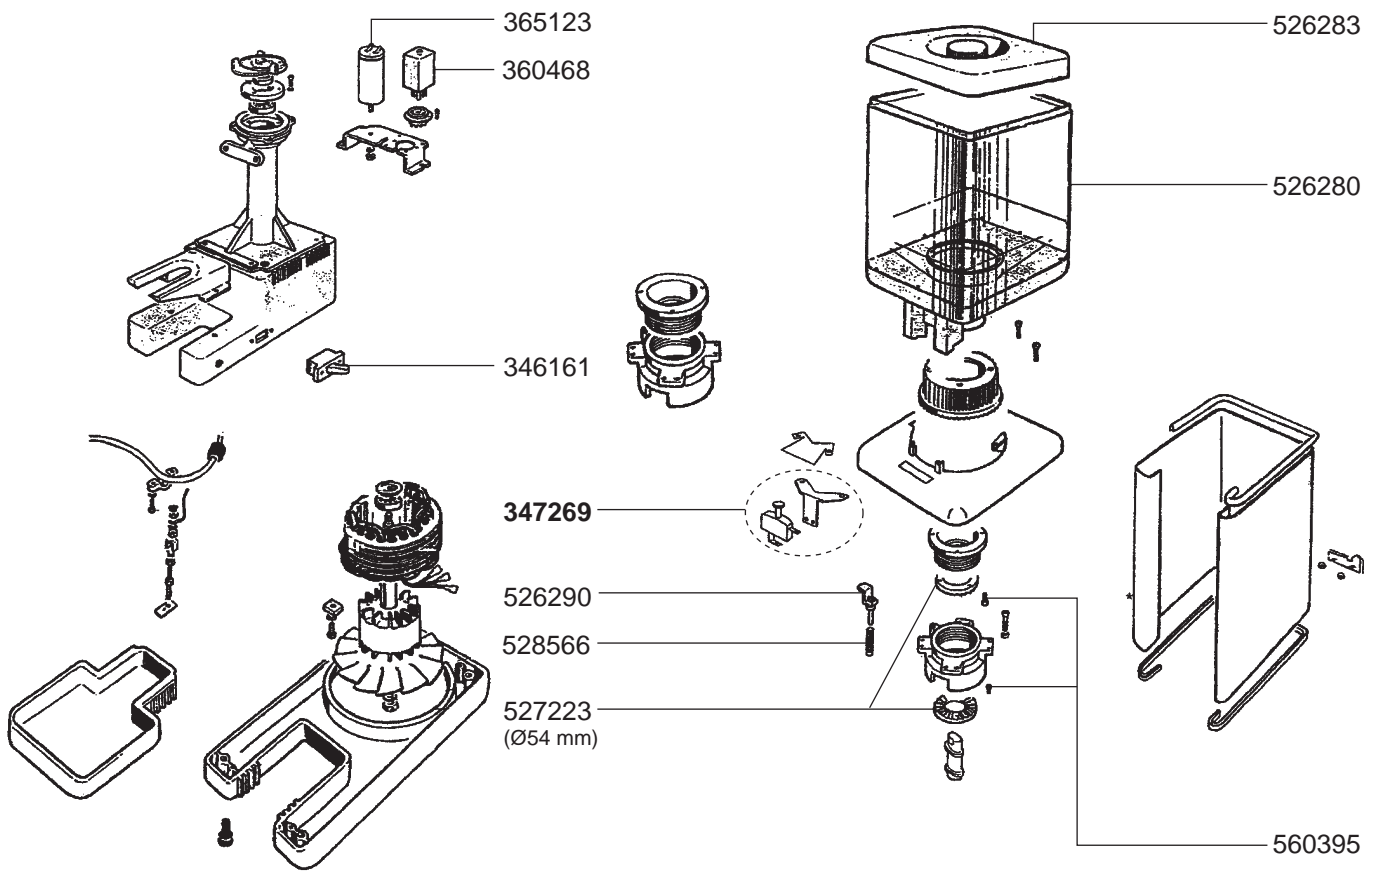

346006
(NO-STOP)

346007
(STAR-TRONIC)

359043
(Ø 12 mm, 230 VAC, RED)

359138
(Ø 10 mm, 230 VAC, RED)

359140
(Ø 10 mm, 230 VAC, YELLOW)

359401
(Ø 8 mm, 230 VAC, RED)

400010
(RL70/1E/2C/8)

380137
(8 POLES)

400020
(L = 150 mm)

MPN

2
COFFEE GRINDERS

MC90

GASTROPARTS.COM