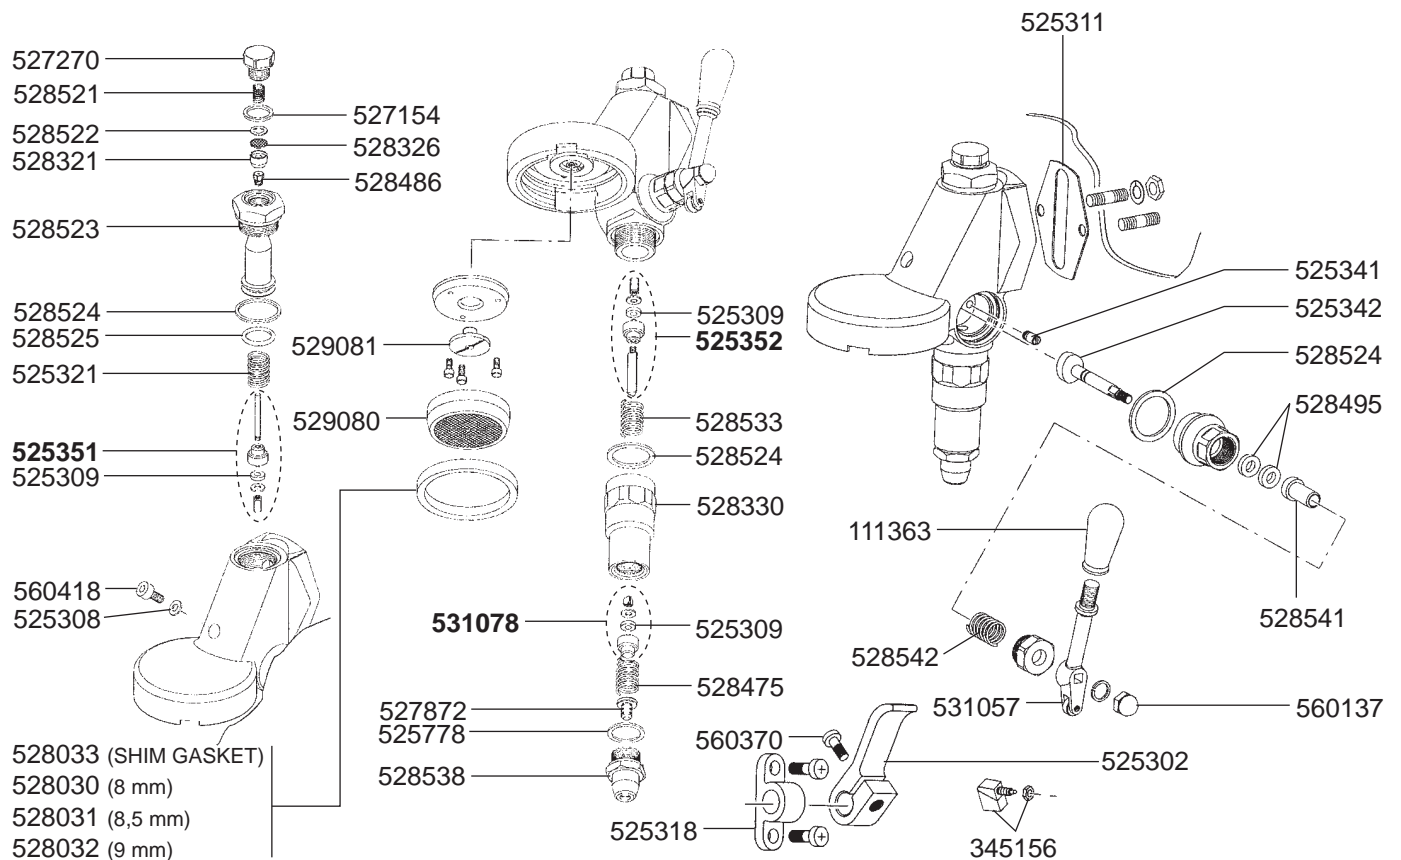

MANUAL GROUP