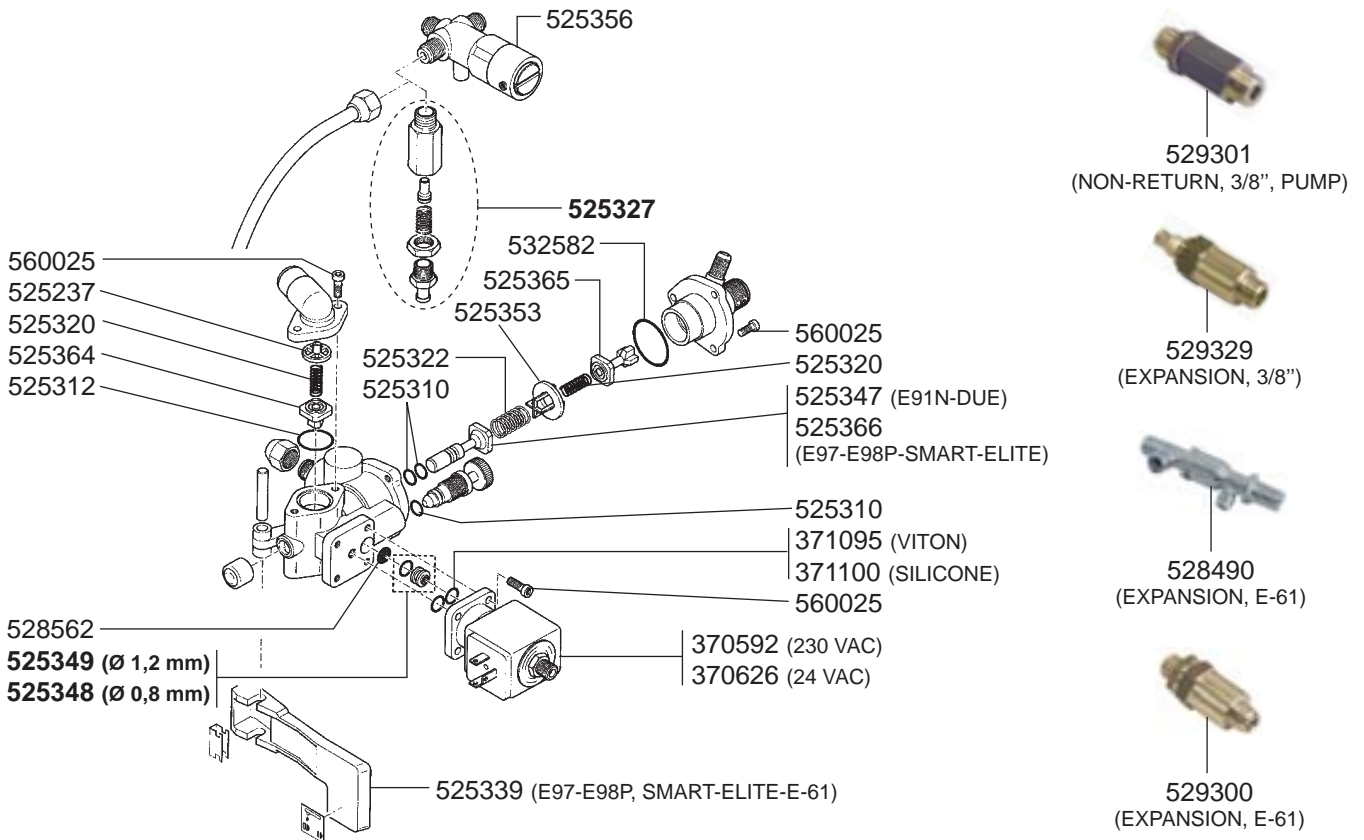

FILTER HOLDERS

STEAM/WATER TAPS E91/DUE/DIPLOMAT

STEAM/WATER TAPS E92 ELITE A/S - E92 RESTYLING A/S

STEAM/WATER TAPS E98 PRESIDENT A/S

STEAM/WATER TAPS E98 A/S - NO STOP - COMPACT - PRESTIGE - EXPRESS - SPECIAL

STEAM/WATER TAPS E61

STEAM/WATER TAPS E64-E66-E61

VALVES

LEVEL INDICATOR/DRIP TRAYS

MANOMETERS

541200
(0-3 BAR, E-61)

541201
(0-16 BAR, E-61)

541202
(E-64, E-66)

346006
(NO-STOP)

346007
(STAR-TRONIC)

359043
(Ø 12 mm, 230 VAC, RED)

359138
(Ø 10 mm, 230 VAC, RED)

359140
(Ø 10 mm, 230 VAC, YELLOW)

359401
(Ø 8 mm, 230 VAC, RED)

400010
(RL70/1E/2C/8)

380137
(8 POLES)