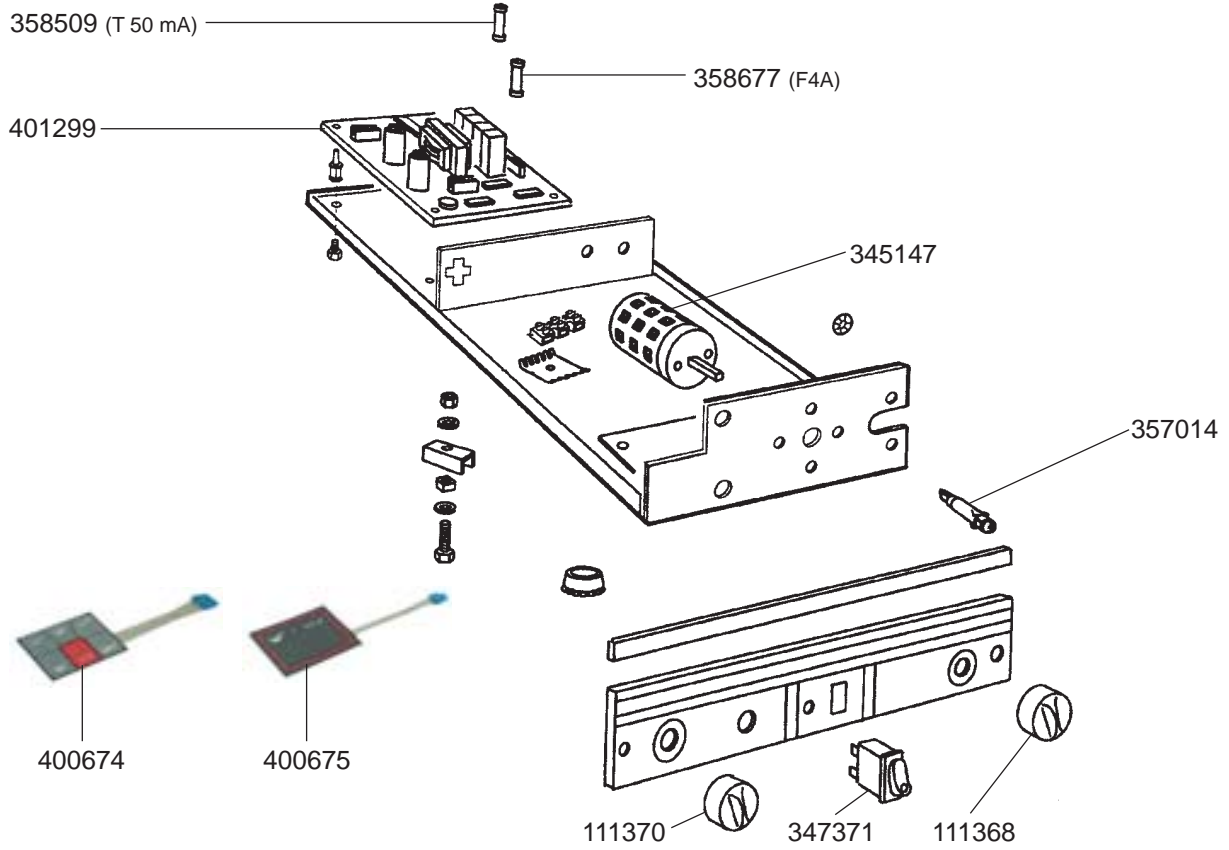

ELECTRICAL COMPONENTS E92

ELECTRICAL COMPONENTS E92

ELECTRICAL COMPONENTS E92

ELECTRICAL COMPONENTS E98

ELECTRICAL COMPONENTS E97 A/S

ELECTRICAL COMPONENTS E61

E-61 LEGEND

E-61 JUBILEE

346006
(NO-STOP)

346007
(STAR-TRONIC)

359043
(Ø 12 mm, 230 VAC, RED)

359138
(Ø 10 mm, 230 VAC, RED)

359140
(Ø 10 mm, 230 VAC, YELLOW)

359401
(Ø 8 mm, 230 VAC, RED)

400010
(RL70/1E/2C/8)

380137
(8 POLES)