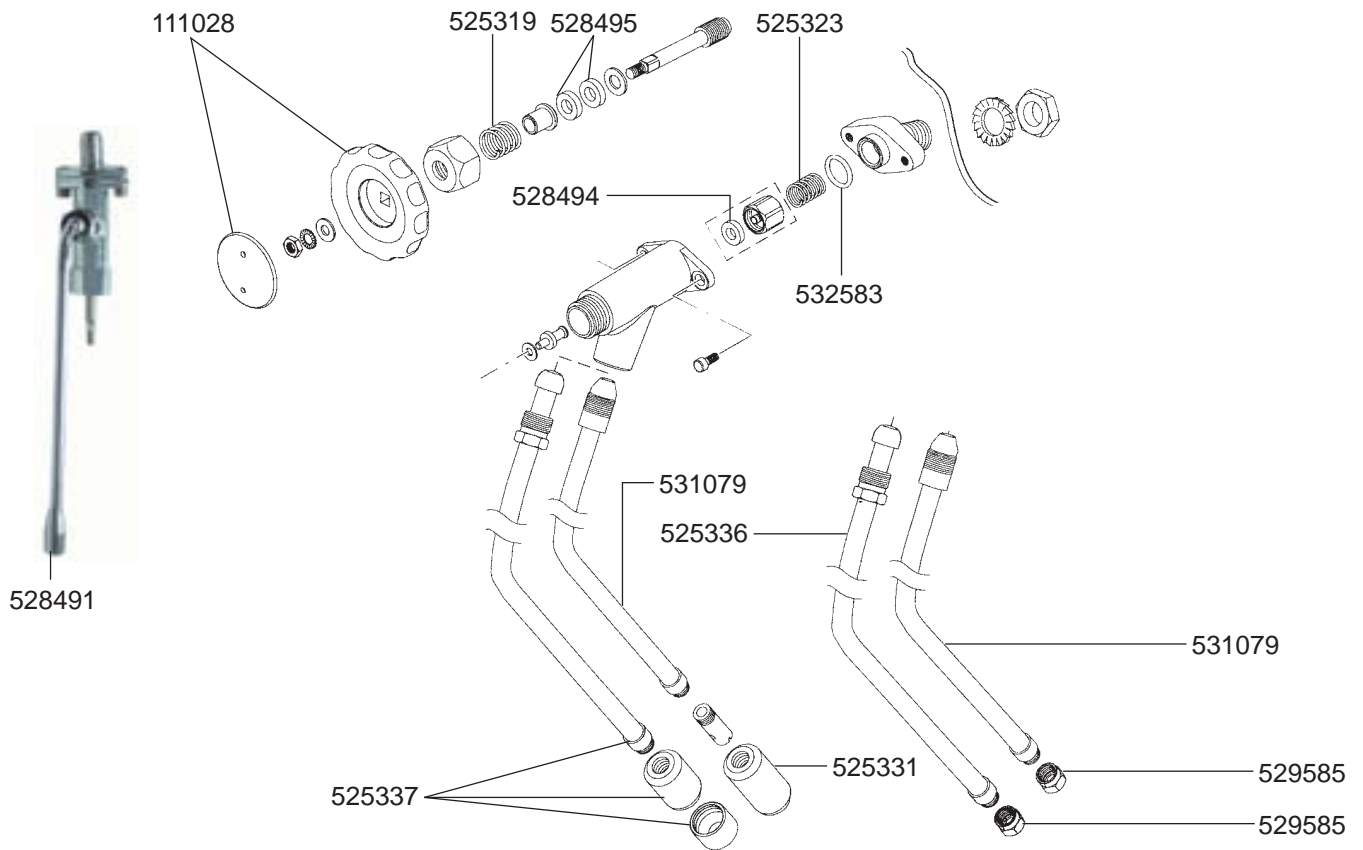

FILTER HOLDERS

STEAM/WATER TAPS E91/DUE/DIPLOMAT

STEAM/WATER TAPS E92 ELITE A/S - E92 RESTYLING A/S

STEAM/WATER TAPS E98 PRESIDENT A/S

STEAM/WATER TAPS E98 A/S - NO STOP - COMPACT - PRESTIGE - EXPRESS - SPECIAL

STEAM/WATER TAPS E61

STEAM/WATER TAPS E64-E66-E61

VALVES

LEVEL INDICATOR/DRIP TRAYS

MANOMETERS

541200
(0-3 BAR, E-61)

541201
(0-16 BAR, E-61)

541202
(E-64, E-66)

346006
(NO-STOP)

346007
(STAR-TRONIC)

359043
(Ø 12 mm, 230 VAC, RED)

359138
(Ø 10 mm, 230 VAC, RED)

359140
(Ø 10 mm, 230 VAC, YELLOW)

359401
(Ø 8 mm, 230 VAC, RED)

400010
(RL70/1E/2C/8)

380137
(8 POLES)

400020
(L = 150 mm)

MPN

2
COFFEE GRINDERS

MC90

GASTROPARTS.COM