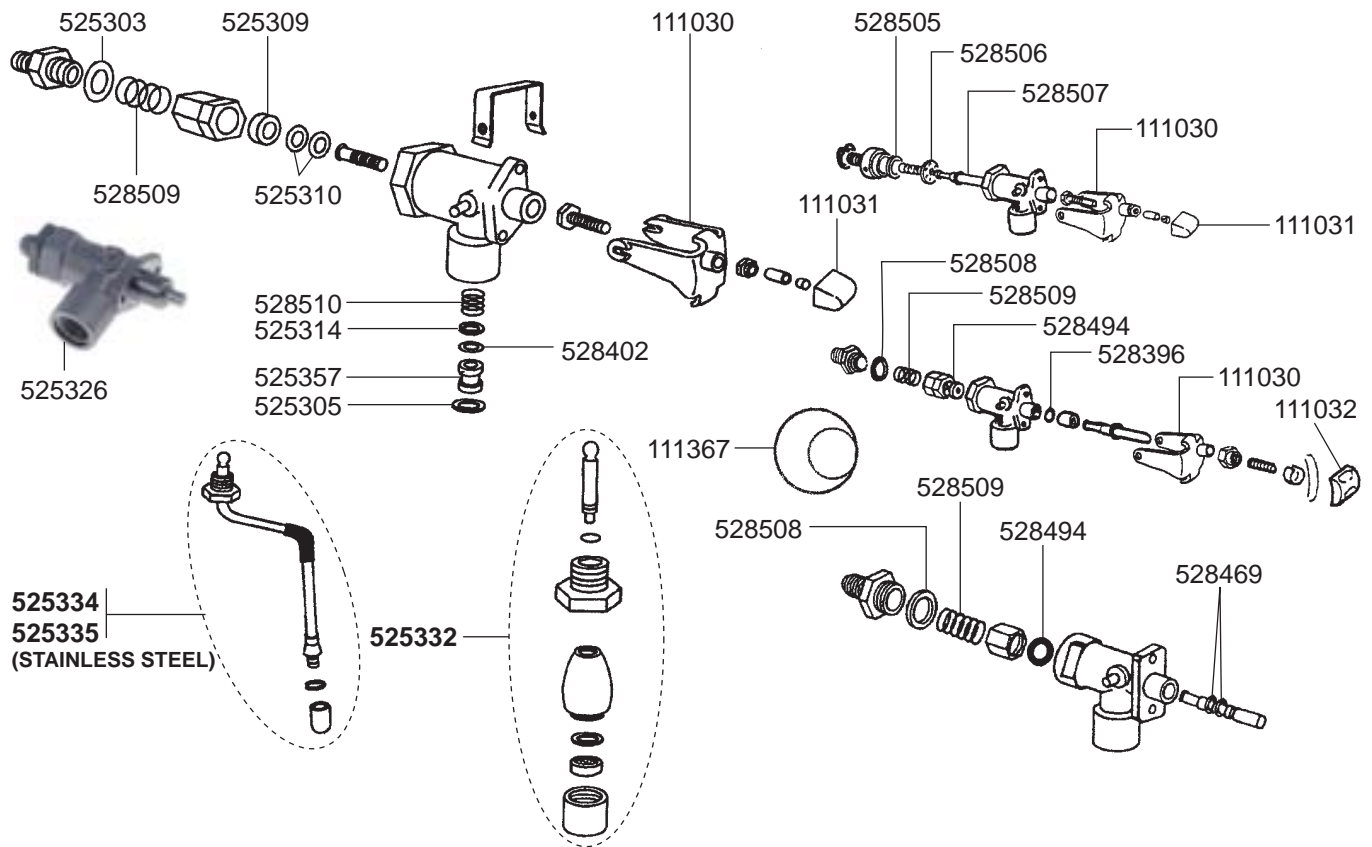

FILTER HOLDERS

STEAM/WATER TAPS E91/DUE/DIPLOMAT

STEAM/WATER TAPS E92 ELITE A/S - E92 RESTYLING A/S

STEAM/WATER TAPS E98 PRESIDENT A/S

STEAM/WATER TAPS E98 A/S - NO STOP - COMPACT - PRESTIGE - EXPRESS - SPECIAL

STEAM/WATER TAPS E61

STEAM/WATER TAPS E64-E66-E61

VALVES

LEVEL INDICATOR/DRIP TRAYS

MANOMETERS

541200
(0-3 BAR, E-61)

541201
(0-16 BAR, E-61)

541202
(E-64, E-66)

346006
(NO-STOP)

346007
(STAR-TRONIC)

359043
(Ø 12 mm, 230 VAC, RED)

359138
(Ø 10 mm, 230 VAC, RED)

359140
(Ø 10 mm, 230 VAC, YELLOW)

359401
(Ø 8 mm, 230 VAC, RED)

400010
(RL70/1E/2C/8)

380137
(8 POLES)

400020
(L = 150 mm)

MPN

2
COFFEE GRINDERS

MC90

GASTROPARTS.COM