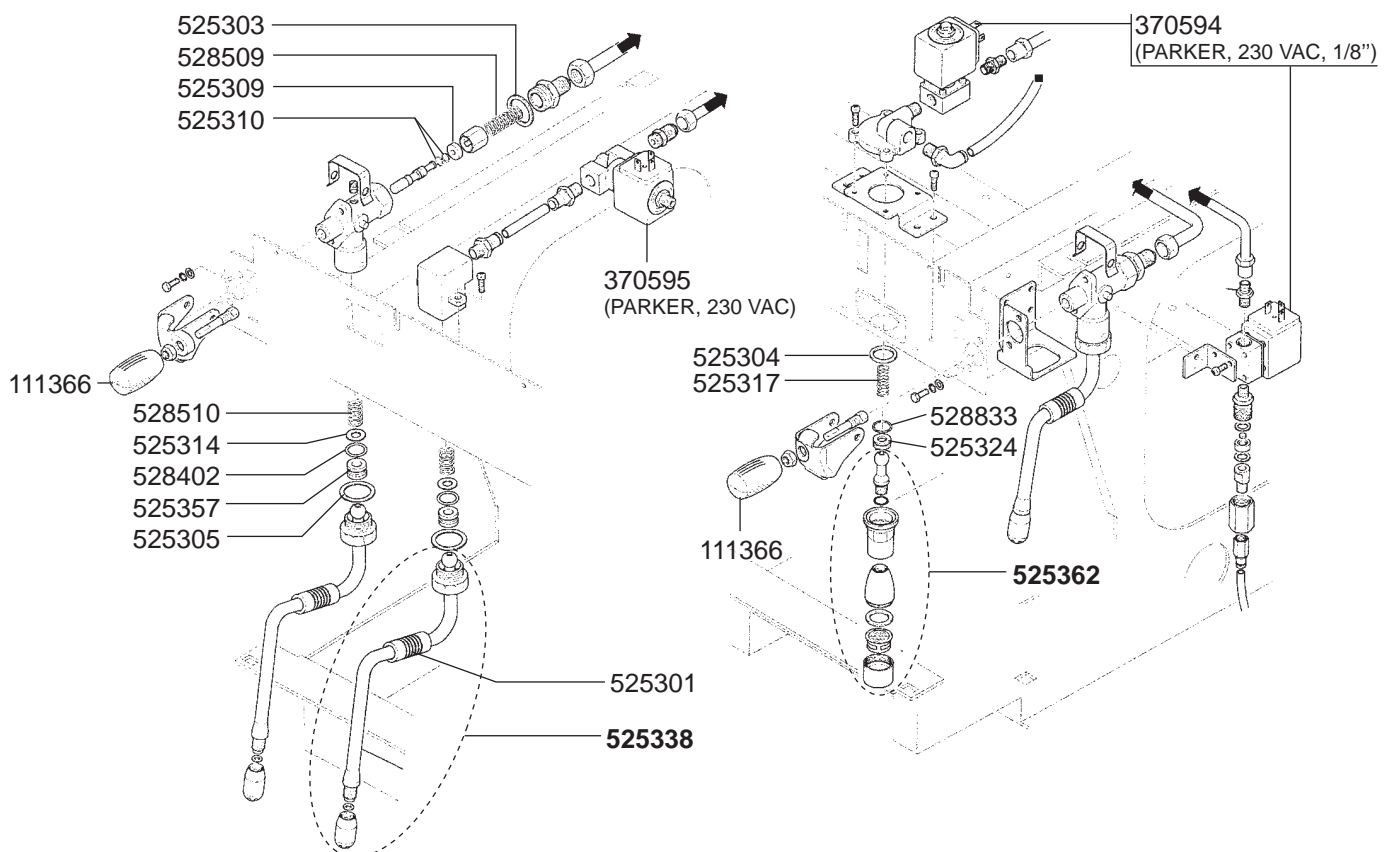

STEAM/WATER TAPS E92 ELITE A/S - E92 RESTYLING A/S