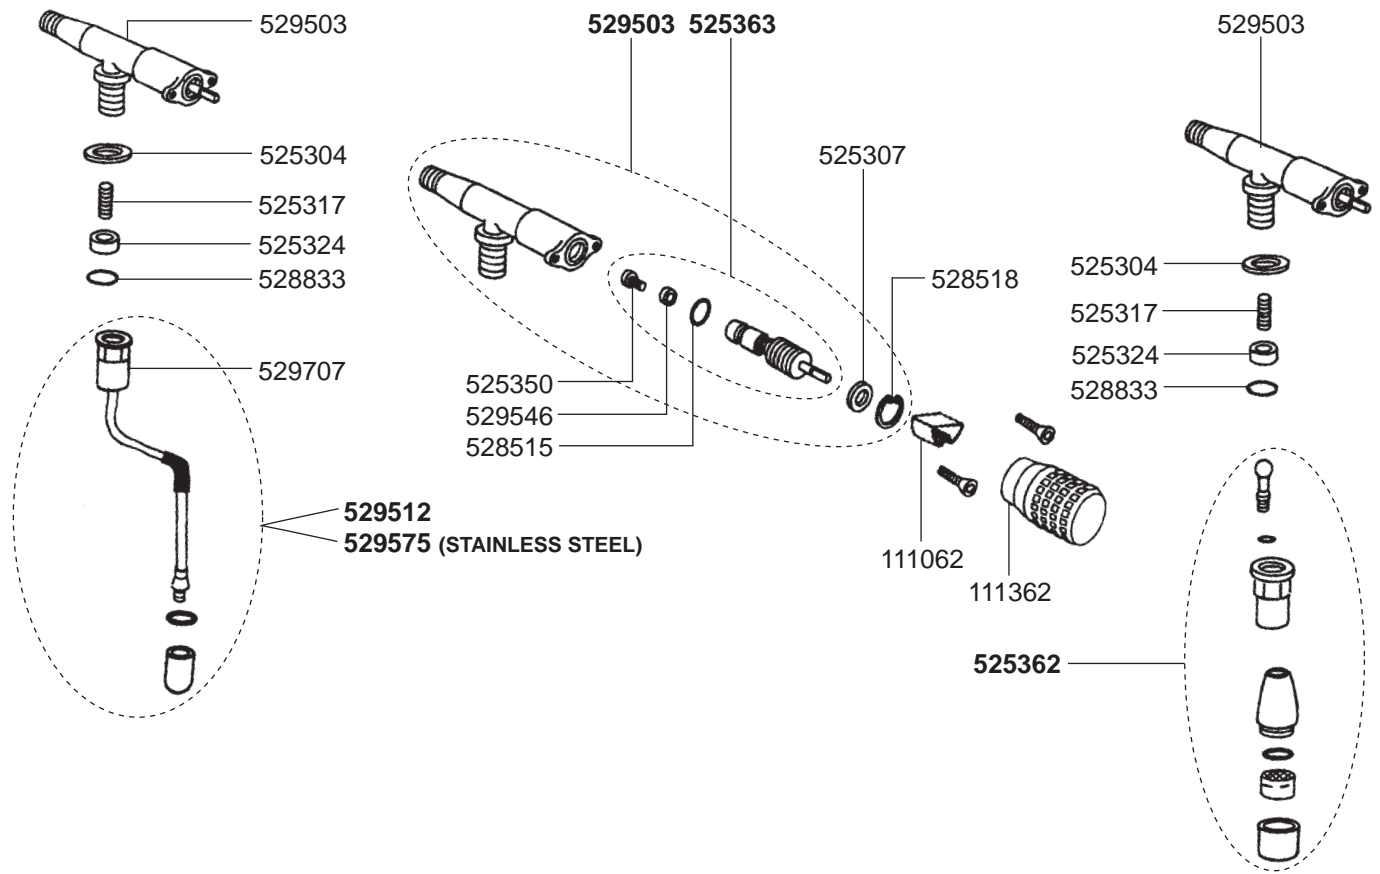

FILTER HOLDERS

STEAM/WATER TAPS E91/DUE/DIPLOMAT

STEAM/WATER TAPS E92 ELITE A/S - E92 RESTYLING A/S

STEAM/WATER TAPS E98 PRESIDENT A/S

STEAM/WATER TAPS E98 A/S - NO STOP - COMPACT - PRESTIGE - EXPRESS - SPECIAL

STEAM/WATER TAPS E61

STEAM/WATER TAPS E64-E66-E61

VALVES

LEVEL INDICATOR/DRIP TRAYS

MANOMETERS

541200
(0-3 BAR, E-61)

541201
(0-16 BAR, E-61)

541202
(E-64, E-66)