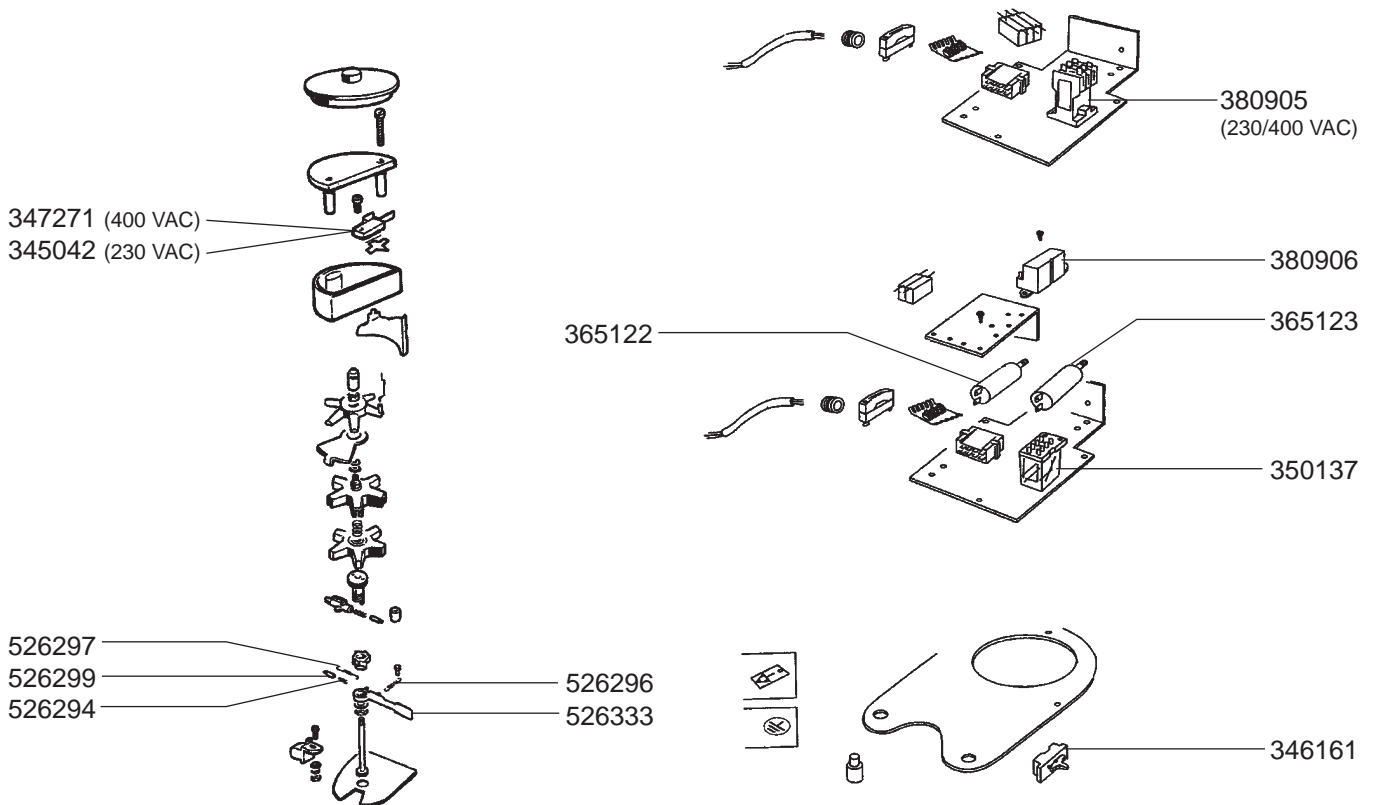

STEAM/WATER TAPS E61

STEAM/WATER TAPS E64-E66-E61

VALVES

LEVEL INDICATOR/DRIP TRAYS

MANOMETERS

541200
(0-3 BAR, E-61)

541201
(0-16 BAR, E-61)

541202
(E-64, E-66)

345142
(SWITCH)

345160
(SWITCH)

345141
(SWITCH, 2 POLES)

345130
(PUSH BUTTON, 1 POLE)

400308

346009
(CUP WARMER SWITCH)

345156
(E-61)

345269
(P4/P6)

346006
(NO-STOP)

346007
(STAR-TRONIC)

359043
(Ø 12 mm, 230 VAC, RED)

359138
(Ø 10 mm, 230 VAC, RED)

359140
(Ø 10 mm, 230 VAC, YELLOW)

359401
(Ø 8 mm, 230 VAC, RED)

400010
(RL70/1E/2C/8)

380137
(8 POLES)

400020
(L = 150 mm)

MPN

2
COFFEE GRINDERS

MC90

GASTROPARTS.COM