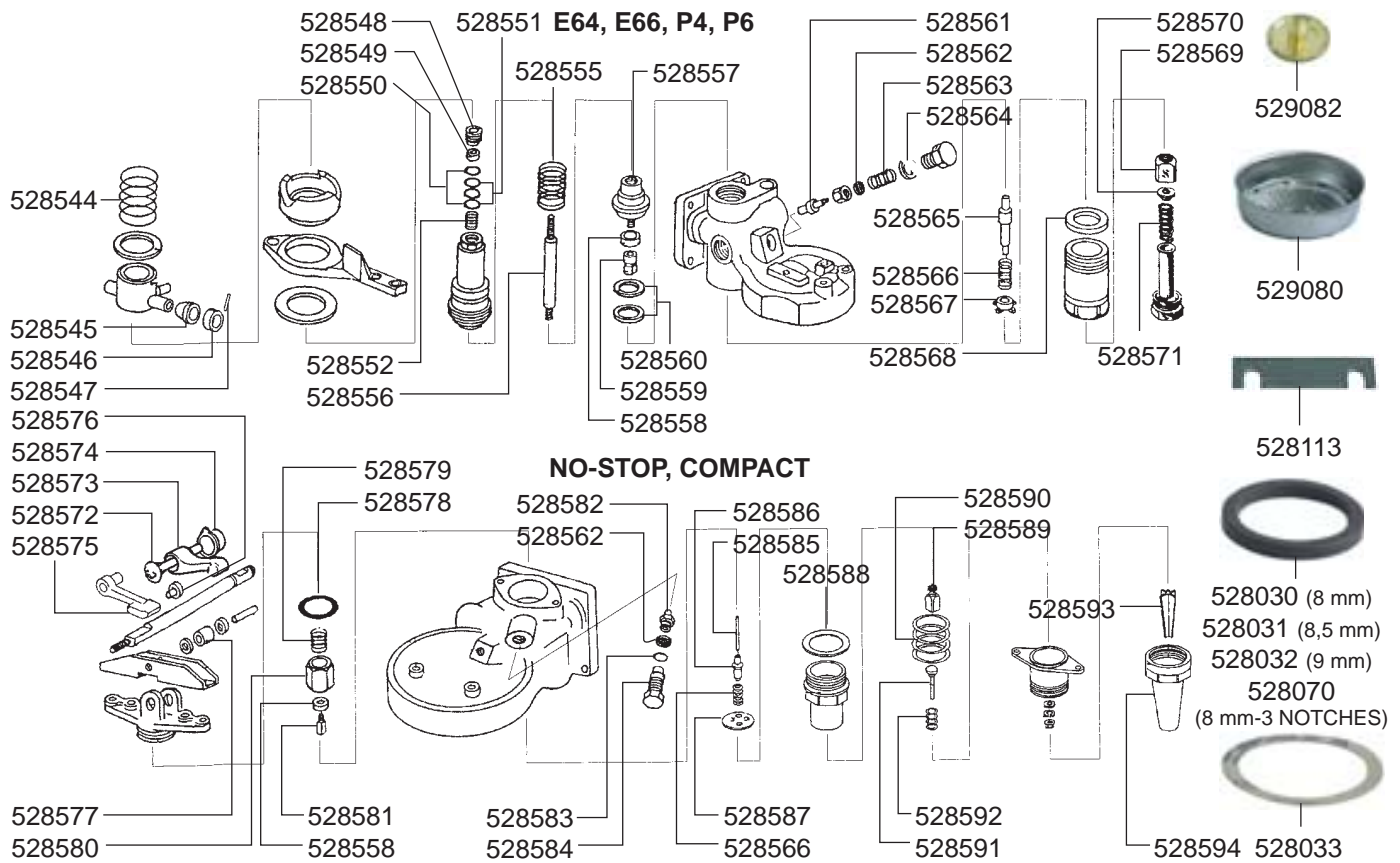

MANUAL GROUP