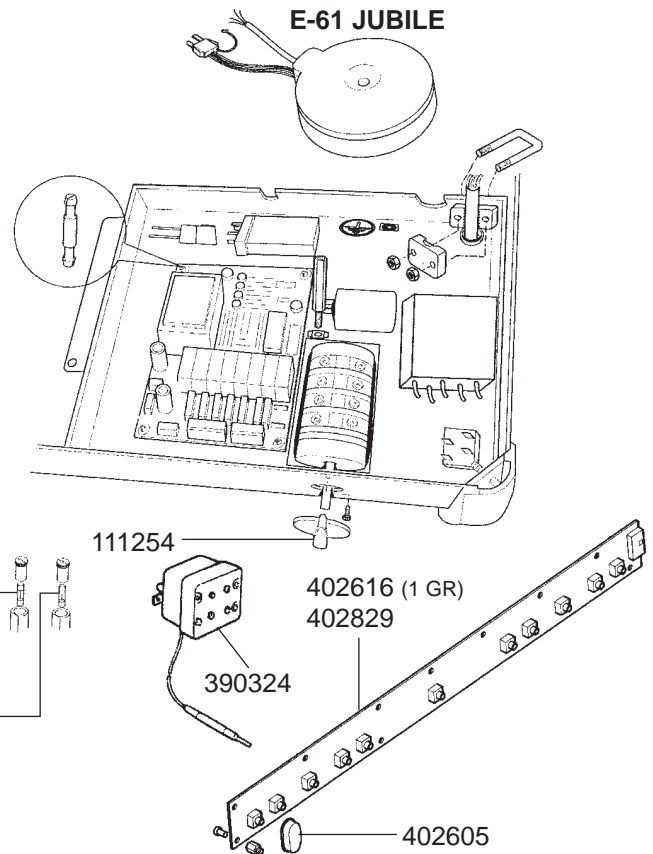

ELECTRICAL COMPONENTS E91

400570
400307
400300
400303
400582
400574
400570
400575
400302
400305
400307
400301
400585 (3301-135184)
400581
400582
400304
400305
400302
400582

ELECTRICAL COMPONENTS E91

ELECTRICAL COMPONENTS DUE A/S

ELECTRICAL COMPONENTS E92

ELECTRICAL COMPONENTS E92

ELECTRICAL COMPONENTS E92

ELECTRICAL COMPONENTS E98

ELECTRICAL COMPONENTS E97 A/S

ELECTRICAL COMPONENTS E61

E-61 LEGEND

E-61 JUBILEE

346006
(NO-STOP)

346007
(STAR-TRONIC)

359043
(Ø 12 mm, 230 VAC, RED)

359138
(Ø 10 mm, 230 VAC, RED)

359140
(Ø 10 mm, 230 VAC, YELLOW)

359401
(Ø 8 mm, 230 VAC, RED)

400010
(RL70/1E/2C/8)

380137
(8 POLES)