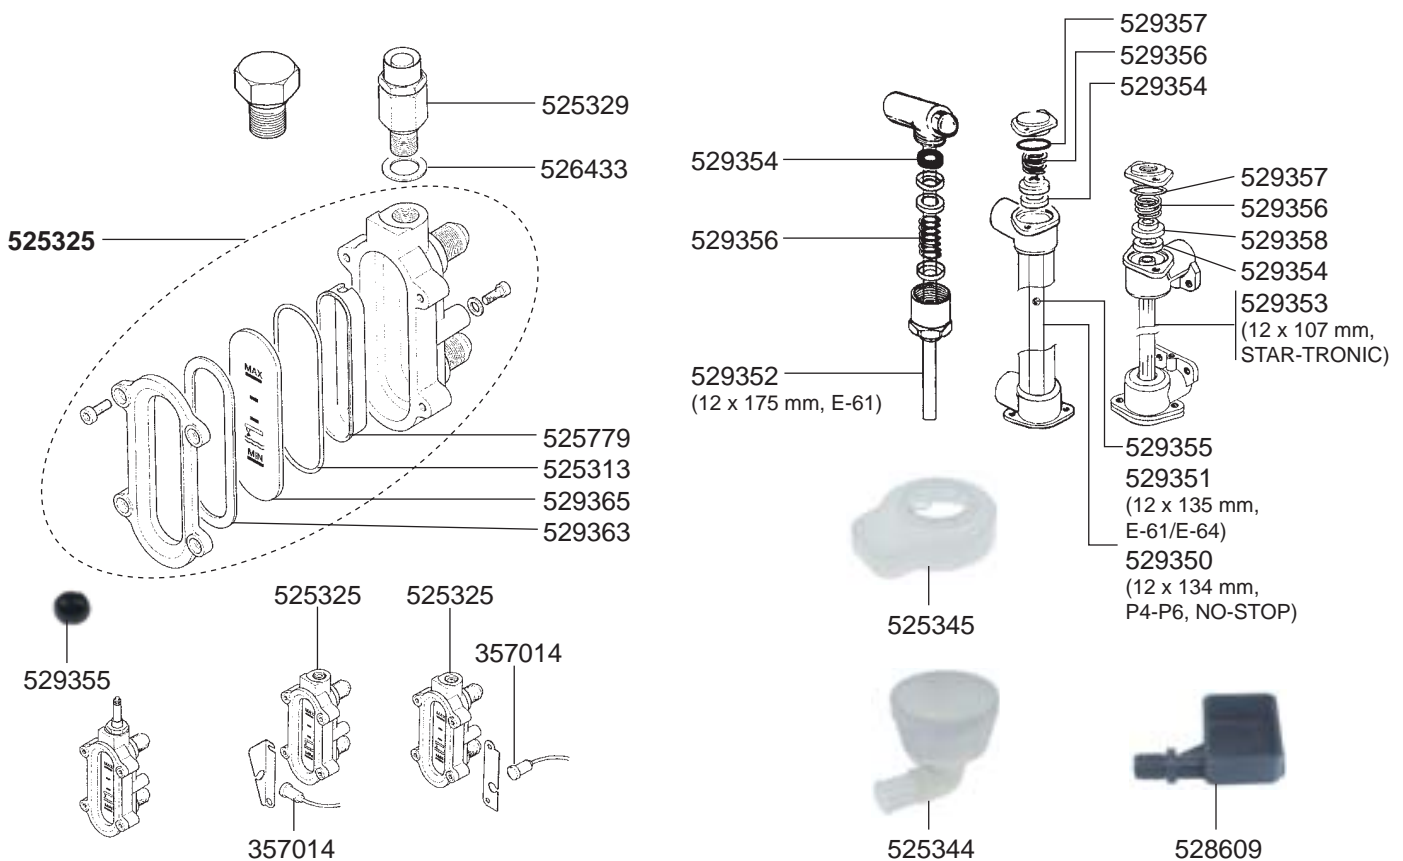

STEAM/WATER TAPS E61

STEAM/WATER TAPS E64-E66-E61

VALVES

LEVEL INDICATOR/DRIP TRAYS

MANOMETERS

541200
(0-3 BAR, E-61)

541201
(0-16 BAR, E-61)

541202
(E-64, E-66)