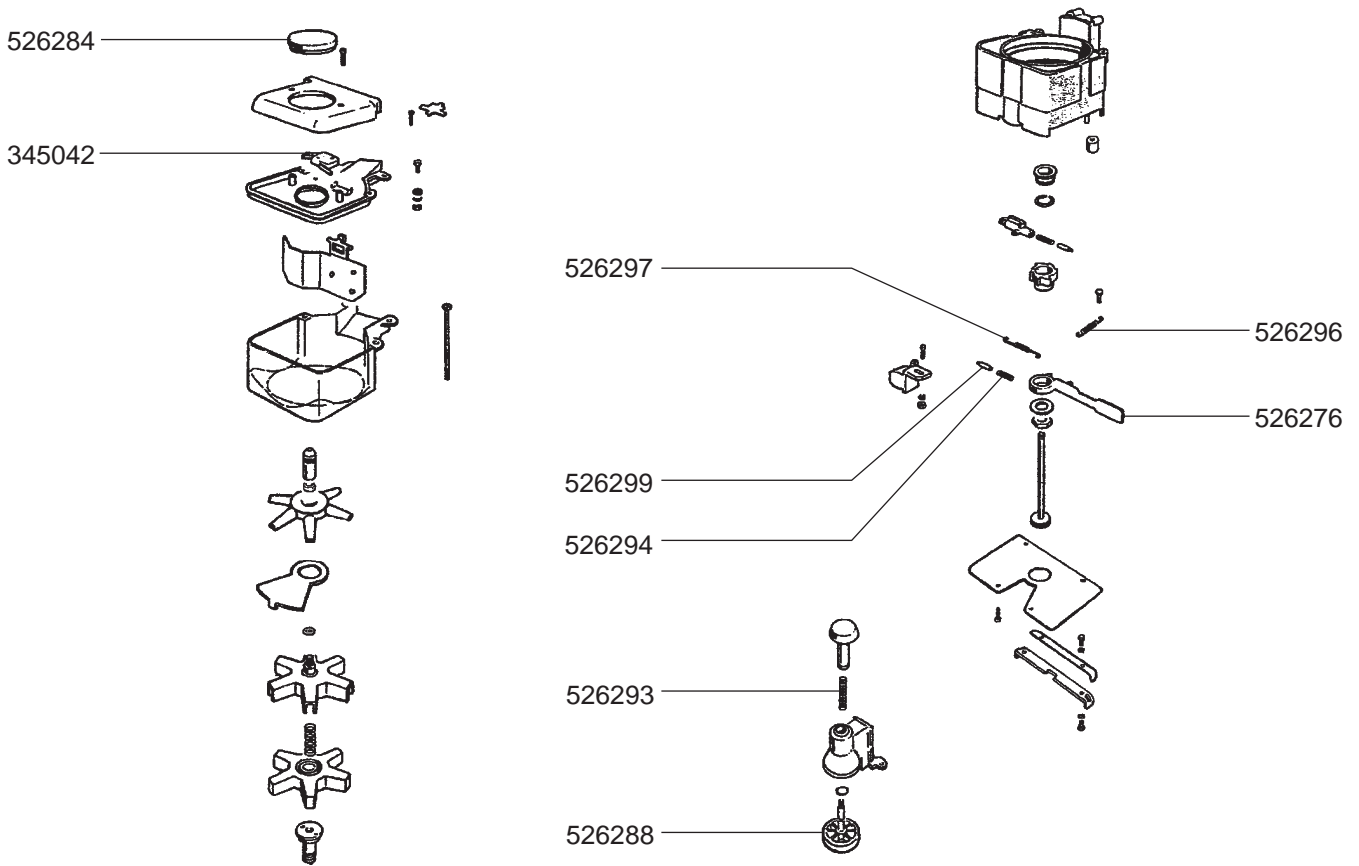

STEAM/WATER TAPS E61

STEAM/WATER TAPS E64-E66-E61

VALVES

LEVEL INDICATOR/DRIP TRAYS

MANOMETERS

541200
(0-3 BAR, E-61)

541201
(0-16 BAR, E-61)

541202
(E-64, E-66)

346006
(NO-STOP)

346007
(STAR-TRONIC)

359043
(Ø 12 mm, 230 VAC, RED)

359138
(Ø 10 mm, 230 VAC, RED)

359140
(Ø 10 mm, 230 VAC, YELLOW)

359401
(Ø 8 mm, 230 VAC, RED)

400010
(RL70/1E/2C/8)

380137
(8 POLES)

400020
(L = 150 mm)

MPN

2
COFFEE GRINDERS

MC90

GASTROPARTS.COM