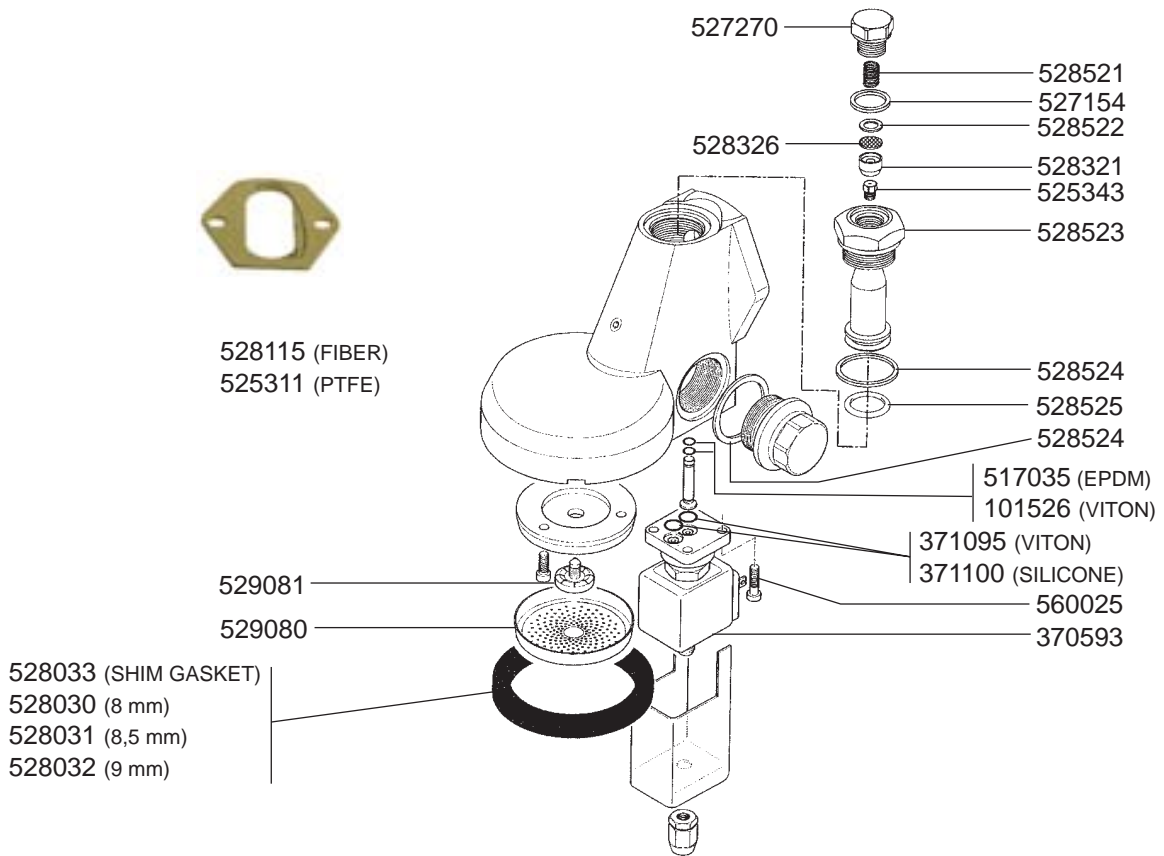

SOLENOID GROUPS