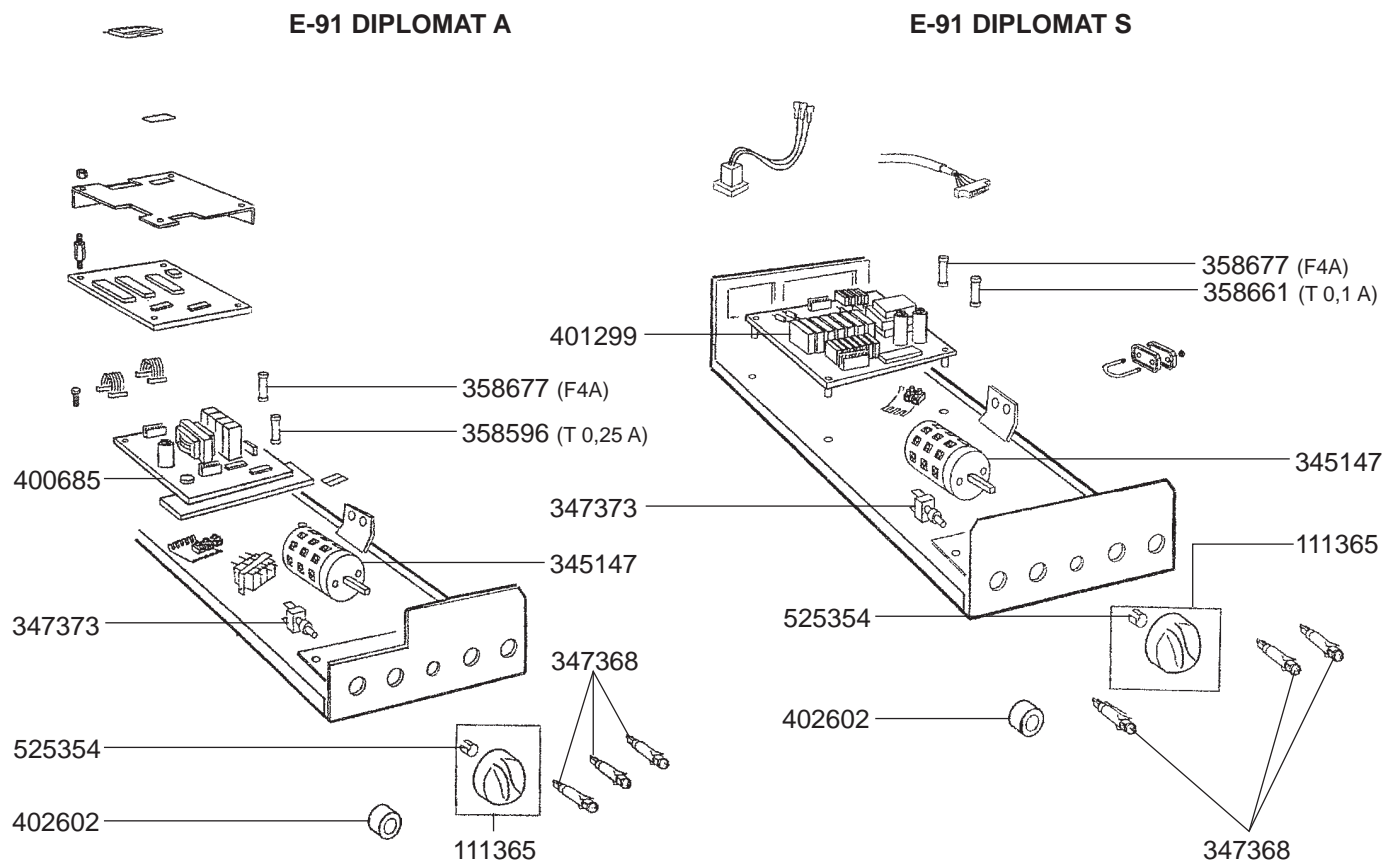

ELECTRICAL COMPONENTS E91