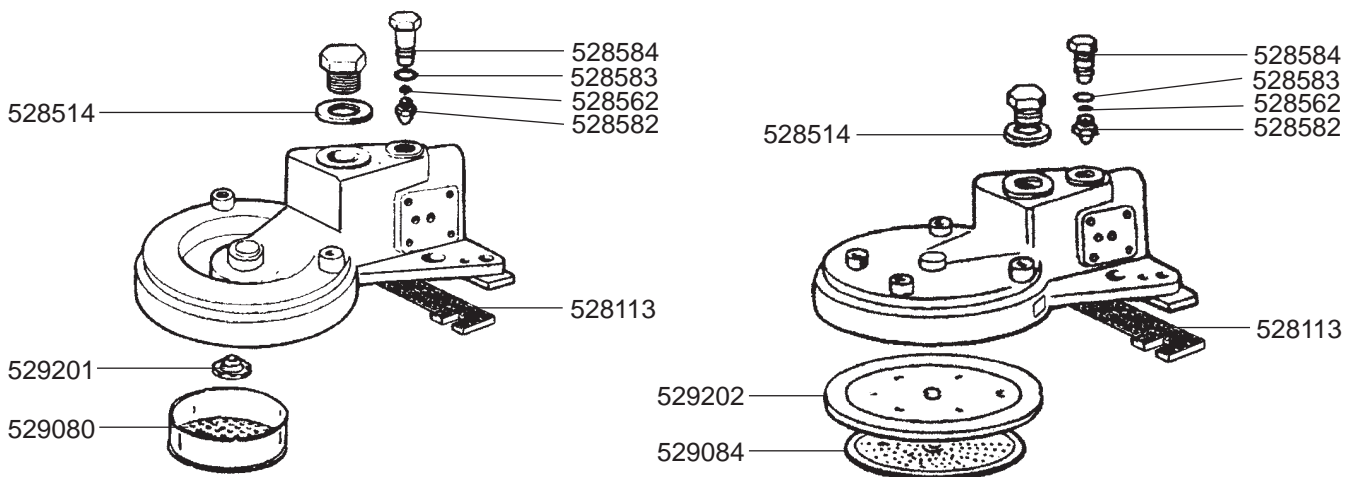

SOLENOID GROUPS