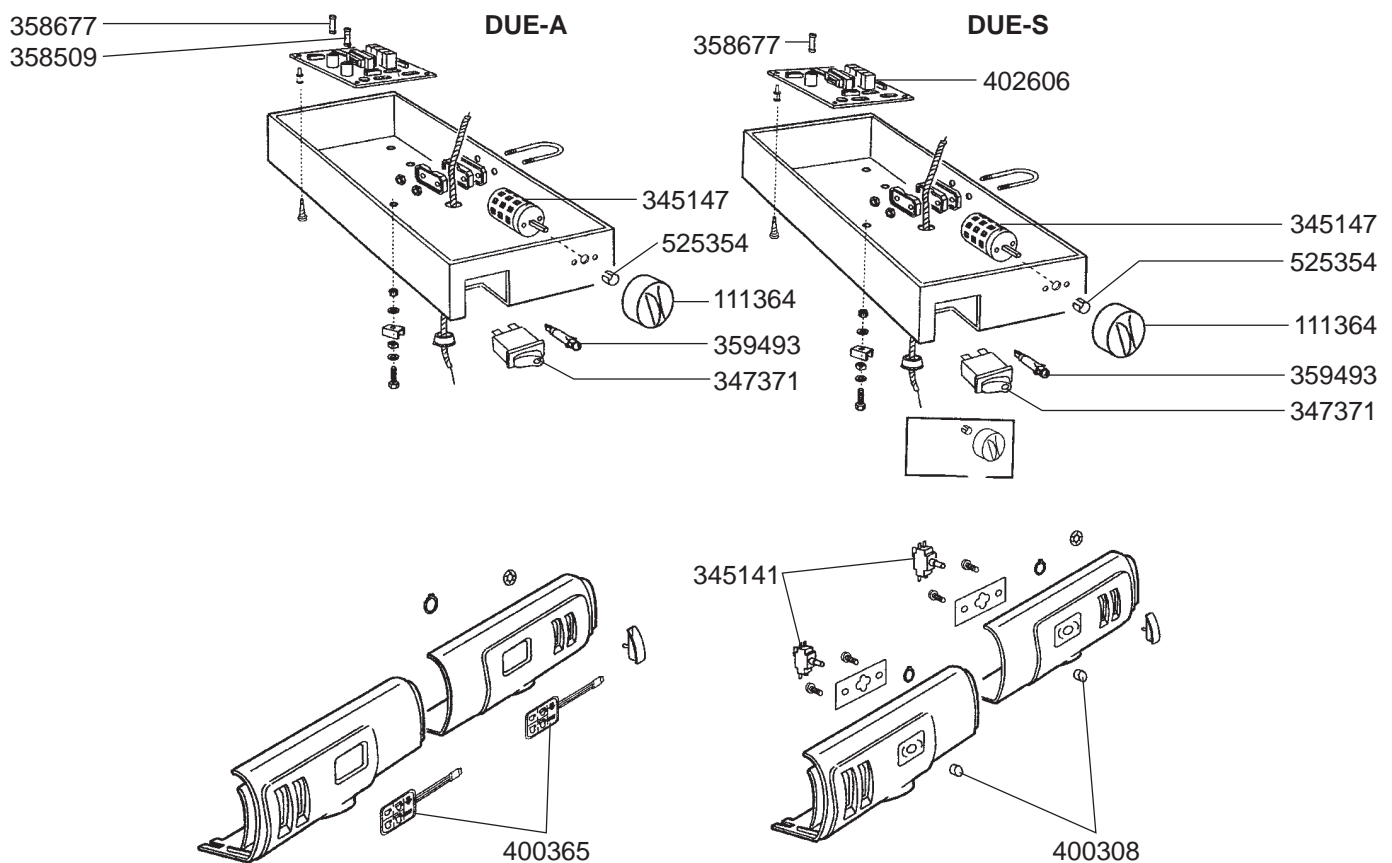

ELECTRICAL COMPONENTS DUE A/S