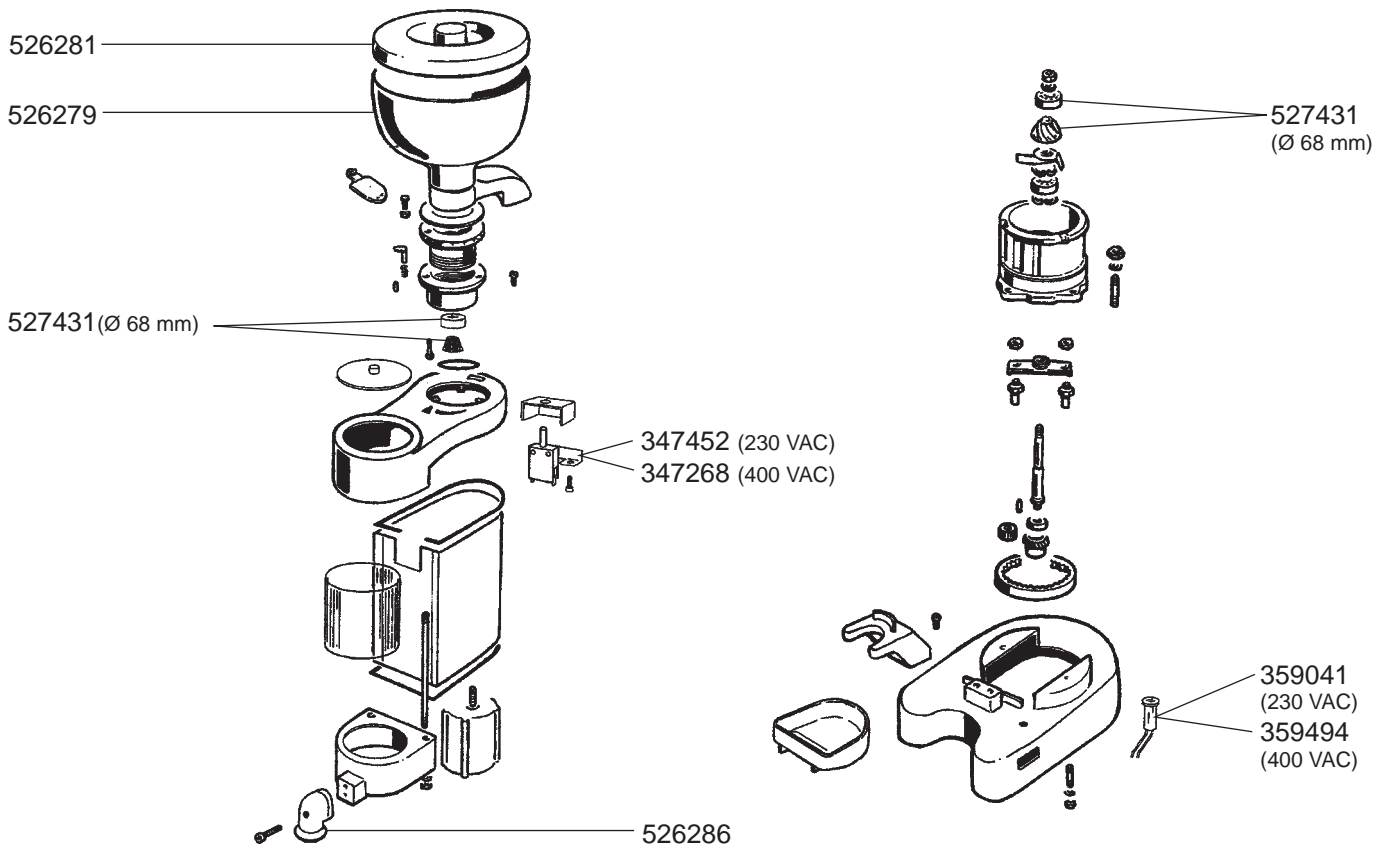

STEAM/WATER TAPS E61

STEAM/WATER TAPS E64-E66-E61

VALVES

LEVEL INDICATOR/DRIP TRAYS

MANOMETERS

541200
(0-3 BAR, E-61)

541201
(0-16 BAR, E-61)

541202
(E-64, E-66)

346006
(NO-STOP)

346007
(STAR-TRONIC)

359043
(Ø 12 mm, 230 VAC, RED)

359138
(Ø 10 mm, 230 VAC, RED)

359140
(Ø 10 mm, 230 VAC, YELLOW)

359401
(Ø 8 mm, 230 VAC, RED)

400010
(RL70/1E/2C/8)

380137
(8 POLES)

400020
(L = 150 mm)

MPN

2
COFFEE GRINDERS

MC90

GASTROPARTS.COM