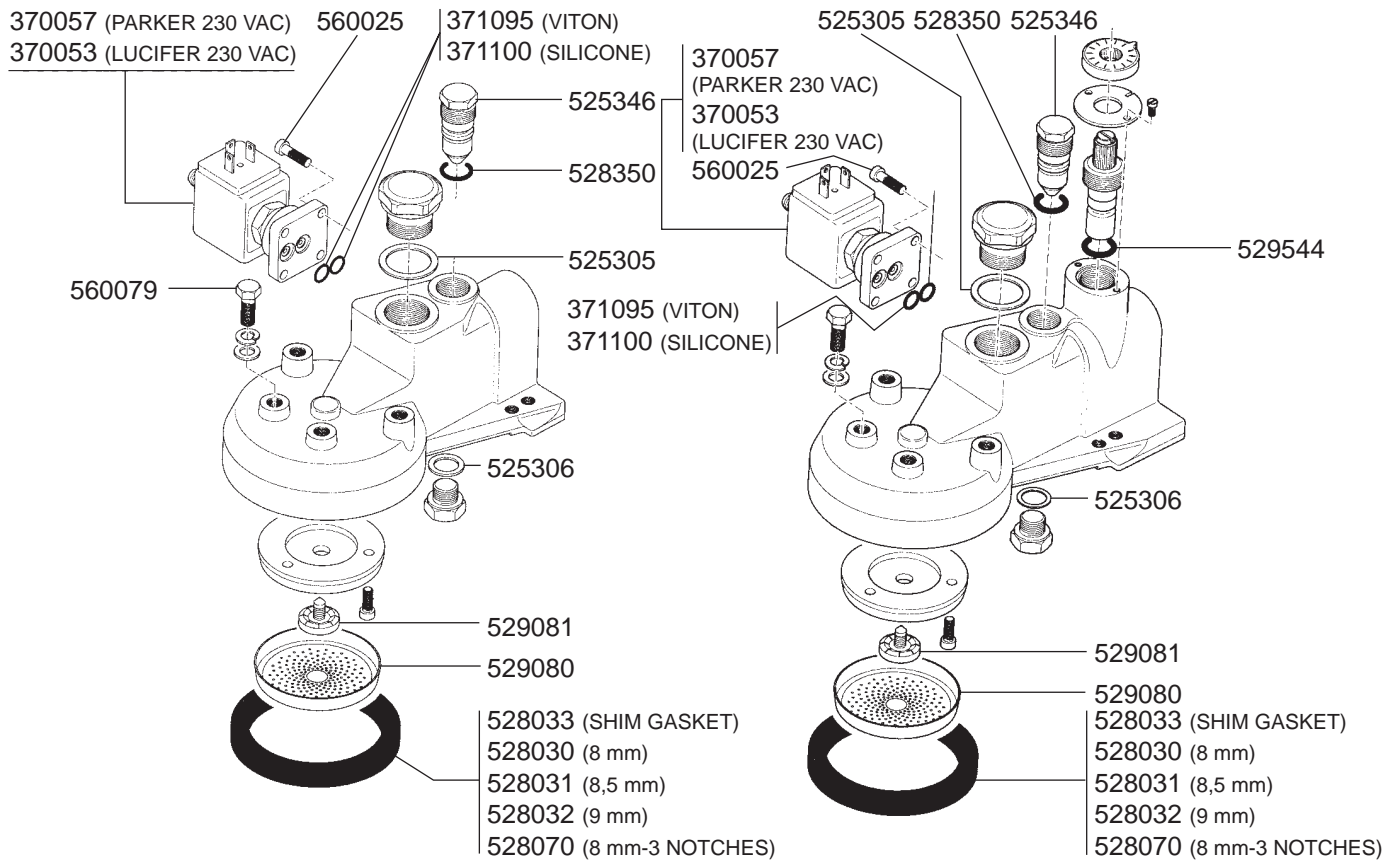

SOLENOID GROUPS