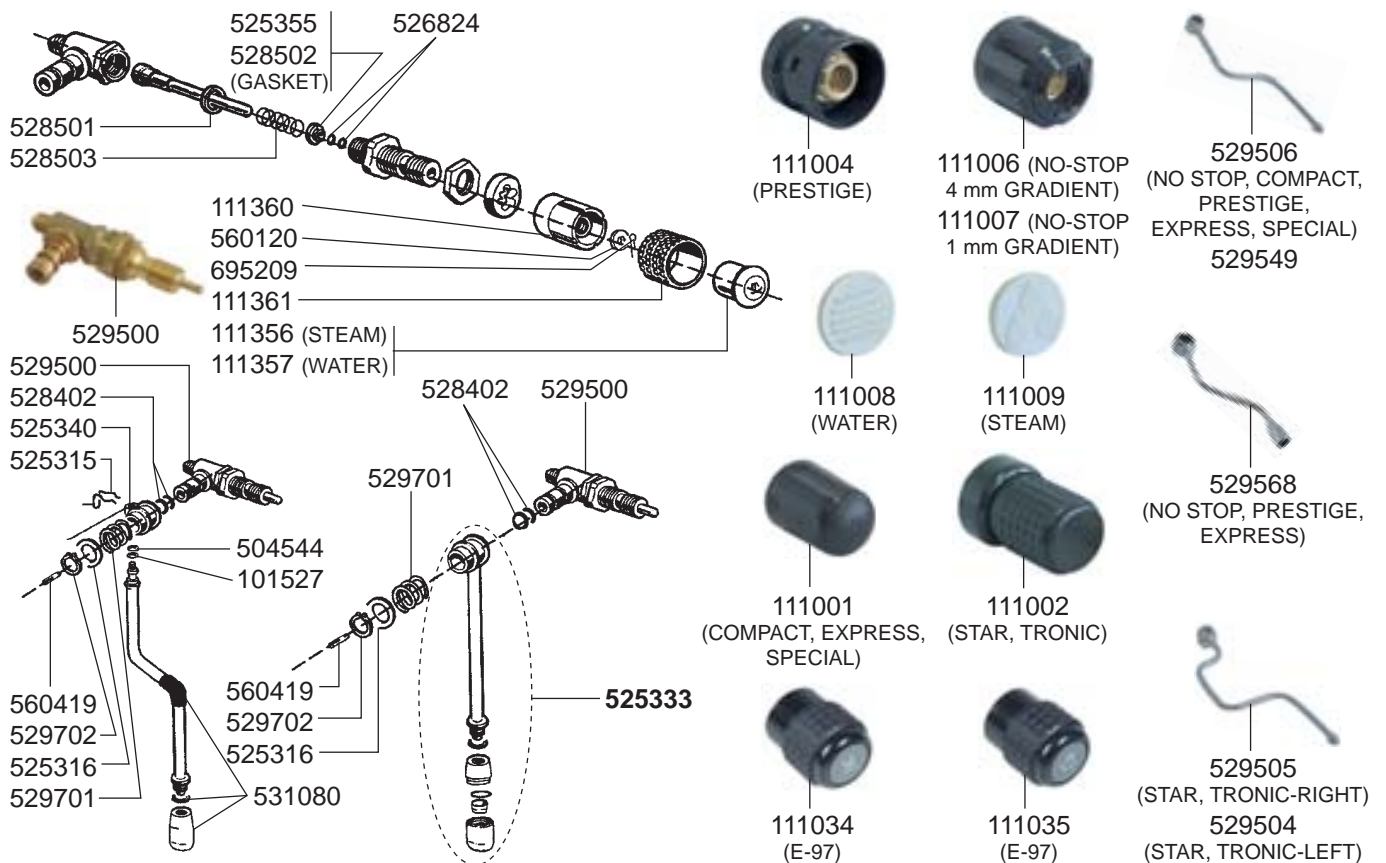

FILTER HOLDERS

STEAM/WATER TAPS E91/DUE/DIPLOMAT

STEAM/WATER TAPS E92 ELITE A/S - E92 RESTYLING A/S

STEAM/WATER TAPS E98 PRESIDENT A/S

STEAM/WATER TAPS E98 A/S - NO STOP - COMPACT - PRESTIGE - EXPRESS - SPECIAL

STEAM/WATER TAPS E61

STEAM/WATER TAPS E64-E66-E61

VALVES

LEVEL INDICATOR/DRIP TRAYS

MANOMETERS

541200
(0-3 BAR, E-61)

541201
(0-16 BAR, E-61)

541202
(E-64, E-66)

346006
(NO-STOP)

346007
(STAR-TRONIC)

359043
(Ø 12 mm, 230 VAC, RED)

359138
(Ø 10 mm, 230 VAC, RED)

359140
(Ø 10 mm, 230 VAC, YELLOW)

359401
(Ø 8 mm, 230 VAC, RED)

400010
(RL70/1E/2C/8)

380137
(8 POLES)