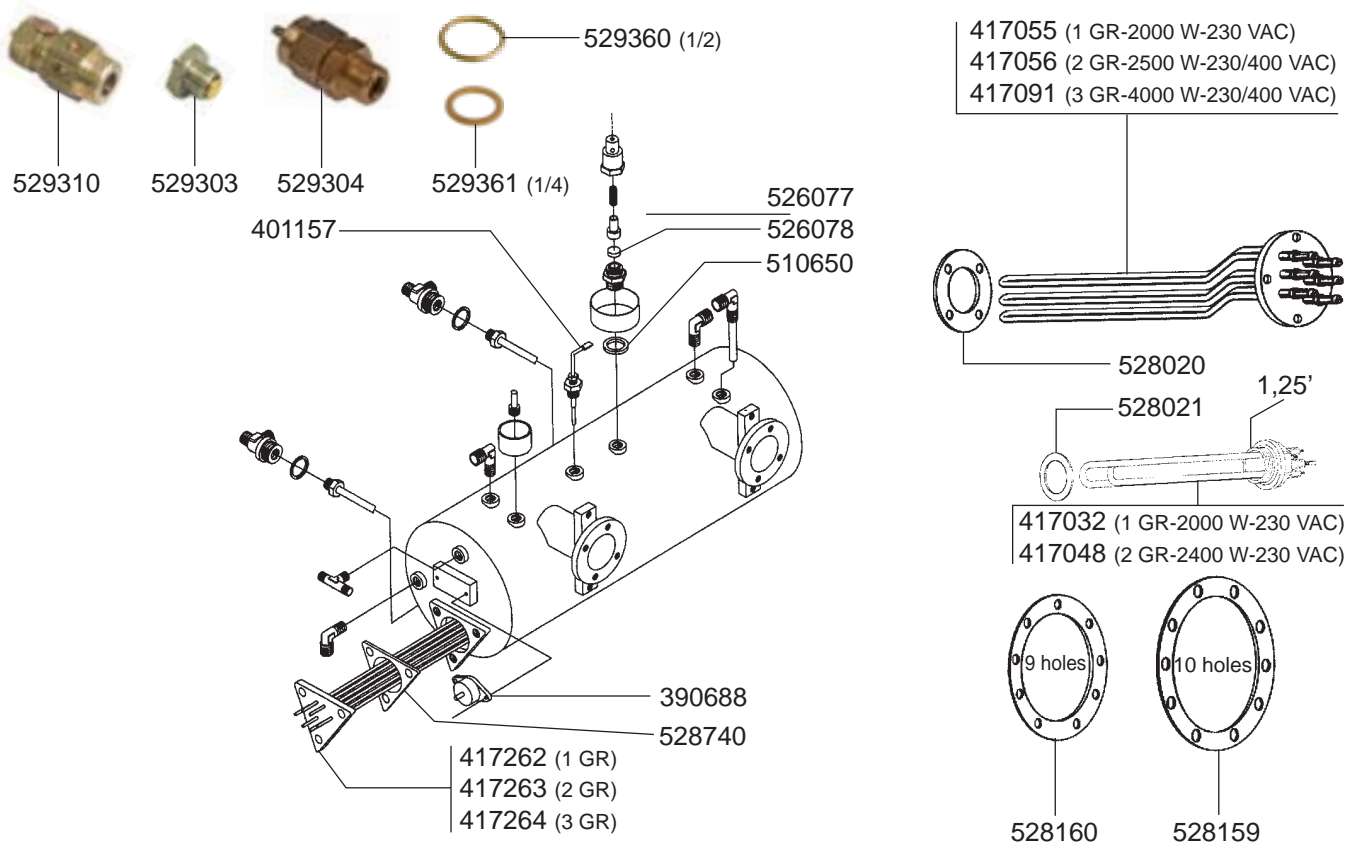

☎ +48 56 657 00 66

📘 fb.com/gastroparts.global

GASTROPARTS.COM

GROUP

FILTER HOLDERS

STEAM/WATER TAPS

VALVES/LEVEL INDICATOR

AURORA-BRUGNETTI - ESPRESSO MACHINES

1
ESPRESSO MACHINES

VALVES/MANOMETERS/DRIP TRAY

BOILER VARIOUS

ELECTRICAL COMPONENTS

ALEXIA

C

ELECTRICAL COMPONENTS VARIOUS

GASTROPARTS.COM