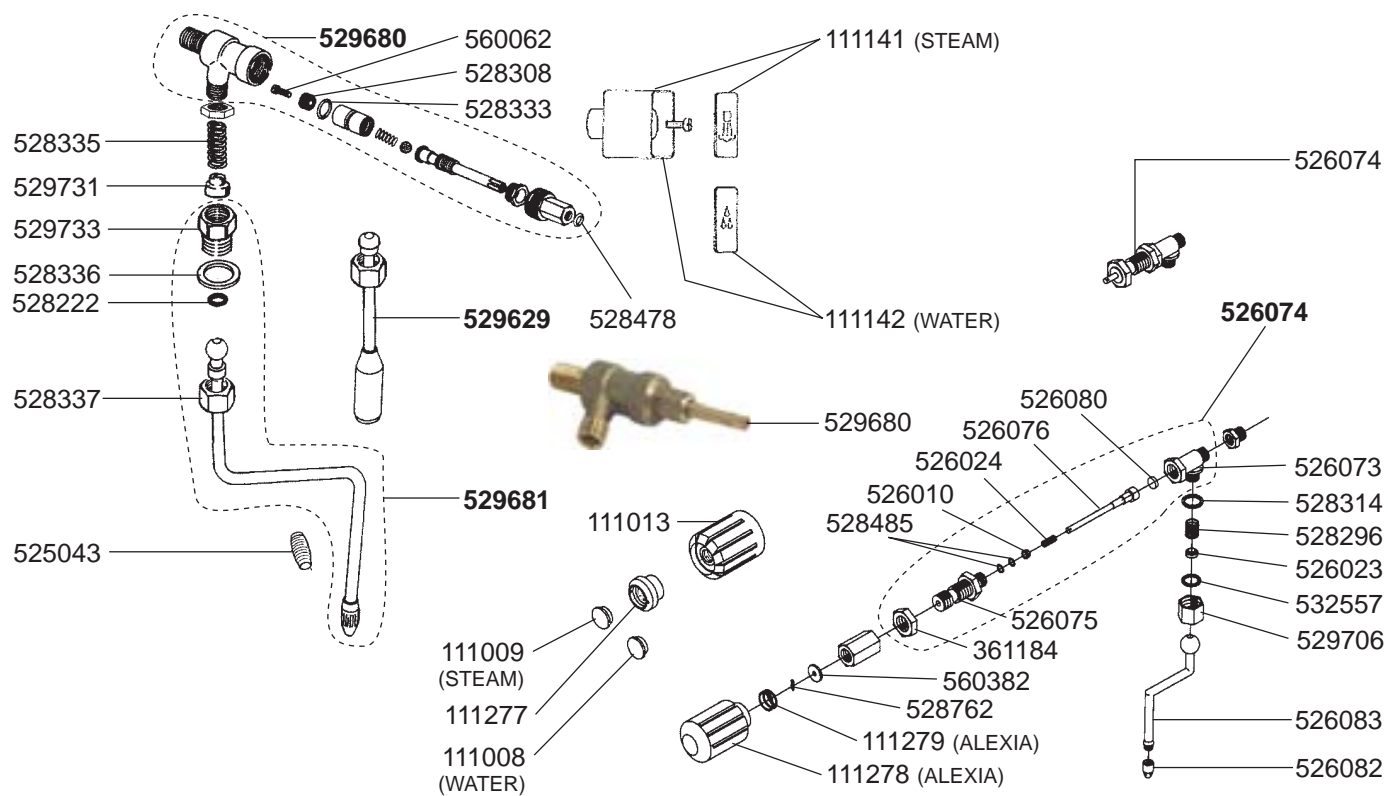

☎ +48 56 657 00 66

📘 fb.com/gastroparts.global

GASTROPARTS.COM

GROUP

FILTER HOLDERS

STEAM/WATER TAPS

VALVES/LEVEL INDICATOR

AURORA-BRUGNETTI - ESPRESSO MACHINES

1
ESPRESSO MACHINES

VALVES/MANOMETERS/DRIP TRAY

BOILER VARIOUS

ELECTRICAL COMPONENTS

ALEXIA

C

ELECTRICAL COMPONENTS VARIOUS

GASTROPARTS.COM