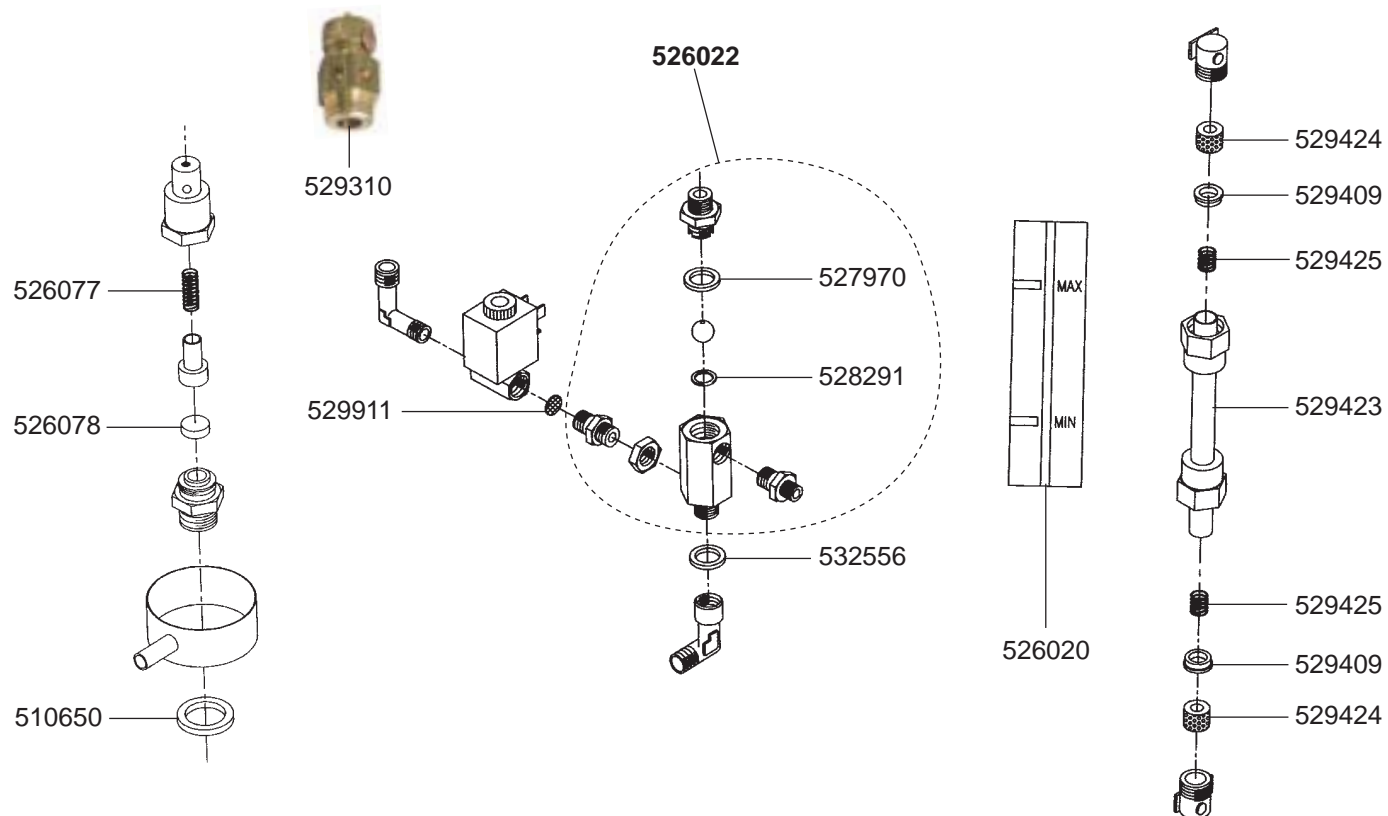

☎ +48 56 657 00 66

📘 fb.com/gastroparts.global

GASTROPARTS.COM

GROUP

FILTER HOLDERS

STEAM/WATER TAPS

VALVES/LEVEL INDICATOR

AURORA-BRUGNETTI - ESPRESSO MACHINES

1
ESPRESSO MACHINES

VALVES/MANOMETERS/DRIP TRAY

BOILER VARIOUS

ELECTRICAL COMPONENTS

ALEXIA

C

ELECTRICAL COMPONENTS VARIOUS

GASTROPARTS.COM