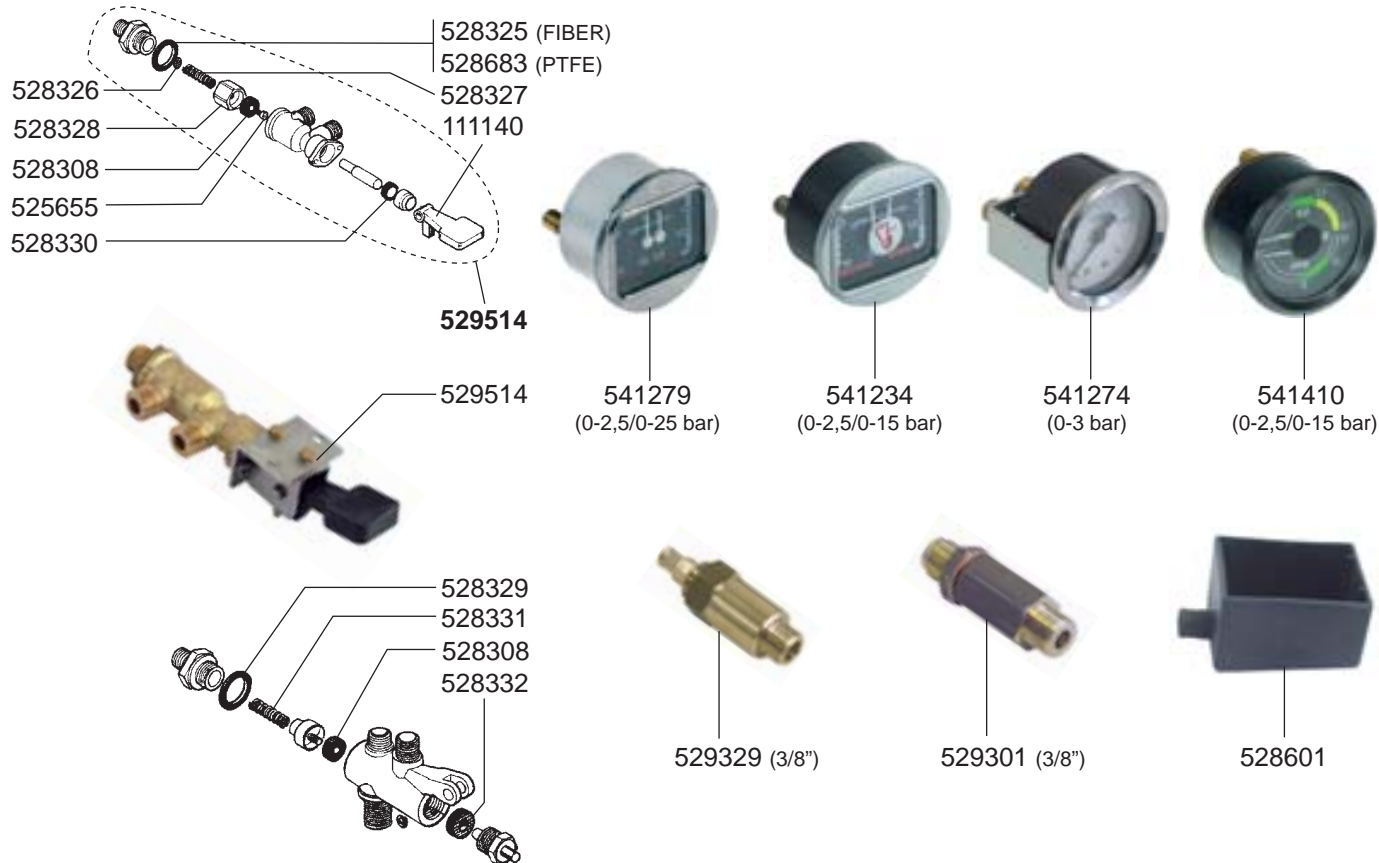

☎ +48 56 657 00 66

📘 fb.com/gastroparts.global

GASTROPARTS.COM

GROUP

FILTER HOLDERS

STEAM/WATER TAPS

VALVES/LEVEL INDICATOR

AURORA-BRUGNETTI - ESPRESSO MACHINES

1
ESPRESSO MACHINES

VALVES/MANOMETERS/DRIP TRAY

BOILER VARIOUS

ELECTRICAL COMPONENTS

ALEXIA

C

ELECTRICAL COMPONENTS VARIOUS

GASTROPARTS.COM