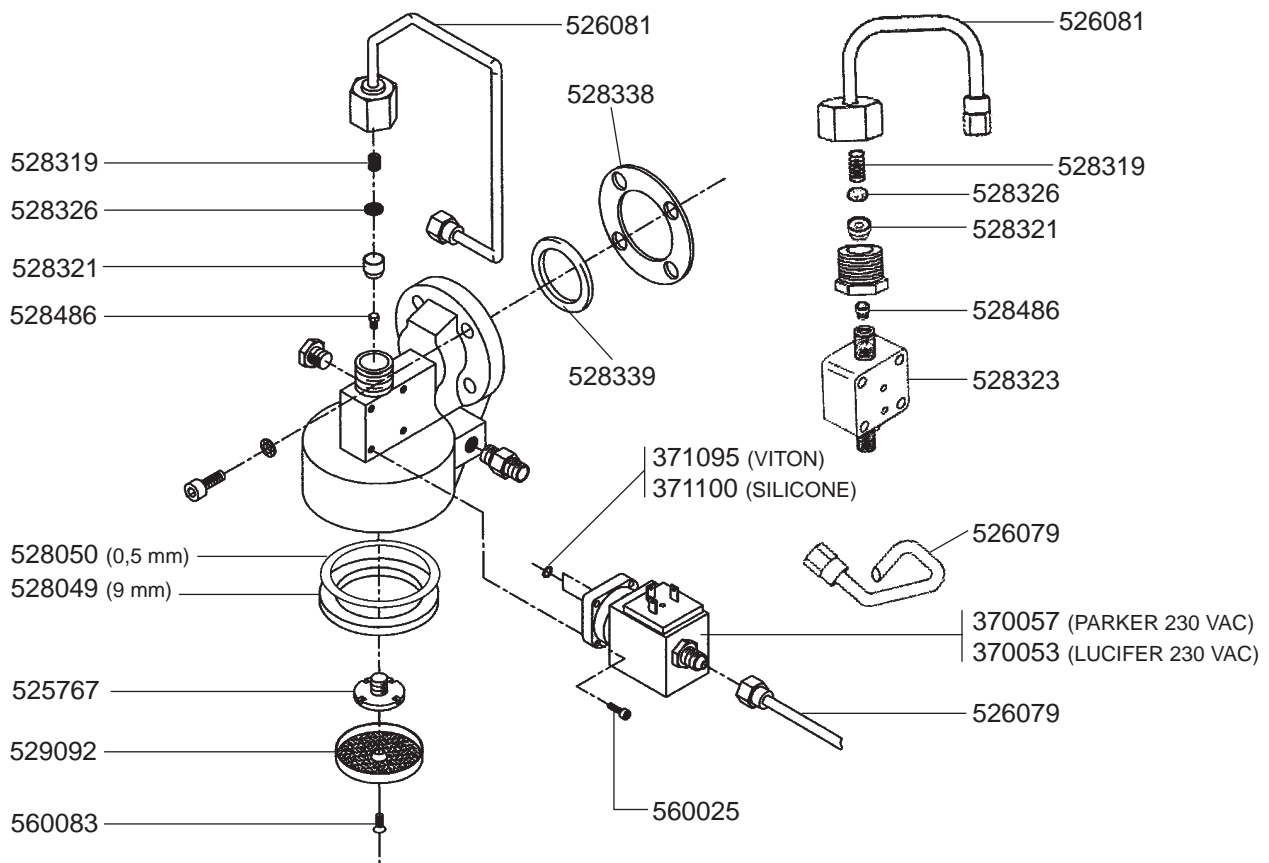

☎ +48 56 657 00 66

📘 fb.com/gastroparts.global

GASTROPARTS.COM

GROUP

FILTER HOLDERS

STEAM/WATER TAPS

VALVES/LEVEL INDICATOR

AURORA-BRUGNETTI - ESPRESSO MACHINES

1
ESPRESSO MACHINES

VALVES/MANOMETERS/DRIP TRAY

BOILER VARIOUS

ELECTRICAL COMPONENTS

ALEXIA

C

ELECTRICAL COMPONENTS VARIOUS

GASTROPARTS.COM