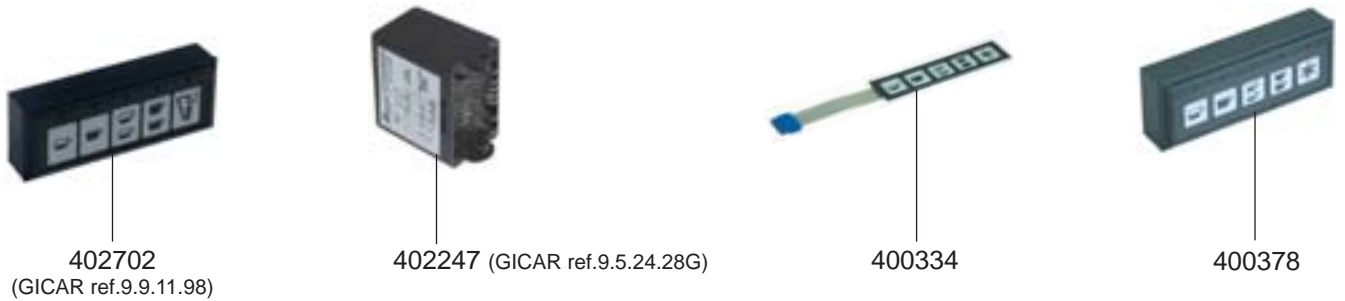

1
ESPRESSO MACHINES

VALVES/MANOMETERS/DRIP TRAY

BOILER VARIOUS

ELECTRICAL COMPONENTS

ALEXIA

C

ELECTRICAL COMPONENTS VARIOUS

GASTROPARTS.COM