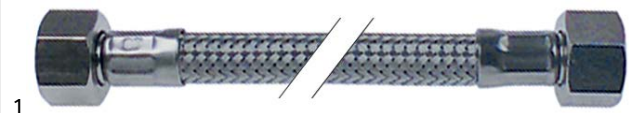

hoses

supply hoses

stainless steel flexi hoses

universal hoses

1

Part No.	520148	Ref. No.	30405 WY30405
description	flex hose SS braid straight-straight DN6 connections 1/8" L 200mm approval DVGW operating p. 10bar test pressure 32bar burst p. 95bar		
For models:	Airy, Atlas, CombiNova, Junior, Mininova, Nova, NovaComp, Polaris, PolarisAvandGarde, PolarisAvandGardeCompatta, PolarisCompatta, Sphera, Vela, VelaCompatta, VelaElegance		

1

Part No.	520149	Ref. No.	30401 WY30401
description	flex hose SS braid straight-straight DN6 connections 1/4" L 280mm conical seal approval DVGW operating p. 10bar test pressure 32bar burst p. 95bar		
For models:	Airy, Antares, Atlas, CombiNova, Gemini, Junior, Mininova, Nova, NovaComp, Polaris, PolarisAvandGarde, PolarisAvandGardeCompatta, PolarisCompatta, Sphera, Vela, VelaCompatta, VelaElegance		

1

Part No.	520601	Ref. No.	30407 WY30407
description	flex hose SS braid straight-straight DN8 connections 3/8" L 1000mm conical seal approval DVGW operating p. 10bar test pressure 32bar burst p. 95bar		
For models:	Mininova		

1

Part No.	520602	Ref. No.	30408 WY30408
description	flex hose SS braid straight-straight DN8 connections 3/8" L 1500mm conical seal approval DVGW operating p. 10bar test pressure 32bar burst p. 95bar		
For models:	Airy, Antares, Atlas, CombiNova, Junior, Mininova, Nova, NovaComp, Polaris, PolarisAvandGarde, PolarisAvandGardeCompatta, PolarisCompatta, Sphera, Vela, VelaCompatta, VelaElegance		

1