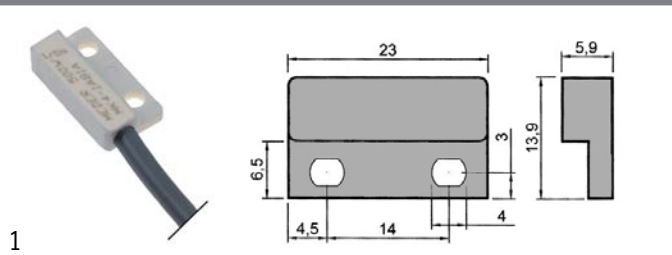

magnetic switches

23x14mm

Part No.	346106	Ref. No.	18255000 WY18255000
description	magnetic switch L 23mm W 13.9mm 1NO 90V 0.5A P max. 10W cable length 500mm mounting distance 14mm		
For models:	Mininova		

LED

indicator lamps

miscellaneous

Part No.	400538	Ref. No.	21024 22625 WY21024 WY22625
description	indicator light LED red mounting thread M8x0.75 ø 5mm		
For models:	Pegaso, Venere		

lamps

indicator lights

indicator lights (complete)

ø10mm

with screw socket

Part No.	359400	Ref. No.	21011 WY21011 WY83210010R
description	indicator light ø 10mm 230V green		
For models:	Airy, Antares, Atlas, CombiNova, Junior, Nova, NovaAle, NovaComp, OrionEco, Pegaso, Sphera, Vela, VelaCompatta, VelaElegance		

with plug-in socket

Part No.	359139	Ref. No.	3DD10711B WY3DD10711B
description	indicator light ø 10mm green 230V connection male faston 6.3mm Qty 1 pcs		

Part No.	359333	Ref. No.	21021 WY21021
description	indicator light ø 10mm 12V green cable length 200mm		
For models:	Gemini