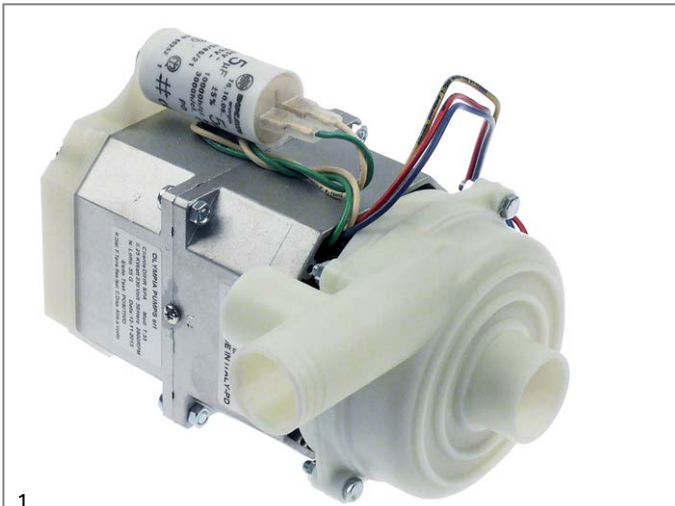

1

Part No.	500520	Ref. No.	3DD18242B WY3DD18242B
description	pump inlet $\varnothing$ 33mm outlet $\varnothing$ 30/28mm type T33 230V 50Hz 1 phase 0.25kW 0.34HP L 190mm rotation direction left capacitor 5μF OLYMPIA		
For models:	Wega-wash-370, Wega-wash-400		
spare parts for	500520		
	Part No.	365017	Ref. No. —
	operating capacitor capacity 5μF 450V tolerance 5% 50/60Hz ambient temperature max. -25 to +85°C $\varnothing$ 28mm L 54mm M8 plastic connection male faston 6.3mm 16.10.08 protection		
	Part No.	510693	Ref. No. —
	mechanical shaft seal for shaft $\varnothing$ 12mm slide ring ext. $\varnothing$ 24mm slide ring H 15.5mm slide ring int. $\varnothing$ 11mm counter ring mounting $\varnothing$ 24mm height counter ring 8mm counter ring int. $\varnothing$ 13.5mm		
	Part No.	521151	Ref. No. —
	impeller $\varnothing$ 71mm H 19mm pump type OLYMPIA thread M10R shaft $\varnothing$ 12mm shaft length 8mm		
	Part No.	521551	Ref. No. —
	pump cover OLYMPIA inlet $\varnothing$ 33mm outlet $\varnothing$ 30mm outlet 2 $\varnothing$ 28 turn direction left $\varnothing$ 103mm ID $\varnothing$ 93mm inner height 30mm		
	Part No.	521723	Ref. No. —
	pump cover gasket EPDM thickness 2mm ID $\varnothing$ 90mm Qty 1 pcs