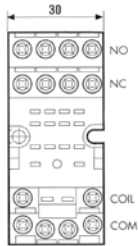

Part No.	380802	Ref. No.	18454101 WY18454101
description	relay socket 4-pole 55/85 dimensions 70.5x30x27mm 250V voltage AC 10A FINDER manuf. no. 94.74		
For models:	Pegaso		
accessories for	380802		
	Part No.	380804	Ref. No. —
	support bracket