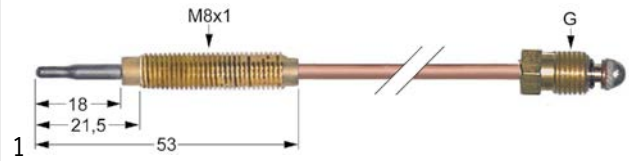

threaded thermocouples

threaded thermocouples standard

threaded thermocouples (miscellaneous)

Part No.	102055	Ref. No.	011170007
description	thermocouple M8x1 L 450mm M8x1		
accessories for	102055		
	Part No.	102067	Ref. No. —
	nut thread M8x1 H 3mm brass Qty 1 pcs type SEF 1