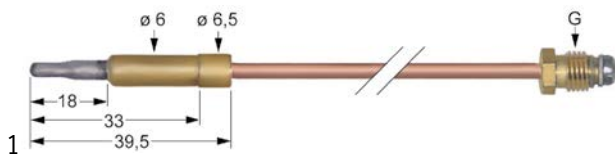

¹with reducer for main gas line
Table continues overleaf

| | | | |
|--|---|--------|------------|
| accessories for | 101646 | | |
|  | Part No. | 100908 | Ref. No. — |
| | union screw thread M10x1 for pipe ø 4mm Qty 1 pcs | | |
|  | Part No. | 100909 | Ref. No. — |
| | union screw thread M10x1 for pipe ø 6mm Qty 1 pcs | | |
|  | Part No. | 100926 | Ref. No. — |
| | centring piece thread M17x1 | | |
|  | Part No. | 100942 | Ref. No. — |
| | union nut thread M15x1 for pipe ø 10mm | | |
|  | Part No. | 101246 | Ref. No. — |
| | olive for pipe ø 4mm Qty 1 pcs | | |
|  | Part No. | 101278 | Ref. No. — |
| | olive for pipe ø 10mm Qty 1 pcs | | |
|  | Part No. | 101286 | Ref. No. — |
| | olive ID ø 6mm Qty 1 pcs | | |
|  | Part No. | 110078 | Ref. No. — |
| | knob without symbol ø 70mm shaft ø 6x4.6mm shaft flat universal | | |
|  | Part No. | 112206 | Ref. No. — |
| | knob dial plate silver gas tap PEL21/22/23 t.max.°C ED ø 63mm ID ø 45.5mm | | |

ignition parts

thermocouples

plug-in thermocouples

plug-in thermocouples standard

with barrel socket ø6mm

type Junkers with aluminised tip

| | | | |
|--------------------|--|-----------------|------------|
| Part No. | 102219 | Ref. No. | 0011170027 |
| description | thermocouple M8x1 L 450mm plug connection ø6.0mm | | |