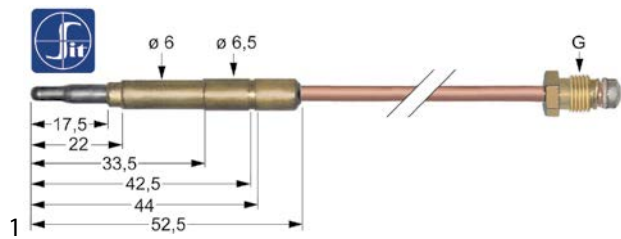

thermocouples

plug-in thermocouples

plug-in thermocouples standard

with barrel socket ø6(6.5)mm

thermocouples SIT

<b>Part No.</b>	107769 <sup>1</sup>	<b>Ref. No.</b>	36430050 C36430050
<b>description</b>	thermocouple SIT aluminized tip M9x1 L 400mm plug connection ø6.0(6.5)mm		