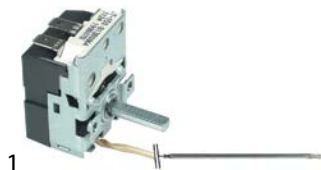

📘 fb.com/gastroparts.global

GASTROPARTS.COM

thermostats

control and safety thermostats

various

control thermostats

1

Part No.	375811	Ref. No.	20-2221 20-2261
description	thermostat t.max. 250°C temperature range 50-250°C 1-pole shaft ø 6x4.6mm		

fans

hot air fans

ebm-papst

1

Part No.	601659	Ref. No.	60701335
description	radial fan 230V 52W 0.27A L1 45mm L2 28mm L3 20mm L4 157mm fan wheel ø 150mm ebm-papst type G2S150-AB08-43 1950rpm		

radial fans

miscellaneous

electric controlled valves

1

Part No.	101429	Ref. No.	203117
description	gas valve 120V 50/60Hz gas inlet 3/4" gas outlet 3/4" thermo-couple connection 3/8" NEF pilot connection 1/4" pipe US type 7000BMSER-120 pressure controller natural gas 3.5" W.C. suitable for ROBERTSHAW		
spare parts for	101429		
	Part No.	101047	Ref. No. —
	magnet unit T1: ASA 11/32 T2: M24x1 L 59mm ø 4mm suitable for ROBERTSHAW		
	Part No.	101389	Ref. No. —
	pressure controller natural gas suitable for ROBERTSHAW		
	Part No.	580033	Ref. No. —
	knob suitable for ROBERTSHAW		
accessories for	101429		
	Part No.	580035	Ref. No. —
	thermopile L 36" - 915mm probe ø 9mm probe L 38mm 250-750mV screw connection 7/16" connection 3/8" NEF		

gas controlled valves

1

Part No.	101430	Ref. No.	203122
description	gas valve gas inlet 3/4" gas outlet 3/4" thermocouple connection 11/32" pilot connection 1/4" pipe US type 7000BGOR-S7B pressure controller natural gas 3.5" W.C. suitable for ROBERTSHAW		
spare parts for	101430		
	Part No.	101047	Ref. No. —
	magnet unit T1: ASA 11/32 T2: M24x1 L 59mm ø 4mm suitable for ROBERTSHAW		
	Part No.	101389	Ref. No. —
	pressure controller natural gas suitable for ROBERTSHAW		