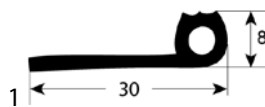

spare parts for 101430	
	Part No. 101481 Ref. No. — olive for pipe ø 1/4" CCT Qty 1 pcs
	Part No. 106109 Ref. No. — locking screw thread 7/16"-24 UNS for pipe ø 1/4" L 16mm brass Qty 1 pcs WS 7/16" (11.113mm) hole ø 6.4mm
	Part No. 580033 Ref. No. — knob suitable for ROBERTSHAW
accessories for 101430	
	Part No. 102122 Ref. No. — thermocouple ROBERTSHAW ASA 11/32 L 18" - 455mm 7/16"
	Part No. 102277 Ref. No. — thermocouple ROBERTSHAW ASA 11/32 L 36" - 915mm 7/16"

gaskets

gaskets for heated units

door seals

Part No.	580013	Ref. No.	201778
description	door seal profile 2949 L 3000mm Qty 1