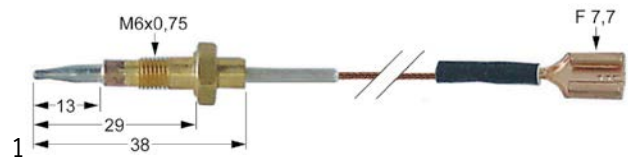

1

Part No.	347459	Ref. No.	Saro 237-2074
description	cam switch 10 operating positions shaft \varnothing 6x4.6mm shaft L 23mm connection male faston 6.3mm 11-pole		

gas taps

SABAF

1

Part No.	106062	Ref. No.	01G463
description	gas tap SABAF type 10 gas inlet pipe flange \varnothing 16mm bypass nozzle \varnothing 0.25mm gas outlet M13x1 IT (tube \varnothing 8mm) front fixing thermocouple connection plug-in connection shaft \varnothing 8x6.5mm shaft L 45/12mm shaft flat lower		

spare parts for	106062
	Part No. 106723 Ref. No. — magnet unit L 29mm D1 \varnothing 12.5mm D2 \varnothing 8.5mm suitable for SABAF

accessories for	106062
	Part No. 101277 Ref. No. — olive ID \varnothing 8mm Qty 1 pcs
	Part No. 101376 Ref. No. — gasket ID \varnothing 8mm ED \varnothing 12mm H 3/5mm
	Part No. 101477 Ref. No. — union screw thread M13x1 tube \varnothing 8mm Qty 1 pcs
	Part No. 101751 Ref. No. — bracket
	Part No. 560082 Ref. No. — hexagonal screw thread M4 thread L 16mm SS WS 7 Qty 20 pcs DIN 933 / ISO 4017

ignition parts

thermocouples

threaded thermocouples

threaded thermocouples with cable link

Part No.	102274	Ref. No.	01Q855
description	thermocouple with 1 conductor L 450mm connection F 7.7mm M6x0.75		

accessories for	102274
	Part No. 102680 Ref. No. — nut thread M6x0.75 H 2.6mm WS 8 brass Qty 1 pcs type SEF 2

Part No.	102275	Ref. No.	01Q876
description	thermocouple with 1 conductor L 450mm connection F 7.7mm M6x0.75		

accessories for	102275
	Part No. 102680 Ref. No. — nut thread M6x0.75 H 2.6mm WS 8 brass Qty 1 pcs type SEF 2