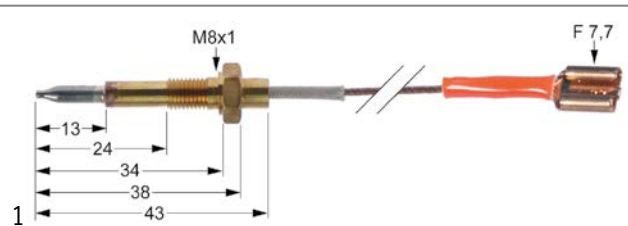

ignition parts

thermocouples

threaded thermocouples

threaded thermocouples with cable link

Part No.	102274	Ref. No.	01Q855
description	thermocouple with 1 conductor L 450mm connection F 7.7mm M6x0.75		

accessories for	102274
	Part No. 102680 Ref. No. — nut thread M6x0.75 H 2.6mm WS 8 brass Qty 1 pcs type SEF 2

Part No.	102275	Ref. No.	01Q876
description	thermocouple with 1 conductor L 450mm connection F 7.7mm M6x0.75		

accessories for	102275
	Part No. 102680 Ref. No. — nut thread M6x0.75 H 2.6mm WS 8 brass Qty 1 pcs type SEF 2

Part No.	105054	Ref. No.	01U589
description	burner cap 3kW \varnothing 100mm H 3.5mm bright finish		

accessories for	105054
	Part No. 105058 Ref. No. — burner head 3kW for igniter \varnothing 6mm for burner cap \varnothing 100mm