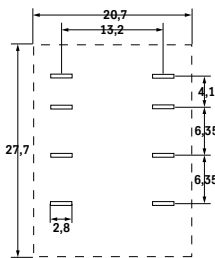

relays

power relays

with male contacts

female contact 2.0mm

Part No.	380377	Ref. No.	103580	
description	power relays FINDER 220-240VAC 10A 2CO connection F2 plug-in connection manuf. no. 55.32.8.230.0000 94.92.3 250V			
For models:	ES50, Koral-1100, Koral-1200, Koral-1250, Koral-1300, Koral-1350, Koral-1600, Koral-1650, Koral-950, Koral-960, Koral-980, Koral-990			
accessories for	380377			
	Part No.	380341	Ref. No.	—
	relay socket 4-pole contacts 12 300V voltage AC 6A Italiana Relè manuf. no. ZMD4			
	Part No.	380378	Ref. No.	—
	relay socket 2-pole 55/85 dimensions 70.5x30x27mm 250V voltage AC 10A FINDER manuf. no. 94.72			
	Part No.	380384	Ref. No.	—
	relay socket 2-pole contacts male faston 2.8mm 250V voltage AC 10A W 23mm for			

Table continues overleaf