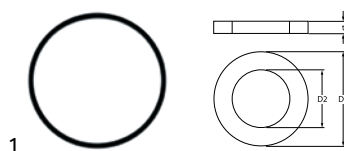

Part No.	510009	Ref. No.	104445
description	O-ring EPDM thickness 3.53mm ID ø 101.2mm Qty 1 pcs		
For models:	C320, C327, K1200E, K205E, K209E, K540E, K560E, K580E, S205E