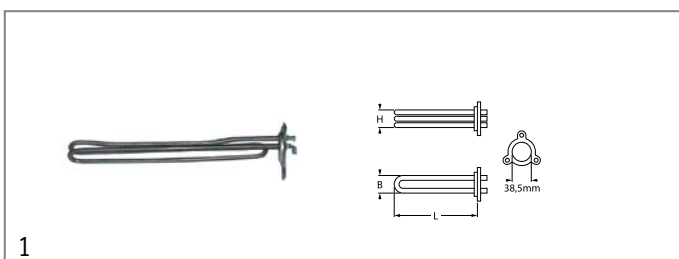

<b>Part No.</b>	415275	<b>Ref. No.</b>	103410
<b>description</b>	heating element 2400W 230V mounting ø 38.5mm heating circuits 1 L 275mm W 22mm H 22mm number of thermostat sleeves 1 thermostat sleeves ø 4mm length thermostat sleeves 260mm thermostat sleeve centre tube ø 6.3mm hole distance 57mm hole ø 10mm 3 hole flange connection male faston 6.3mm immersion heater		
<b>For models:</b>	Koral-205, Koral-206, Koral-207, Koral-208, Koral-208LS, Koral-209, Koral-210		
<b>accessories for</b>	415275		
	<b>Part No.</b>	532577	<b>Ref. No.</b> 103415
	O-ring EPDM thickness 5.34mm ID ø 40.65mm Qty 1 pcs		