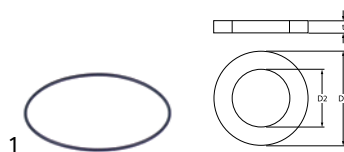

gaskets

O-rings

EPDM

Part No.	521724	Ref. No.	ES6290
description	O-ring EPDM thickness 1.78mm ID ø 72.75mm Qty 1 pcs