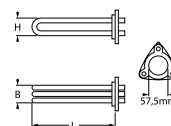

3 hole flange ø57.5mm

Part No.	418830	Ref. No.	103432 103432+103435
description	heating element 6000W 230V mounting ø 57.5mm heating circuits 3 L 440mm W 37mm H 41mm number of thermostat sleeves 1 thermostat sleeves ø 7.5mm length thermostat sleeves 290mm thermostat sleeve eccentric, non clinging tube ø 8.5mm hole distance 72mm hole ø 8mm connection M4		
For models:	ES50, K1200E, Koral-1200, Koral-950, Koral-960, Koral-980		
accessories for	418830		
	Part No.	529460	Ref. No. 103435 13015 1361
	O-ring EPDM thickness 5.34mm ID ø 59.69mm Qty 1 pcs