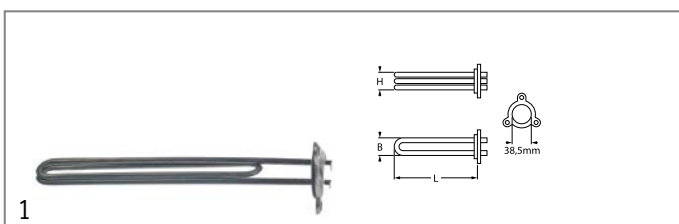

### 3 hole flange ø38.5mm

connection angled

<b>Part No.</b>	420307	<b>Ref. No.</b>	103450 103450+103416
<b>description</b>	heating element 2500W 230V mounting ø 38.5mm heating circuits 1 L 310mm W 35mm H 30mm tube ø 6mm connection F6.3 immersion heater 3 hole flange		
<b>For models:</b>	Koral-1100, Koral-1200, Koral-1250, Koral-1300, Koral-1350, Koral-1600, Koral-1650		
<b>accessories for</b>	420307		
	<b>Part No.</b>	532577	<b>Ref. No.</b> 103415
	O-ring EPDM thickness 5.34mm ID ø 40.65mm Qty 1 pcs		

<b>Part No.</b>	415275	<b>Ref. No.</b>	103410
<b>description</b>	heating element 2400W 230V mounting ø 38.5mm heating circuits 1 L 275mm W 22mm H 22mm number of thermostat sleeves 1 thermostat sleeves ø 4mm length thermostat sleeves 260mm thermostat sleeve centre tube ø 6.3mm hole distance 57mm hole ø 10mm 3 hole flange connection male faston 6.3mm immersion heater		
<b>For models:</b>	Koral-205, Koral-206, Koral-207, Koral-208, Koral-208LS, Koral-209, Koral-210		
<b>accessories for</b>	415275		
	<b>Part No.</b>	532577	<b>Ref. No.</b> 103415
	O-ring EPDM thickness 5.34mm ID ø 40.65mm Qty 1 pcs		