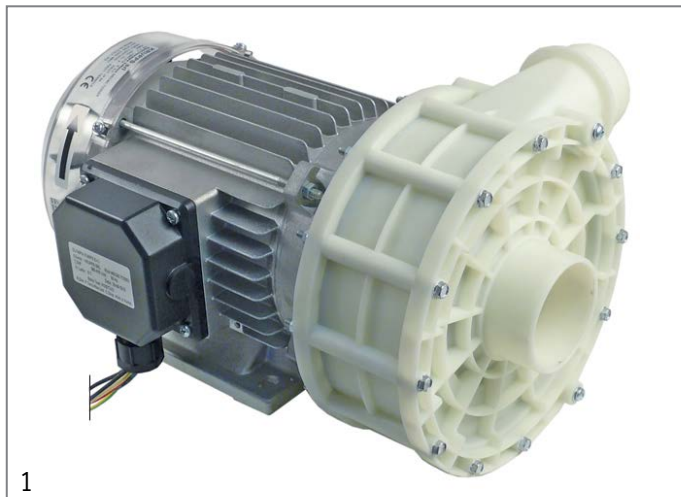

1

Part No.	499290	Ref. No.	6600 6800 8801
description	pump inlet ø 63mm outlet ø 51mm type MEC80.T220SX 380-415V 50Hz 3 phase 1.64kW 2.2HP L 330mm rotation direction right OLYMPIA		
For models:	ES200, Koral-1200, Koral-1250, Koral-1300, Koral-1350		
spare parts for	499290		
	Part No.	510693	Ref. No. 6013
	mechanical shaft seal for shaft ø 12mm slide ring ext. ø 24mm slide ring H 15.5mm slide ring int. ø 11mm counter ring mounting ø 24mm height counter ring 8mm counter ring int. ø 13.5mm		
	Part No.	517650	Ref. No. —
	impellor ø 107mm H 31mm pump type MEC80.T220SX shaft intake ø 12mm rotation direction right thread M8L blades 6		
	Part No.	521152	Ref. No. —
	pump cover OLYMPIA inlet 62 ø 190mm		
	Part No.	521153	Ref. No. —
	pump casing OLYMPIA outlet ø 52mm