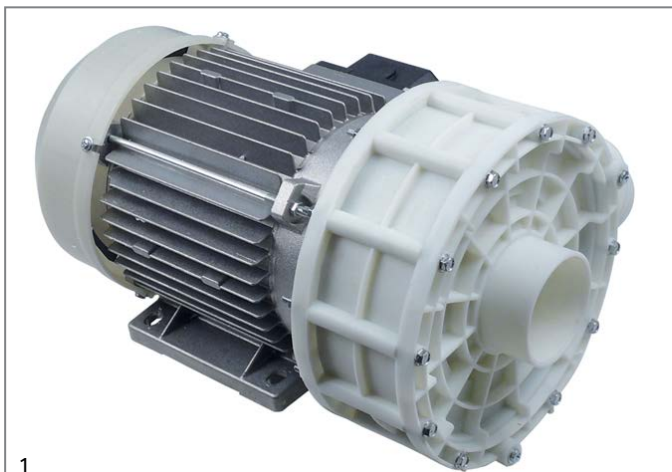

Part No.	499116	Ref. No.	6700 6900
description	pump inlet $\varnothing$ 62mm outlet $\varnothing$ 51mm type MEC80.T300 220-240/380-400V 50Hz 3 phase 2.25kW L 332mm rotation direction right OLYMPIA		
For models:	Koral-1600, Koral-1650, Koral-950, Koral-960, Koral-980, Koral-990		
spare parts for	499116		
	Part No.	510693	Ref. No. 6013
	mechanical shaft seal for shaft $\varnothing$ 12mm slide ringext. $\varnothing$ 24mm slide ring H 15.5mm slide ring int. $\varnothing$ 11mm counter ring mounting $\varnothing$ 24mm height counter ring 8mm counter ring int. $\varnothing$ 13.5mm		
	Part No.	521025	Ref. No. —
	impellor $\varnothing$ 117mm H 31mm rotation direction right thread M8L suitable for OLYMPIA blades 6