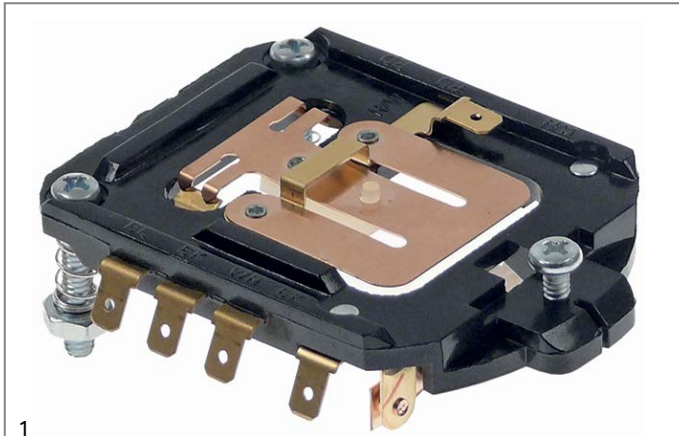

📘 fb.com/gastroparts.global

GASTROPARTS.COM

miscellaneous

1

Part No.	360746	Ref. No.	240904-2 4162402 W10119326
description	control PCB for mixer connection F4.8x0.8		

equipment-specific units

for meat mincers

gearboxes

1

Part No.	699296	Ref. No.	240309-2 WP240309-2
description	gearbox ø 36mm H 60mm model K5		

gear wheels

1

Part No.	699396	Ref. No.	4162897 W10112253
description	gear wheel teeth 23 shaft intake ø 9.4mm hub ø 17.5mm plastic/SS		

for dough mixers

gearboxes

1

Part No.	699454	Ref. No.	W10419439 W10420628
description	gearbox flange ø 105mm drive shaft ø 13mm		

1

Part No.	699296	Ref. No.	240309-2 WP240309-2
description	gearbox ø 36mm H 60mm model K5		

for planetary mixers

gearboxes

1

Part No.	699296	Ref. No.	240309-2 WP240309-2
description	gearbox ø 36mm H 60mm model K5		

motors

1

Part No.	699475	Ref. No.	9701669 KA4162960 W10417244 W10900799
description	motor 220-240V L 180mm suitable for KitchenAid		