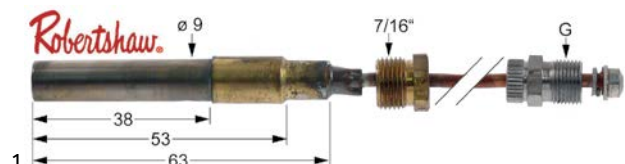

📘 fb.com/gastroparts.global

GASTROPARTS.COM

gas valves and ignition boxes

gas control valves

ROBERTSHAW

millivolt controlled valves

1

Part No.	580031	Ref. No.	2552 H00300H
description	gas valve supply Operator millivolt gas inlet 3/4" NPT gas outlet 3/4" NPT thermocouple connection pilot connection 1/4" CCT type 7000BMVR pressure controller natural gas 3.5" W.C. suitable for ROBERTSHAW		
spare parts for	580031		
	Part No.	101422	Ref. No. —
	operator natural gas supply Operator millivolt		
	Part No.	106109	Ref. No. —
	locking screw thread 7/16"-24 UNS for pipe ø 1/4" L 16mm brass Qty 1 pcs WS 7/16" (11.113mm) hole ø 6.4mm		
	Part No.	106121	Ref. No. —
	pressure controller natural gas 3.5" W.C.		
	Part No.	580033	Ref. No. 4803 H00356H
	knob suitable for ROBERTSHAW		

ignition parts

pilot burners

ROBERTSHAW

pilot burners

universal series - type 2

1

Part No.	107404	Ref. No.	2401
description	pilot burner ROBERTSHAW type 2CH-2 1 flame natural gas code 18 for pipe ø 1/4" CCT 1/4"		
spare parts for	107404		
	Part No.	100276	Ref. No. —
	pilot burner nozzle natural gas code 18 suitable for ROBERTSHAW		

thermocouples

thermocouple sets universal

1

Part No.	102281	Ref. No.	4485
description	thermocouple set ROBERTSHAW 5-piece L 24" - 610mm		

1

Part No.	103236	Ref. No.	P15239L
description	thermocouple set ROBERTSHAW 5-piece L 60" - 1525mm ASA 11/32		

thermopiles

1

Part No.	580035	Ref. No.	2567 H00340H
description	thermopile L 36" - 915mm probe ø 9mm probe L 38mm 250-750mV screw connection 7/16" connection 3/8" NEF		

1

Part No.	103246	Ref. No.	022770
description	thermopile ROBERTSHAW L 36" - 915mm probe ø 9mm probe L 38mm 250-750mV screw connection 7/16" connection spate terminals		