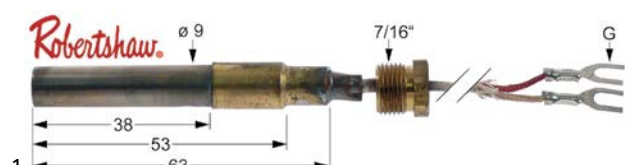

ignition parts

pilot burners

ROBERTSHAW

pilot burners

universal series - type 2

1

Part No.	107404	Ref. No.	2401
description	pilot burner ROBERTSHAW type 2CH-2 1 flame natural gas code 18 for pipe ø 1/4" CCT 1/4"		
spare parts for	107404		
	Part No.	100276	Ref. No. —
	pilot burner nozzle natural gas code 18 suitable for ROBERTSHAW		

thermocouples

thermocouple sets universal

1

Part No.	102281	Ref. No.	4485
description	thermocouple set ROBERTSHAW 5-piece L 24" - 610mm		

1

Part No.	103236	Ref. No.	P15239L
description	thermocouple set ROBERTSHAW 5-piece L 60" - 1525mm ASA 11/32		

thermopiles

1

Part No.	580035	Ref. No.	2567 H00340H
description	thermopile L 36" - 915mm probe ø 9mm probe L 38mm 250-750mV screw connection 7/16" connection 3/8" NEF		

1

Part No.	103246	Ref. No.	022770
description	thermopile ROBERTSHAW L 36" - 915mm probe ø 9mm probe L 38mm 250-750mV screw connection 7/16" connection spate terminals		