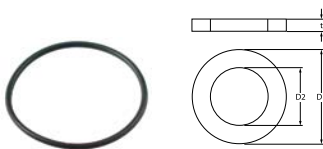

gaskets

O-rings

EPDM

1

Part No.	532516	Ref. No.	210406
description	O-ring EPDM thickness 1.5mm ID ø 30mm Qty 1 pcs		
For models:	Pulsar-145A, Pulsar-145W, Pulsar-15A, Pulsar-15W, Pulsar-25A, Pulsar-25W, Pulsar-35A, Pulsar-35W, Pulsar-45A, Pulsar-45W, Pulsar-65A, Pulsar-65W, Pulsar-85A, Pulsar-85W, Pulsar-MP145A, Pulsar-MP145W, Pulsar-MP401A, Pulsar-MP401W, Pulsar-MP801A, Pulsar-MP801W