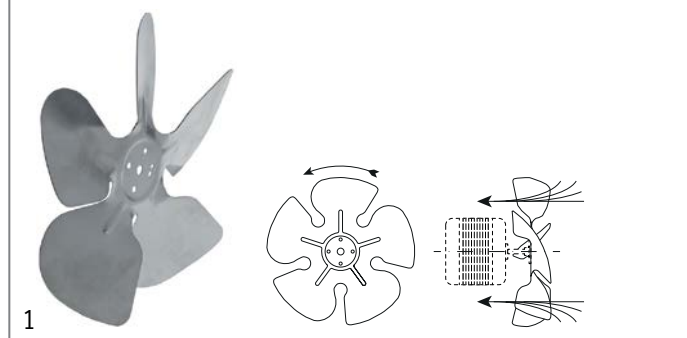

			
1			
<b>Part No.</b>	390998	<b>Ref. No.</b>	2926
<b>description</b>	overload protector T0252/L6		

fans

refrigeration fans

refrigeration motors universal

accessories

fan wheels

aluminium

<b>Part No.</b>	601070	<b>Ref. No.</b>	204040
<b>description</b>	fan wheel sucking ø 200mm fan wheel mounting 25.4mm blade angle 28° W 38mm aluminium		
<b>For models:</b>	Alfa-NG110A, Alfa-NG110W, Alfa-NG150A, Alfa-NG35W, Alfa-NG45W, Alfa-NG60W, Alfa-NG80A, Alfa-NG80W, Delta-NG110A, Delta-NG110W, Delta-NG150A, Delta-NG35W, Delta-NG45W, Delta-NG60W, Delta-NG80A, Delta-NG80W, Gala-NG110A, Gala-NG110W, Gala-NG150A, Gala-NG35W, Gala-NG45W, Gala-NG60W, Gala-NG80A, Gala-NG80W, Gala-NG90A, NG110A, SuperStar-NG110A, SuperStar-NG110W, SuperStar-NG150A, SuperStar-NG45W, SuperStar-NG60W, SuperStar-NG80A, SuperStar-NG80W		