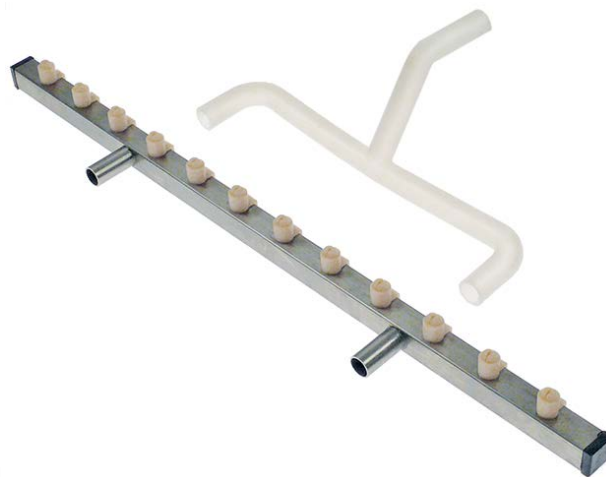

spray systems

ITV

spray arms

1

Part No.	695182	Ref. No.	334 407334
description	spray arm for ice maker		
For models:	Alfa-NDP20A, Alfa-NDP20W, Alfa-NG35A, Alfa-NG35W, Alfa-NG45A, Alfa-NG45W, Alfa-NG60A, Alfa-NG60W, Alfa-NG80A, Alfa-NG80W, Delta-DP60A, Delta-DP60W, Delta-NG30A, Delta-NG30W, Delta-NG35A, Delta-NG35W, Delta-NG45A, Delta-NG45W, Delta-NG60A, Delta-NG60W, Delta-NG80A, Delta-NG80W, Gala-DP55A, Gala-DP55W, Gala-NG30A, Gala-NG30W, Gala-NG35A, Gala-NG35W, Gala-NG40A, Gala-NG45A, Gala-NG45W, Gala-NG55A, Gala-NG55W, Gala-NG60A, Gala-NG60W, Gala-NG70A, Gala-NG70W, Gala-NG80A, Gala-NG80W, IceQueen-IQ1100A, IceQueen-IQ1100W, IceQueen-IQ135A, IceQueen-IQ135W, IceQueen-IQ150A, IceQueen-IQ150W, IceQueen-IQ200A, IceQueen-IQ200W, IceQueen-IQ400A, IceQueen-IQ400W, IceQueen-IQ550A...(Other models you can see in the webshop)		

1

Part No.	695183	Ref. No.	407335
description	spray arm for ice maker		
For models:	Alfa-NG80A, Alfa-NG80W, Delta-DP80A, Delta-DP80W, Delta-NG80A, Delta-NG80W, Gala-DP70A, Gala-DP70W, Gala-NG80A, Gala-NG80W, NG80A, NG80W, SuperStar-DP80A, SuperStar-DP80W, SuperStar-NG80A, SuperStar-NG80W		

1

Part No.	695184	Ref. No.	407341 7350+2191
description	spray arm for ice maker		
For models:	Delta-DP140A, Delta-DP140W, Delta-DP90A, Delta-DP90W, Gala-DP140A, Gala-DP140W, Gala-DP90A, Gala-DP90W, Super-Star-DP140A, SuperStar-DP90A, SuperStar-DP90W