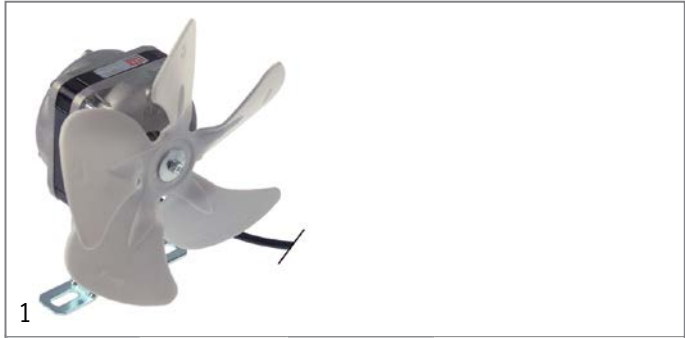

Part No.	601389	Ref. No.	202170
description	fan 230V 5W 50/60Hz fan wheel ø 172mm shaft L 20mm feet depth 53mm L 60mm W 83mm H 83mm blade angle 22° connection cable 500mm		
For models:	Alfa-NDP20A, Alfa-NG35W, Alfa-NG45W, Delta-NG30W, Delta-NG35W, Delta-NG45W, Gala-DP20A, Gala-DP20W, Gala-NG30W, Gala-NG35W, Gala-NG45W, IQ-45A, IQ-45W, NG30W, SuperStar-NG45W