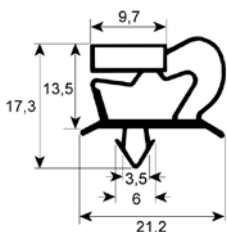

gaskets

refrigeration gaskets

plug-in gaskets

profile 9048

We offer custom-made gaskets for this profile

1

Part No.	901001	Ref. No.	75310030
description	refrigeration gasket profile 9048 W 413mm L 610mm plug size