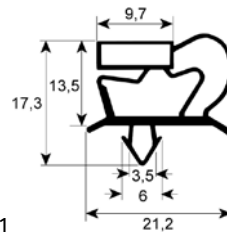

#### profile 9048

We offer custom-made gaskets for this profile

1

<b>Part No.</b>	901001	<b>Ref. No.</b>	75310030
<b>description</b>	refrigeration gasket profile 9048 W 413mm L 610mm plug size		

1

<b>Part No.</b>	901000	<b>Ref. No.</b>	75310040
<b>description</b>	refrigeration gasket profile 9048 W 485mm L 606mm plug size		

1

<b>Part No.</b>	900998	<b>Ref. No.</b>	75310003
<b>description</b>	refrigeration gasket profile 9048 W 556mm L 1456mm plug size		

1

<b>Part No.</b>	900999	<b>Ref. No.</b>	75310005
<b>description</b>	refrigeration gasket profile 9048 W 606mm L 1456mm plug size		

1

<b>Part No.</b>	900996	<b>Ref. No.</b>	75310001
<b>description</b>	refrigeration gasket profile 9048 W 665mm L 1565mm plug size		

1

<b>Part No.</b>	901241	<b>Ref. No.</b>	75310002
<b>description</b>	refrigeration gasket profile 9048 W 665mm L 765mm plug size		