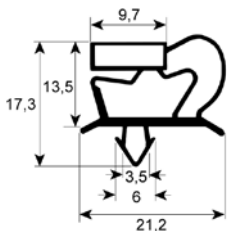

#### profile 9048

We offer custom-made gaskets for this profile

1

<b>Part No.</b>	901001	<b>Ref. No.</b>	75310030
<b>description</b>	refrigeration gasket profile 9048 W 413mm L 610mm plug size		

1

<b>Part No.</b>	901000	<b>Ref. No.</b>	75310040
<b>description</b>	refrigeration gasket profile 9048 W 485mm L 606mm plug size		

1

<b>Part No.</b>	900998	<b>Ref. No.</b>	75310003
<b>description</b>	refrigeration gasket profile 9048 W 556mm L 1456mm plug size		

1

<b>Part No.</b>	900999	<b>Ref. No.</b>	75310005
<b>description</b>	refrigeration gasket profile 9048 W 606mm L 1456mm plug size		