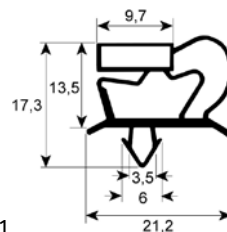

#### profile 9048

We offer custom-made gaskets for this profile

1

<b>Part No.</b>	901001	<b>Ref. No.</b>	75310030
<b>description</b>	refrigeration gasket profile 9048 W 413mm L 610mm plug size		

1

<b>Part No.</b>	901000	<b>Ref. No.</b>	75310040
<b>description</b>	refrigeration gasket profile 9048 W 485mm L 606mm plug size		

1

<b>Part No.</b>	900998	<b>Ref. No.</b>	75310003
<b>description</b>	refrigeration gasket profile 9048 W 556mm L 1456mm plug size		

1

<b>Part No.</b>	900999	<b>Ref. No.</b>	75310005
<b>description</b>	refrigeration gasket profile 9048 W 606mm L 1456mm plug size		

1

<b>Part No.</b>	900996	<b>Ref. No.</b>	75310001
<b>description</b>	refrigeration gasket profile 9048 W 665mm L 1565mm plug size		

1

<b>Part No.</b>	901241	<b>Ref. No.</b>	75310002
<b>description</b>	refrigeration gasket profile 9048 W 665mm L 765mm plug size		