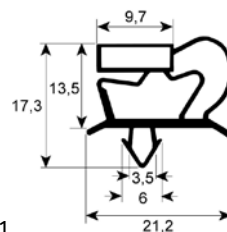

#### profile 9048

We offer custom-made gaskets for this profile

1

<b>Part No.</b>	901001	<b>Ref. No.</b>	75310030
<b>description</b>	refrigeration gasket profile 9048 W 413mm L 610mm plug size		

1

<b>Part No.</b>	901000	<b>Ref. No.</b>	75310040
<b>description</b>	refrigeration gasket profile 9048 W 485mm L 606mm plug size		

1

<b>Part No.</b>	900998	<b>Ref. No.</b>	75310003
<b>description</b>	refrigeration gasket profile 9048 W 556mm L 1456mm plug size		

1

<b>Part No.</b>	900999	<b>Ref. No.</b>	75310005
<b>description</b>	refrigeration gasket profile 9048 W 606mm L 1456mm plug size		

1

<b>Part No.</b>	900996	<b>Ref. No.</b>	75310001
<b>description</b>	refrigeration gasket profile 9048 W 665mm L 1565mm plug size		

1

<b>Part No.</b>	901241	<b>Ref. No.</b>	75310002
<b>description</b>	refrigeration gasket profile 9048 W 665mm L 765mm plug size		