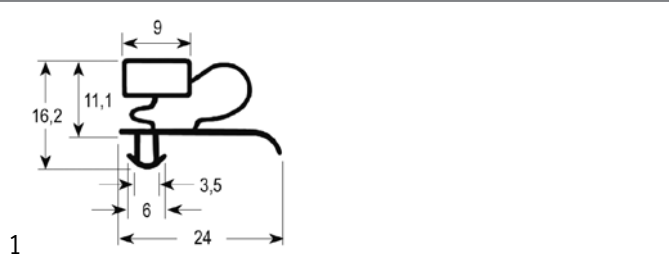

profile 9333

We offer custom-made gaskets for this profile

Part No.	900994	Ref. No.	75310058
description	refrigeration gasket profile 9333 W 502mm L 657mm plug size