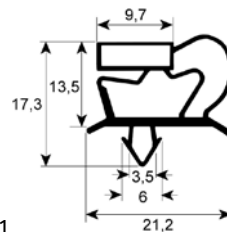

#### profile 9048

We offer custom-made gaskets for this profile

1

<b>Part No.</b>	901001	<b>Ref. No.</b>	75310030
<b>description</b>	refrigeration gasket profile 9048 W 413mm L 610mm plug size		

1

<b>Part No.</b>	901000	<b>Ref. No.</b>	75310040
<b>description</b>	refrigeration gasket profile 9048 W 485mm L 606mm plug size		

1

<b>Part No.</b>	900998	<b>Ref. No.</b>	75310003
<b>description</b>	refrigeration gasket profile 9048 W 556mm L 1456mm plug size		

1

<b>Part No.</b>	900999	<b>Ref. No.</b>	75310005
<b>description</b>	refrigeration gasket profile 9048 W 606mm L 1456mm plug size		

1

<b>Part No.</b>	900996	<b>Ref. No.</b>	75310001
<b>description</b>	refrigeration gasket profile 9048 W 665mm L 1565mm plug size		

1

<b>Part No.</b>	901241	<b>Ref. No.</b>	75310002
<b>description</b>	refrigeration gasket profile 9048 W 665mm L 765mm plug size		