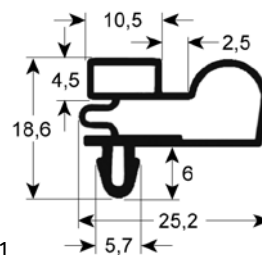

#### profile 9048

We offer custom-made gaskets for this profile

1

<b>Part No.</b>	901001	<b>Ref. No.</b>	75310030
<b>description</b>	refrigeration gasket profile 9048 W 413mm L 610mm plug size		

1

<b>Part No.</b>	901000	<b>Ref. No.</b>	75310040
<b>description</b>	refrigeration gasket profile 9048 W 485mm L 606mm plug size		

1

<b>Part No.</b>	900998	<b>Ref. No.</b>	75310003
<b>description</b>	refrigeration gasket profile 9048 W 556mm L 1456mm plug size		

1

<b>Part No.</b>	900999	<b>Ref. No.</b>	75310005
<b>description</b>	refrigeration gasket profile 9048 W 606mm L 1456mm plug size		

1

<b>Part No.</b>	900996	<b>Ref. No.</b>	75310001
<b>description</b>	refrigeration gasket profile 9048 W 665mm L 1565mm plug size		

1

<b>Part No.</b>	901241	<b>Ref. No.</b>	75310002
<b>description</b>	refrigeration gasket profile 9048 W 665mm L 765mm plug size		

#### profile 9010

We offer custom-made gaskets for this profile

1

<b>Part No.</b>	900317	<b>Ref. No.</b>	97750001
<b>description</b>	refrigeration gasket profile 9010 W 665mm L 1570mm plug size		

profile 9333