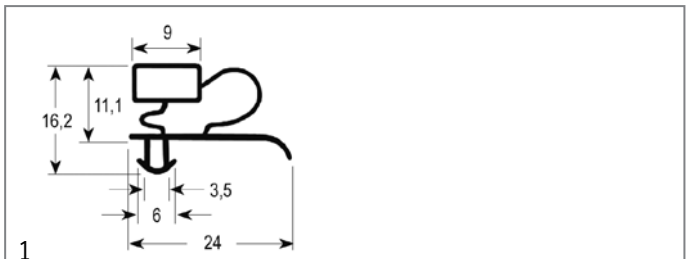

Part No.	900991	Ref. No.	97750003
description	refrigeration gasket profile 9333 W 655mm L 752mm plug size