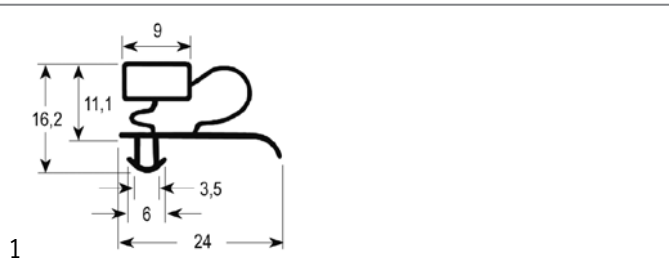

Part No.	900993	Ref. No.	97750010
description	refrigeration gasket profile 9333 W 582mm L 1477mm plug size