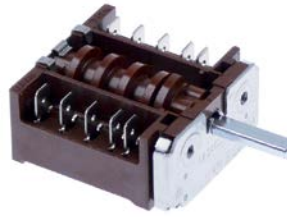

switches and momentary switches

rocker/momentary rocker switches

30x22mm

Part No.	347791	Ref. No.	205426
description	rocker switch mounting measurements 30x22mm green 2NO 230V 20A illuminated 0-1 connection male faston 6.3mm ambient temperature max. 125/55°C protection IP65 with rubber collar		
For models:	221204		

cam switches

4 operating positions

Part No.	300243	Ref. No.	912102
description	cam switch 2 operating positions sequence 0-1 shaft ø 6x4.6mm shaft L 23mm connection male faston 6.3mm 4-pole		

lamps

indicator lights

indicator lights (complete)

ø12mm

with plug-in socket

Part No.	357110	Ref. No.	912119
description	indicator light ø 12mm green 400V connection male faston 6.3mm temp.-resist. 100°C		

Part No.	360509	Ref. No.	912003
description	indicator light ø 12mm yellow 230V connection male faston 6.3mm thermometer		

Part No.	357111	Ref. No.	912126
description	indicator light ø 12mm yellow 400V connection male faston 6.3mm thermometer		

motors

motors

for citrus juicers

			
1			
Part No.	501426	Ref. No.	900956 JR2004-MS
description	motor for citrus juicers 180W 230-240V 50Hz shaft ø 8mm shaft length 40mm type RCJ298252 0.18kW		
For models:	221204		