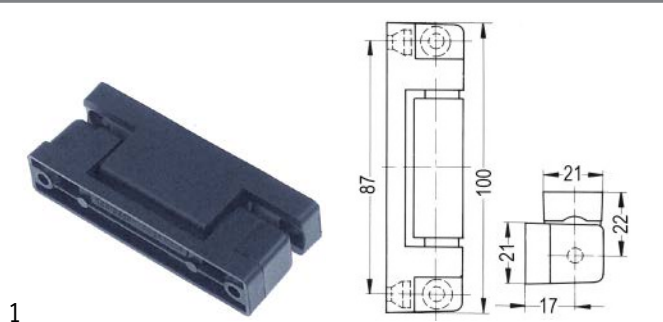

hinges

edgemount hinges

RAHRBACH

Part No.	690276	Ref. No.	ectdiv4
description	edgemount hinge L 100mm W 21mm mounting distance 87mm hinging left/right with spring refrigeration units series 4513		

gaskets

refrigeration gaskets

plug-in gaskets

profile 9162

universal

Part No.	902269	Ref. No.	N/A
description	refrigeration gasket profile 9162 Wmm L 2500mm