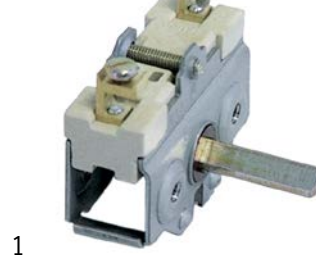

### rocker/momentary rocker switches

30x11mm

<b>Part No.</b>	347350	<b>Ref. No.</b>	PI-B100 PI- B100-150
<b>description</b>	rocker switch mounting measurements 30x11mm black 1CO 250V 16A I O connection male faston 6.3mm ambient temperature max. 90°C protection IP40		

## cam switches

2 operating positions

<b>Part No.</b>	300112	<b>Ref. No.</b>	CR-B105 DT-B102 GP-B102 KL-007 KO- B102 KO- B102-150 WF-B103 WF-B103-150
<b>description</b>	cam switch 1NO sequence 0-1 10A shaft ø 6x4.6mm shaft L 23mm connection screw ON-OFF		