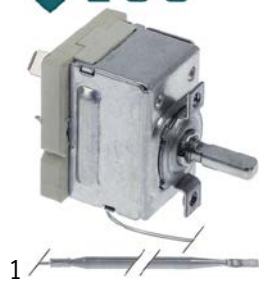

Part No.	390821	Ref. No.	CR-B118 KG2735DEG-24 KL-010 KO-B118 WF- B112 WF- B112-150
description	thermostat t.max. 310°C temperature range 50-310°C 1-pole 1NO 16A probe ø 4mm probe L 111mm capillary pipe 1000mm capillary pipe isolatedmm gland nut shaft ø 6x4.6mm shaft L 16mm shaft position° shaft position rotation 270°		

switches and momentary switches

rocker/momentary rocker switches

30x11mm

Part No.	347350	Ref. No.	PI-B100 PI- B100-150
description	rocker switch mounting measurements 30x11mm black 1CO 250V 16A I O connection male faston 6.3mm ambient temperature max. 90°C protection IP40