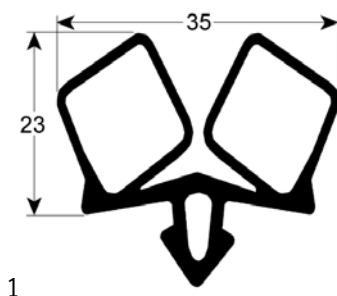

Part No.	901788	Ref. No.	N/A
description	gasket for walk-in fridges profile 9936 Qty 25m black