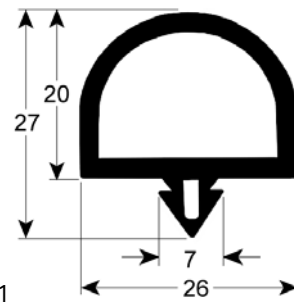

Part No.	901787	Ref. No.	N/A
description	gasket for walk-in fridges profile 9991 Qty 25m black