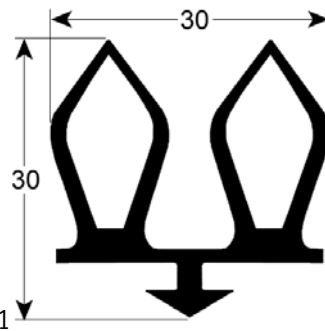

Part No.	901121	Ref. No.	C12TU211
description	gasket for walk-in fridges profile 9937 Qty 6m black