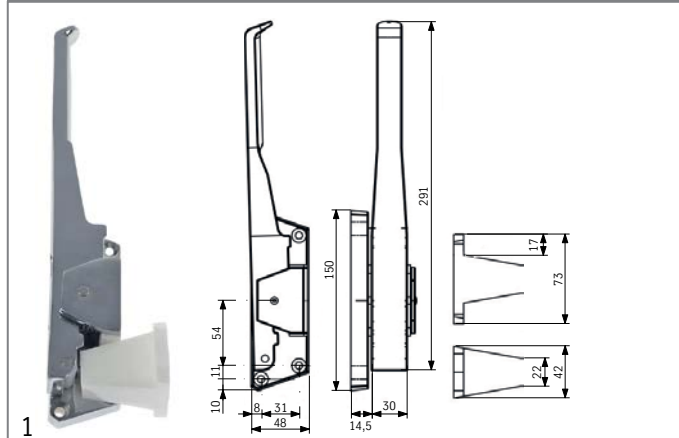

📘 fb.com/gastroparts.global

GASTROPARTS.COM

locks

walk-in fridge catches

MTH

| | | | |
|--------------------|--|-----------------|----------|
| Part No. | 694778 | Ref. No. | E1510045 |
| description | walk-in fridge catch type 130ZF mounting pos. left door thickness 68-92mm L 150mm external | | |

| | | | |
|--------------------|---|-----------------|----------|
| Part No. | 694777 | Ref. No. | E1510041 |
| description | walk-in fridge catch type 130ZF mounting pos. right door thickness 68-92mm L 150mm external | | |