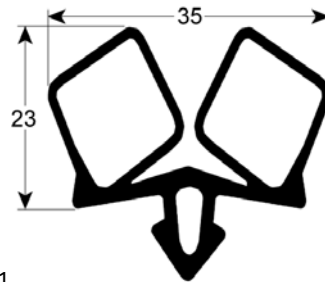

Part No.	902095	Ref. No.	N/A
description	gasket for walk-in fridges profile 9936 Qty 6m black