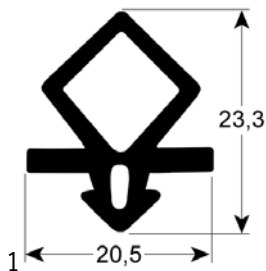

Part No.	902093	Ref. No.	N/A
description	gasket for walk-in fridges profile 9935 Qty 6m black