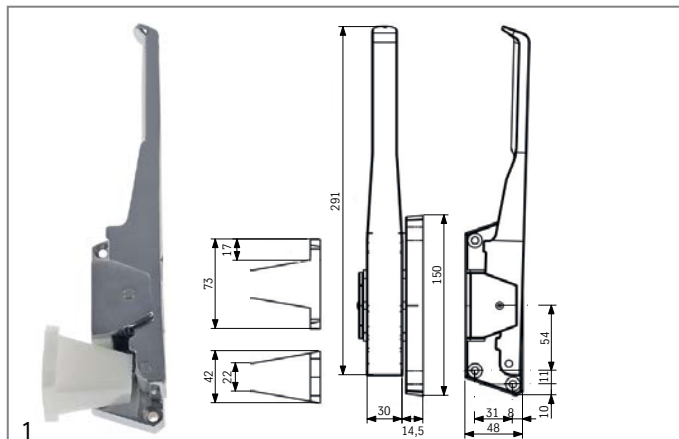

📘 fb.com/gastroparts.global

GASTROPARTS.COM

locks

walk-in fridge catches

MTH

| | | | |
|--------------------|--|-----------------|----------|
| Part No. | 694778 | Ref. No. | E1510045 |
| description | walk-in fridge catch type 130ZF mounting pos. left door thickness 68-92mm L 150mm external | | |

| | | | |
|--------------------|---|-----------------|----------|
| Part No. | 694777 | Ref. No. | E1510041 |
| description | walk-in fridge catch type 130ZF mounting pos. right door thickness 68-92mm L 150mm external | | |