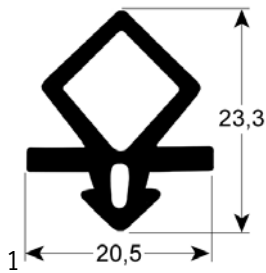

Part No.	901786	Ref. No.	N/A
description	gasket for walk-in fridges profile 9935 Qty 25m black