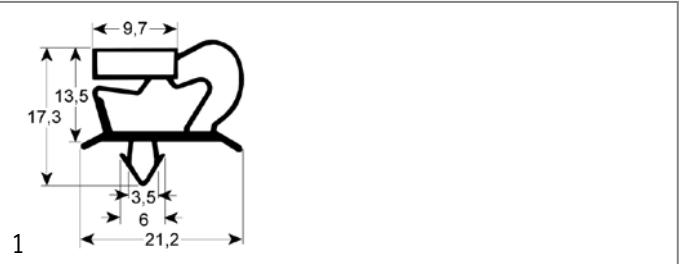

gaskets

refrigeration gaskets

plug-in gaskets

profile 9048

We offer custom-made gaskets for this profile

Part No.	902258	Ref. No.	N/A
description	refrigeration gasket profile 9048 Wmm L 2500mm