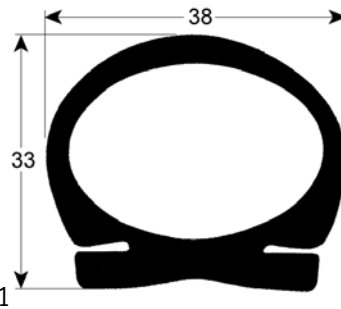

Part No.	901118	Ref. No.	N/A
description	gasket for walk-in fridges profile 9983 Qty supplied by meter black