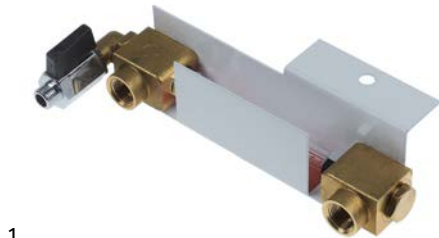

accessories

springs

Part No.	528480	Ref. No.	55000020
description	compression spring $\varnothing$ 14.1mm L 28mm wire gauge $\varnothing$ 1.8mm		
For models:	Markus		

miscellaneous

Part No.	528422	Ref. No.	25000020
description	ball $\varnothing$ 8mm SS		
For models:	Markus		

level glasses

level glasses

pressure rings

Part No.	528682	Ref. No.	30100050
description	press ring D1 $\varnothing$ 15mm D2 $\varnothing$ 11.6mm thickness 3.2mm brass		

level glasses (complete)

Part No.	529983	Ref. No.	ESC00070	
description	water level tube Min/Max complete			
For models:	Markus			
spare parts for	529983			
	Part No.	526257	Ref. No.	35902000
	water level tube $\varnothing$ 11mm H 140mm without marking ID $\varnothing$ 8mm