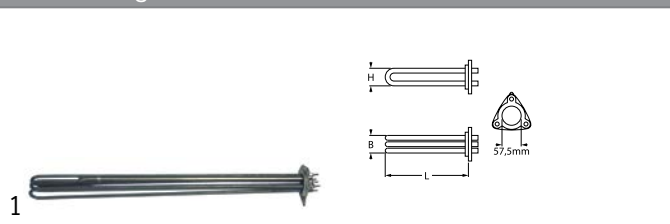

GASTROPARTS.COM

heating elements

immersion heating elements

3 hole flange ø57.5mm

Part No.	416126	Ref. No.	293200360
-----------------	--------	-----------------	-----------

description heating element 10500W 230V mounting ø 57.5mm heating circuits 3 L 590mm W 30mm H 40mm number of thermostat sleeves 1 thermostat sleeves ø 7mm length thermostat sleeves 480mm thermostat sleeve upper tube ø 8.5mm hole distance 73mm hole ø 10mm connection M4 3 hole flange immersion heater

spare parts for	416126
------------------------	--------

	Part No.	510409	Ref. No.	—
	O-ring EPDM thickness 5.34mm ID ø 56.52mm Qty 1 pcs			

Part No.	416125	Ref. No.	293200760
-----------------	--------	-----------------	-----------

description heating element 7500W 230V mounting ø 57.5mm heating circuits 3 L 398mm W 36mm H 41mm number of thermostat sleeves 1 thermostat sleeves ø 7mm length thermostat sleeves 212mm thermostat sleeve not clinging tube ø 8.5mm hole distance 72mm hole ø 8mm connection M4 3 hole flange immersion heater