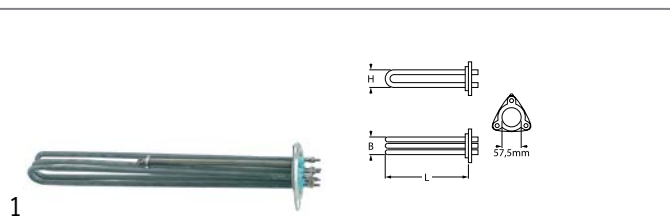

Part No.	416125	Ref. No.	293200760

description heating element 7500W 230V mounting ø 57.5mm heating circuits 3 L 398mm W 36mm H 41mm number of thermostat sleeves 1 thermostat sleeves ø 7mm length thermostat sleeves 212mm thermostat sleeve not clinging tube ø 8.5mm hole distance 72mm hole ø 8mm connection M4 3 hole flange immersion heater