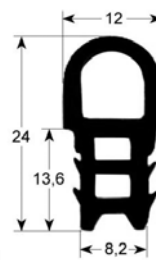

accessories

nozzle holders

1

Part No.	105147	Ref. No.	A00024
description	nozzle holder L 61mm M10x1 gas inlet 1/2" gas outlet M14x1		

gaskets

gaskets for heated units

door seals

1

Part No.	900171	Ref. No.	284204130
description	door seal profile 2050 external size Qty supplied by meter		

GASTROPARTS.COM