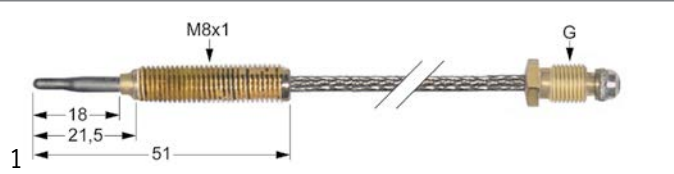

threaded thermocouples

threaded thermocouples standard

with socket with thread M8x1

SIT

<b>Part No.</b>	107627	<b>Ref. No.</b>	G1301
<b>description</b>	thermocouple SIT M8x1 L 220mm M8x1		

threaded thermocouples flexible

with socket with thread M8x1

<b>Part No.</b>	102128	<b>Ref. No.</b>	37003
<b>description</b>	thermocouple M8x1 L 320mm M8x1		

accessories for 102128

	<b>Part No.</b>	102067	<b>Ref. No.</b>	—
nut thread M8x1 H 3mm brass Qty 1 pcs type SEF 1				