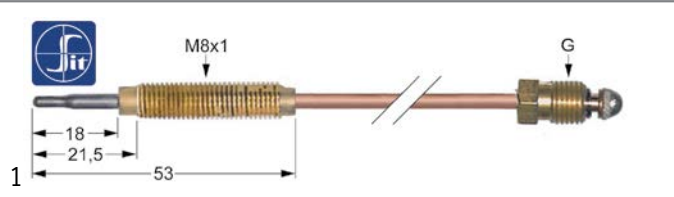

#### electrodes

1

<b>Part No.</b>	107153	<b>Ref. No.</b>	G1305
<b>description</b>	ignition electrode flange length 22mm flange width 15mm D1 ø 8mm L1 30mm BL1 30mm BL2 19mm connection ø2.4mm cable length 350mm with flange		

#### mounting diameter 18mm

1

<b>Part No.</b>	107152	<b>Ref. No.</b>	G1300
<b>description</b>	piezoelectric igniter body plastic blowing mounting ø 18mm connection ø2.4mm front measurements 26mm		

thermocouples

threaded thermocouples

threaded thermocouples standard

with socket with thread M8x1

SIT

<b>Part No.</b>	107627	<b>Ref. No.</b>	G1301
<b>description</b>	thermocouple SIT M8x1 L 220mm M8x1		

threaded thermocouples flexible