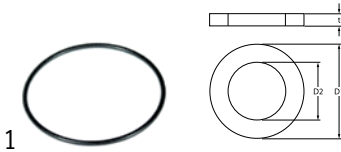

gaskets

O-rings

EPDM

Part No.	502203	Ref. No.	OKQ652

description	O-ring EPDM thickness 3mm ID ø 51mm Qty 1 pcs