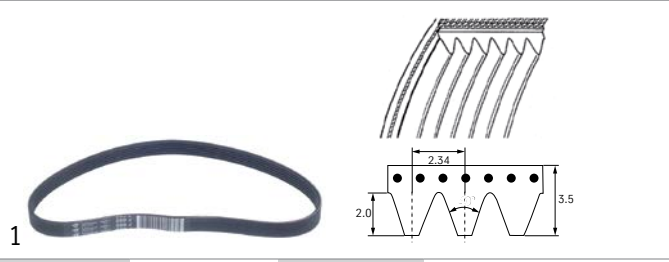

poly-v belts

Part No.	698409	Ref. No.	3020
description	poly-v belt grooves 6 W 14mm L 559mm profile J		

springs

gas tension springs

gas tension springs

Part No.	692685	Ref. No.	FM640011
description	gas tension spring 150N hub 100mm D1 ø 6mm D2 ø 15mm hole distance 260mm hole ø 6mm L 275mm