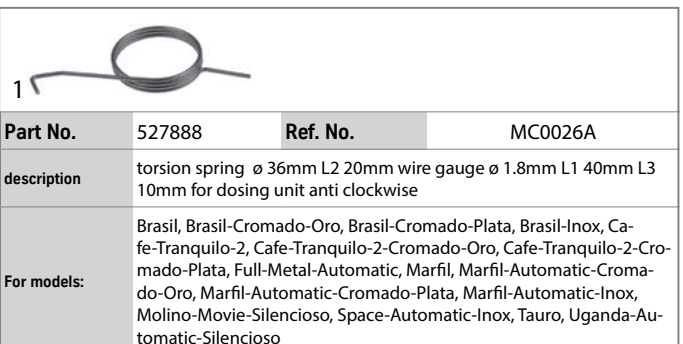

springs

torsion springs