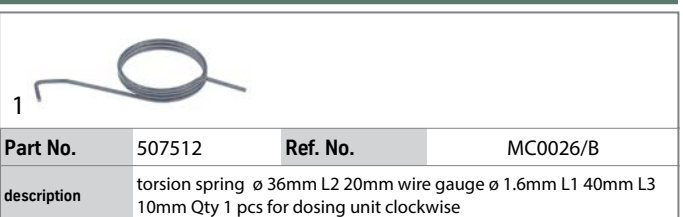

springs

torsion springs