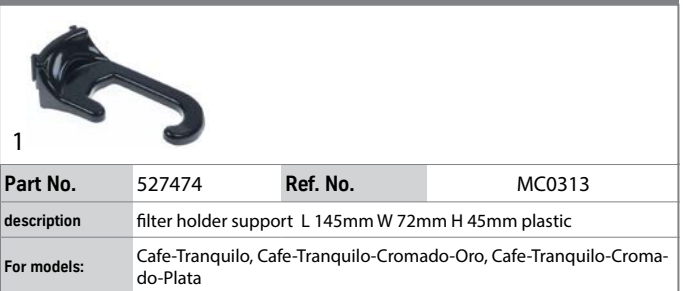

1

Part No.	531184	Ref. No.	MC001
description	coffee beans container ø 200mm H 215mm seat ø 46mm		

supports

locks

support for filter holder

equipment feet and end caps

equipment feet with stem

springs