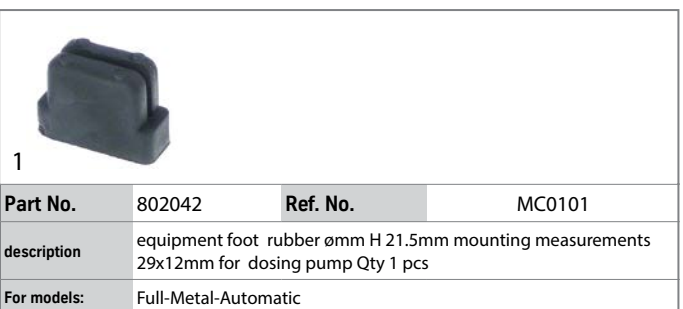

1

Part No.	531184	Ref. No.	MC001
description	coffee beans container ø 200mm H 215mm seat ø 46mm		

supports

locks

support for filter holder

equipment feet and end caps

equipment feet with stem

springs