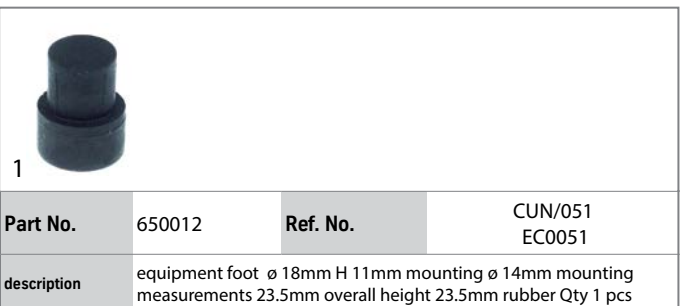

1

Part No.	531184	Ref. No.	MC001
description	coffee beans container ø 200mm H 215mm seat ø 46mm		

supports

locks

support for filter holder

equipment feet and end caps

equipment feet with stem

springs