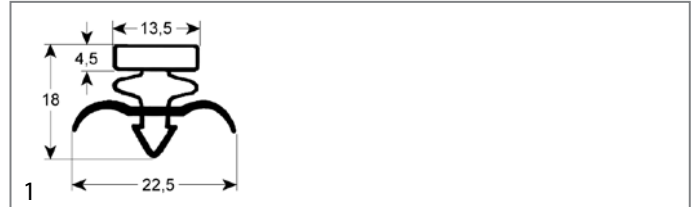

#### profile 9171

We offer custom-made gaskets for this profile

1

<b>Part No.</b>	901376	<b>Ref. No.</b>	103049
<b>description</b>	refrigeration gasket profile 9171 W 151mm L 392mm plug size		

1

<b>Part No.</b>	901375	<b>Ref. No.</b>	103050
<b>description</b>	refrigeration gasket profile 9171 W 258mm L 392mm plug size		