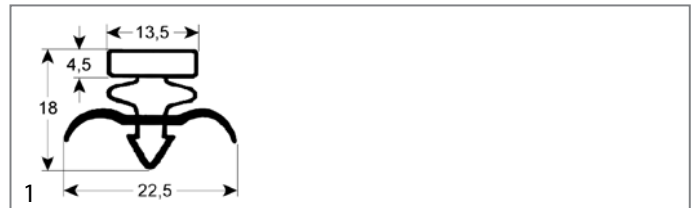

1

Part No.	902270	Ref. No.	N/A
description	refrigeration gasket profile 9171 Wmm L 2500mm